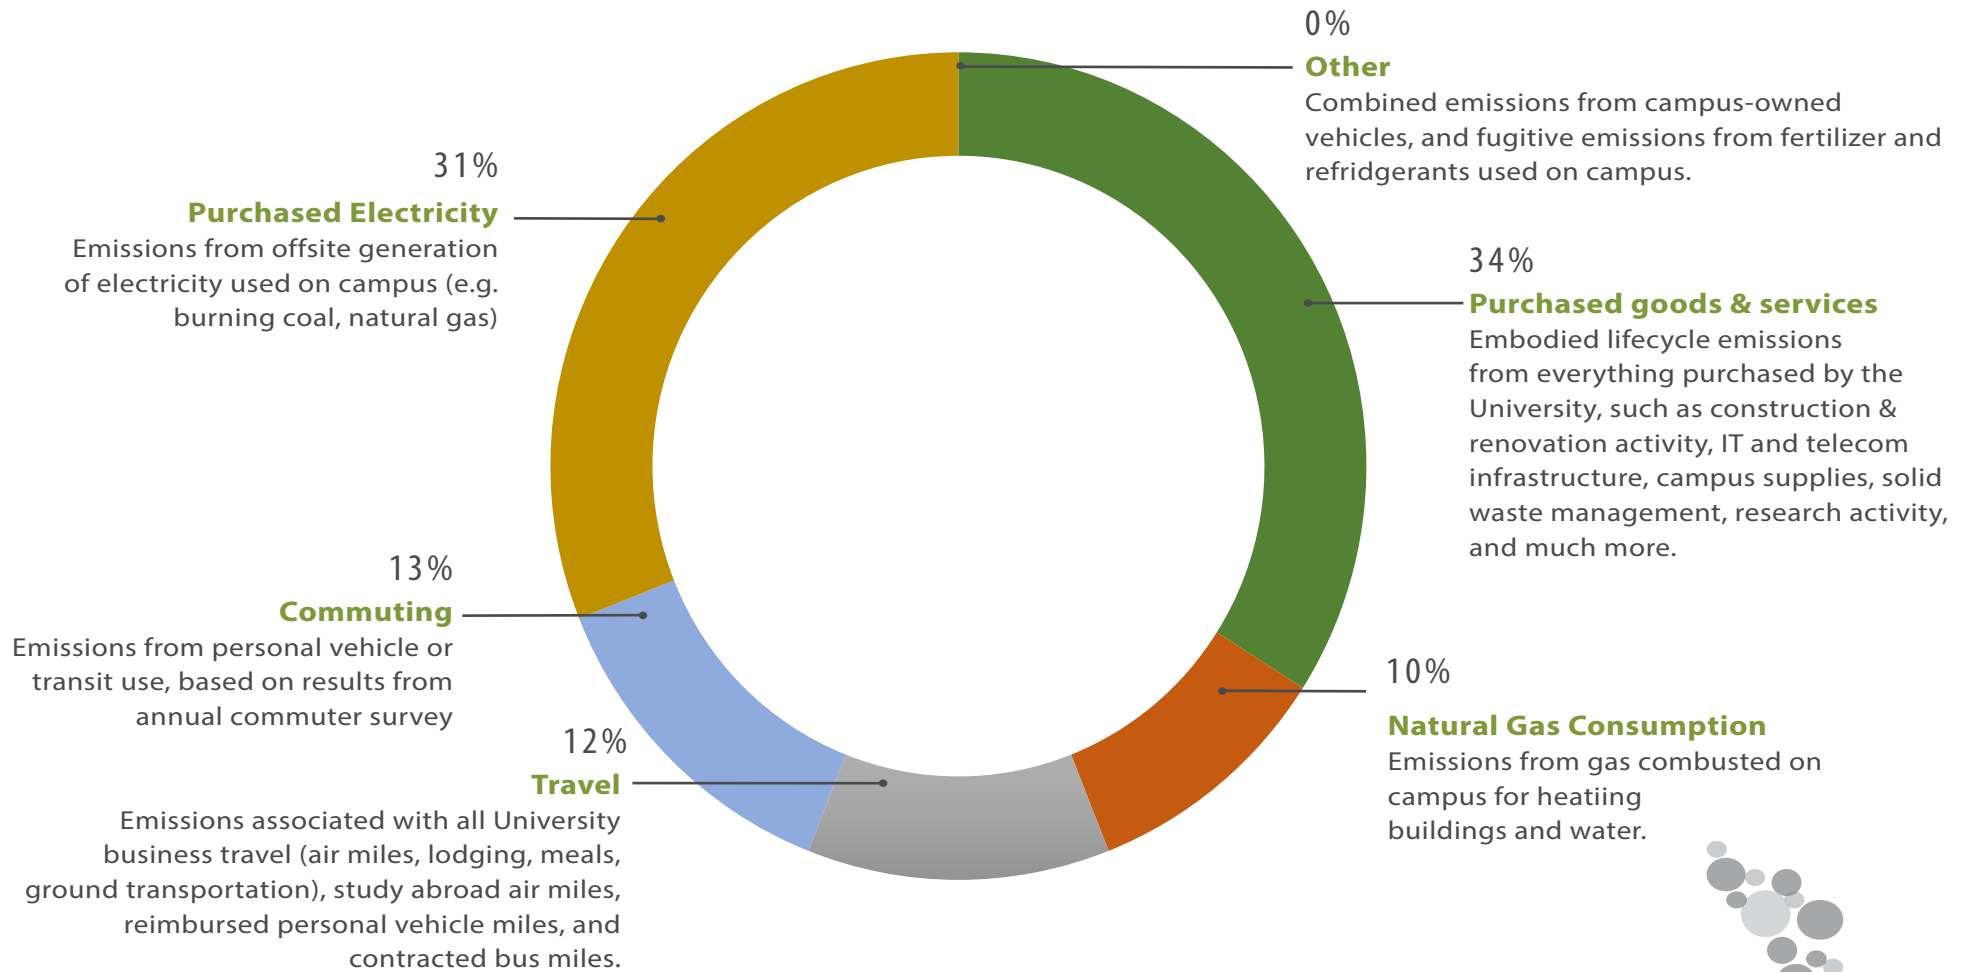

PSU GREENHOUSE GAS EMISSIONS

FISCAL YEAR 2016 61,922.91 MtCO₂e

Background

The Campus Sustainability Office tracks greenhouse gas (GHG) emissions from all campus activity in accordance with Second Nature's Climate Commitment.