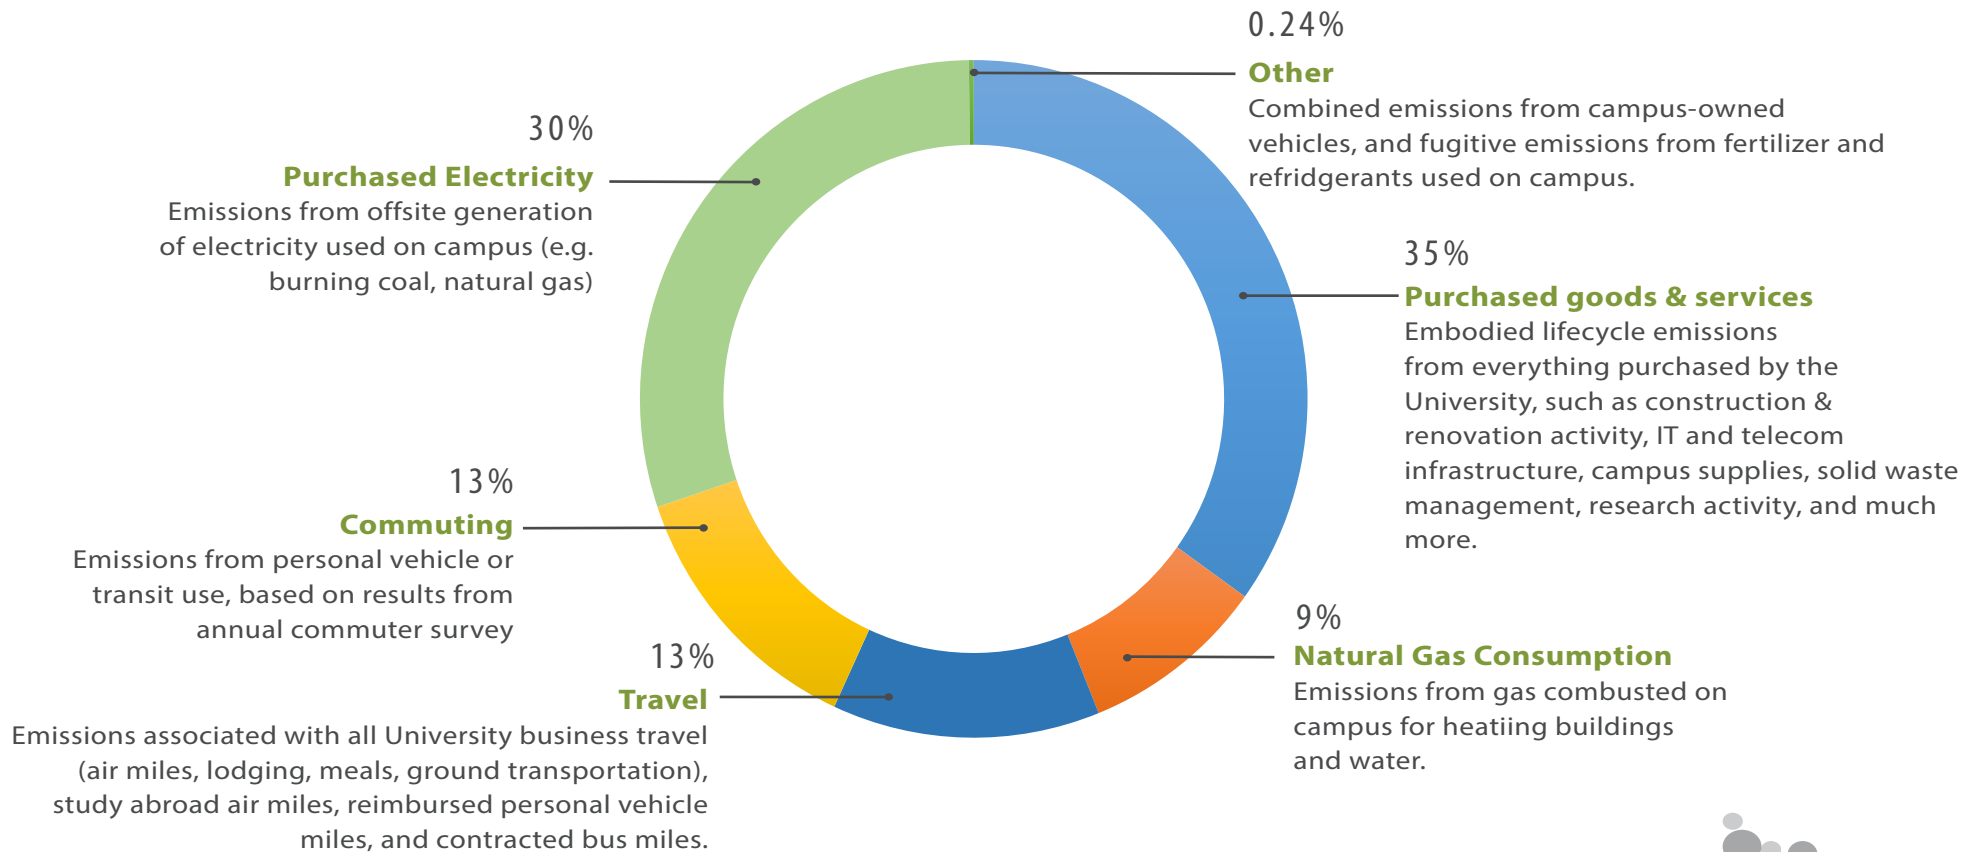

PSU GREENHOUSE GAS EMISSIONS

FISCAL YEAR 2015 67,606 MtCO₂e

Background

The Campus Sustainability Office tracks greenhouse gas (GHG) emissions from all campus activity in accordance with Second Nature's Climate Commitment.