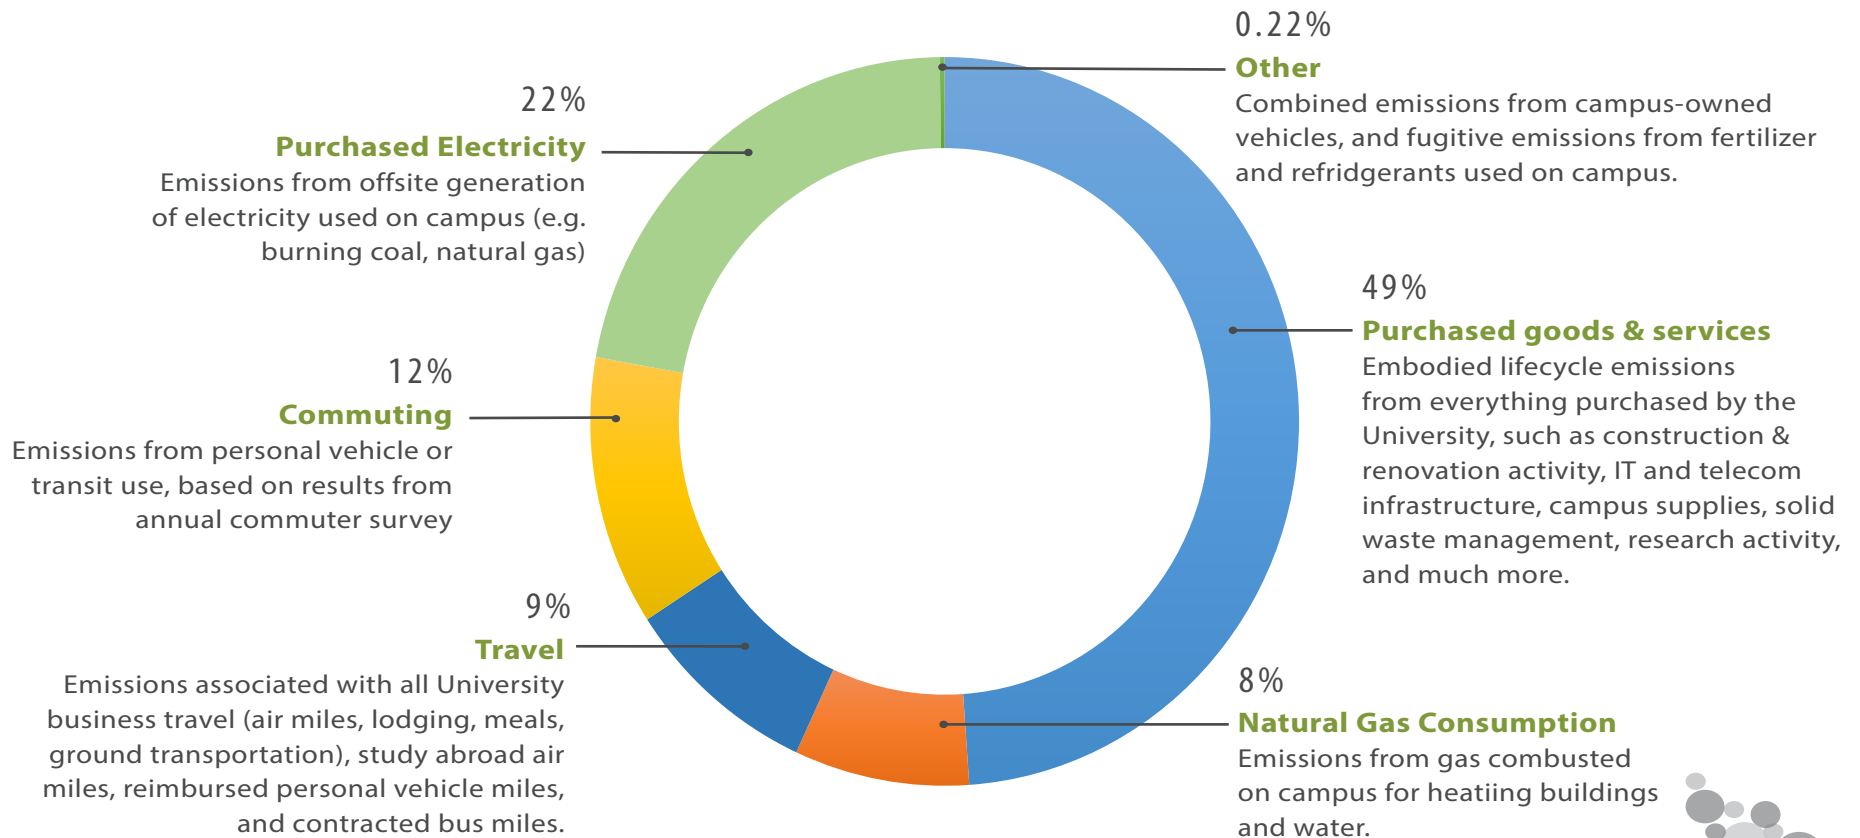

# PSU GREENHOUSE GAS EMISSIONS

FISCAL YEAR 2014      88,637 MtCO<sub>2</sub>e