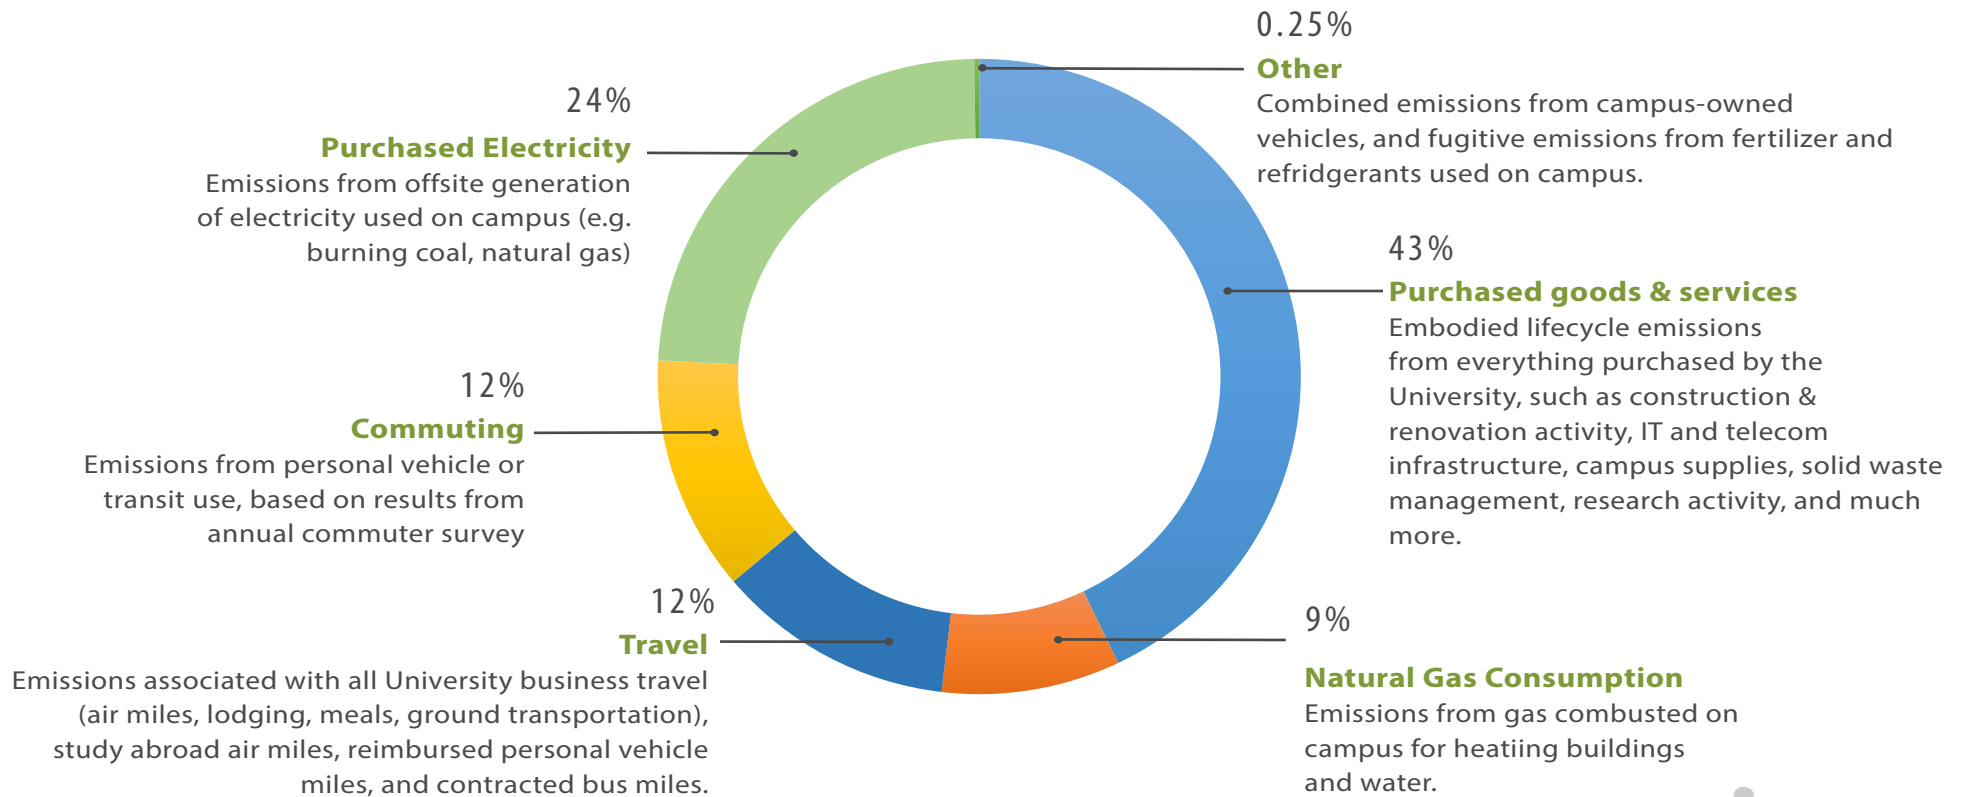

PSU GREENHOUSE GAS EMISSIONS

FISCAL YEAR 2012 83,069 MtCO₂e

Background

The Campus Sustainability Office tracks greenhouse gas (GHG) emissions from all campus activity in accordance with Second Nature's Climate Commitment.