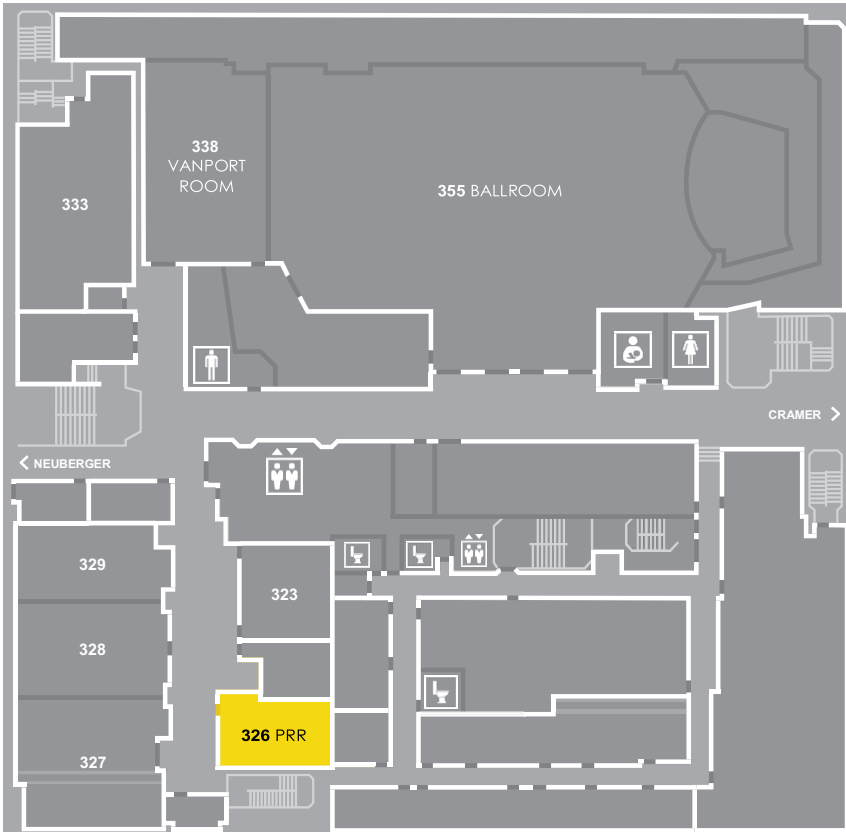

SMALL SPACES

VENUES WITH A POTENTIAL SEATING CAPACITY OF UP TO 18

ROOM 326 PACIFIC RIM

CONFERENCE TABLE

CAPACITY BREAKDOWN

AUDITORIUM	--
CONFERENCE TABLE	10
U-SHAPE	--
CLASSROOM	--
ROUNDS	--

ROOM DESCRIPTION

Small conference room with workstation and built-in projector.