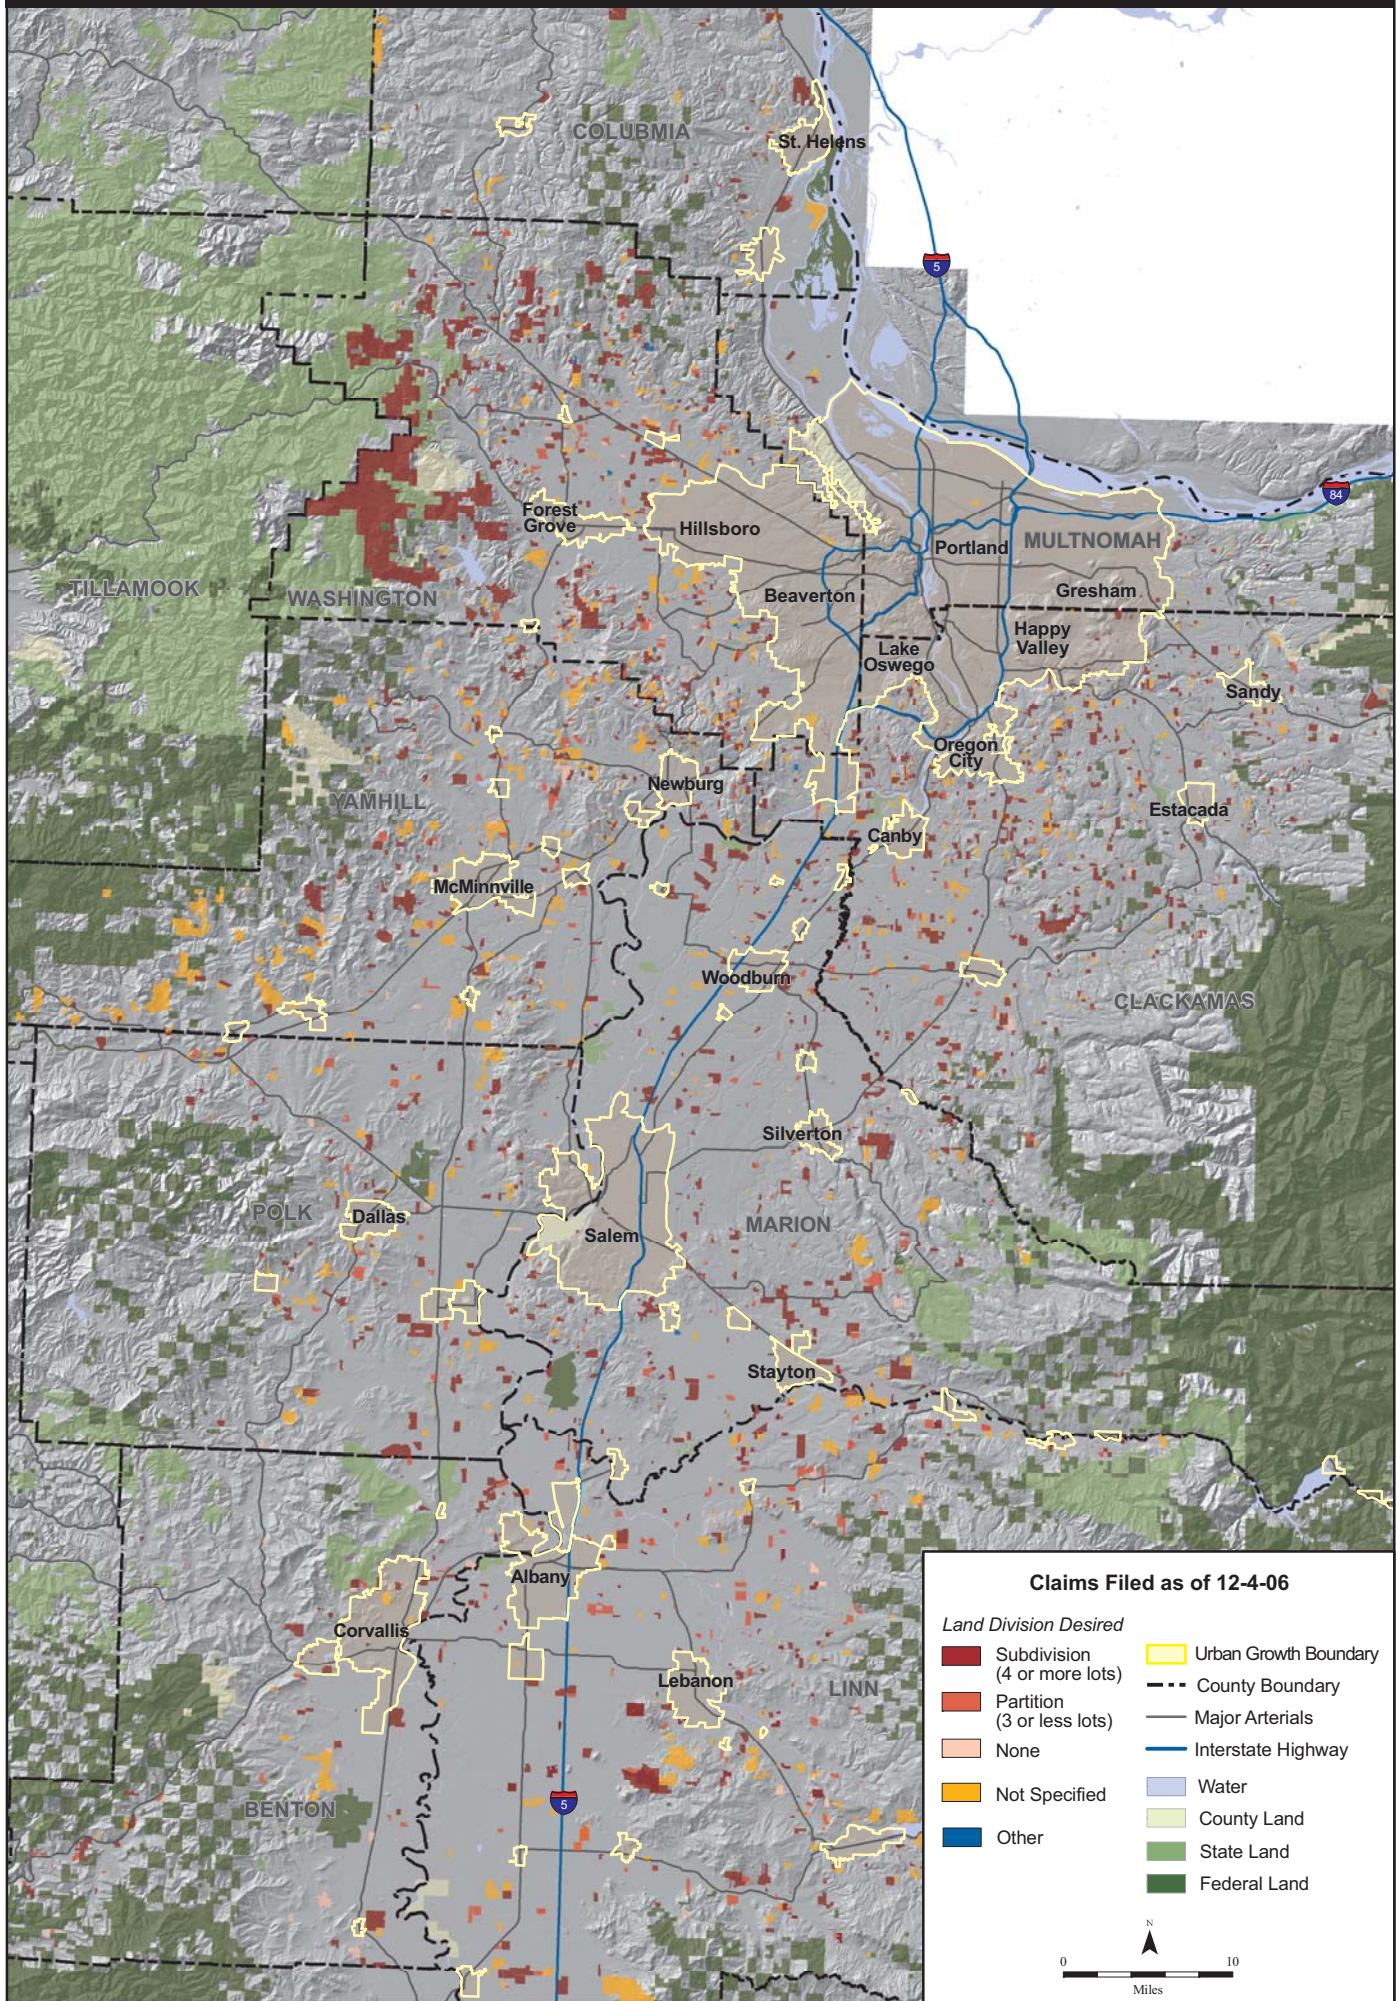

# Willamette Valley Measure 37 Claims by Desired Action

Sources: M37 Claims: Institute of Portland Metropolitan Studies; Boundaries, Roads, Public Lands and Water: State of Oregon, Geospatial Enterprise Office