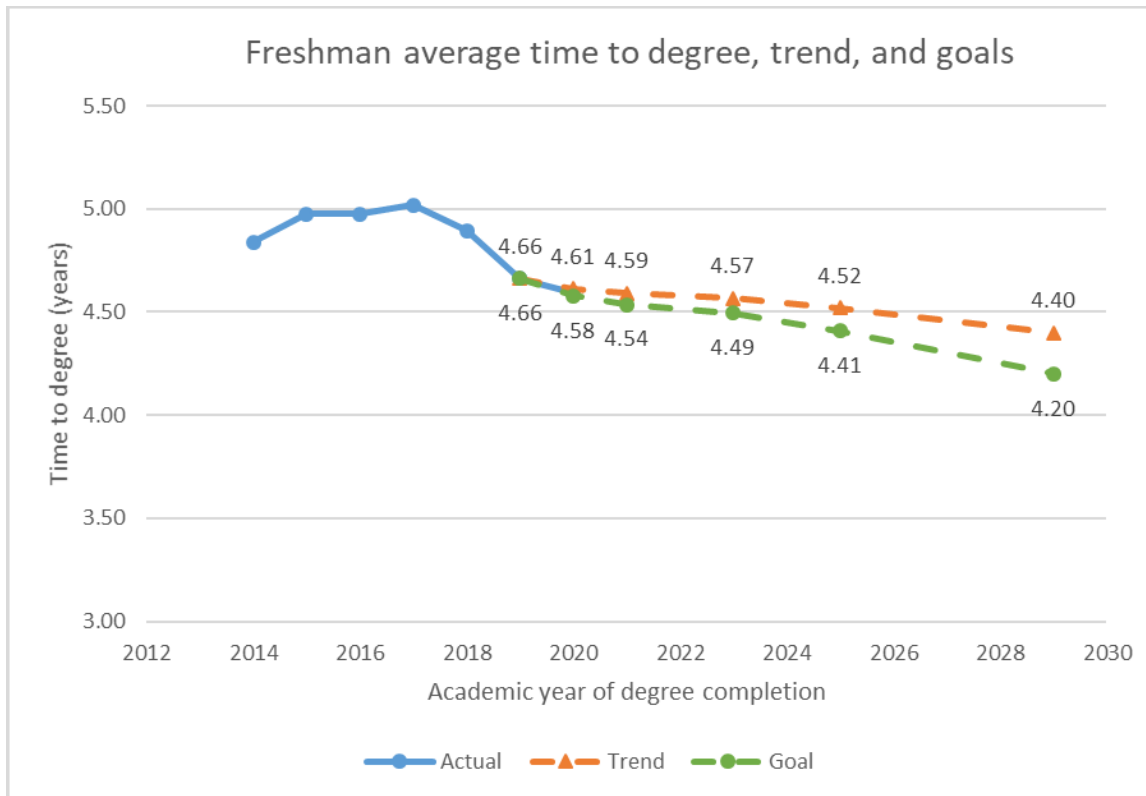

Figure 1. Freshman retention goals.

Figure 2. Freshman six-year graduation goals.

Figure 3. Transfer student retention goals.

Figure 4. Transfer student six-year graduation goals.

Figure 5. Freshman average time to degree goals.

Figure 6. Transfer student average time to degree goals.

Figure 7. Freshman credit completion threshold goal.

Figure 7 last updated 12/18/2020

Figure 8. Transfer students credit completion threshold goals.