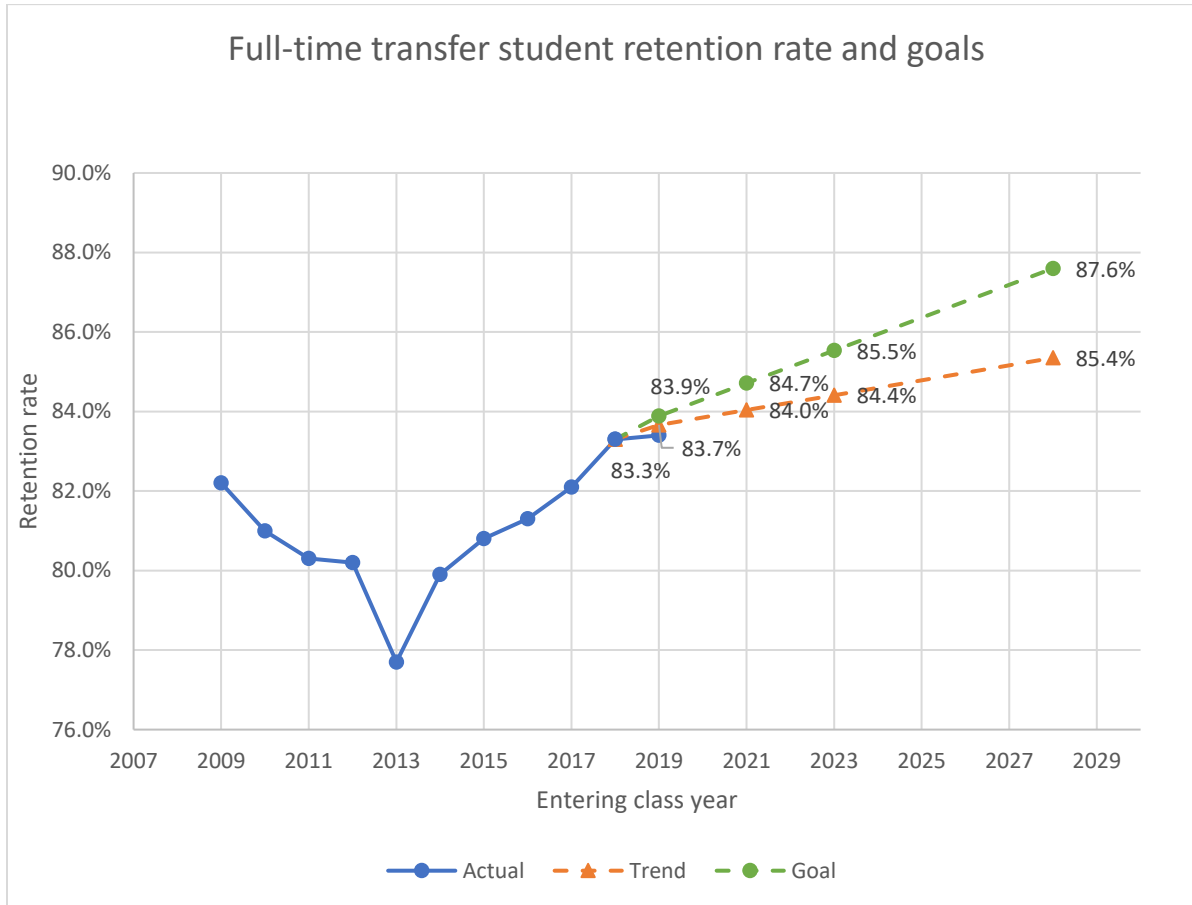

Figure 1. Freshman retention goals.

Figure 2. Freshman six-year graduation goals.

Figure 3. Transfer student retention goals.

Figure 4. Transfer student six-year graduation goals.

Figure 5. Freshman average time to degree goals.

Figure 6. Transfer student average time to degree goals.

Figure 7. Freshman credit completion threshold goal.

Figure 7 last updated 12/18/2020

Figure 8. Transfer students credit completion threshold goals.