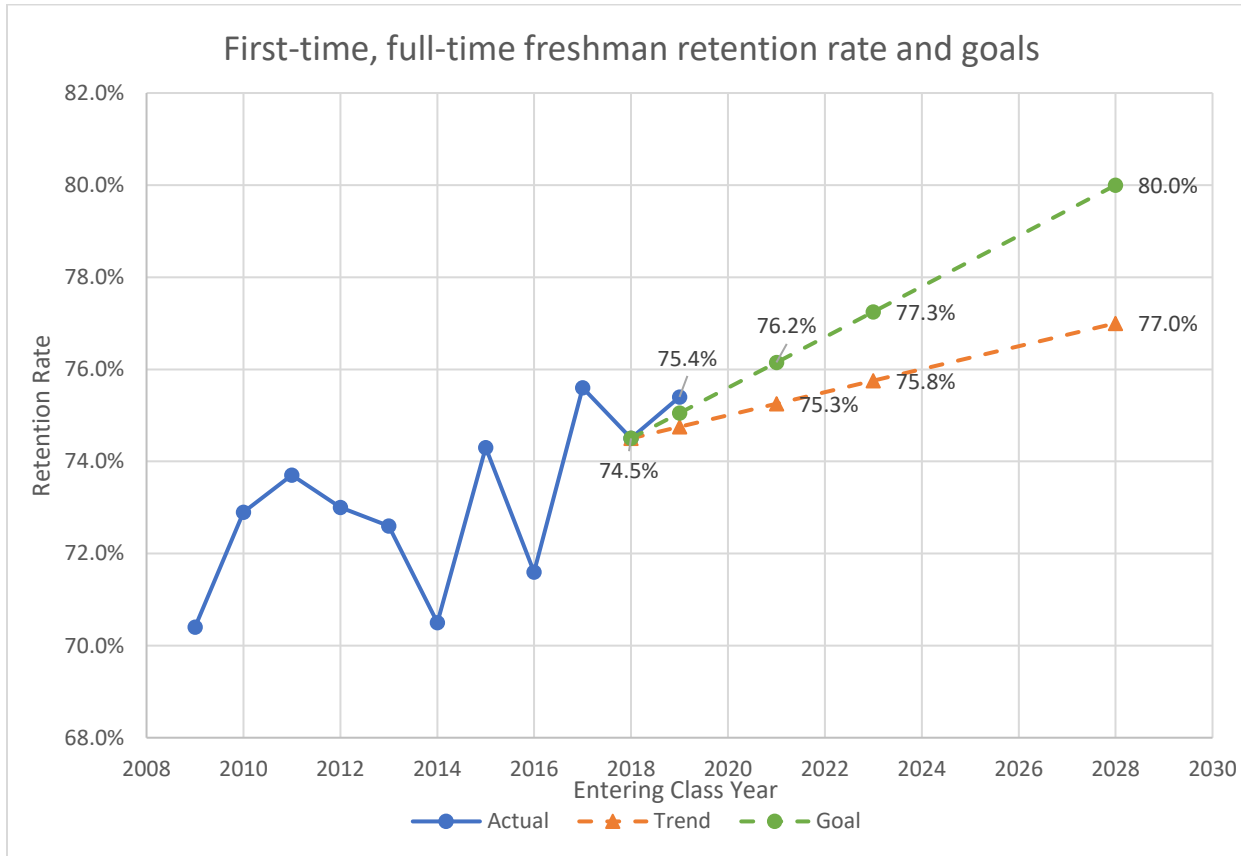

Figure 1. Freshman retention goals.

Figure 2. Freshman six-year graduation goals.

Figure 3. Transfer student retention goals.

Figure 4. Transfer student six-year graduation goals.

Figure 5. Freshman average time to degree goals.

Figure 6. Transfer student average time to degree goals.

Figure 7. Freshman credit completion threshold goal.

Figure 7 last updated 12/18/2020

Figure 8. Transfer students credit completion threshold goals.