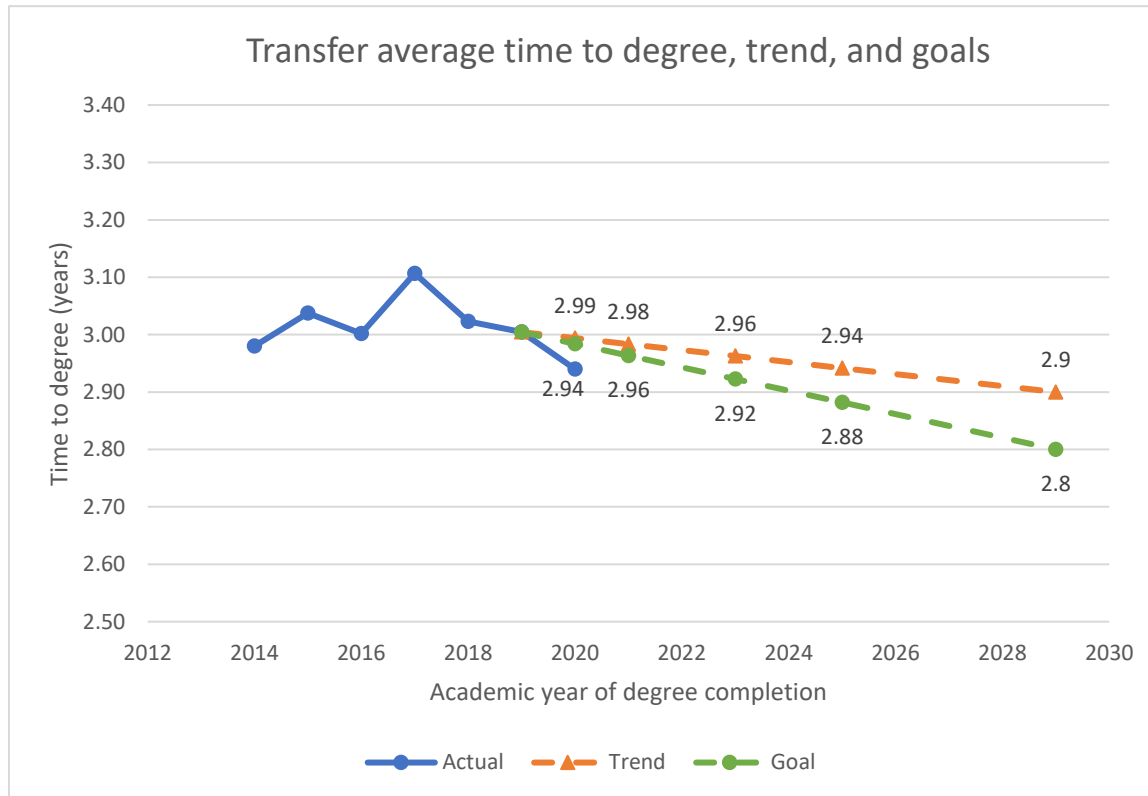

Figure 1. Freshman retention goals.

Figure 2. Freshman six-year graduation goals.

Figure 3. Transfer student retention goals.

Figure 4. Transfer student six-year graduation goals.

Figure 5. Freshman average time to degree goals.

Figure 6. Transfer student average time to degree goals.

Figure 7. Freshman credit completion threshold goal.

Figure 7 last updated 12/18/2020

Figure 8. Transfer students credit completion threshold goals.

Figure 8 last updated 12/18/2020

Figure 9. Degrees awarded goals.

Figure 10. Master's degrees awarded goals.

Figure 11. Doctoral degrees awarded goals.