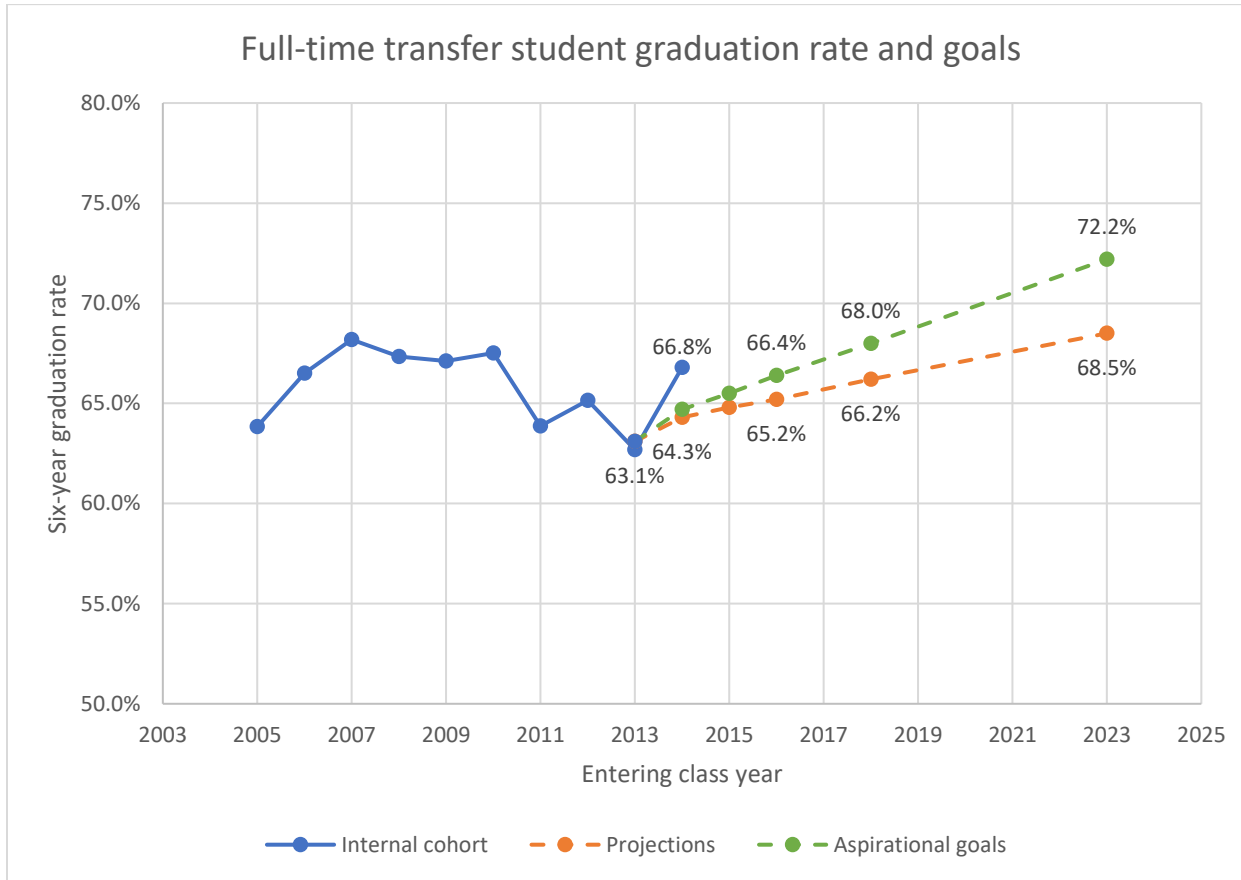

Figure 1. Freshman retention goals.

Figure 2. Freshman six-year graduation goals.

Figure 3. Transfer student retention goals.

Figure 4. Transfer student six-year graduation goals.

Figure 5. Freshman average time to degree goals.

Figure 6. Transfer student average time to degree goals.

Figure 7. Freshman credit completion threshold goal.

Figure 7 last updated 12/18/2020

Figure 8. Transfer students credit completion threshold goals.