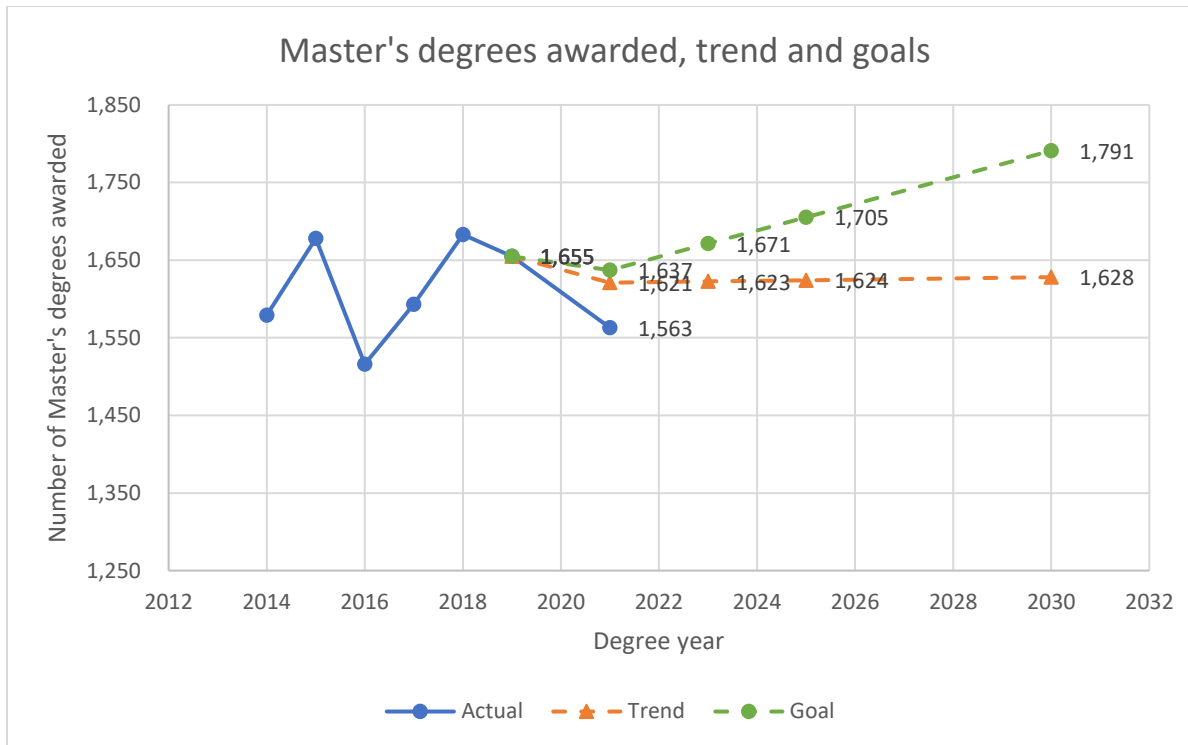

Figure 1. Freshman retention goals.

Figure 2. Freshman six-year graduation goals.

Figure 3. Transfer student retention goals.

Figure 4. Transfer student six-year graduation goals.

Figure 5. Freshman average time to degree goals.

Figure 6. Transfer student average time to degree goals.

Figure 7. Freshman credit completion threshold goal.

Figure 7 last updated 12/18/2020

Figure 8. Transfer students credit completion threshold goals.

Figure 8 last updated 12/18/2020

Figure 9. Degrees awarded goals.

Figure 10. Master's degrees awarded goals.

Figure 11. Doctoral degrees awarded goals.