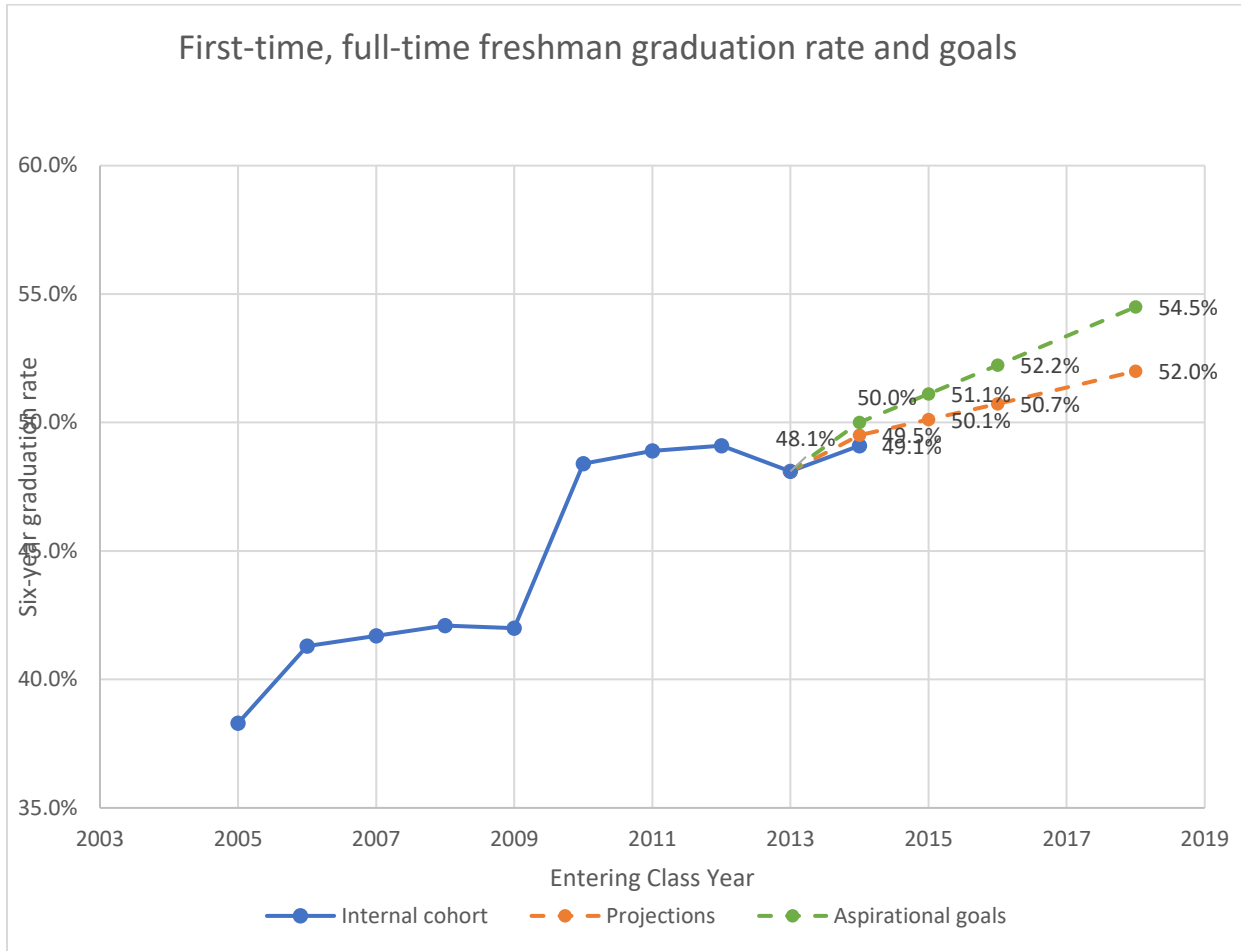

Figure 1. Freshman retention goals.

Figure 2. Freshman six-year graduation goals.

Figure 3. Transfer student retention goals.

Figure 4. Transfer student six-year graduation goals.

Figure 5. Freshman average time to degree goals.

Figure 6. Transfer student average time to degree goals.

Figure 7. Freshman credit completion threshold goal.

Figure 7 last updated 12/18/2020

Figure 8. Transfer students credit completion threshold goals.