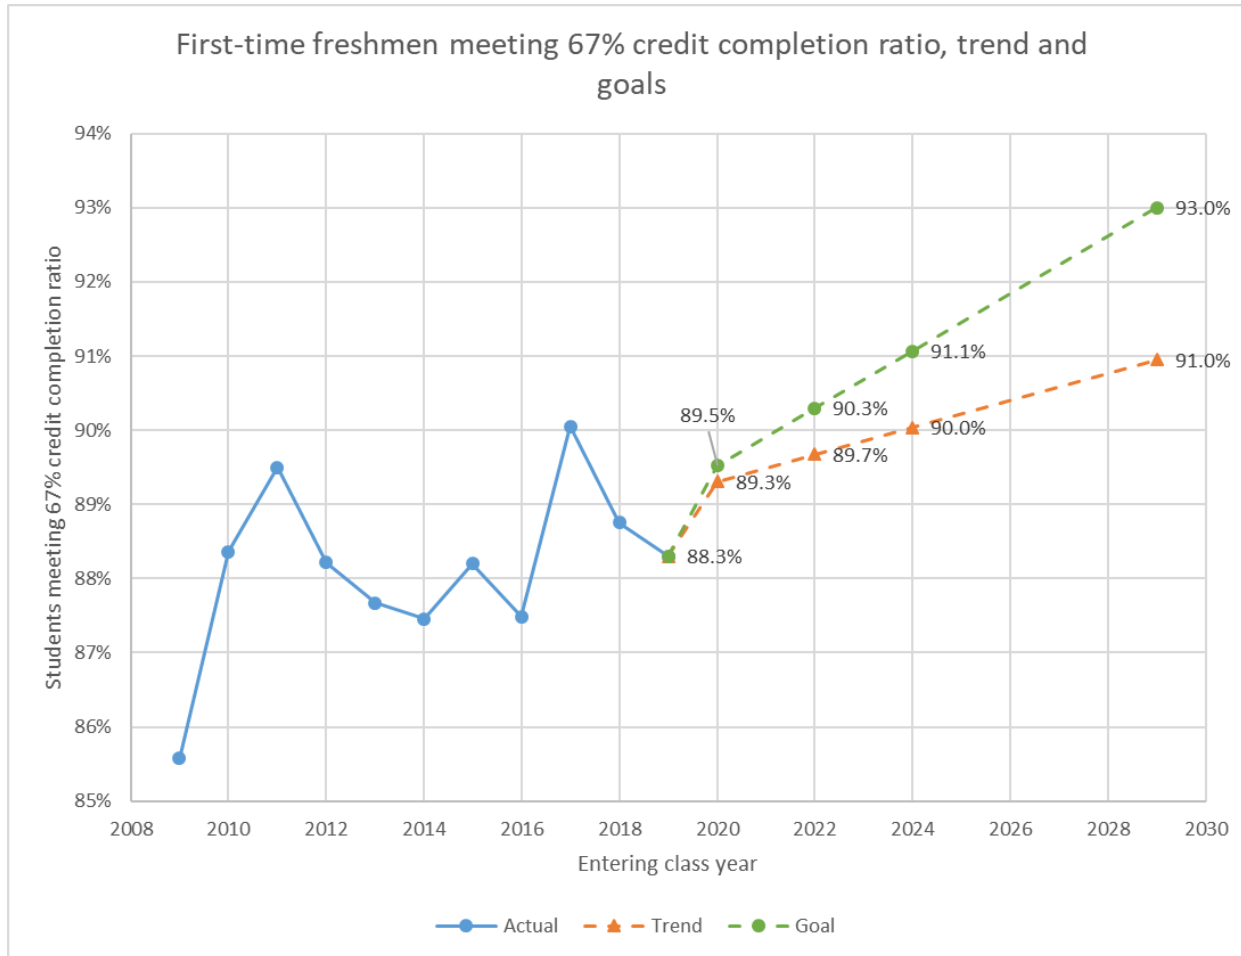

Figure 1. Freshman retention goals.

Figure 2. Freshman six-year graduation goals.

Figure 3. Transfer student retention goals.

Figure 4. Transfer student six-year graduation goals.

Figure 5. Freshman average time to degree goals.

Figure 6. Transfer student average time to degree goals.

Figure 7. Freshman credit completion threshold goal.

Figure 7 last updated 12/18/2020

Figure 8. Transfer students credit completion threshold goals.