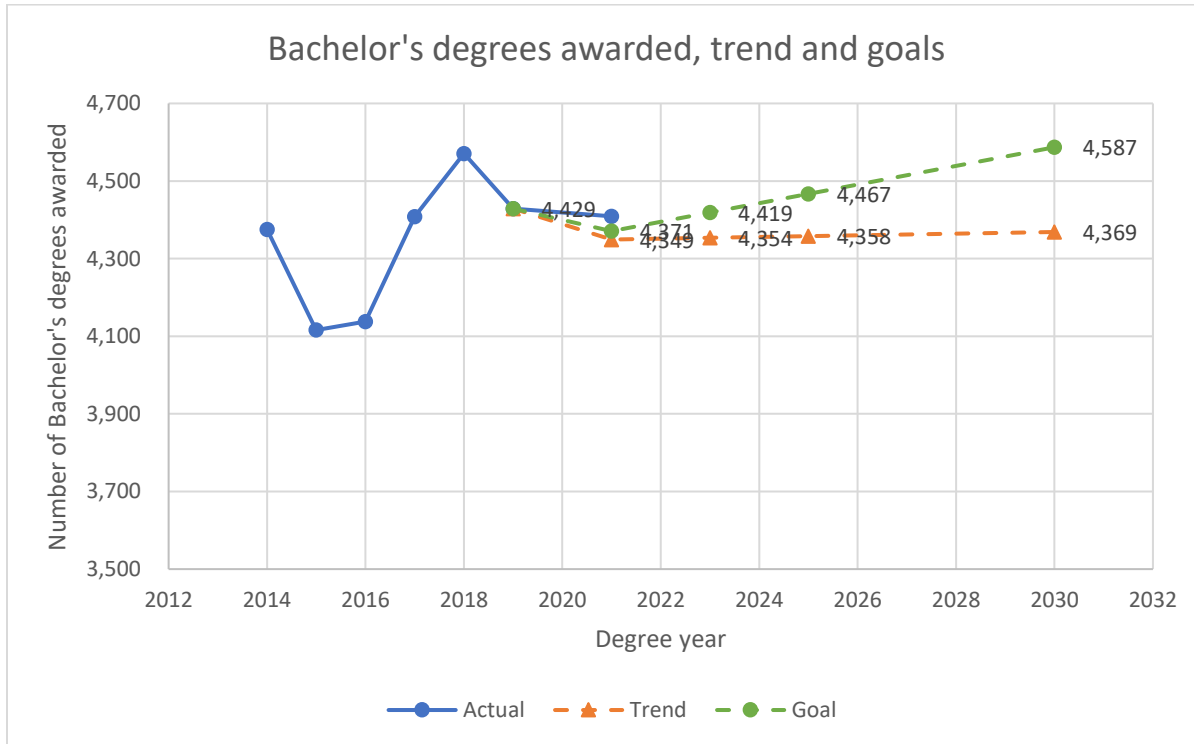

Figure 1. Freshman retention goals.

Figure 2. Freshman six-year graduation goals.

Figure 3. Transfer student retention goals.

Figure 4. Transfer student six-year graduation goals.

Figure 5. Freshman average time to degree goals.

Figure 6. Transfer student average time to degree goals.

Figure 7. Freshman credit completion threshold goal.

Figure 7 last updated 12/18/2020

Figure 8. Transfer students credit completion threshold goals.

Figure 8 last updated 12/18/2020

Figure 9. Degrees awarded goals.

Figure 10. Master's degrees awarded goals.

Figure 11. Doctoral degrees awarded goals.