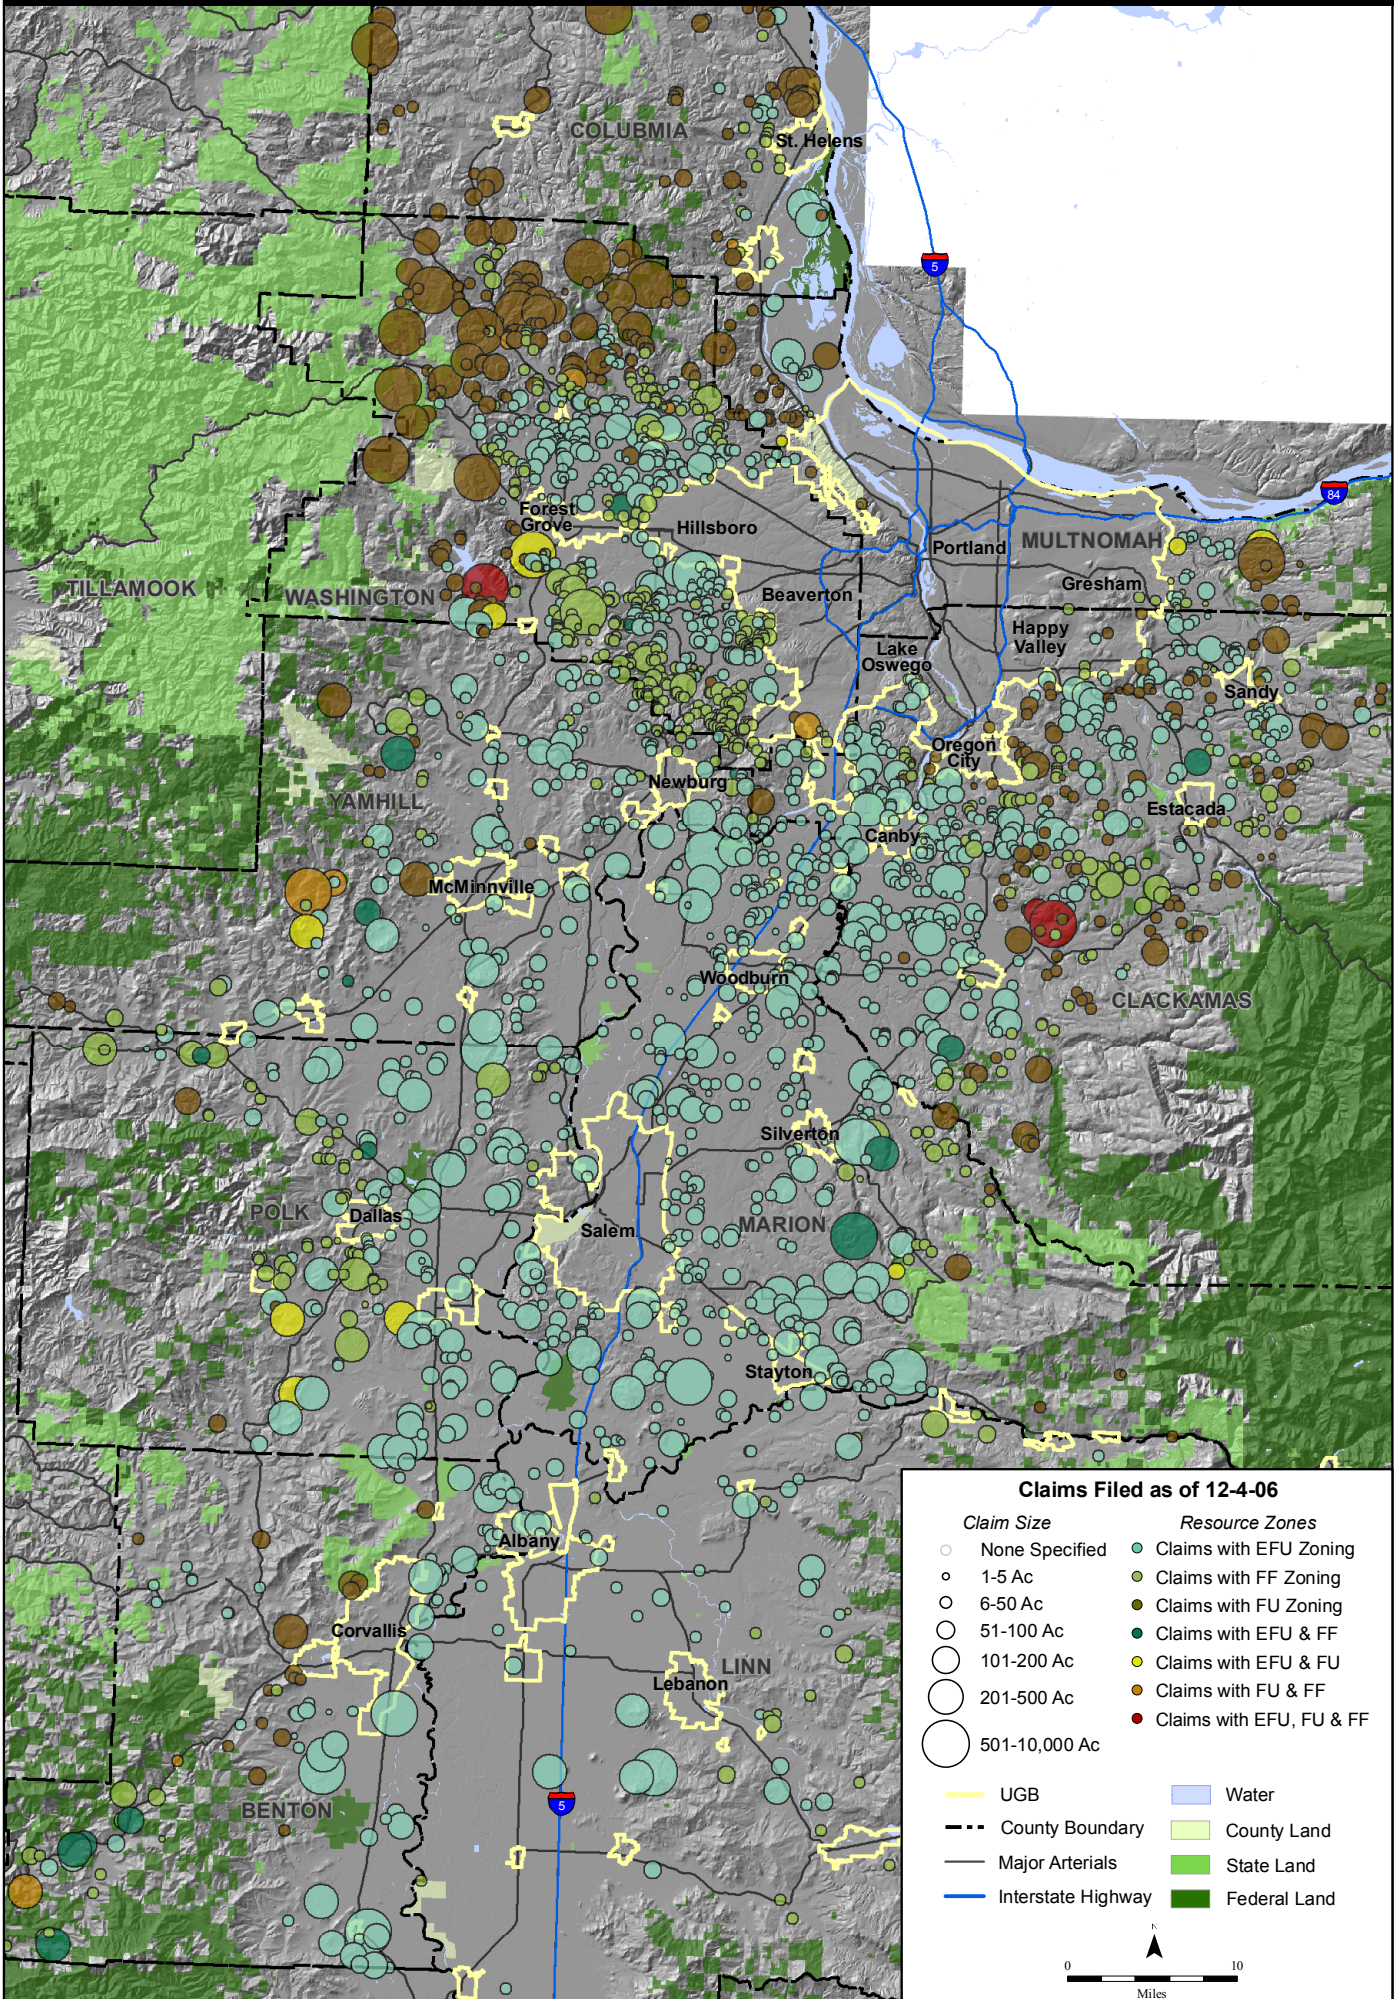

Willamette Valley Measure 37 Claims on Resource Land

Sources: M37 Claims: Institute of Portland Metropolitan Studies; Boundaries, Roads and Water: Metro RLIS, US Census Bureau; UGBs, Tax Lots: Metro RLIS, Marion Co. and Yamhill Co.