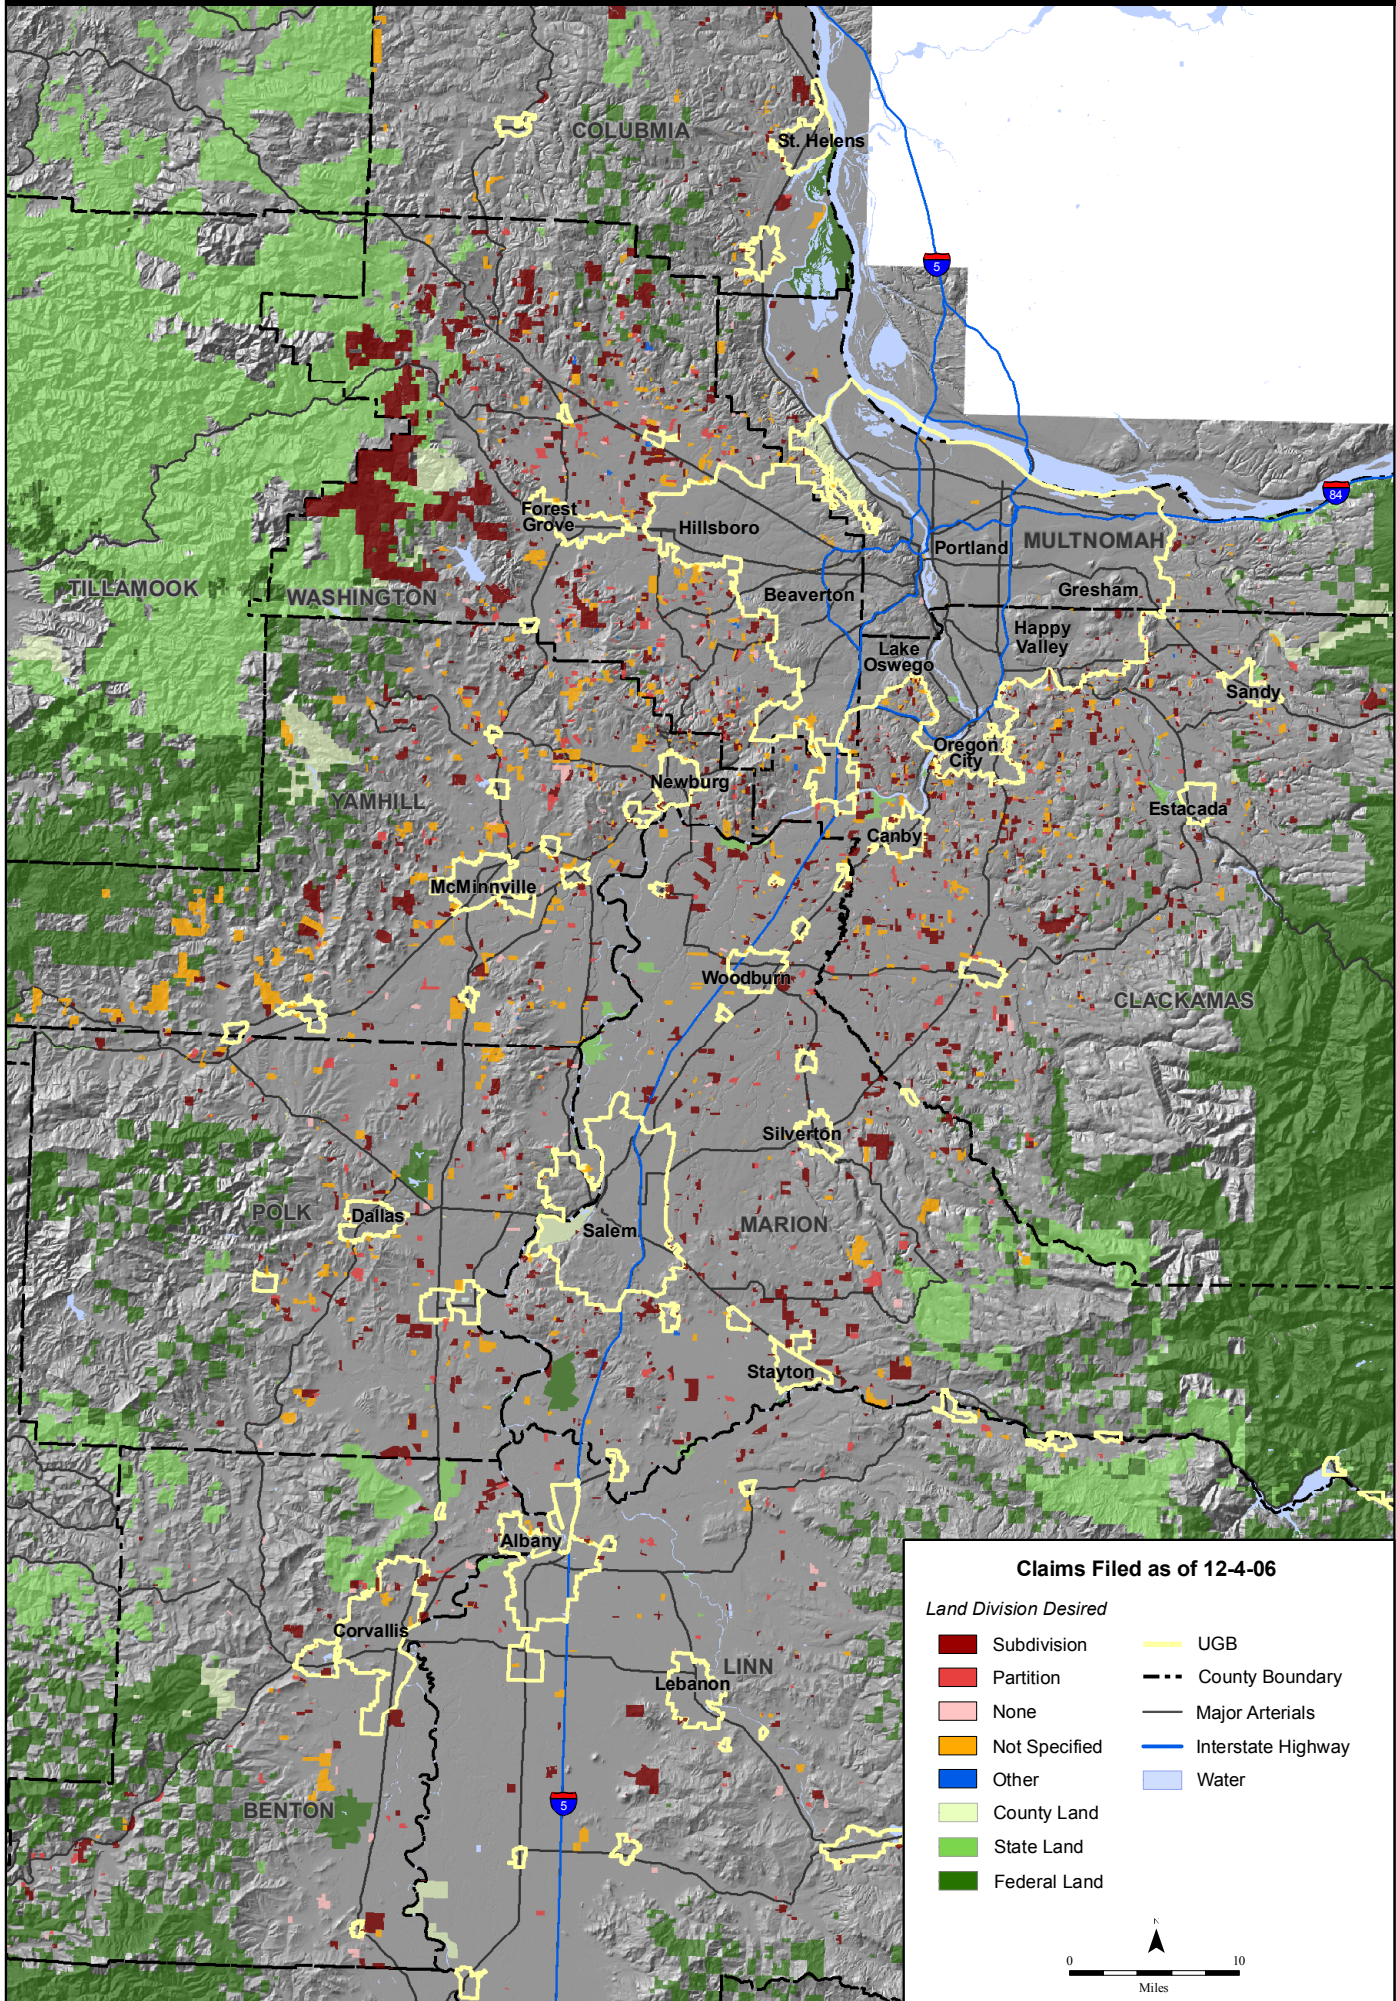

# Willamette Valley Measure 37 Claims: Desired Action

Sources: M37 Claims: Institute of Portland Metropolitan Studies; Boundaries, Roads and Water: Metro RLIS, US Census Bureau; UGBs, Tax Lots: Metro RLIS, Marion Co. and Yamhill Co.