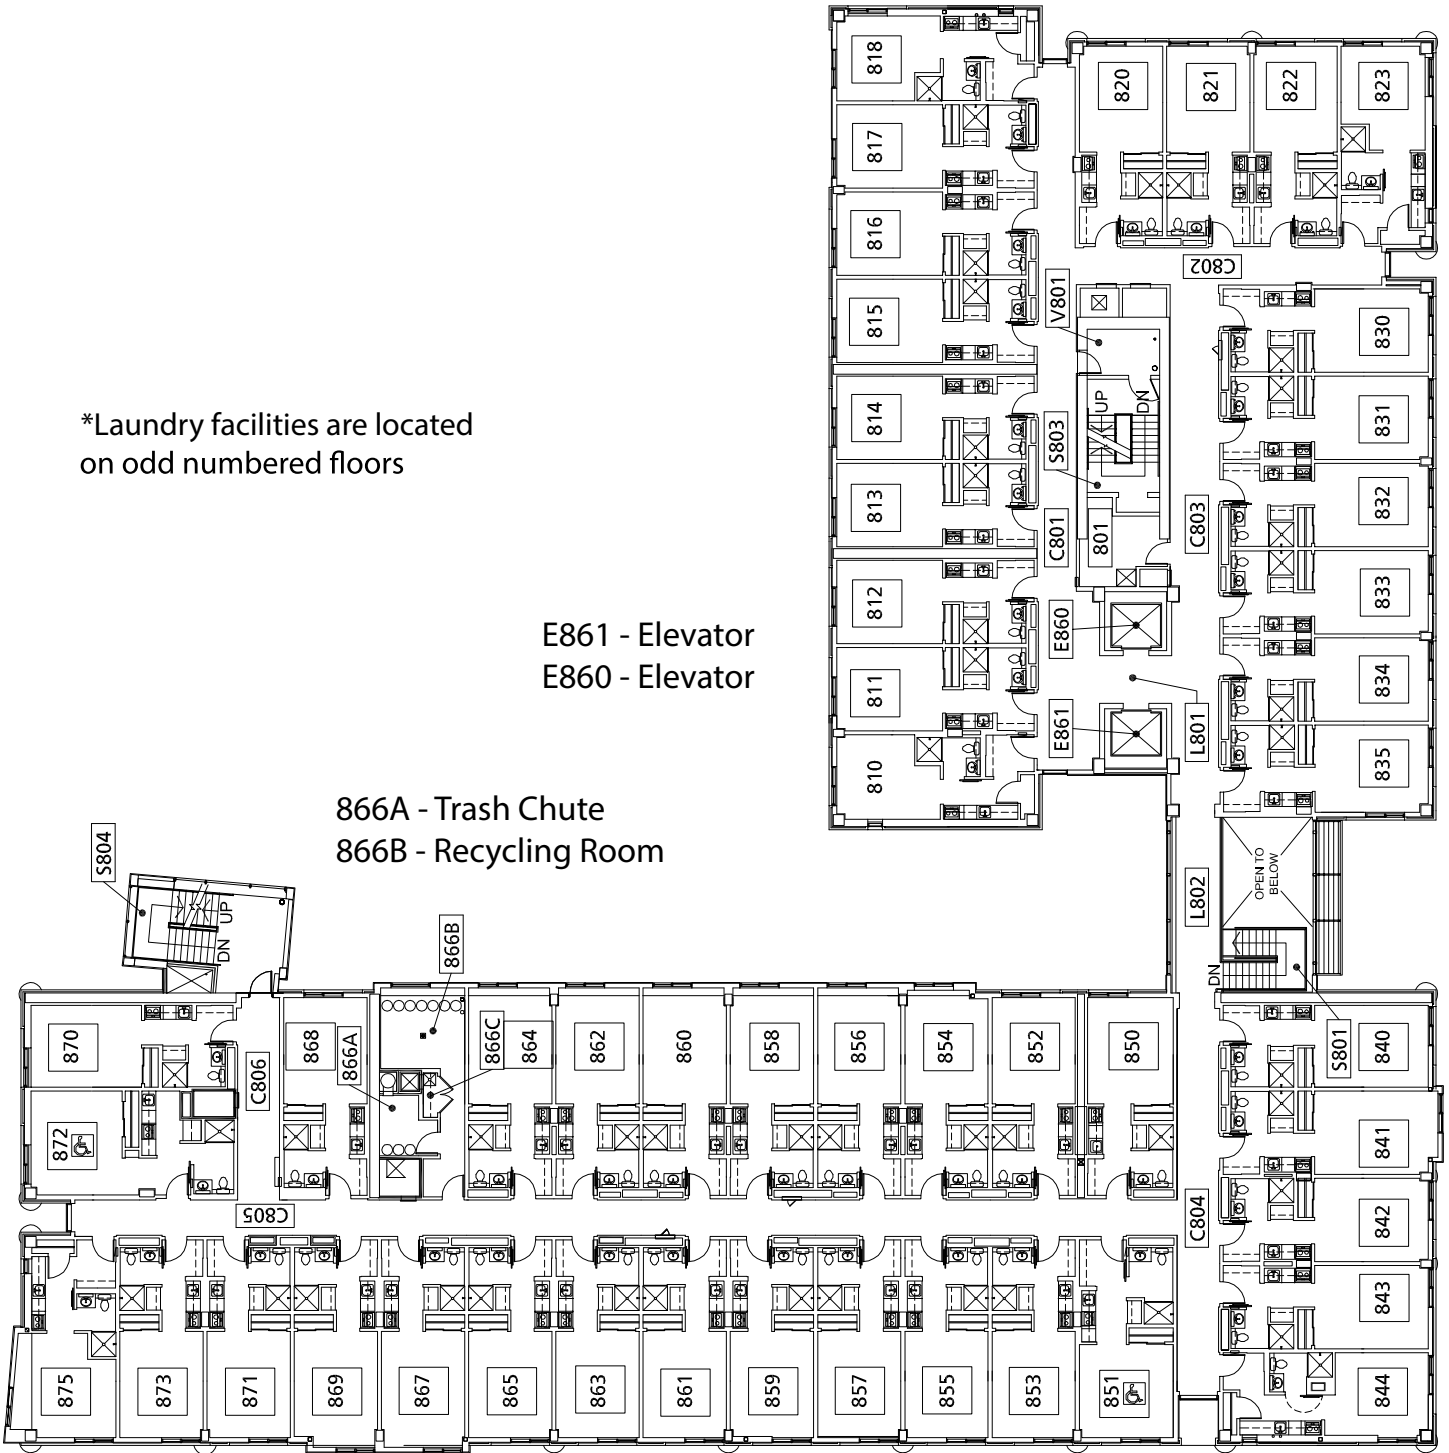

FOURTH FLOOR PLAN*

SW Sixth Avenue

*Laundry facilities are located on odd numbered floors

E461 - Elevator
E460 - Elevator

466A - Trash Chute
466B - Recycling Room

SW Broadway

Broadway

FIFTH FLOOR PLAN

*Laundry facilities are located on odd numbered floors

E661 - Elevator
E660 - Elevator

666A - Trash Chute
666B - Recycling Room

SW Broadway

Broadway

SEVENTH FLOOR PLAN

SW Sixth Avenue

E761 - Elevator
E760 - Elevator

766A - Trash Chute
766B - Laundry

Lounge

SW Broadway

Broadway

EIGHTH FLOOR PLAN*

SW Sixth Avenue

*Laundry facilities are located on odd numbered floors

E861 - Elevator
E860 - Elevator

866A - Trash Chute
866B - Recycling Room

SW Broadway

Broadway

NINTH FLOOR PLAN

SW Sixth Avenue

E961 - Elevator
E960 - Elevator

966A - Trash Chute
966B - Laundry

Lounge