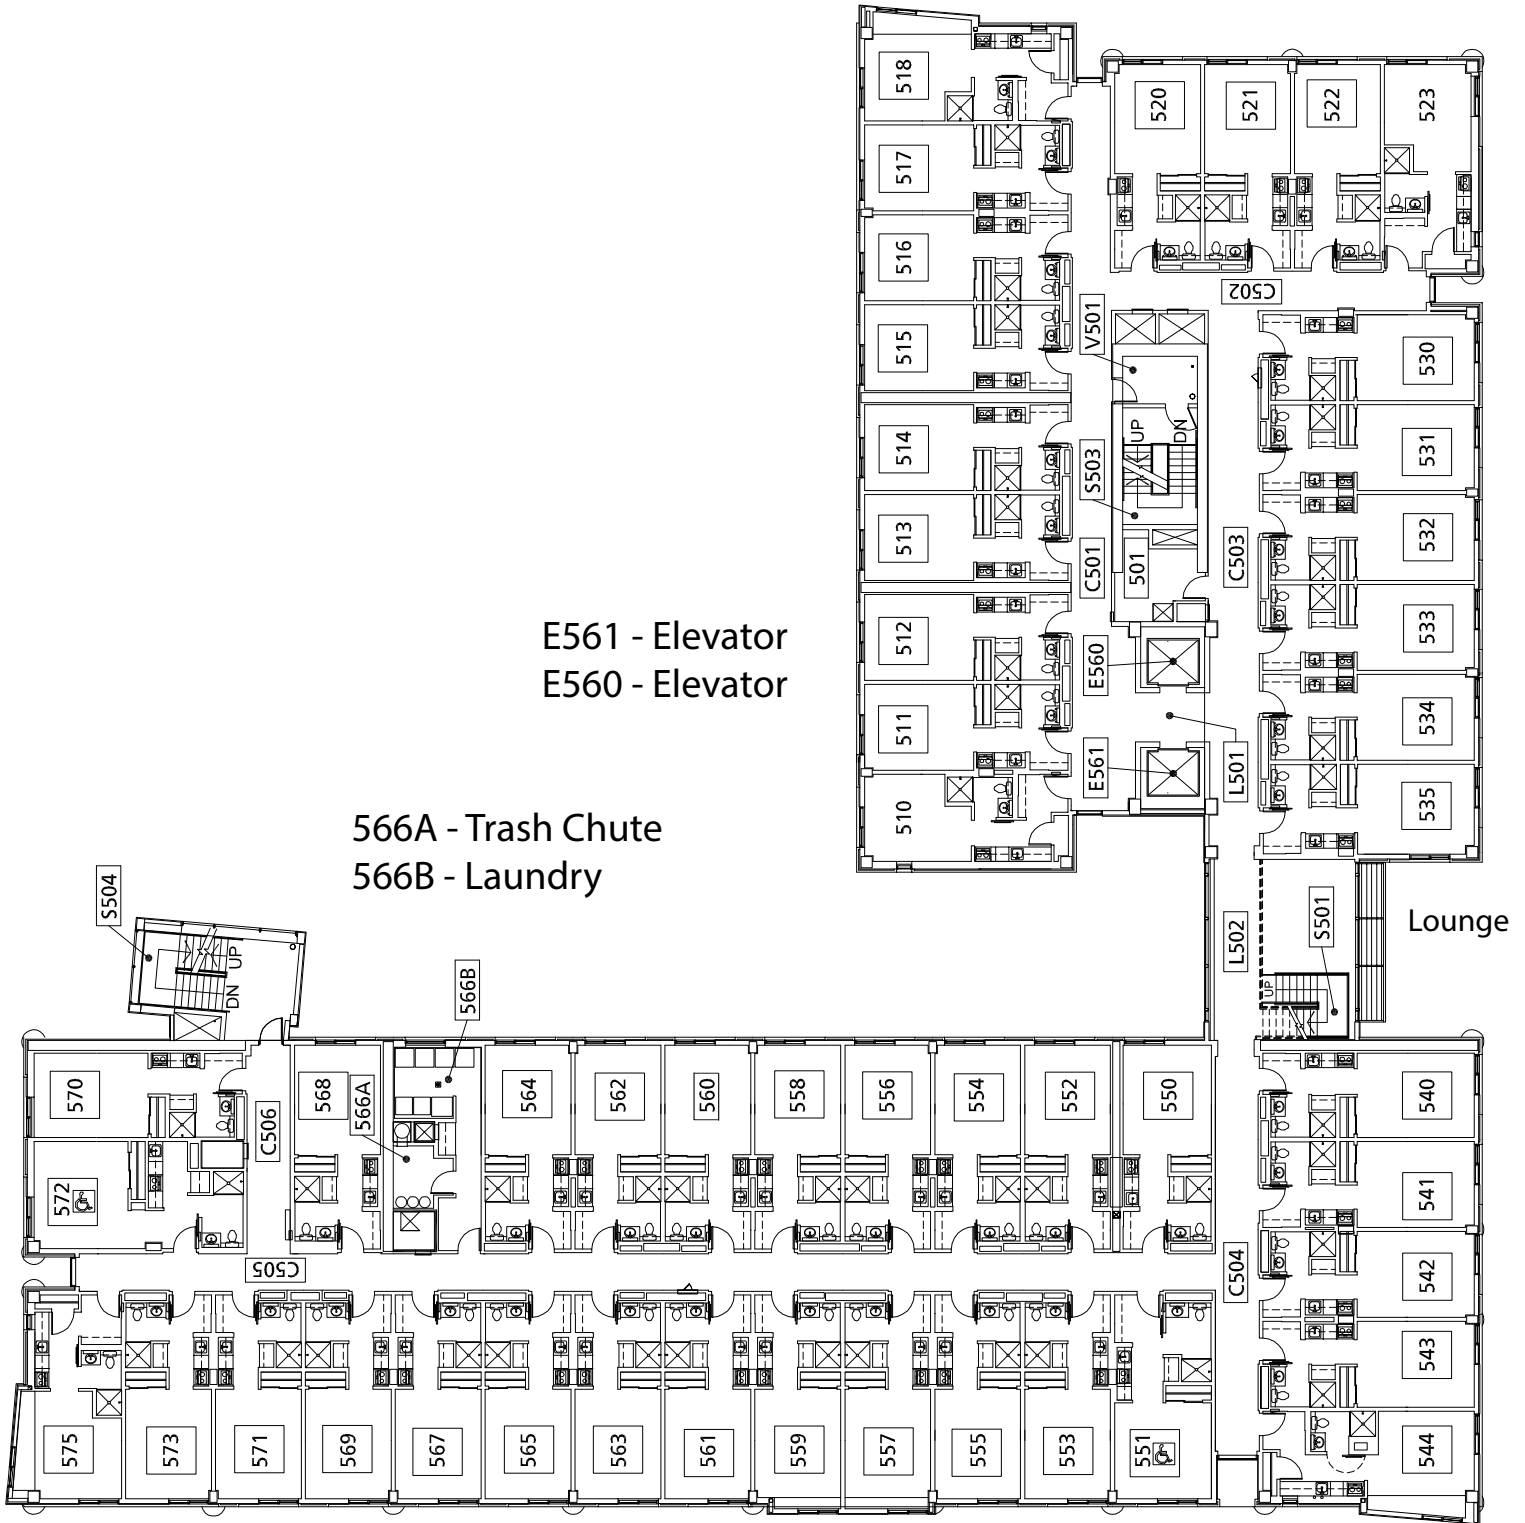

Broadway

THIRD FLOOR PLAN

SW Sixth Avenue

E361 - Elevator
E360 - Elevator

366A - Trash Chute
366B - Laundry

Lounge

SW Broadway

Broadway

FOURTH FLOOR PLAN*

SW Sixth Avenue

*Laundry facilities are located on odd numbered floors

E461 - Elevator
E460 - Elevator

466A - Trash Chute
466B - Recycling Room

SW Broadway

Broadway

FIFTH FLOOR PLAN

SW Sixth Avenue

E561 - Elevator
E560 - Elevator

566A - Trash Chute
566B - Laundry

Lounge

SW Broadway

Broadway

SIXTH FLOOR PLAN*

SW Sixth Avenue

*Laundry facilities are located on odd numbered floors

E661 - Elevator
E660 - Elevator

666A - Trash Chute
666B - Recycling Room

SW Broadway

Broadway

SEVENTH FLOOR PLAN

SW Sixth Avenue

E761 - Elevator
E760 - Elevator