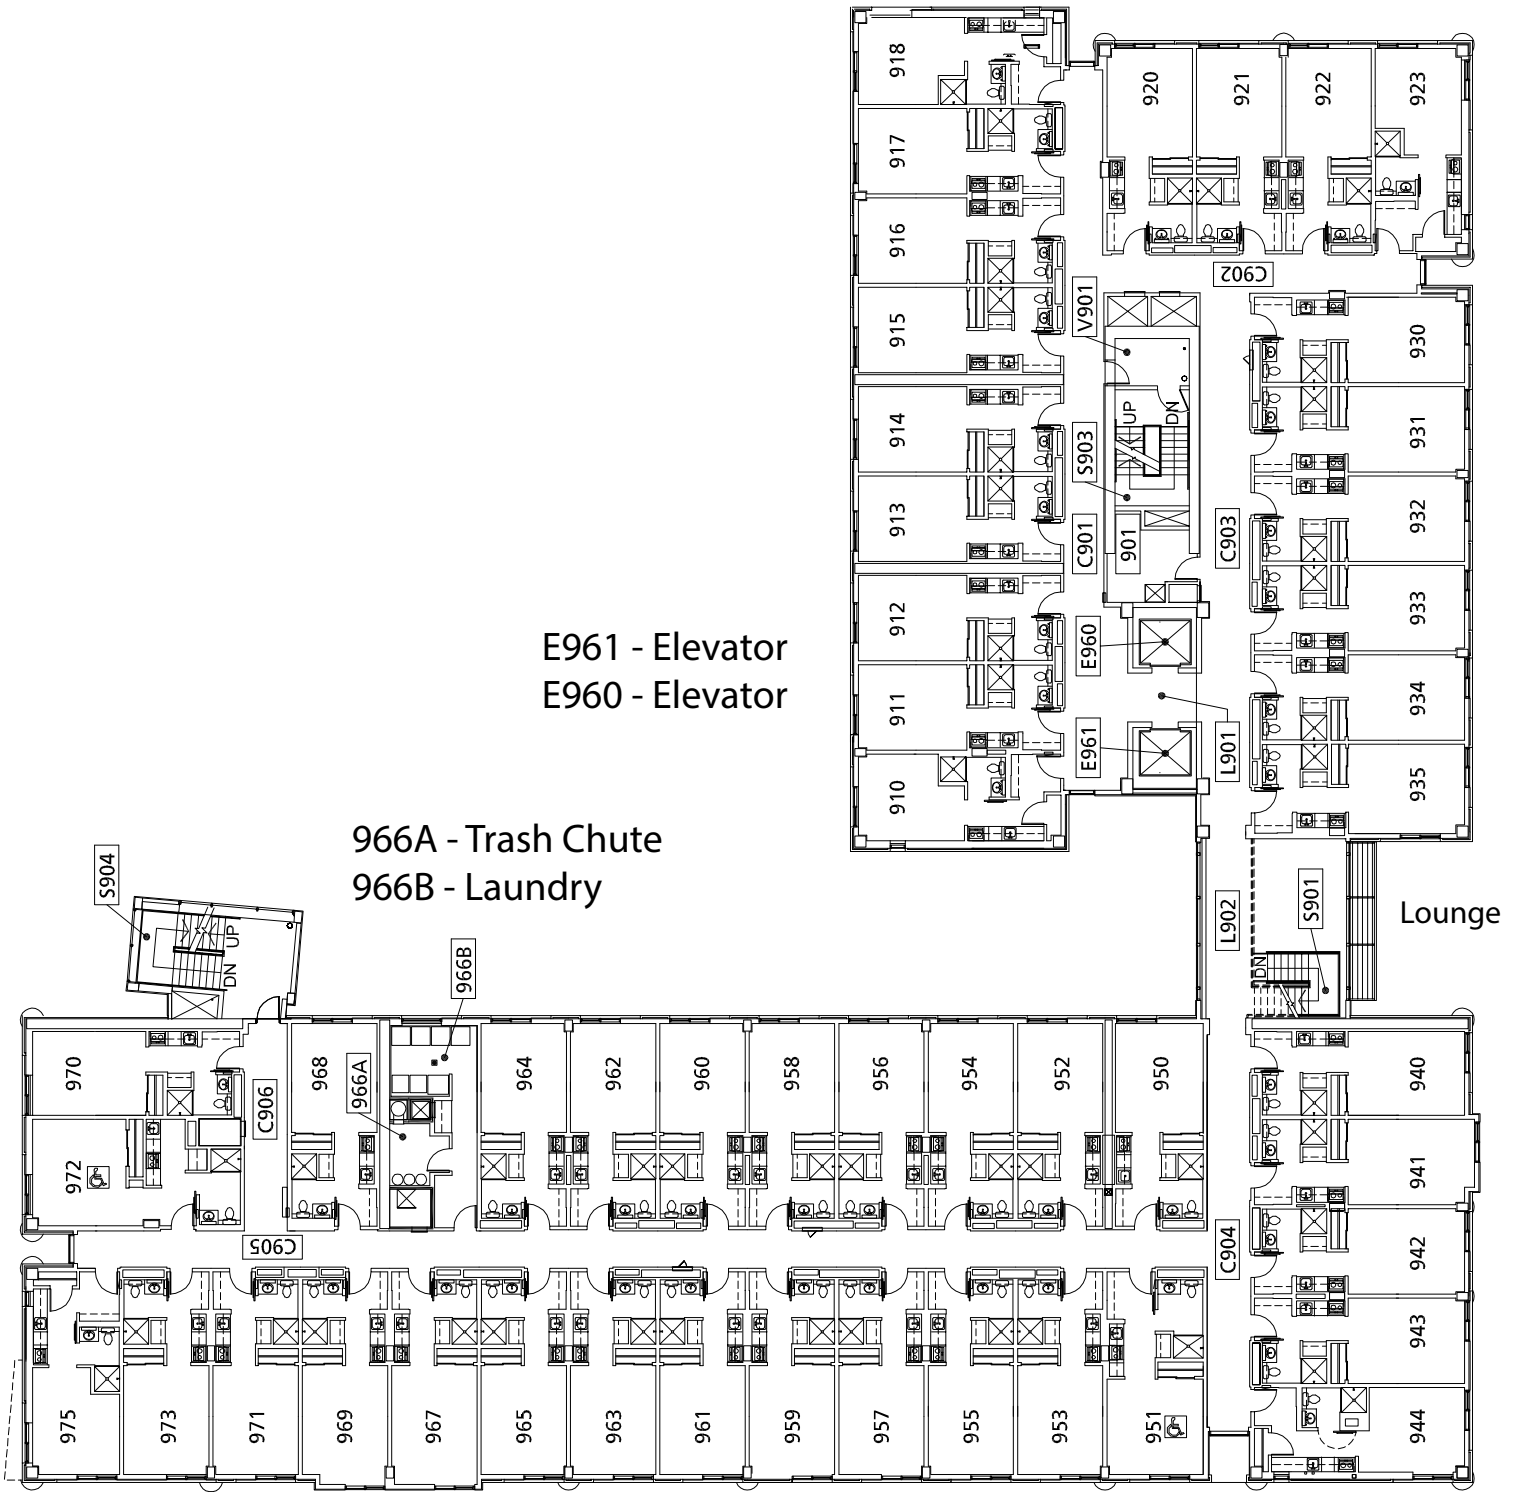

Broadway

THIRD FLOOR PLAN

SW Sixth Avenue

E361 - Elevator
E360 - Elevator

366A - Trash Chute
366B - Laundry

Lounge

SW Broadway

Broadway

766A - Trash Chute
766B - Laundry

Lounge

SW Broadway

Broadway

EIGHTH FLOOR PLAN*

SW Sixth Avenue

*Laundry facilities are located on odd numbered floors

E861 - Elevator
E860 - Elevator

866A - Trash Chute
866B - Recycling Room

SW Broadway

Broadway

NINTH FLOOR PLAN

SW Sixth Avenue

E961 - Elevator
E960 - Elevator

966A - Trash Chute
966B - Laundry

Lounge

SW Broadway

Broadway

TENTH FLOOR PLAN *

SW Sixth Avenue

*Laundry facilities are located on odd numbered floors

E1061 - Elevator
E1060 - Elevator

1066A - Trash Chute
1066B - Recycling Room

SW Broadway