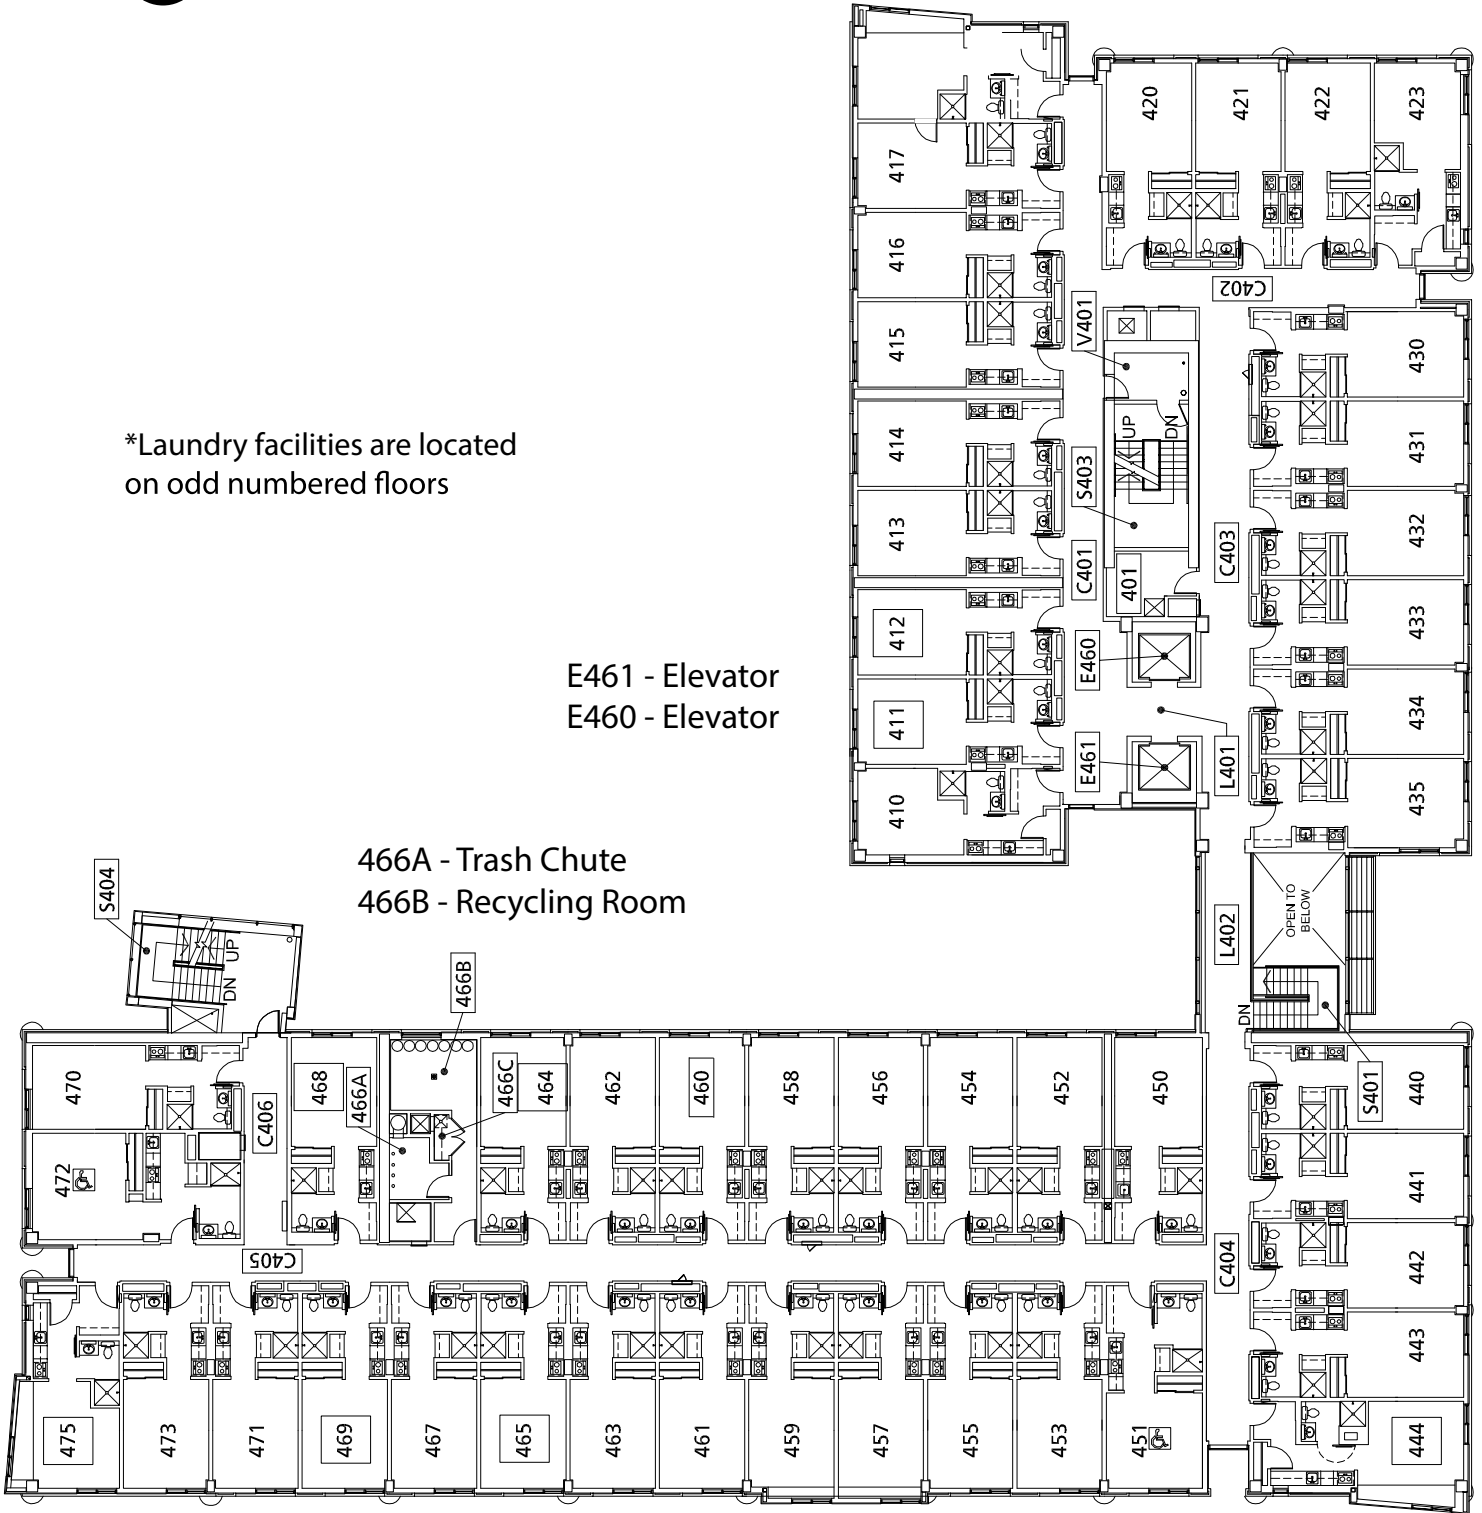

Broadway

THIRD FLOOR PLAN

SW Sixth Avenue

E361 - Elevator
E360 - Elevator

366A - Trash Chute
366B - Laundry

Lounge

SW Broadway

Broadway

FOURTH FLOOR PLAN*

SW Sixth Avenue

*Laundry facilities are located on odd numbered floors

E461 - Elevator
E460 - Elevator

466A - Trash Chute
466B - Recycling Room

SW Broadway

Broadway

FIFTH FLOOR PLAN

SW Sixth Avenue

E561 - Elevator
E560 - Elevator

566A - Trash Chute
566B - Laundry

Lounge

SW Broadway

Broadway

SIXTH FLOOR PLAN*

SW Sixth Avenue

*Laundry facilities are located on odd numbered floors

E661 - Elevator
E660 - Elevator

666A - Trash Chute
666B - Recycling Room

SW Broadway

Broadway

SEVENTH FLOOR PLAN

SW Sixth Avenue

E761 - Elevator
E760 - Elevator