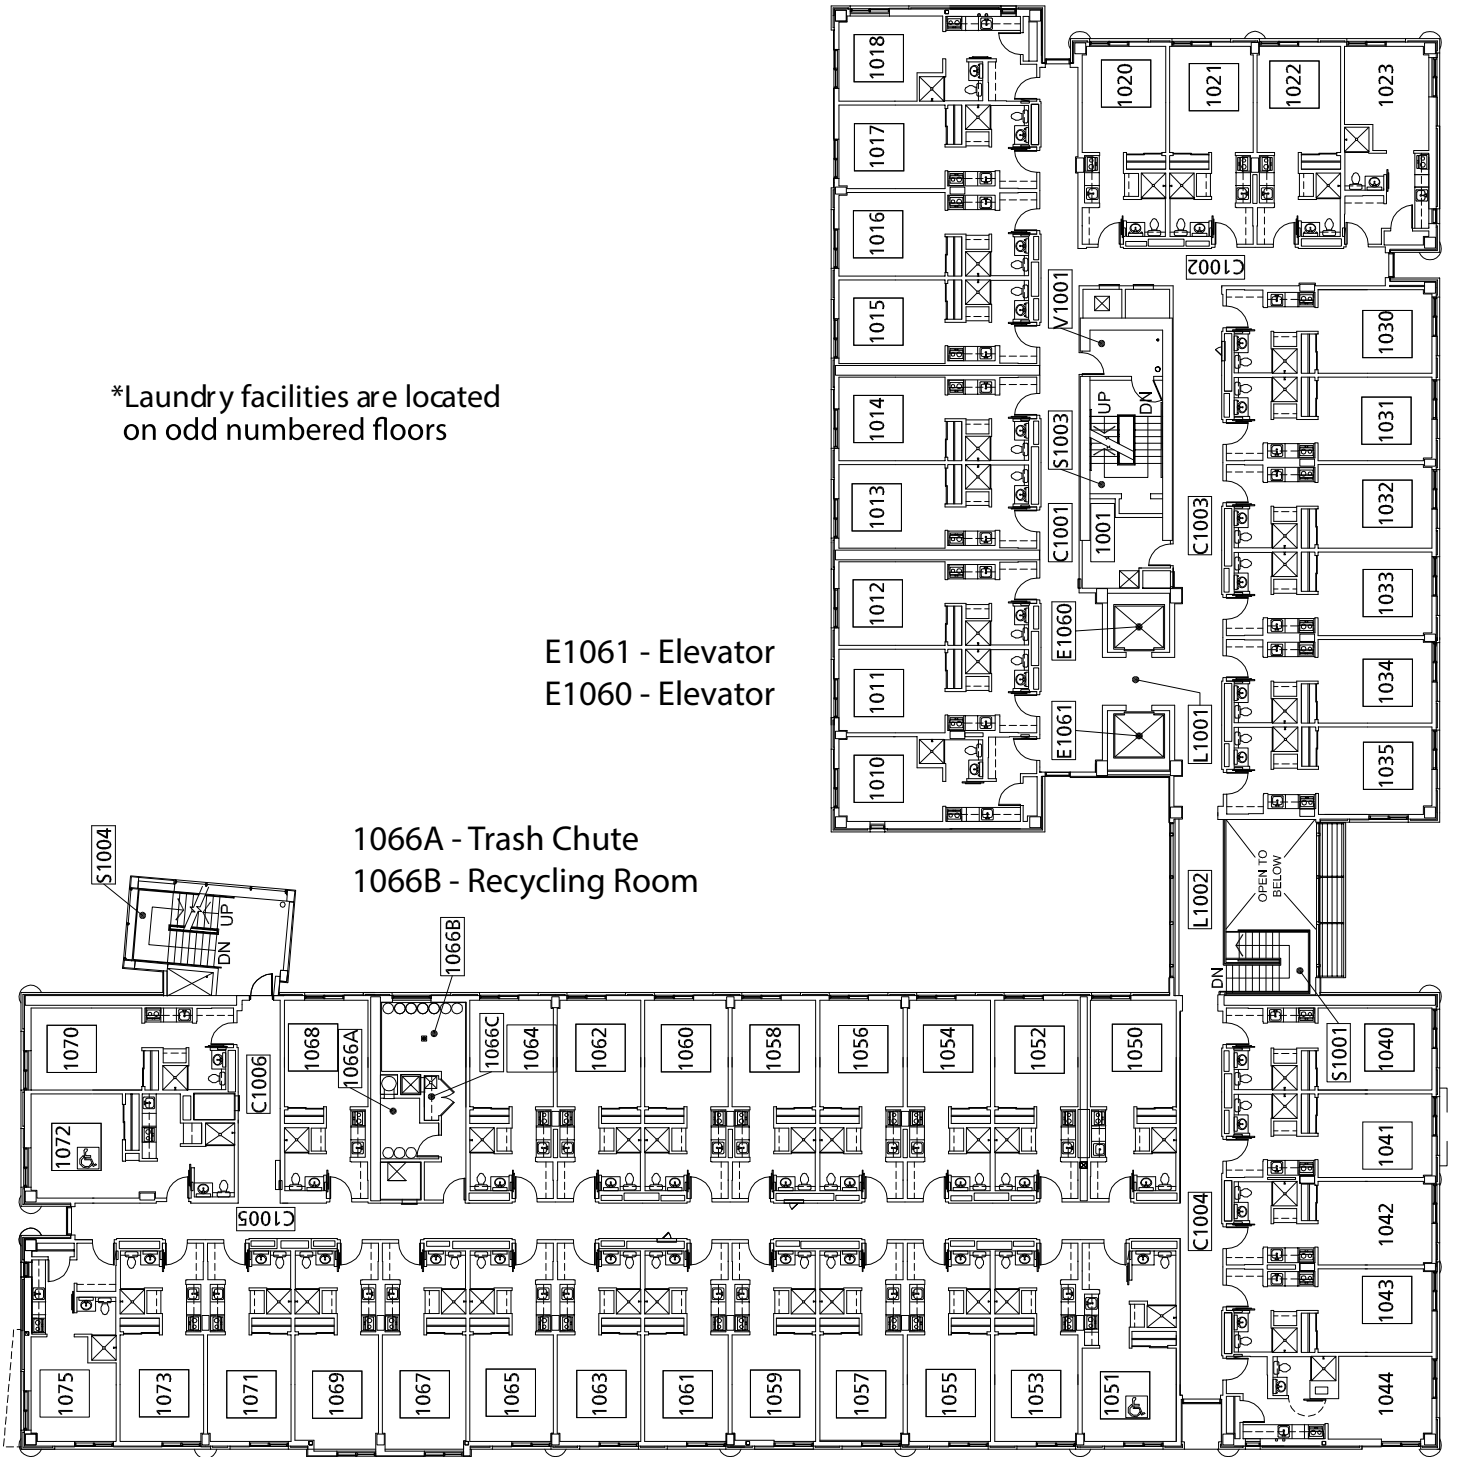

FOURTH FLOOR PLAN*

SW Sixth Avenue

*Laundry facilities are located on odd numbered floors

E461 - Elevator
E460 - Elevator

466A - Trash Chute
466B - Recycling Room

SW Broadway

Broadway

FIFTH FLOOR PLAN

766A - Trash Chute
766B - Laundry

Lounge

SW Broadway

Broadway

EIGHTH FLOOR PLAN*

SW Sixth Avenue

*Laundry facilities are located on odd numbered floors

E861 - Elevator
E860 - Elevator

866A - Trash Chute
866B - Recycling Room

SW Broadway

Broadway

NINTH FLOOR PLAN

SW Sixth Avenue

E961 - Elevator
E960 - Elevator

966A - Trash Chute
966B - Laundry

Lounge

SW Broadway

Broadway

TENTH FLOOR PLAN *

SW Sixth Avenue

*Laundry facilities are located on odd numbered floors

E1061 - Elevator
E1060 - Elevator

1066A - Trash Chute
1066B - Recycling Room

SW Broadway