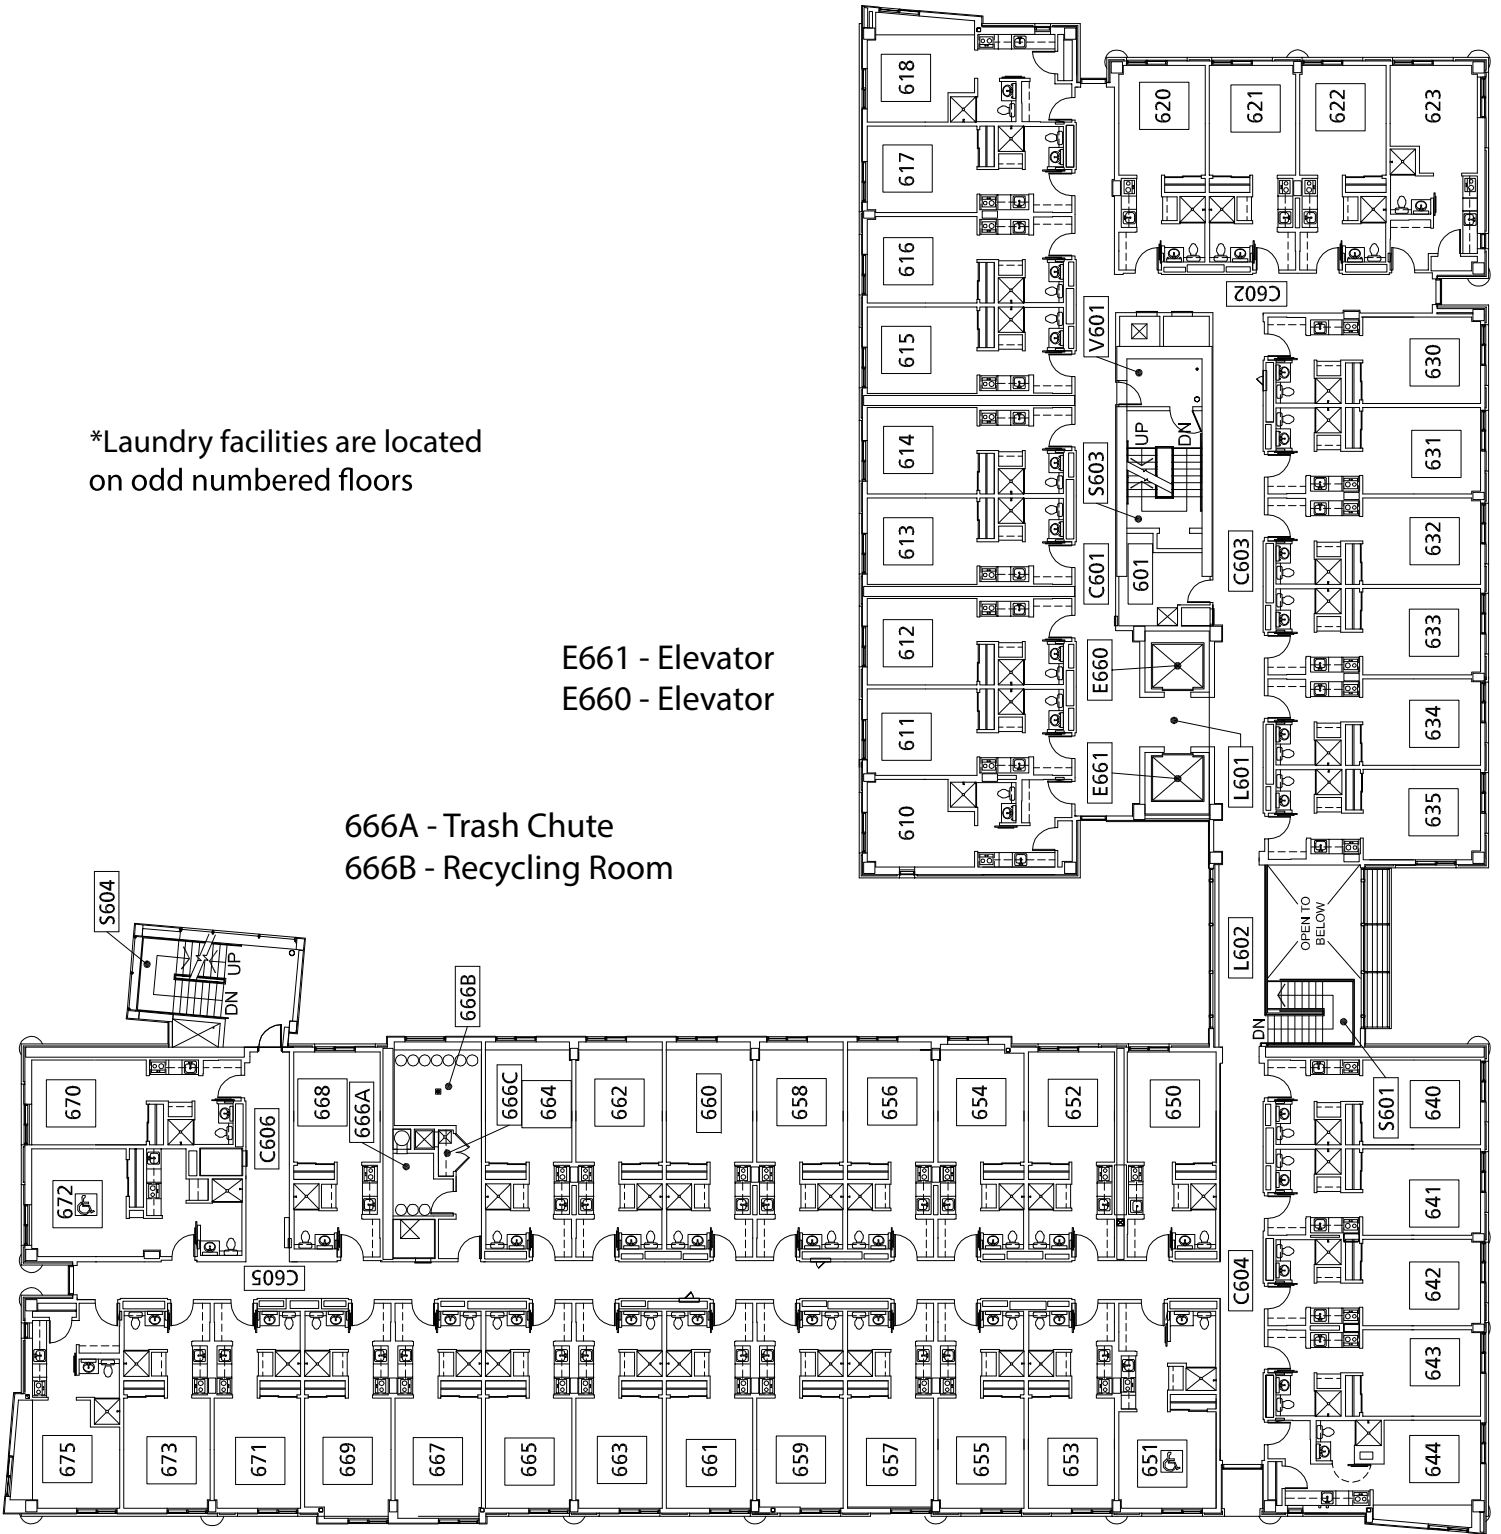

Broadway

THIRD FLOOR PLAN

SW Sixth Avenue

E361 - Elevator
E360 - Elevator

366A - Trash Chute
366B - Laundry

Lounge

SW Broadway

Broadway

FOURTH FLOOR PLAN*

SW Sixth Avenue

*Laundry facilities are located on odd numbered floors

E461 - Elevator
E460 - Elevator

466A - Trash Chute
466B - Recycling Room

SW Broadway

Broadway

FIFTH FLOOR PLAN

SW Sixth Avenue

E561 - Elevator
E560 - Elevator

566A - Trash Chute
566B - Laundry

Lounge

SW Broadway

Broadway

SIXTH FLOOR PLAN*

SW Sixth Avenue

*Laundry facilities are located on odd numbered floors

E661 - Elevator
E660 - Elevator

666A - Trash Chute
666B - Recycling Room

SW Broadway

Broadway

SEVENTH FLOOR PLAN

SW Sixth Avenue

E761 - Elevator
E760 - Elevator