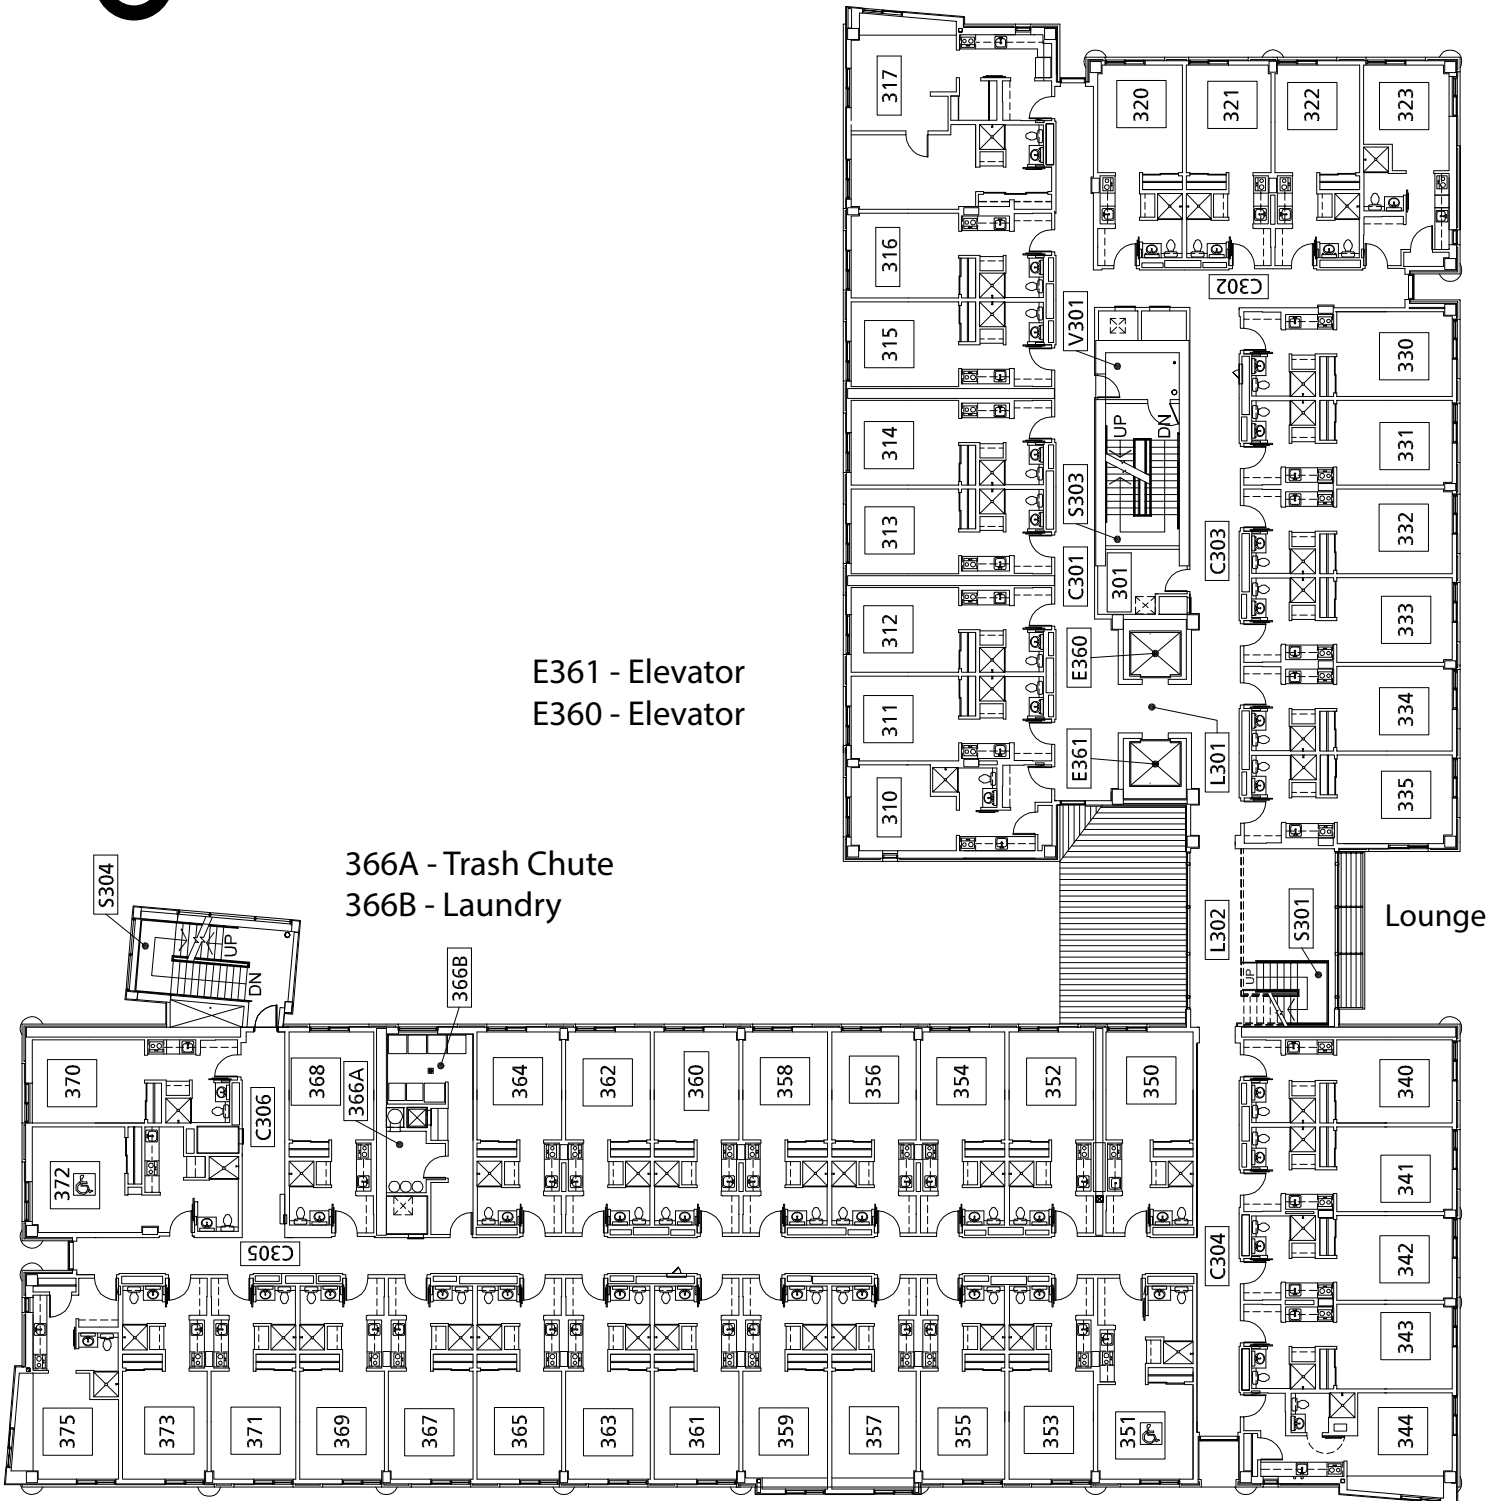

Broadway

THIRD FLOOR PLAN

SW Sixth Avenue

E361 - Elevator
E360 - Elevator

366A - Trash Chute
366B - Laundry

Lounge

SW Broadway

Broadway

FOURTH FLOOR PLAN*

SW Sixth Avenue

*Laundry facilities are located on odd numbered floors

E461 - Elevator
E460 - Elevator

466A - Trash Chute
466B - Recycling Room

SW Broadway

Broadway

FIFTH FLOOR PLAN

SW Sixth Avenue

E561 - Elevator
E560 - Elevator

566A - Trash Chute
566B - Laundry

Lounge

SW Broadway

Broadway

SIXTH FLOOR PLAN*

SW Sixth Avenue