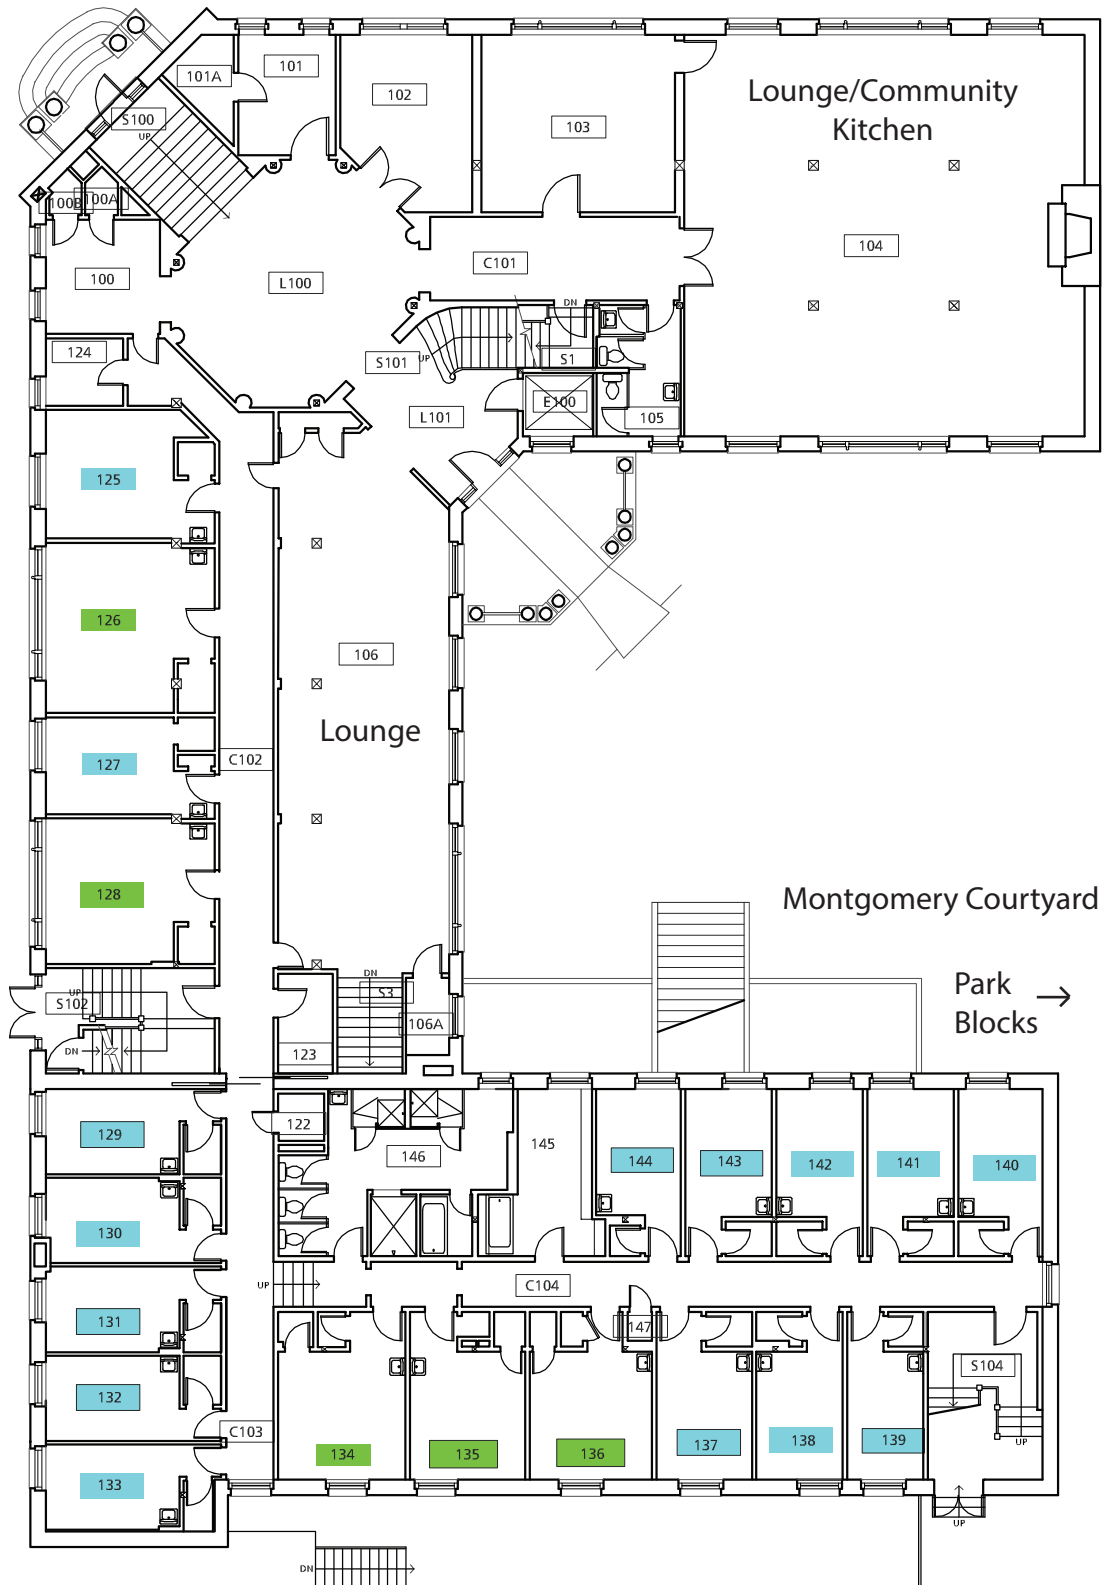

Montgomery Court

FIRST FLOOR PLAN *

SLEEPER

Single

Double

SW Tenth Avenue

SW Montgomery Street

*Laundry facilities and bike storage spaces are located in the basement

Montgomery Court

SECOND FLOOR PLAN *

SLEEPER

Single
Double

SW Montgomery Street

SW Tenth Avenue

*Lounges/Community Kitchen located on first floor

Montgomery Courtyard → Park Blocks

*Laundry facilities and bike storage spaces are located in the basement

Montgomery Court

THIRD FLOOR PLAN*

SLEEPER

Single

Double

SW Montgomery Street

SW Tenth Avenue

*Lounges/Community Kitchen located on first floor

Montgomery Courtyard

Park Blocks →

*Laundry facilities and bike storage spaces are located in the basement

Montgomery Court

FOURTH FLOOR PLAN*

SLEEPER

Single