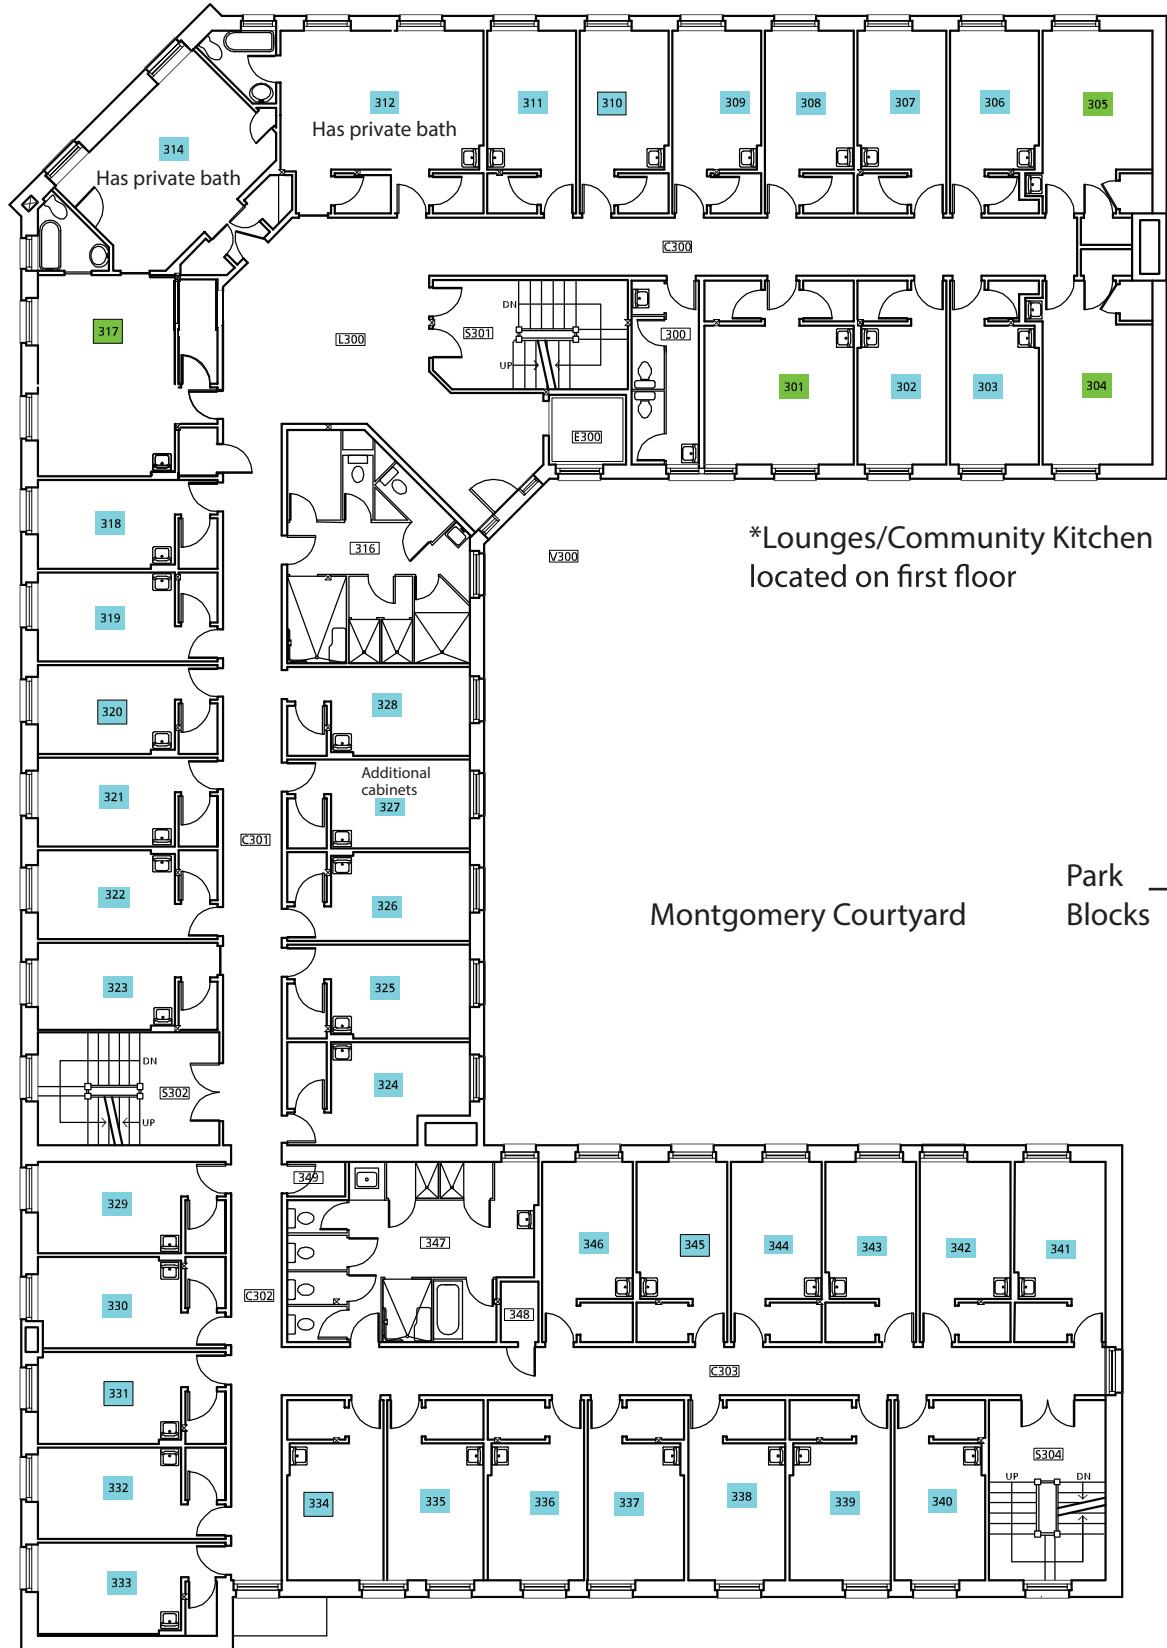

Montgomery Court

SECOND FLOOR PLAN *

SLEEPER

Single
Double

SW Montgomery Street

SW Tenth Avenue

*Lounges/Community Kitchen located on first floor

Montgomery Courtyard → Park Blocks

*Laundry facilities and bike storage spaces are located in the basement

Montgomery Court

THIRD FLOOR PLAN*

SLEEPER

Single

Double

SW Montgomery Street

SW Tenth Avenue

*Lounges/Community Kitchen located on first floor

Montgomery Courtyard

Park Blocks →

*Laundry facilities and bike storage spaces are located in the basement

Montgomery Court

FOURTH FLOOR PLAN*

SLEEPER

Single

Double

SW Montgomery Street

SW Tenth Avenue

*Lounges/Community Kitchen located on first floor

Montgomery Courtyard

Park →
Blocks

*Laundry facilities and bike storage spaces are located in the basement