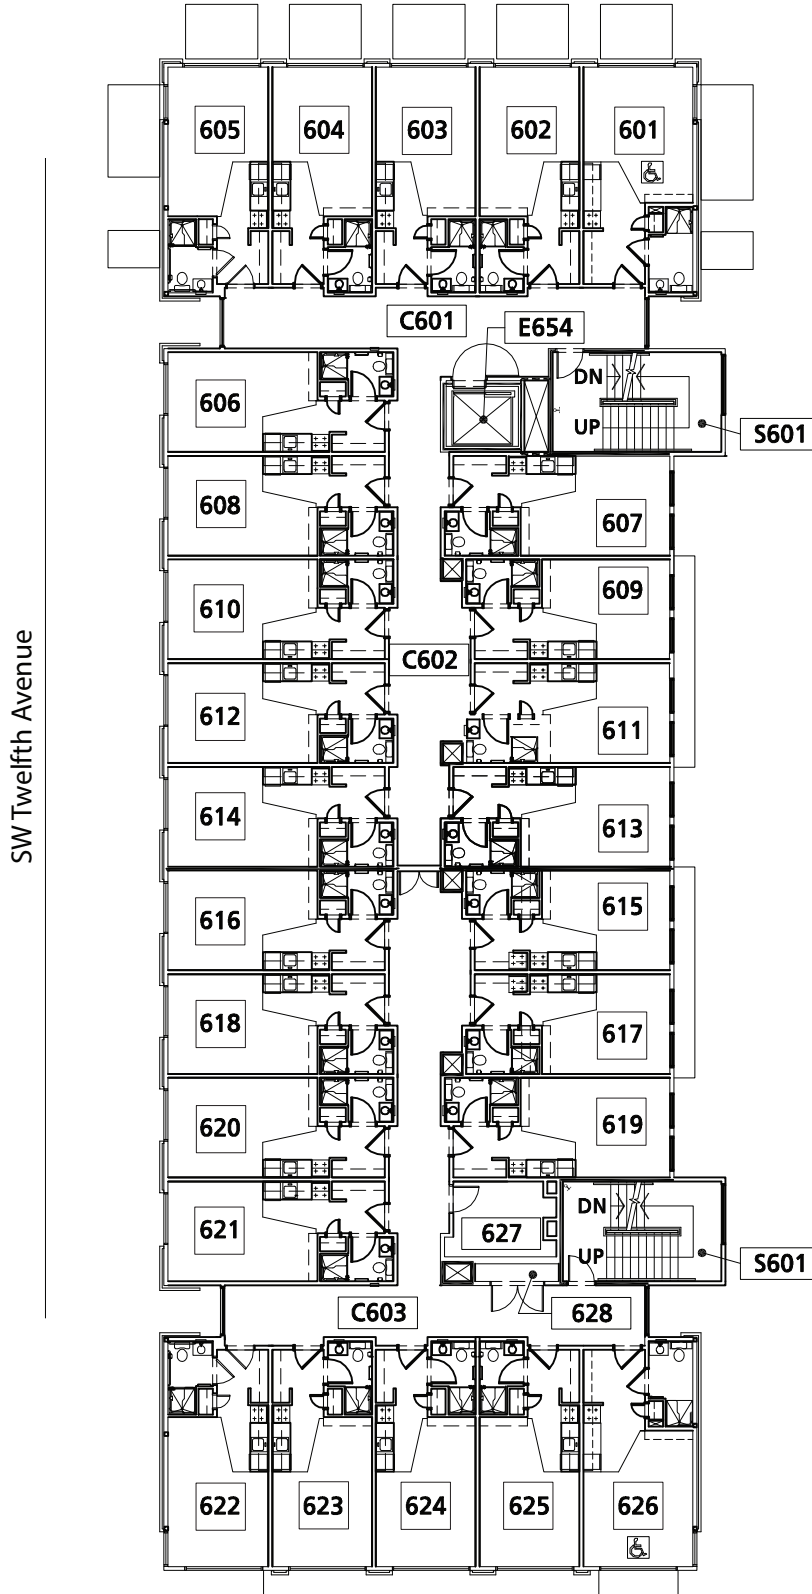

Stephen Epler

SECOND FLOOR PLAN*

SW Montgomery Street

*Bike room is located on 1st Floor

*Laundry facilities are located on the 3rd, 5th and 6th floors (room ending in -27)

Stephen Epler

THIRD FLOOR PLAN

SW Montgomery Street

SW Twelfth Avenue

*Bike room is located on 1st Floor

327 - Laundry

Stephen Epler

FOURTH FLOOR PLAN*

SW Montgomery Street

*Bike room is located on 1st Floor

*Laundry facilities are located on the 3rd, 5th and 6th floors (room ending in -27)

Stephen Epler

FIFTH FLOOR PLAN

SW Montgomery Street

*Bike room is located on 1st Floor

Laundry - 527

Stephen Epler

SIXTH FLOOR PLAN

SW Montgomery Street