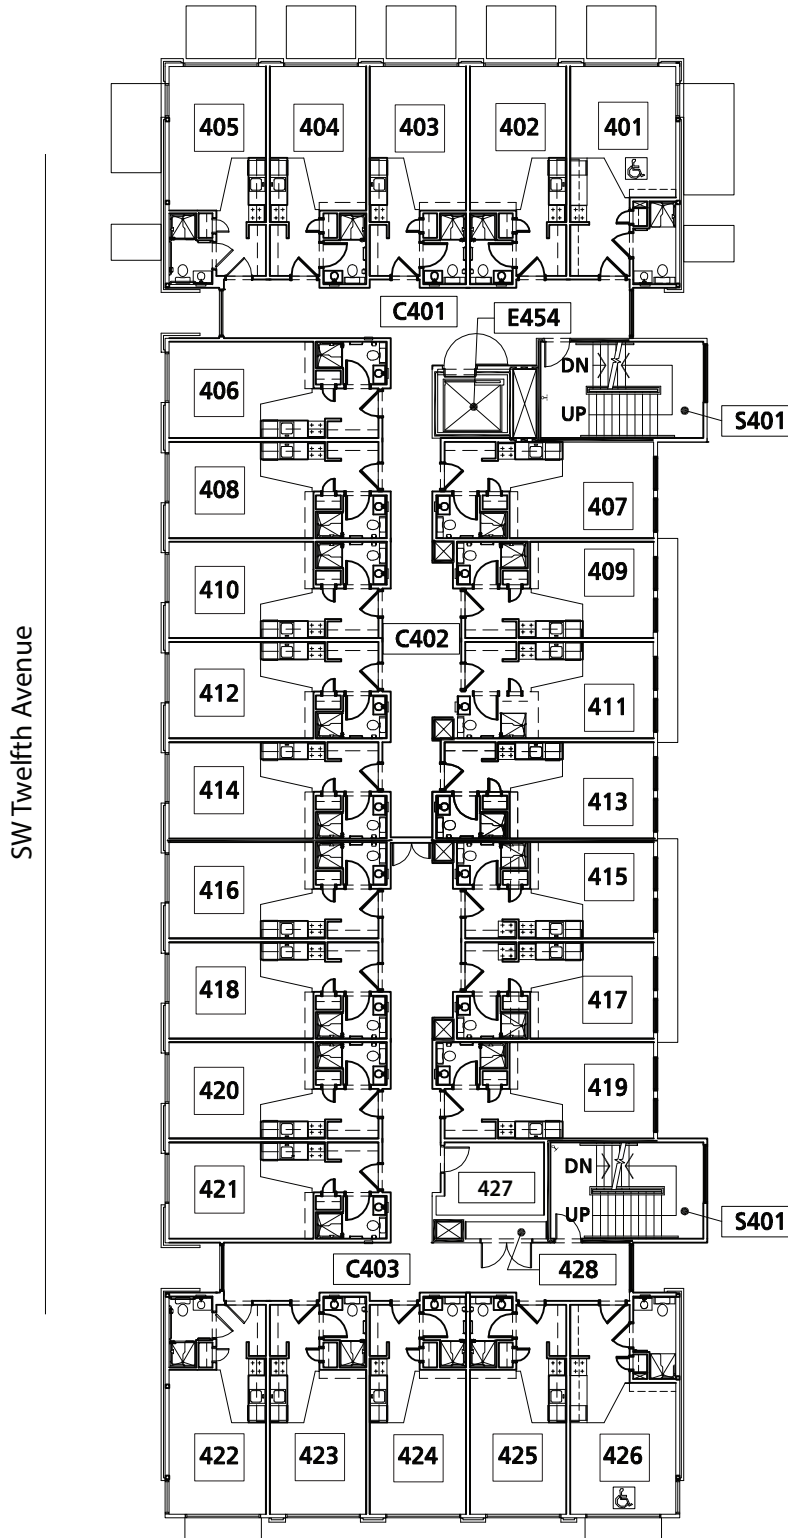

Stephen Epler

SECOND FLOOR PLAN*

SW Montgomery Street

*Bike room is located on 1st Floor

*Laundry facilities are located on the 3rd, 5th and 6th floors (room ending in -27)

Stephen Epler

THIRD FLOOR PLAN

SW Montgomery Street

SW Twelfth Avenue

*Bike room is located on 1st Floor

327 - Laundry

Stephen Epler

FOURTH FLOOR PLAN*

SW Montgomery Street

*Bike room is located on 1st Floor

*Laundry facilities are located on the 3rd, 5th and 6th floors (room ending in -27)

Stephen Epler

FIFTH FLOOR PLAN

SW Montgomery Street

*Bike room is located on 1st Floor

Laundry - 527

Stephen Epler

SIXTH FLOOR PLAN

SW Montgomery Street