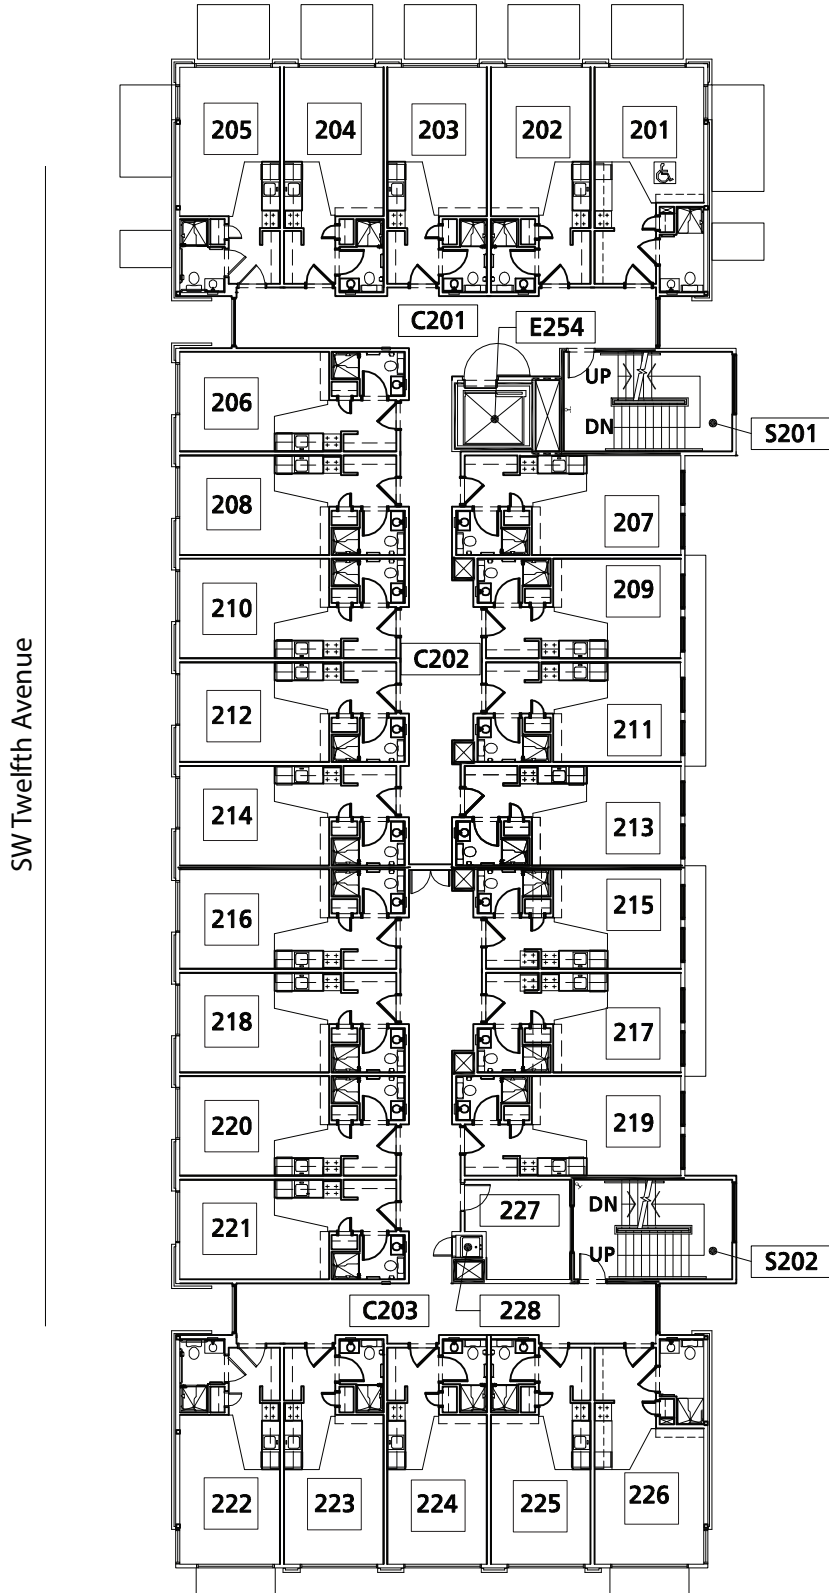

Stephen Epler

SECOND FLOOR PLAN*

SW Montgomery Street

*Bike room is located on 1st Floor

*Laundry facilities are located on the 3rd, 5th and 6th floors (room ending in -27)

Stephen Epler

THIRD FLOOR PLAN

SW Montgomery Street

SW Twelfth Avenue

*Bike room is located on 1st Floor

327 - Laundry

Stephen Epler

FOURTH FLOOR PLAN*

SW Montgomery Street

*Bike room is located on 1st Floor

*Laundry facilities are located on the 3rd, 5th and 6th floors (room ending in -27)

Stephen Epler

FIFTH FLOOR PLAN

SW Montgomery Street

*Bike room is located on 1st Floor

Laundry - 527

Stephen Epler

SIXTH FLOOR PLAN

SW Montgomery Street

SW Twelfth Avenue

*Bike room is located on 1st Floor

Laundry - 627