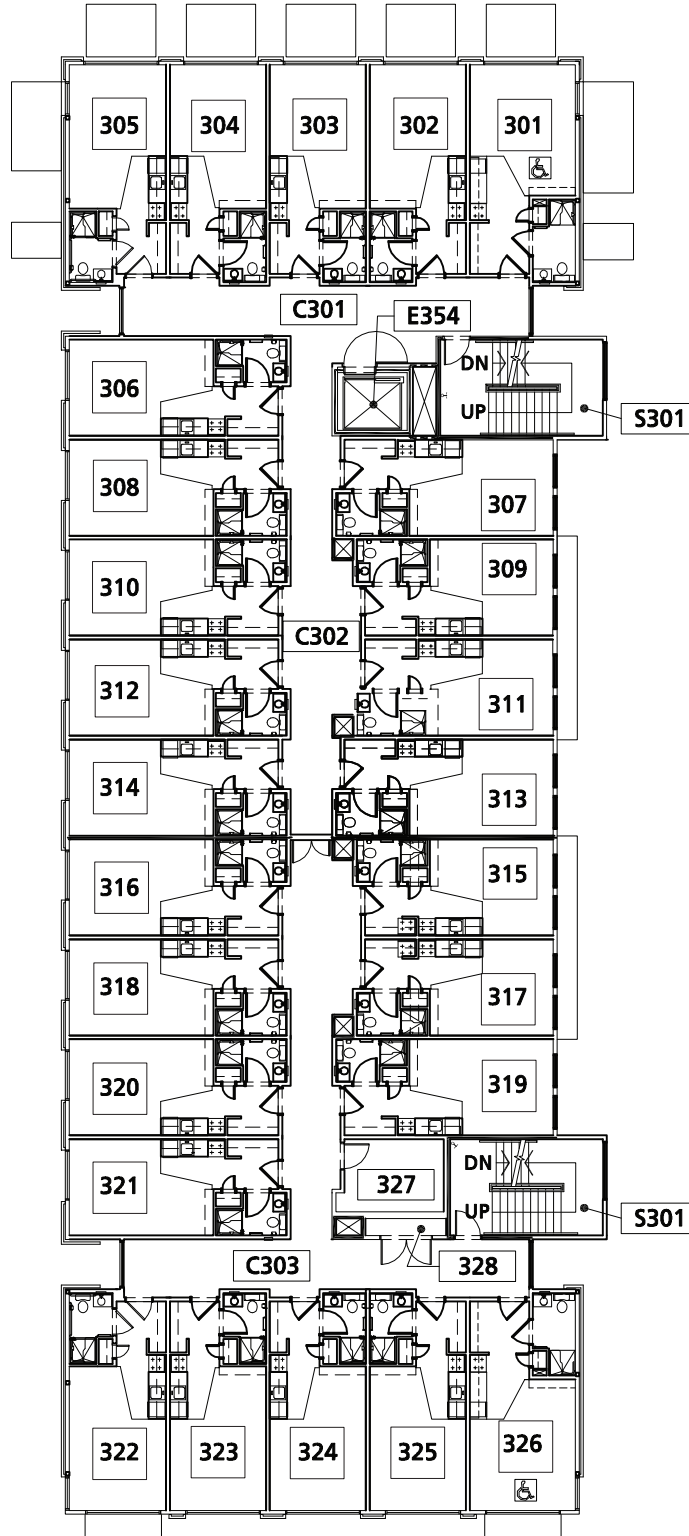

Stephen Epler

SECOND FLOOR PLAN*

SW Montgomery Street

*Bike room is located on 1st Floor

*Laundry facilities are located on the 3rd, 5th and 6th floors (room ending in -27)

Stephen Epler

THIRD FLOOR PLAN

SW Montgomery Street

SW Twelfth Avenue

*Bike room is located on 1st Floor

327 - Laundry

Stephen Epler

FOURTH FLOOR PLAN*

SW Montgomery Street

*Bike room is located on 1st Floor

*Laundry facilities are located on the 3rd, 5th and 6th floors (room ending in -27)

Stephen Epler

FIFTH FLOOR PLAN

SW Montgomery Street

*Bike room is located on 1st Floor

Laundry - 527

Stephen Epler

SIXTH FLOOR PLAN

SW Montgomery Street