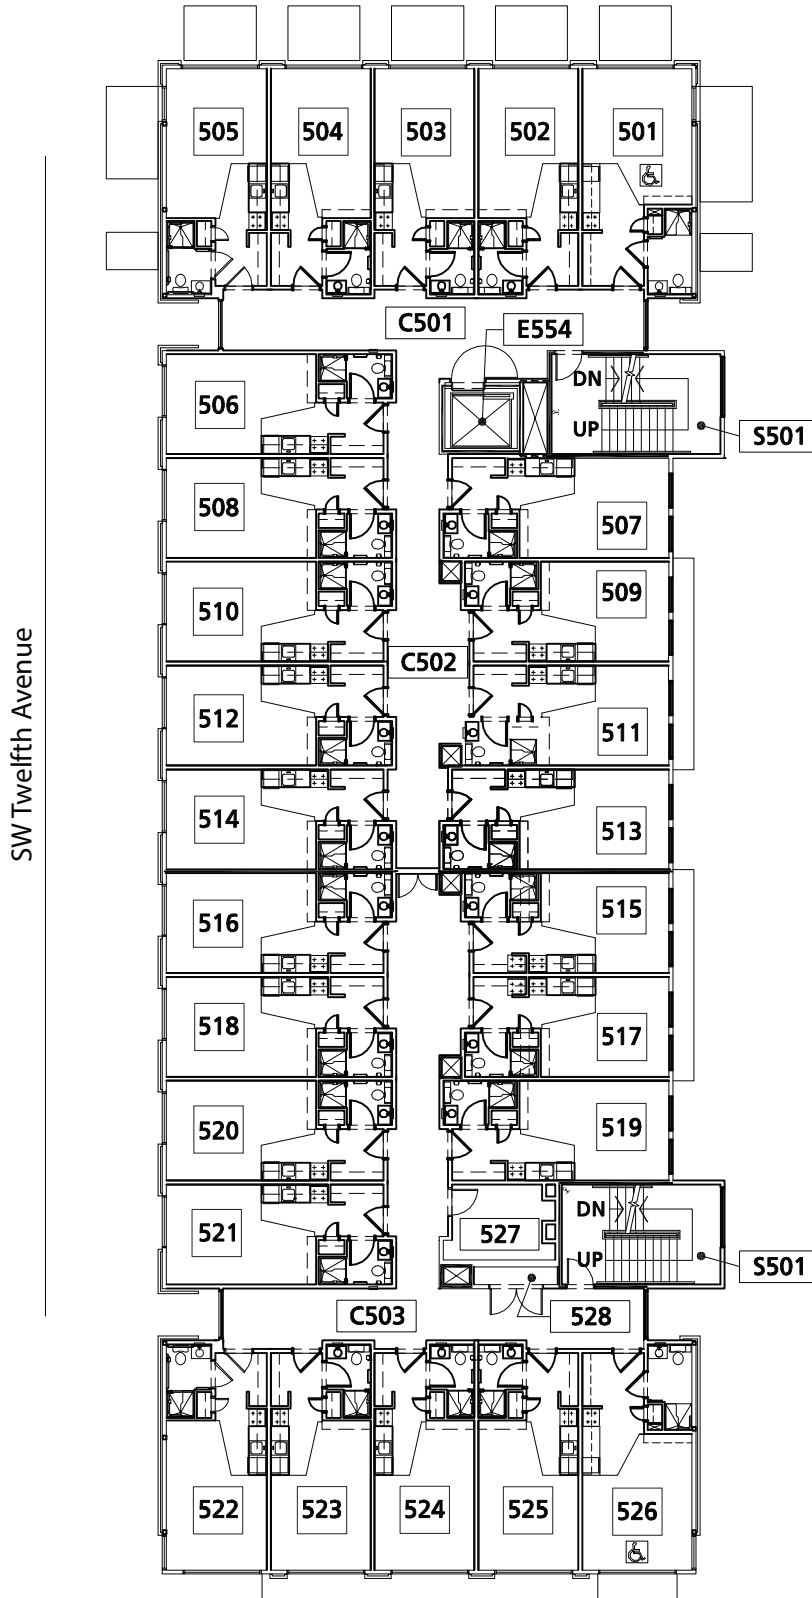

Stephen Epler

SECOND FLOOR PLAN*

SW Montgomery Street

*Bike room is located on 1st Floor

*Laundry facilities are located on the 3rd, 5th and 6th floors (room ending in -27)

Stephen Epler

THIRD FLOOR PLAN

SW Montgomery Street

SW Twelfth Avenue

*Bike room is located on 1st Floor

327 - Laundry

Stephen Epler

FOURTH FLOOR PLAN*

SW Montgomery Street

*Bike room is located on 1st Floor

*Laundry facilities are located on the 3rd, 5th and 6th floors (room ending in -27)

Stephen Epler

FIFTH FLOOR PLAN

SW Montgomery Street

*Bike room is located on 1st Floor

Laundry - 527

Stephen Epler

SIXTH FLOOR PLAN

SW Montgomery Street