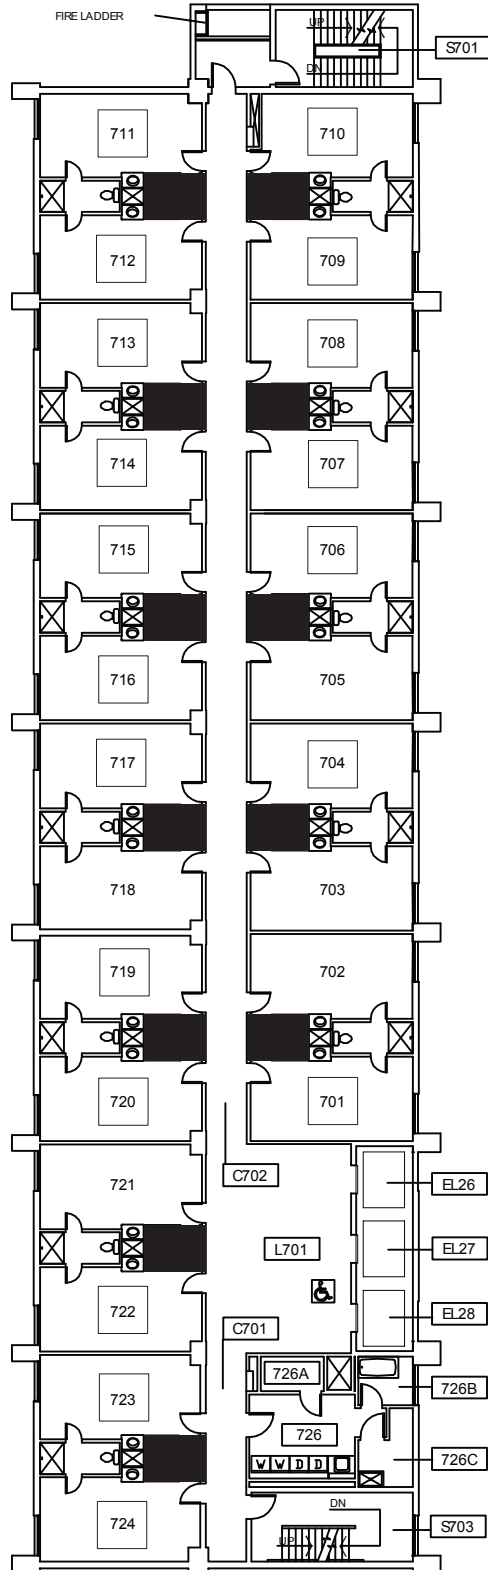

Ondine

THIRD FLOOR PLAN

SW Hall Street

MAX Green/Yellow Rail Line →

SW Sixth Avenue

*Victor's Dining and Convenience store is located on the 1st floor

All rooms on this floor have private bathrooms

SW College Street

Ondine

FOURTH FLOOR PLAN*

SW Hall Street

MAX Green/Yellow Rail Line →

SW Sixth Avenue

All rooms on this floor have private bathrooms

*Laundry facilities are located on the 3rd, 5th, 7th, 9th, 11th, and 14th floors

All rooms on this floor have private bathrooms

*Laundry facilities are located on the 3rd, 5th, 7th, 9th, 11th, and 14th floors

Elevators

SW College Street

Ondine

SEVENTH FLOOR PLAN

SW Hall Street

MAX Green/Yellow Rail Line →
SW Sixth Avenue

All rooms on this floor
have suite-style bathrooms

Elevators

*Laundry facilities are
located on the 3rd, 5th, 7th,
9th, 11th, and 14th floors

SW College Street

Ondine

NINTH FLOOR PLAN

SW Hall Street

MAX Green/Yellow Rail Line →