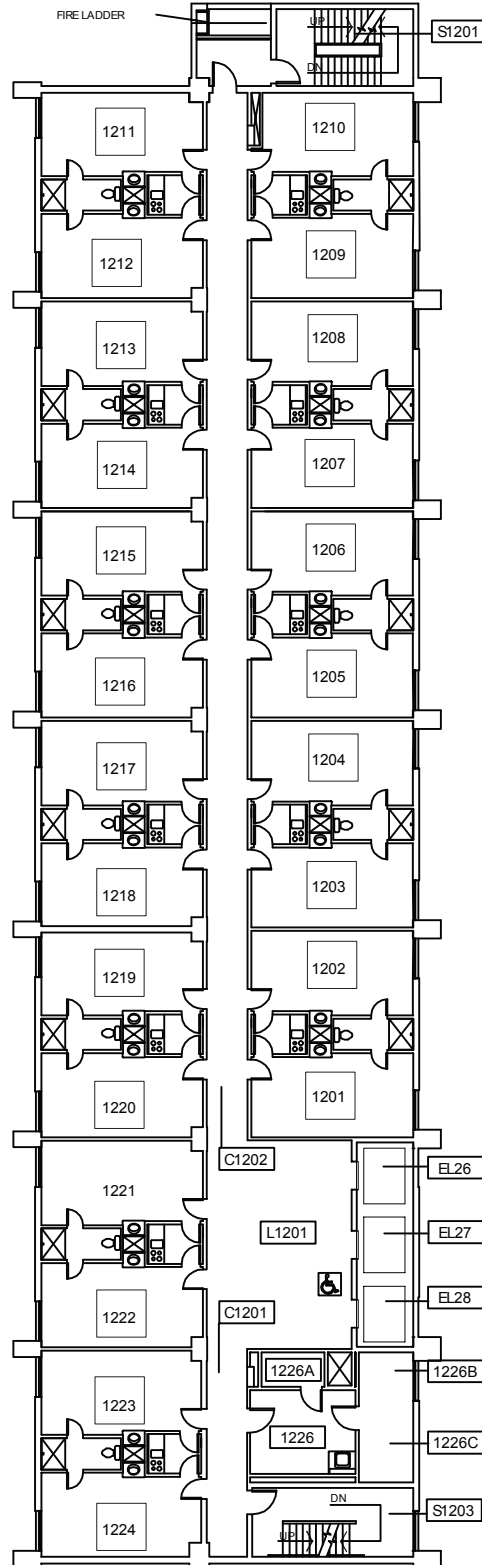

Ondine

THIRD FLOOR PLAN

SW Hall Street

MAX Green/Yellow Rail Line →

SW Sixth Avenue

*Victor's Dining and Convenience store is located on the 1st floor

All rooms on this floor have private bathrooms

SW College Street

Ondine

FOURTH FLOOR PLAN*

SW Hall Street

MAX Green/Yellow Rail Line →

SW Sixth Avenue

All rooms on this floor have private bathrooms

*Laundry facilities are located on the 3rd, 5th, 7th, 9th, 11th, and 14th floors

SW College Street

Ondine

TWELFTH FLOOR PLAN

SW Hall Street

MAX Green/Yellow Rail Line →

SW Sixth Avenue

All rooms on this floor have suite-style bathrooms and kitchenettes

Elevators

*Laundry facilities are located on the 3rd, 5th, 7th, 9th, 11th, and 14th floors

SW College Street

Ondine

FOURTEENTH FLOOR PLAN

SW Hall Street

MAX Green/Yellow Rail Line →

SW Sixth Avenue

All rooms on this floor have suite-style bathrooms and kitchenettes