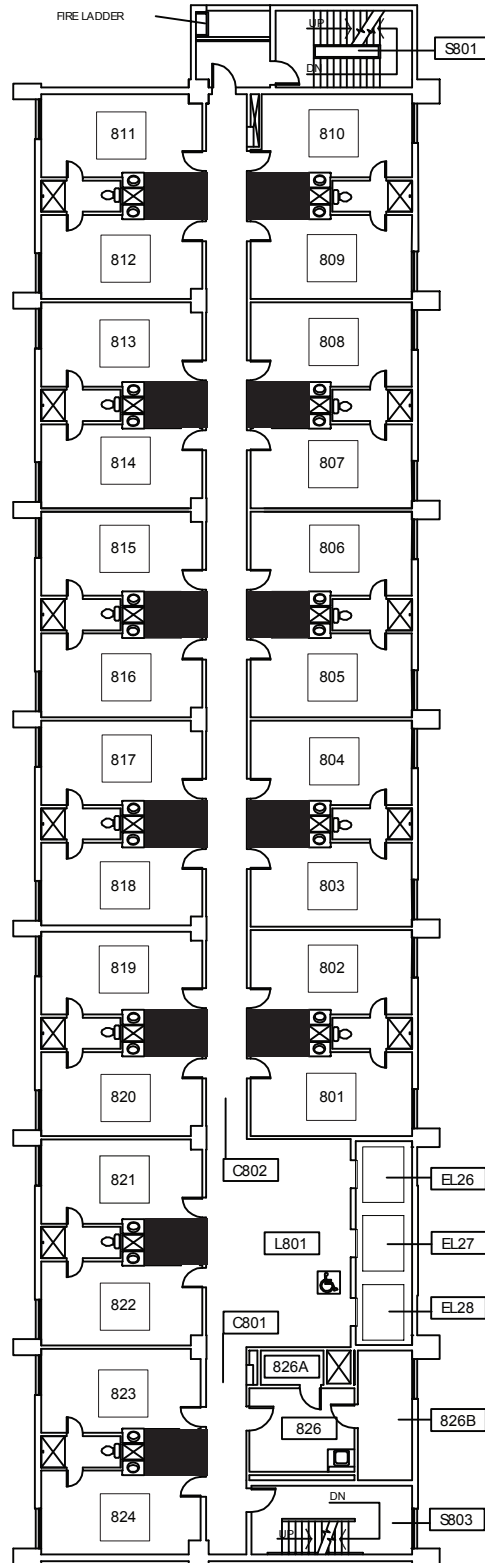

Ondine

THIRD FLOOR PLAN

SW Hall Street

MAX Green/Yellow Rail Line →

SW Sixth Avenue

*Victor's Dining and Convenience store is located on the 1st floor

All rooms on this floor have private bathrooms

SW College Street

Ondine

FOURTH FLOOR PLAN*

SW Hall Street

MAX Green/Yellow Rail Line →

SW Sixth Avenue

All rooms on this floor have private bathrooms

*Laundry facilities are located on the 3rd, 5th, 7th, 9th, 11th, and 14th floors

All rooms on this floor have private bathrooms

*Laundry facilities are located on the 3rd, 5th, 7th, 9th, 11th, and 14th floors

Elevators

SW College Street

Ondine

SEVENTH FLOOR PLAN

SW Hall Street

MAX Green/Yellow Rail Line →
SW Sixth Avenue

All rooms on this floor
have suite-style bathrooms

Elevators

*Laundry facilities are
located on the 3rd, 5th, 7th,
9th, 11th, and 14th floors

SW College Street

Ondine

NINTH FLOOR PLAN

SW Hall Street

MAX Green/Yellow Rail Line →