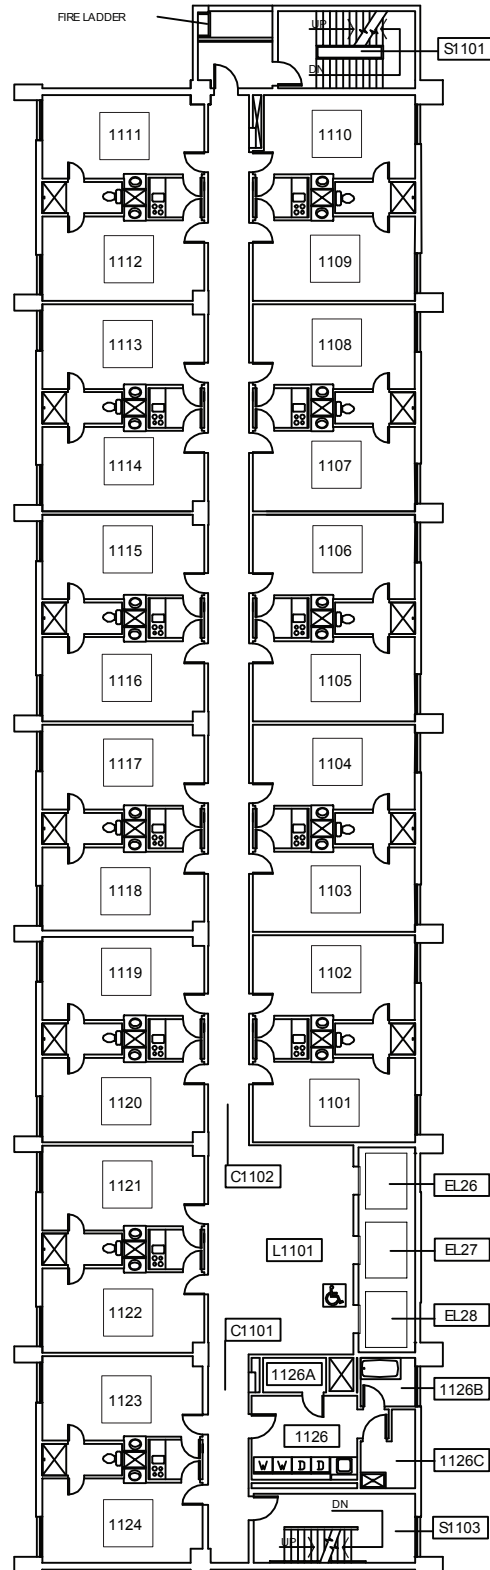

Ondine

THIRD FLOOR PLAN

SW Hall Street

MAX Green/Yellow Rail Line →

SW Sixth Avenue

*Victor's Dining and Convenience store is located on the 1st floor

All rooms on this floor have private bathrooms

SW College Street

Ondine

FOURTH FLOOR PLAN*

SW Hall Street

MAX Green/Yellow Rail Line →

SW Sixth Avenue

All rooms on this floor have private bathrooms

*Laundry facilities are located on the 3rd, 5th, 7th, 9th, 11th, and 14th floors

Ondine

ELEVENTH FLOOR PLAN

SW Hall Street

MAX Green/Yellow Rail Line →

SW Sixth Avenue

All rooms on this floor have suite-style bathrooms and kitchenettes

Elevators

1126 - Laundry

*Laundry facilities are located on the 3rd, 5th, 7th, 9th, 11th, and 14th floors

SW College Street

Ondine

FOURTEENTH FLOOR PLAN

SW Hall Street

MAX Green/Yellow Rail Line →

SW Sixth Avenue

All rooms on this floor have suite-style bathrooms and kitchenettes