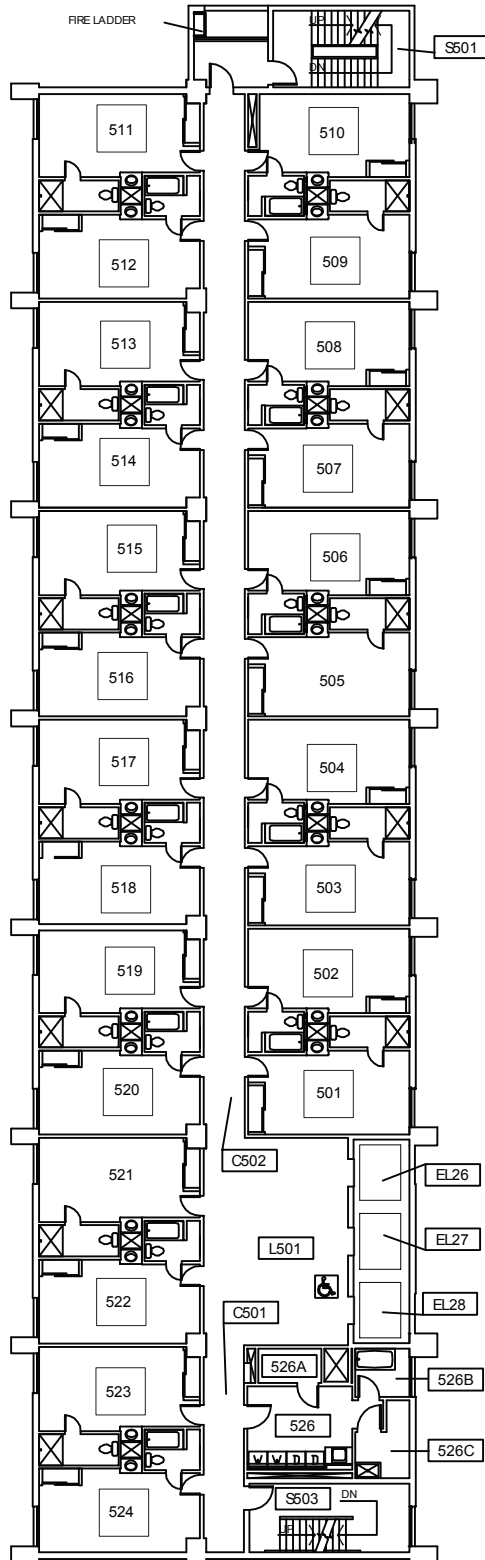

Ondine

THIRD FLOOR PLAN

SW Hall Street

MAX Green/Yellow Rail Line →

SW Sixth Avenue

*Victor's Dining and Convenience store is located on the 1st floor

All rooms on this floor have private bathrooms

SW College Street

Ondine

FOURTH FLOOR PLAN*

SW Hall Street

MAX Green/Yellow Rail Line →

SW Sixth Avenue

All rooms on this floor have private bathrooms

*Laundry facilities are located on the 3rd, 5th, 7th, 9th, 11th, and 14th floors

Elevators

SW College Street

Ondine

FIFTH FLOOR PLAN

SW Hall Street

MAX Green/Yellow Rail Line →

SW Sixth Avenue

All rooms on this floor
have private bathrooms

All rooms on this floor have private bathrooms

*Laundry facilities are located on the 3rd, 5th, 7th, 9th, 11th, and 14th floors

Elevators

SW College Street

Ondine

SEVENTH FLOOR PLAN

SW Hall Street

MAX Green/Yellow Rail Line →
SW Sixth Avenue