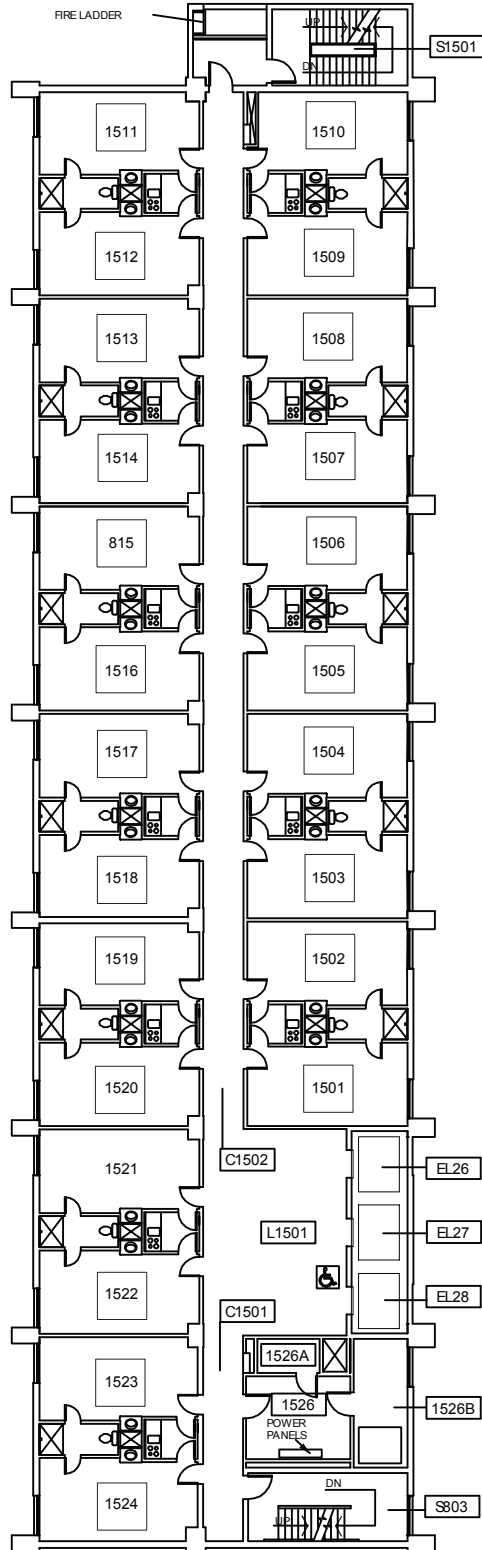

Ondine

THIRD FLOOR PLAN

SW Hall Street

MAX Green/Yellow Rail Line →

SW Sixth Avenue

*Victor's Dining and Convenience store is located on the 1st floor

All rooms on this floor have private bathrooms

SW College Street

Ondine

FOURTH FLOOR PLAN*

SW Hall Street

MAX Green/Yellow Rail Line →

SW Sixth Avenue

All rooms on this floor have private bathrooms

*Laundry facilities are located on the 3rd, 5th, 7th, 9th, 11th, and 14th floors

*Laundry facilities are located on the 3rd, 5th, 7th, 9th, 11th, and 14th floors

SW College Street

Ondine

FOURTEENTH FLOOR PLAN

SW Hall Street

MAX Green/Yellow Rail Line →

SW Sixth Avenue

All rooms on this floor have suite-style bathrooms and kitchenettes

Elevators

1426 - Laundry

SW College Street

Ondine

FIFTEENTH FLOOR PLAN

SW Hall Street

MAX Green/Yellow Rail Line →
SW Sixth Avenue

All rooms on this floor have suite-style bathrooms and kitchenettes