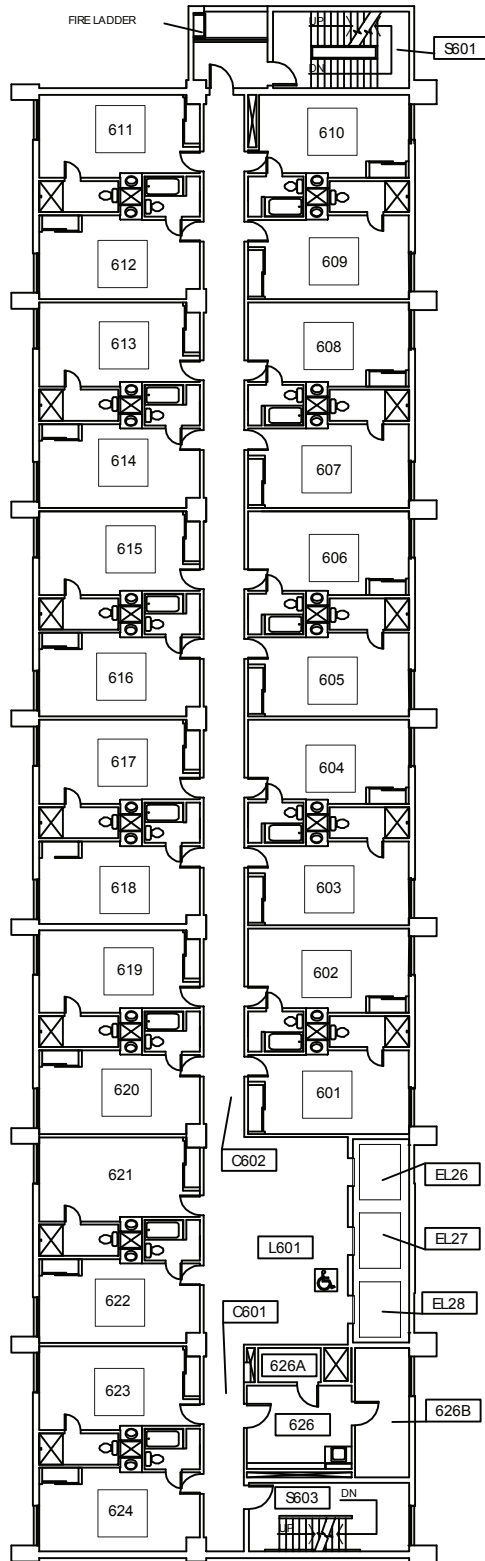

Ondine

THIRD FLOOR PLAN

SW Hall Street

MAX Green/Yellow Rail Line →

SW Sixth Avenue

*Victor's Dining and Convenience store is located on the 1st floor

All rooms on this floor have private bathrooms

SW College Street

Ondine

FOURTH FLOOR PLAN*

SW Hall Street

MAX Green/Yellow Rail Line →

SW Sixth Avenue

All rooms on this floor have private bathrooms

*Laundry facilities are located on the 3rd, 5th, 7th, 9th, 11th, and 14th floors

Elevators

526 - Laundry

SW College Street

Ondine

SIXTH FLOOR PLAN

SW Hall Street

MAX Green/Yellow Rail Line →

SW Sixth Avenue

All rooms on this floor have private bathrooms

*Laundry facilities are located on the 3rd, 5th, 7th, 9th, 11th, and 14th floors

Elevators

SW College Street

Ondine

SEVENTH FLOOR PLAN

SW Hall Street

MAX Green/Yellow Rail Line →
SW Sixth Avenue