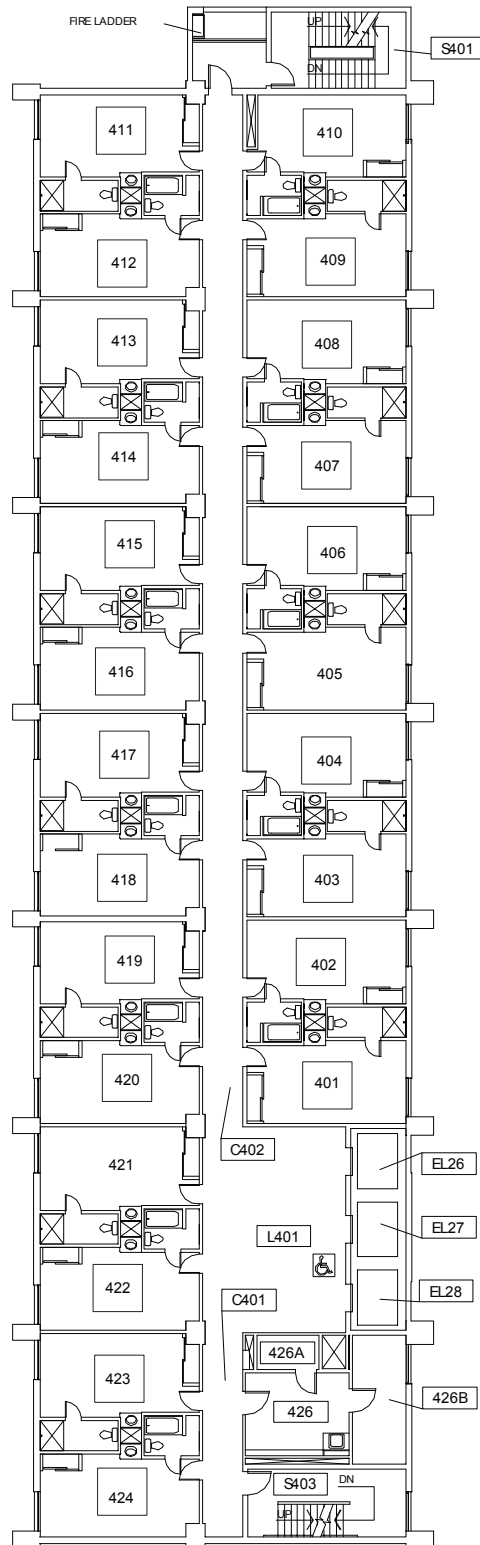

Ondine

THIRD FLOOR PLAN

SW Hall Street

MAX Green/Yellow Rail Line →

SW Sixth Avenue

*Victor's Dining and Convenience store is located on the 1st floor

All rooms on this floor have private bathrooms

SW College Street

Ondine

FOURTH FLOOR PLAN*

SW Hall Street

MAX Green/Yellow Rail Line →

SW Sixth Avenue

All rooms on this floor have private bathrooms

*Laundry facilities are located on the 3rd, 5th, 7th, 9th, 11th, and 14th floors

Elevators

SW College Street

Ondine

FIFTH FLOOR PLAN

SW Hall Street

MAX Green/Yellow Rail Line →

SW Sixth Avenue

All rooms on this floor
have private bathrooms

All rooms on this floor have private bathrooms

*Laundry facilities are located on the 3rd, 5th, 7th, 9th, 11th, and 14th floors

Elevators

SW College Street

Ondine

SEVENTH FLOOR PLAN

SW Hall Street

MAX Green/Yellow Rail Line →
SW Sixth Avenue