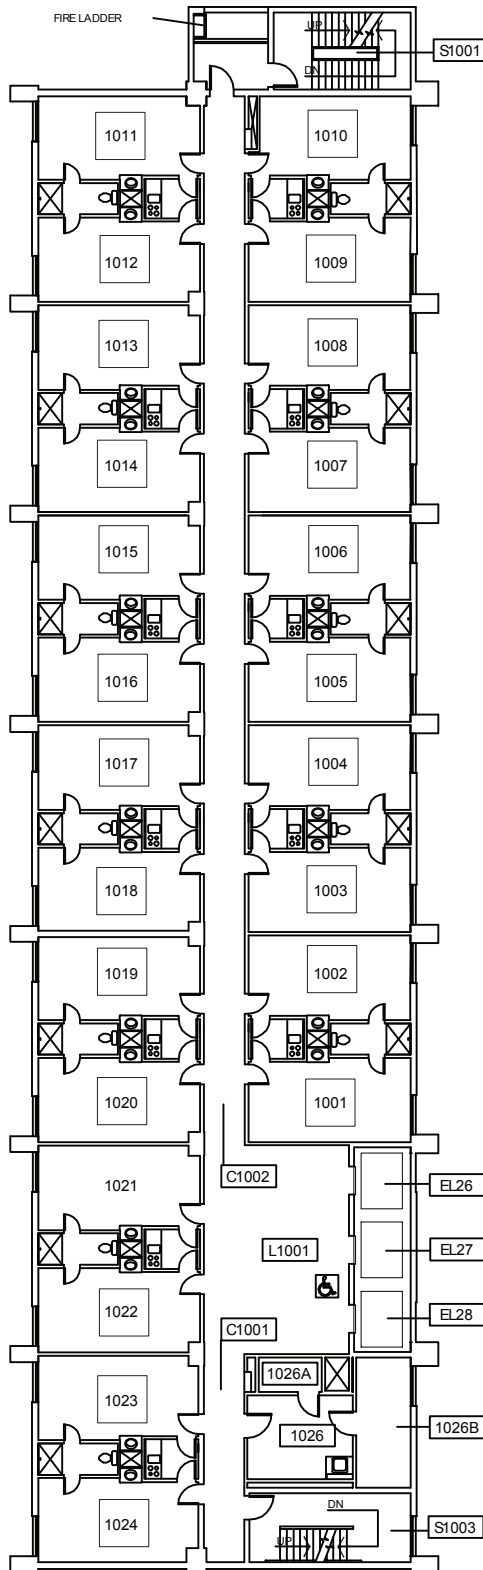

Ondine

TENTH FLOOR PLAN*

SW Hall Street

MAX Green/Yellow Rail Line →

SW Sixth Avenue

All rooms on this floor have suite-style bathrooms and kitchenettes

Elevators

*Laundry facilities are located on the 3rd, 5th, 7th, 9th, 11th, and 14th floors

SW College Street