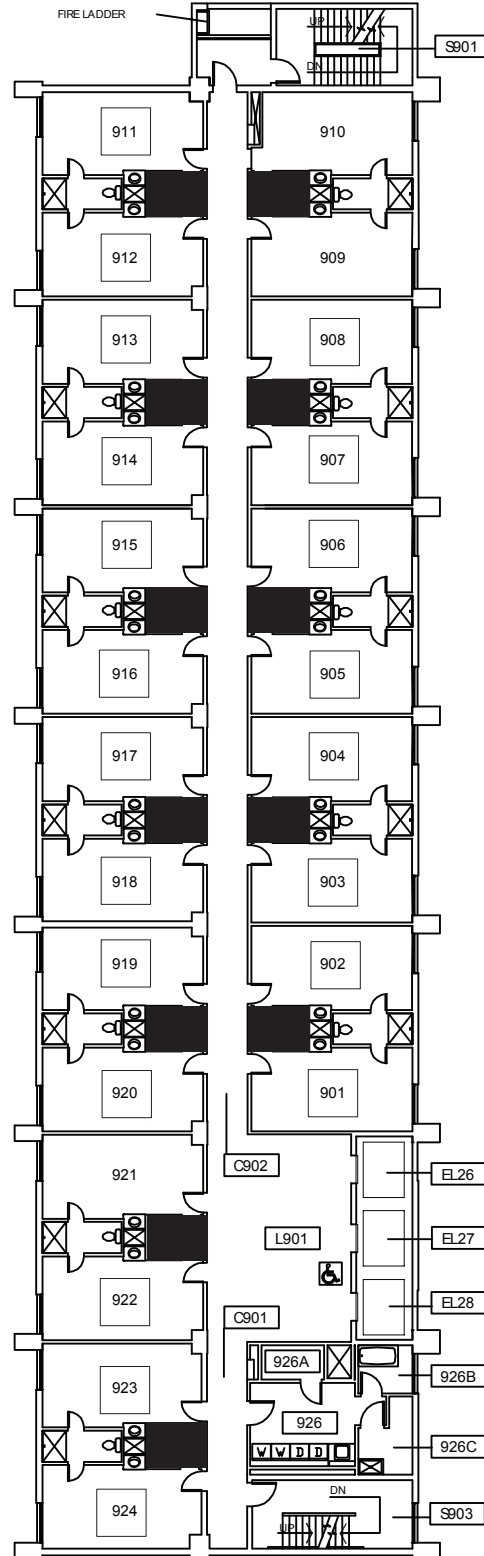

Ondine

NINTH FLOOR PLAN

SW Hall Street

MAX Green/Yellow Rail Line →

SW Sixth Avenue

All rooms on this floor
have suite-style bathrooms

Elevators

926 - Laundry

SW College Street