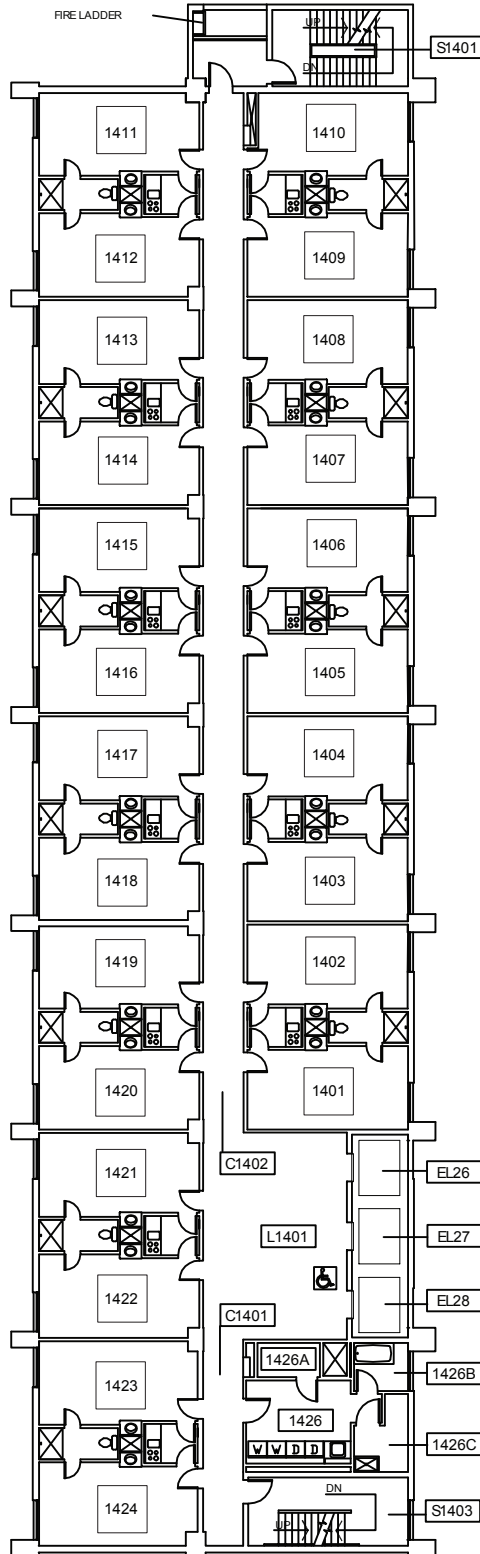

Ondine

THIRD FLOOR PLAN

SW Hall Street

MAX Green/Yellow Rail Line →

SW Sixth Avenue

*Victor's Dining and Convenience store is located on the 1st floor

All rooms on this floor have private bathrooms

SW College Street

Ondine

FOURTH FLOOR PLAN*

SW Hall Street

MAX Green/Yellow Rail Line →

SW Sixth Avenue

All rooms on this floor have private bathrooms

*Laundry facilities are located on the 3rd, 5th, 7th, 9th, 11th, and 14th floors

All rooms on this floor
have suite-style bathrooms

Elevators

*Laundry facilities are
located on the 3rd, 5th, 7th,
9th, 11th, and 14th floors

SW College Street

Ondine

NINTH FLOOR PLAN

SW Hall Street

MAX Green/Yellow Rail Line →

*Laundry facilities are located on the 3rd, 5th, 7th, 9th, 11th, and 14th floors

SW College Street

Ondine

FOURTEENTH FLOOR PLAN

SW Hall Street

MAX Green/Yellow Rail Line →

SW Sixth Avenue

All rooms on this floor have suite-style bathrooms and kitchenettes