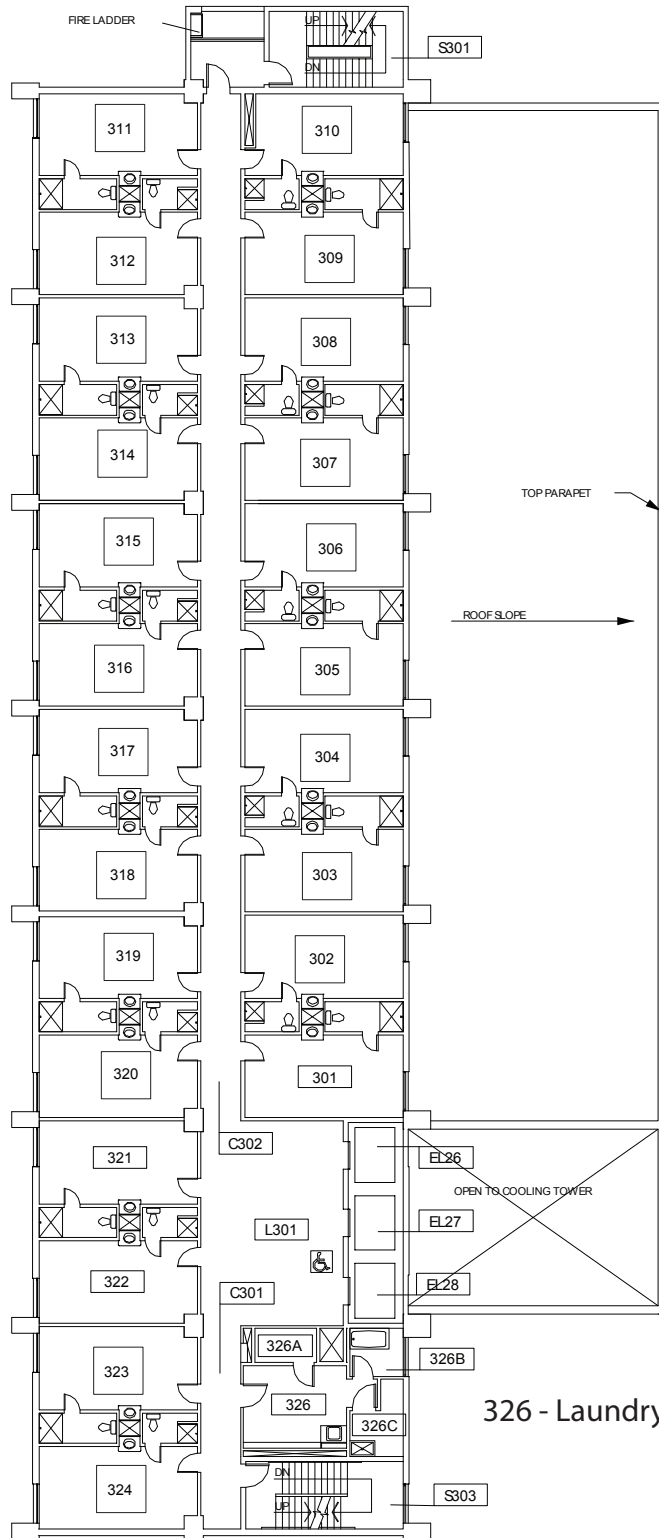

Ondine

THIRD FLOOR PLAN

SW Hall Street

MAX Green/Yellow Rail Line →

SW Sixth Avenue

*Victor's Dining and Convenience store is located on the 1st floor

All rooms on this floor have private bathrooms

SW College Street

Ondine

FOURTH FLOOR PLAN*

SW Hall Street

MAX Green/Yellow Rail Line →

SW Sixth Avenue

All rooms on this floor have private bathrooms

*Laundry facilities are located on the 3rd, 5th, 7th, 9th, 11th, and 14th floors

Elevators

SW College Street

Ondine

FIFTH FLOOR PLAN

SW Hall Street

MAX Green/Yellow Rail Line →

SW Sixth Avenue

All rooms on this floor
have private bathrooms

All rooms on this floor have private bathrooms

*Laundry facilities are located on the 3rd, 5th, 7th, 9th, 11th, and 14th floors

Elevators

SW College Street

Ondine

SEVENTH FLOOR PLAN

SW Hall Street

MAX Green/Yellow Rail Line →
SW Sixth Avenue