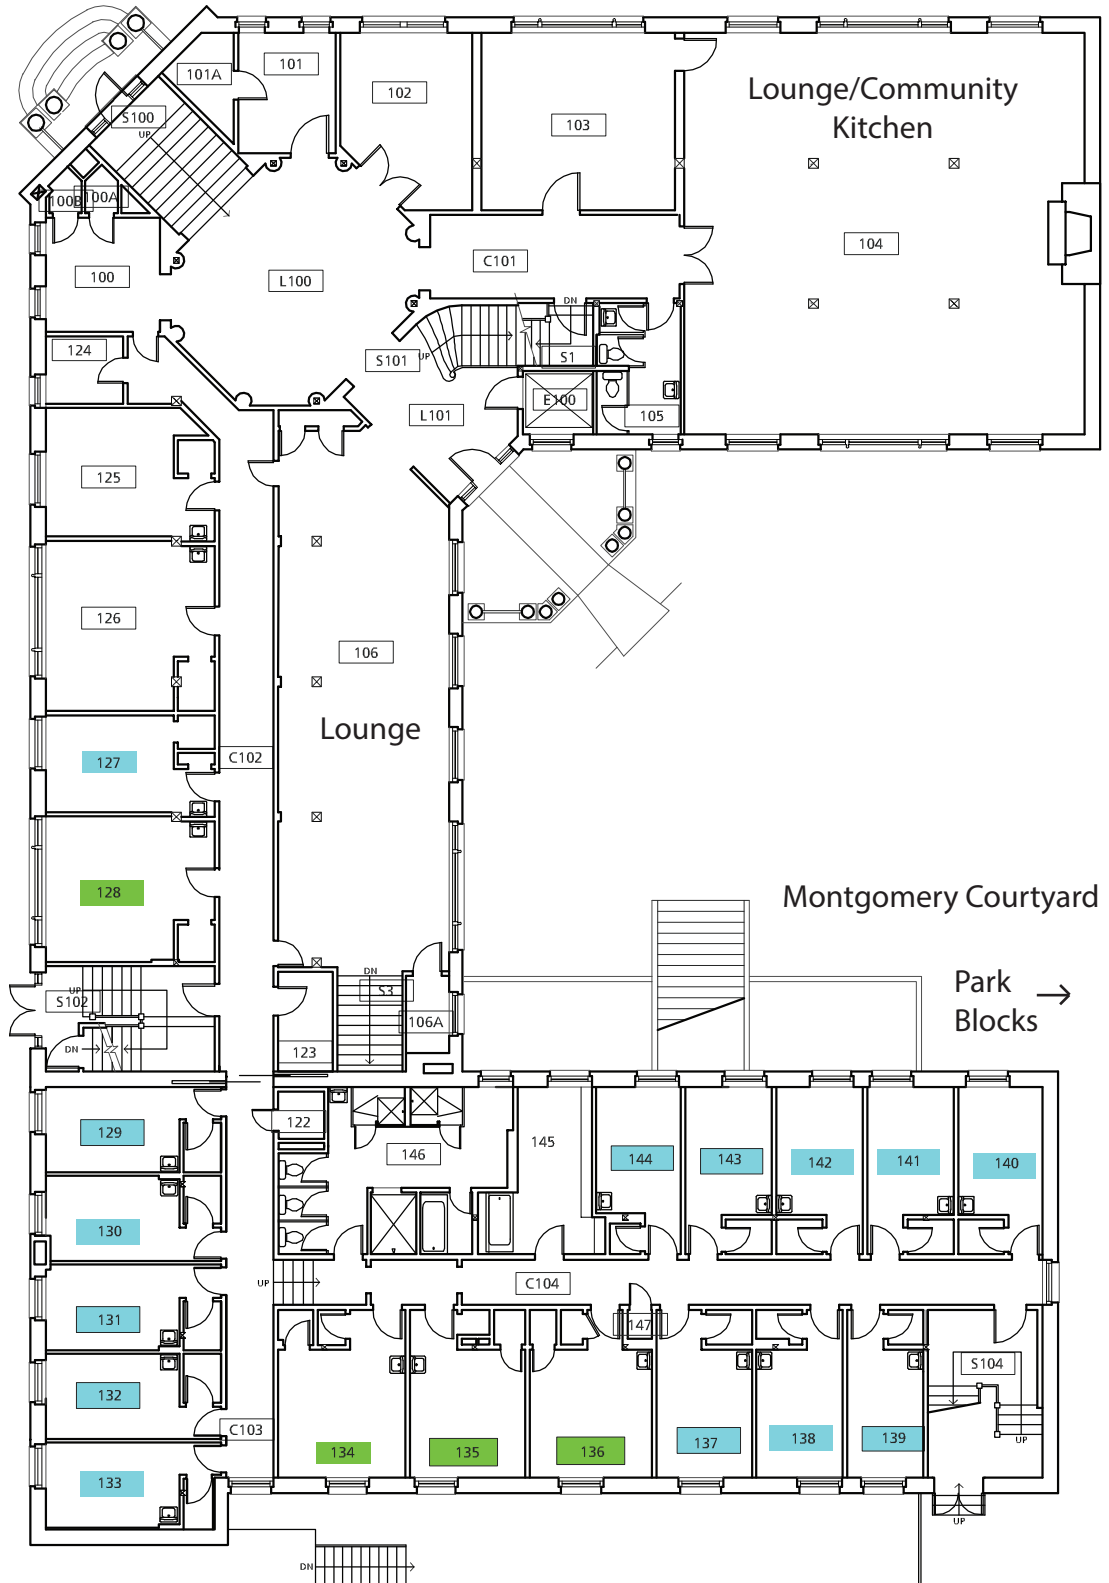

Montgomery Court

FIRST FLOOR PLAN *

SLEEPER

Single ■

Double ■

SW Tenth Avenue

SW Montgomery Street

*Laundry facilities and bike storage spaces are located in the basement

Montgomery Court

SECOND FLOOR PLAN *

SLEEPER

Single
Double

SW Montgomery Street

SW Tenth Avenue

*Lounges/Community Kitchen located on first floor

Montgomery Courtyard
Park Blocks →

*Laundry facilities and bike storage spaces are located in the basement

Montgomery Court

THIRD FLOOR PLAN*

SLEEPER

Single ■

Double ■

SW Montgomery Street

SW Tenth Avenue

*Lounges/Community Kitchen located on first floor

Montgomery Courtyard → Park Blocks →

*Laundry facilities and bike storage spaces are located in the basement

Montgomery Court

FOURTH FLOOR PLAN*

SLEEPER

Single ■