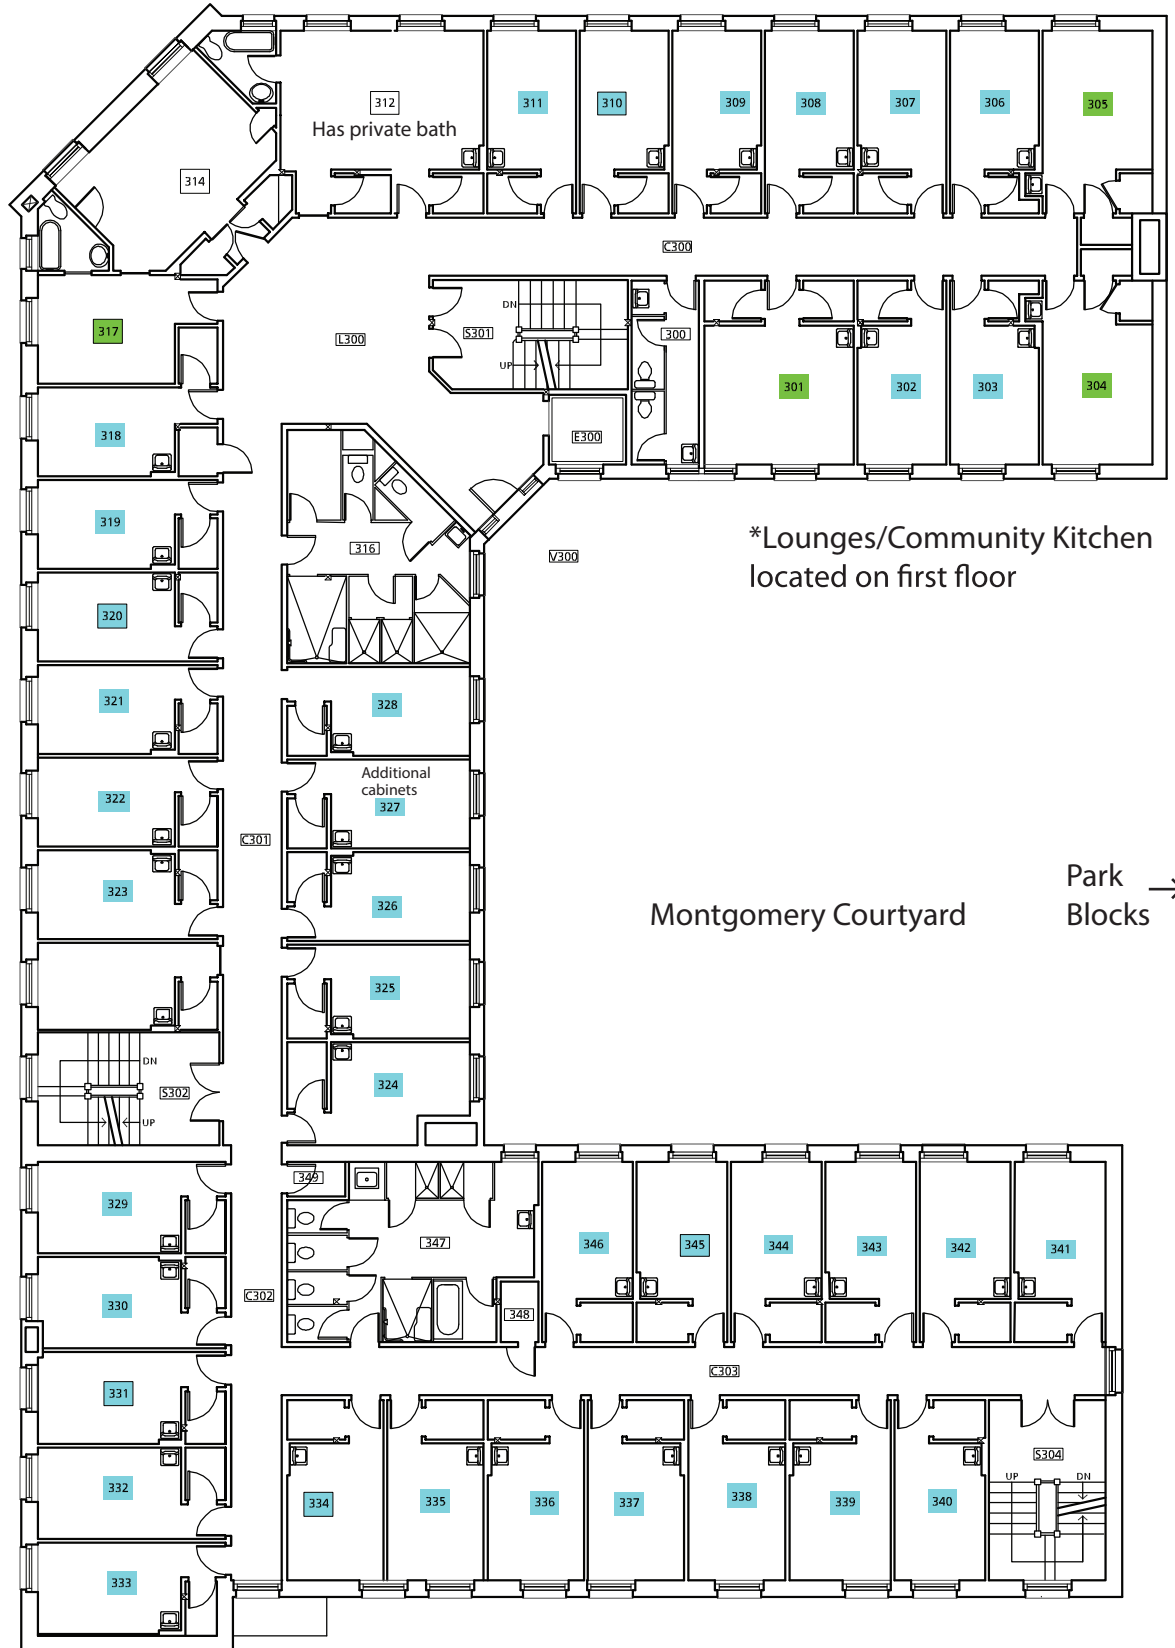

Montgomery Court

FIRST FLOOR PLAN *

SLEEPER

Single ■

Double ■

SW Tenth Avenue

SW Montgomery Street

*Laundry facilities and bike storage spaces are located in the basement

Montgomery Court

SECOND FLOOR PLAN *

SLEEPER

Single
Double

SW Montgomery Street

SW Tenth Avenue

*Lounges/Community Kitchen located on first floor

Montgomery Courtyard
Park Blocks →

*Laundry facilities and bike storage spaces are located in the basement

Montgomery Court

THIRD FLOOR PLAN*

SLEEPER

Single ■

Double ■

SW Montgomery Street

SW Tenth Avenue

*Lounges/Community Kitchen located on first floor

Montgomery Courtyard → Park Blocks →

*Laundry facilities and bike storage spaces are located in the basement

Montgomery Court

FOURTH FLOOR PLAN*

SLEEPER

Single ■