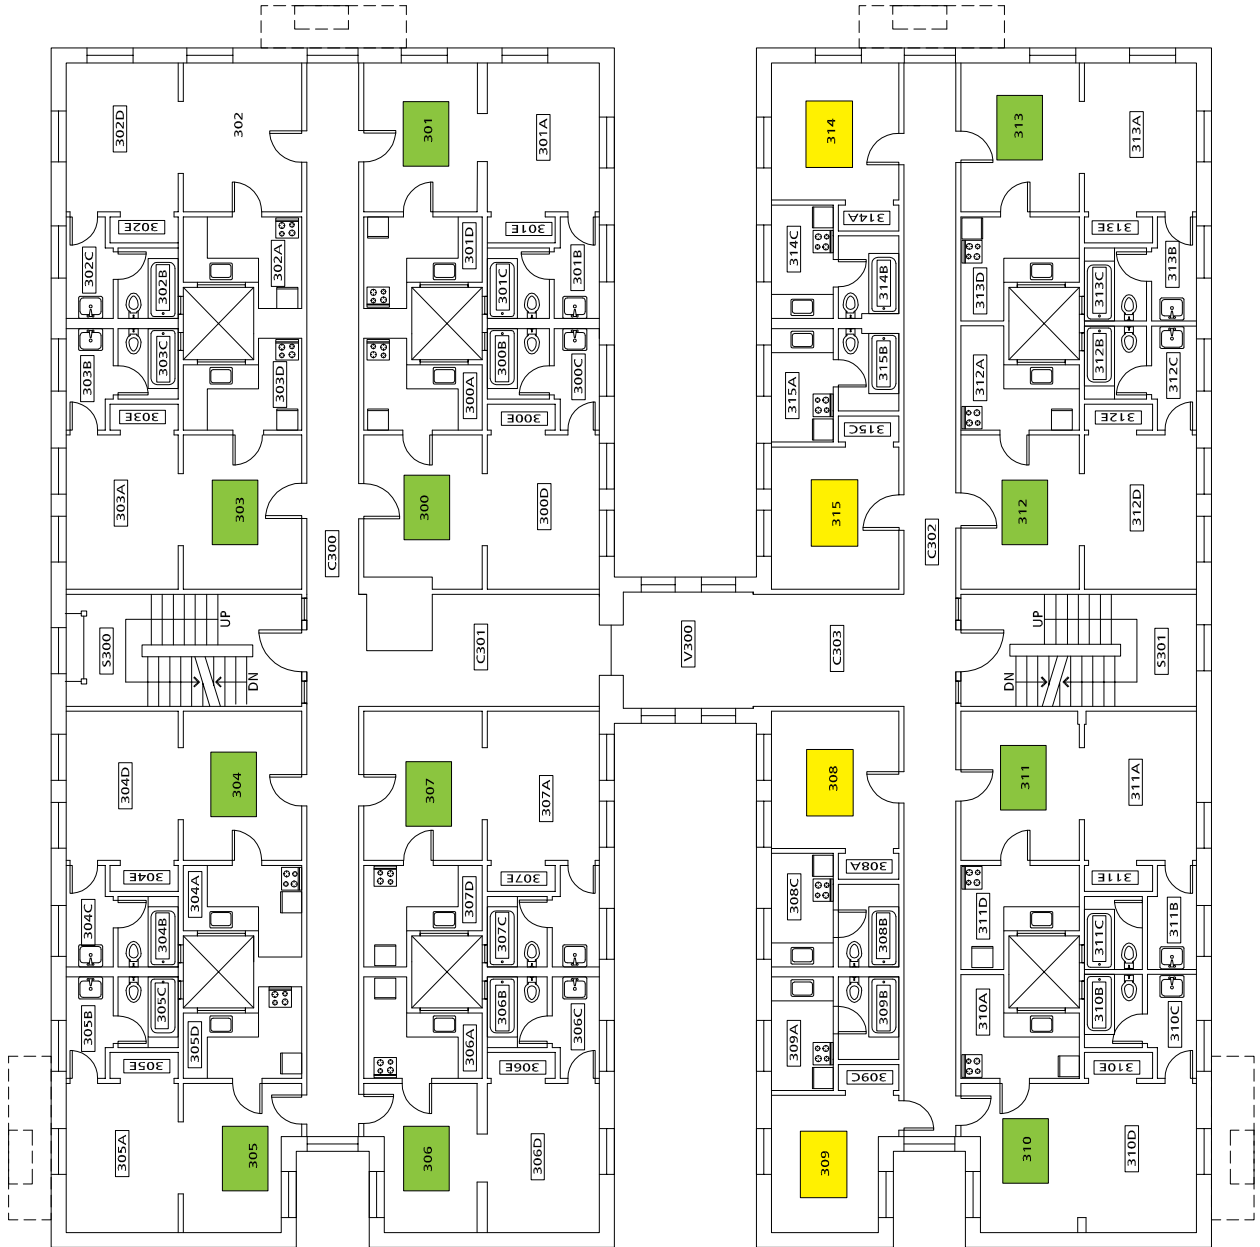

## FIRST FLOOR PLAN\*

STUDIOS

- Class 1
- Class 2

SW Eleventh Avenue

SW Montgomery Street

\*Laundry facilities and bike storage spaces are located in the basement

## SECOND FLOOR PLAN \*

STUDIOS

Class 1 

Class 2 

SW Eleventh Avenue

SW Montgomery Street

\*Laundry facilities and bike storage spaces are located in the basement

## THIRD FLOOR PLAN\*

STUDIOS

Class 1 

Class 2 

SW Eleventh Avenue

SW Montgomery Street

\*Laundry facilities and bike storage spaces are located in the basement