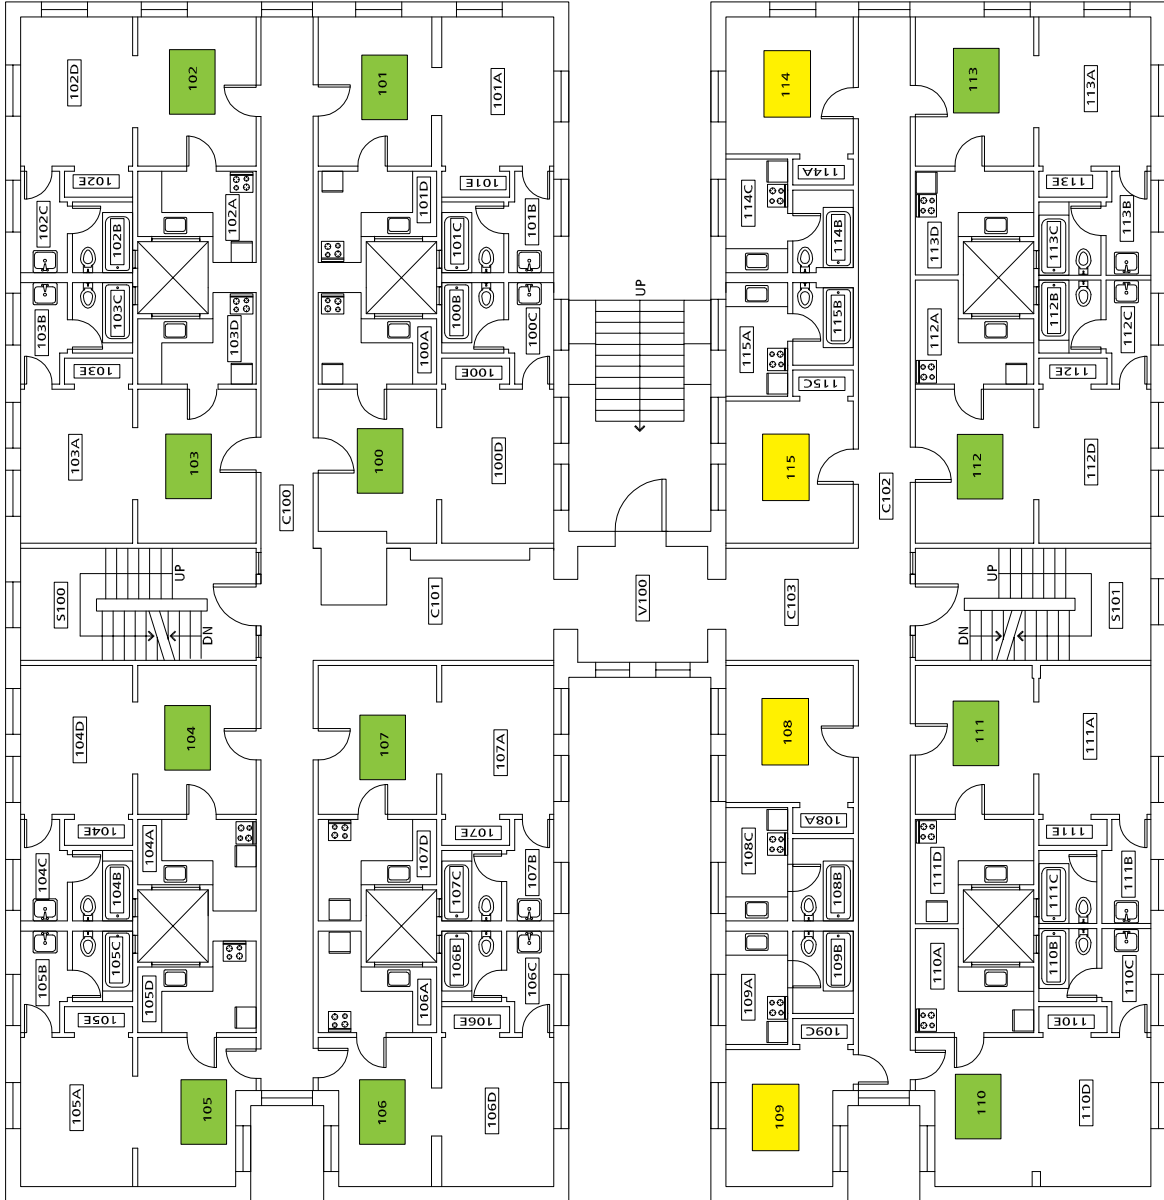

## FIRST FLOOR PLAN\*

STUDIOS

- Class 1
- Class 2

SW Eleventh Avenue

SW Montgomery Street

\*Laundry facilities and bike storage spaces are located in the basement

## SECOND FLOOR PLAN \*

STUDIOS

Class 1 

Class 2 

SW Eleventh Avenue

SW Montgomery Street

\*Laundry facilities and bike storage spaces are located in the basement