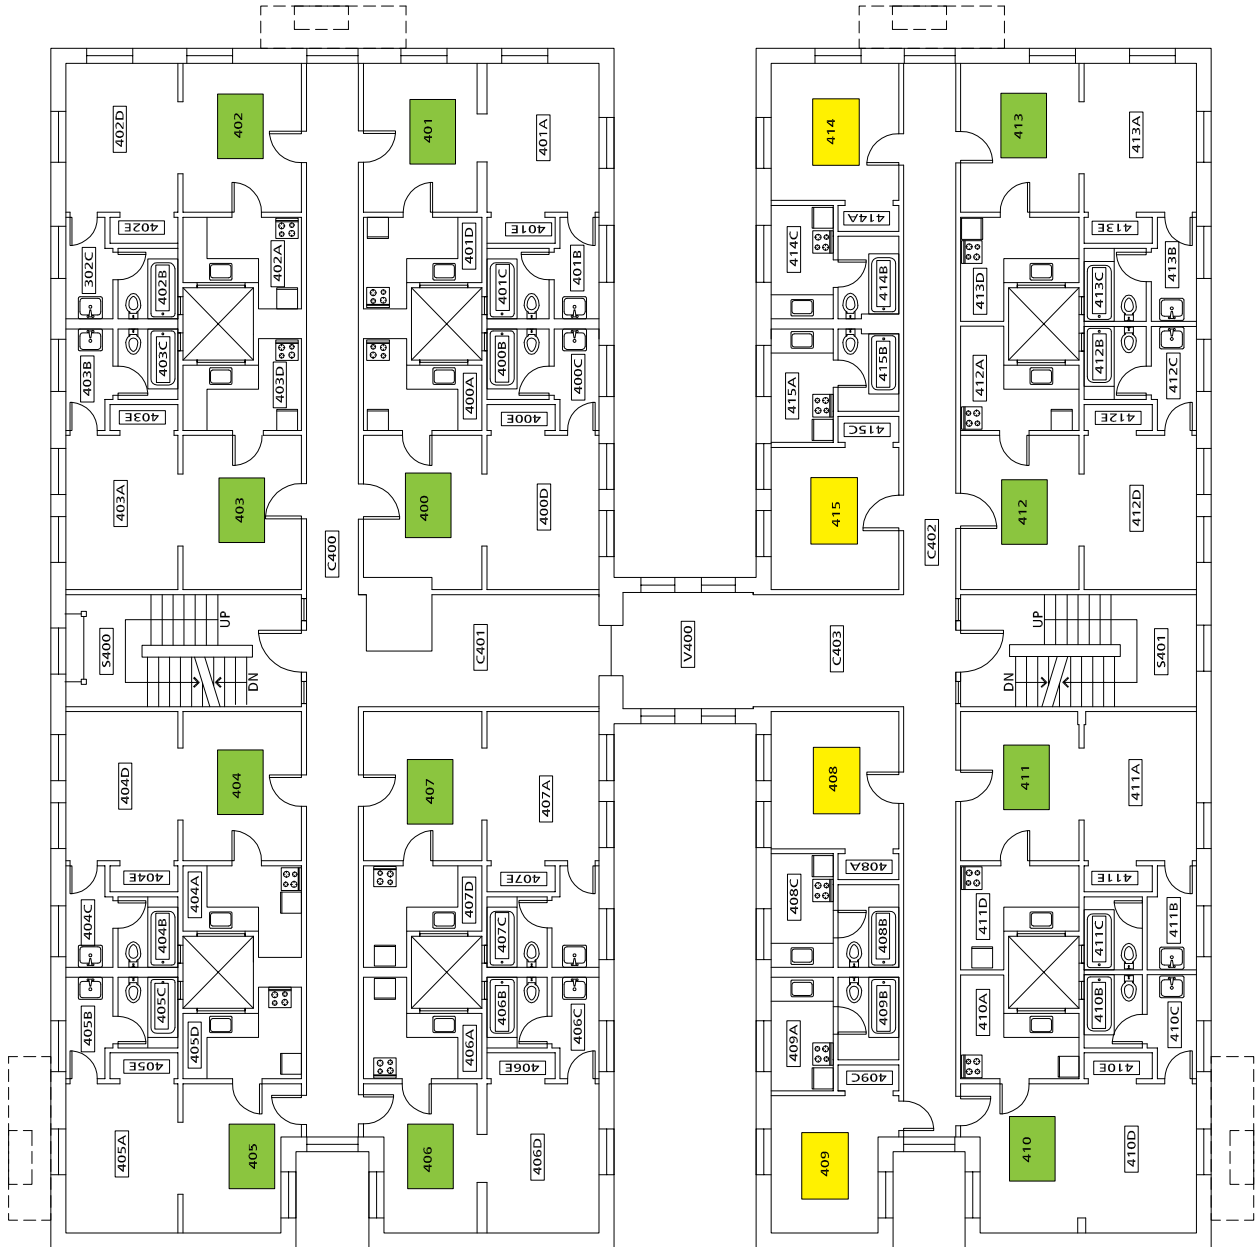

## FIRST FLOOR PLAN\*

STUDIOS

- Class 1
- Class 2

SW Eleventh Avenue

SW Montgomery Street

\*Laundry facilities and bike storage spaces are located in the basement

## FOURTH FLOOR PLAN \*

STUDIOS

Class 1 

Class 2 

SW Eleventh Avenue

SW Montgomery Street

\*Laundry facilities and bike storage spaces are located in the basement