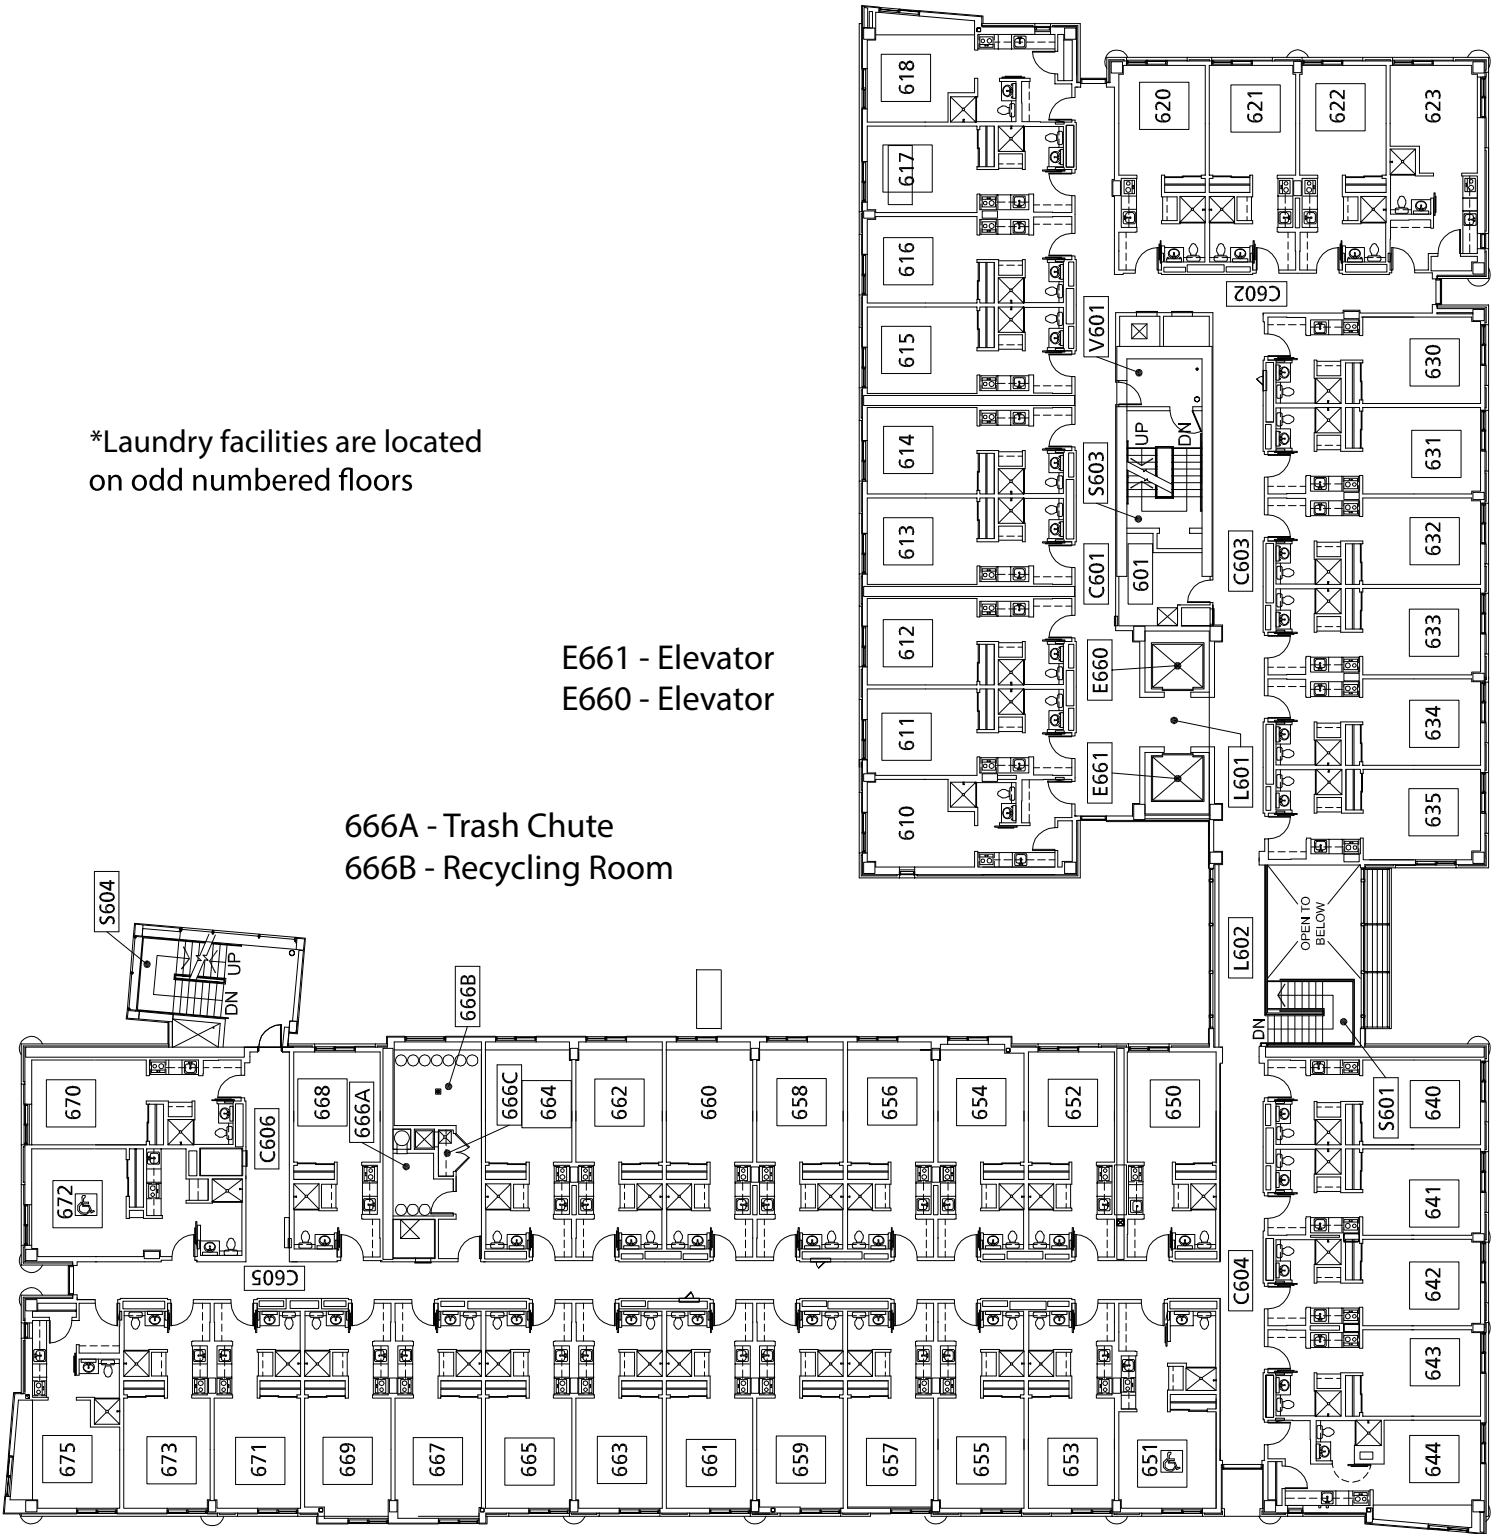

Broadway

THIRD FLOOR PLAN

SW Sixth Avenue

E361 - Elevator
E360 - Elevator

366A - Trash Chute
366B - Laundry

Lounge

SW Broadway

Broadway

FOURTH FLOOR PLAN*

SW Sixth Avenue

*Laundry facilities are located on odd numbered floors

E461 - Elevator
E460 - Elevator

466A - Trash Chute
466B - Recycling Room

SW Broadway

Broadway

FIFTH FLOOR PLAN

SW Sixth Avenue

E561 - Elevator
E560 - Elevator

566A - Trash Chute
566B - Laundry

Lounge

SW Broadway

Broadway

SIXTH FLOOR PLAN*

SW Sixth Avenue

*Laundry facilities are located on odd numbered floors

E661 - Elevator
E660 - Elevator

666A - Trash Chute
666B - Recycling Room

SW Broadway

Broadway

SEVENTH FLOOR PLAN

SW Sixth Avenue

E761 - Elevator
E760 - Elevator