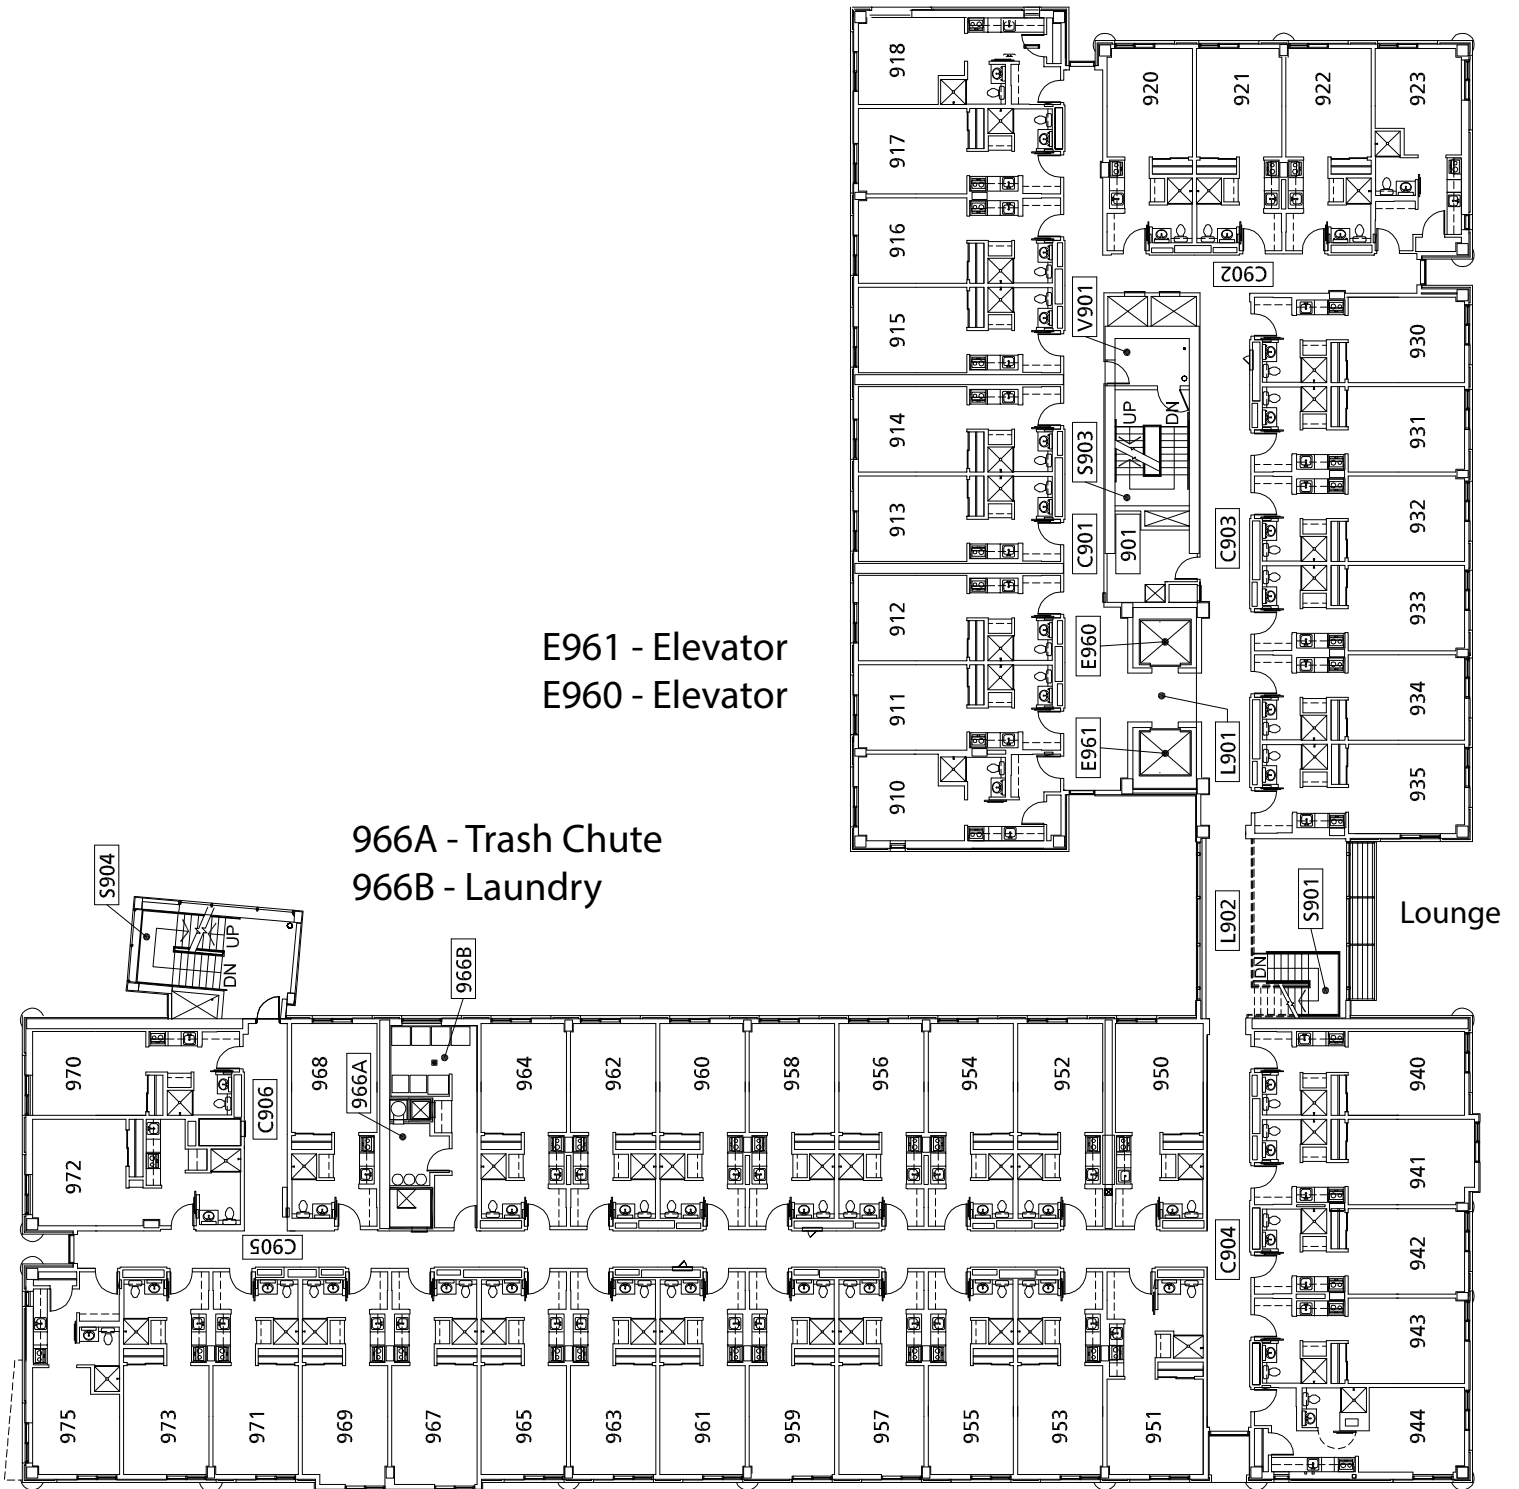

FOURTH FLOOR PLAN*

SW Sixth Avenue

*Laundry facilities are located on odd numbered floors

E461 - Elevator
E460 - Elevator

466A - Trash Chute
466B - Recycling Room

SW Broadway

Broadway

FIFTH FLOOR PLAN

766A - Trash Chute
766B - Laundry

Lounge

SW Broadway

Broadway

EIGHTH FLOOR PLAN*

SW Sixth Avenue

*Laundry facilities are located on odd numbered floors

E861 - Elevator
E860 - Elevator

866A - Trash Chute
866B - Recycling Room

SW Broadway

Broadway

NINTH FLOOR PLAN

SW Sixth Avenue

E961 - Elevator
E960 - Elevator

966A - Trash Chute
966B - Laundry

Lounge

SW Broadway

Broadway

TENTH FLOOR PLAN *

SW Sixth Avenue

*Laundry facilities are located on odd numbered floors

E1061 - Elevator
E1060 - Elevator

1066A - Trash Chute
1066B - Recycling Room

SW Broadway