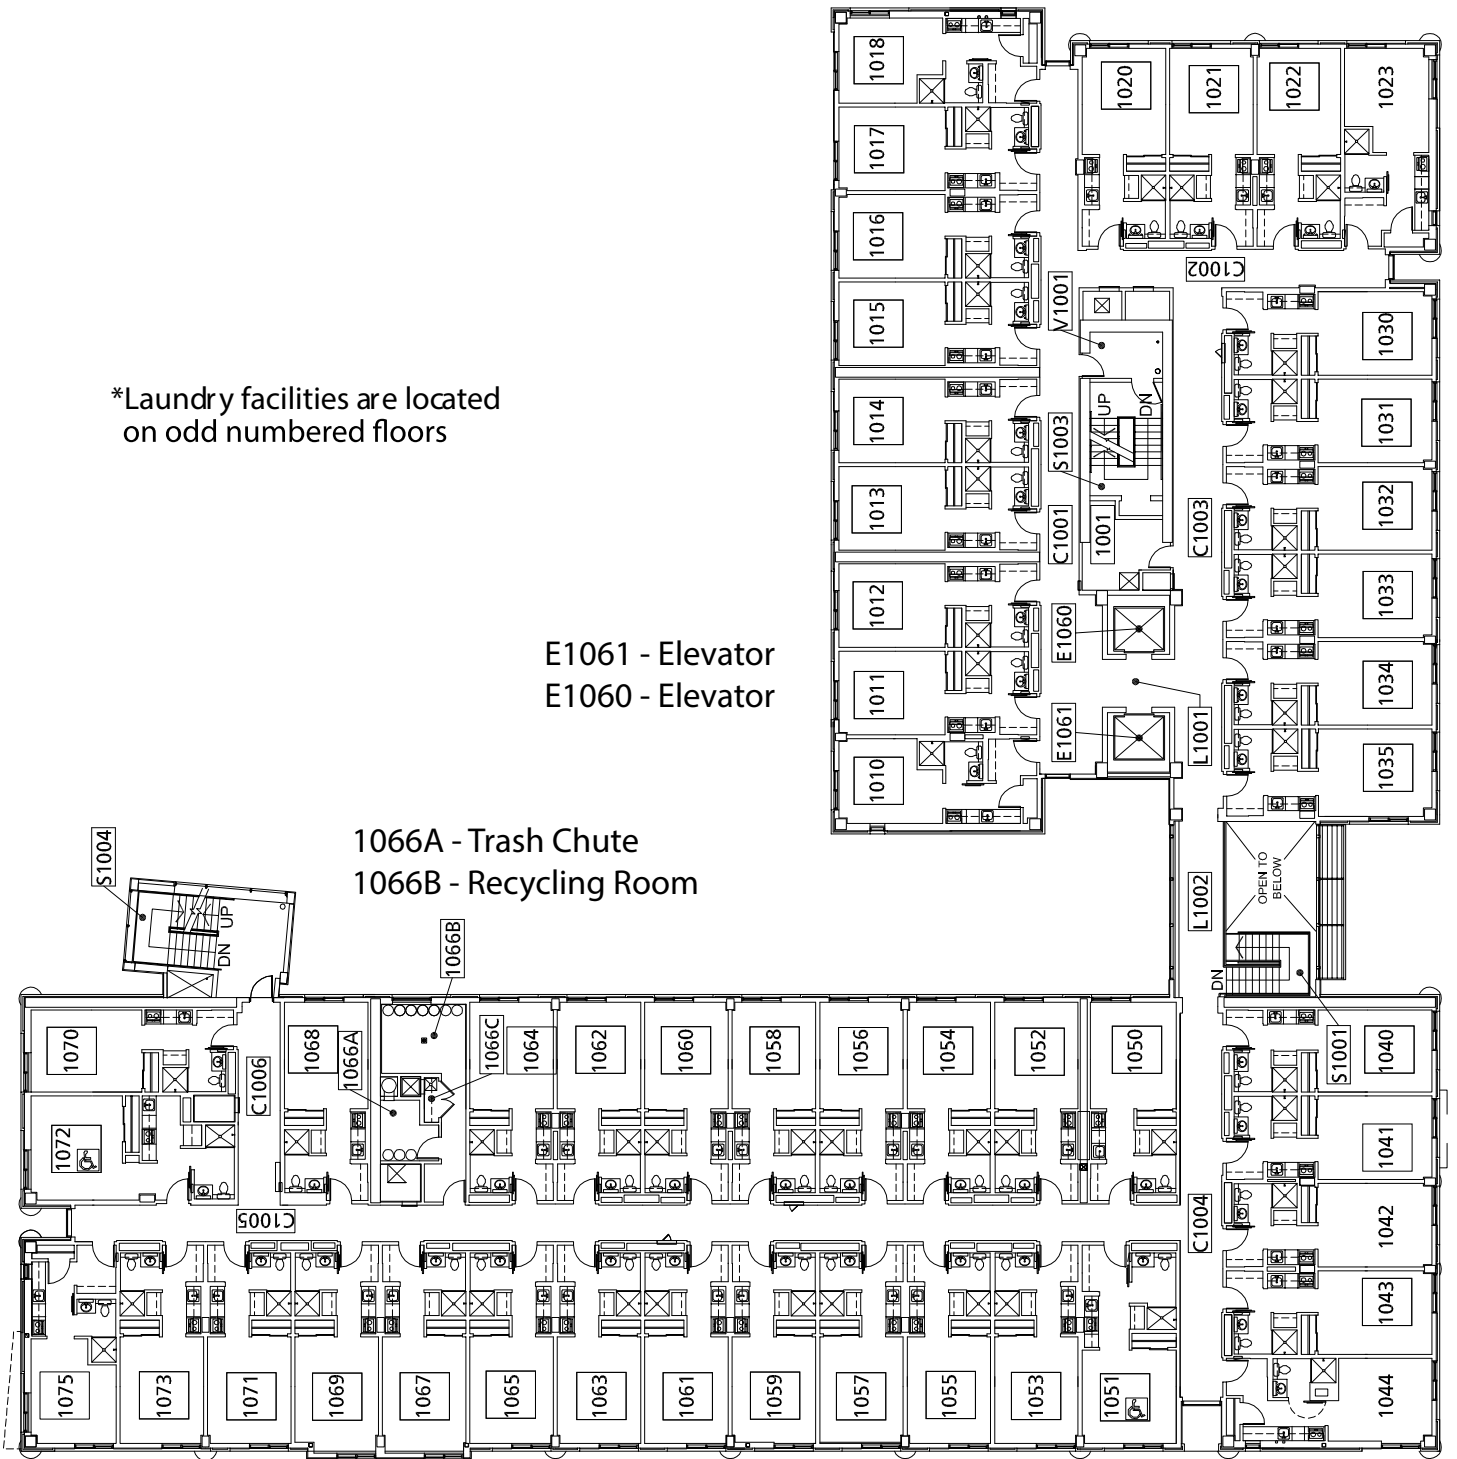

FOURTH FLOOR PLAN*

SW Sixth Avenue

*Laundry facilities are located on odd numbered floors

E461 - Elevator
E460 - Elevator

466A - Trash Chute
466B - Recycling Room

SW Broadway

Broadway

FIFTH FLOOR PLAN

766A - Trash Chute
766B - Laundry

Lounge

SW Broadway

Broadway

EIGHTH FLOOR PLAN*

SW Sixth Avenue

*Laundry facilities are located on odd numbered floors

E861 - Elevator
E860 - Elevator

866A - Trash Chute
866B - Recycling Room

SW Broadway

Broadway

NINTH FLOOR PLAN

SW Sixth Avenue

E961 - Elevator
E960 - Elevator

966A - Trash Chute
966B - Laundry

Lounge

SW Broadway

Broadway

TENTH FLOOR PLAN *

SW Sixth Avenue

*Laundry facilities are located on odd numbered floors

E1061 - Elevator
E1060 - Elevator

1066A - Trash Chute
1066B - Recycling Room

SW Broadway