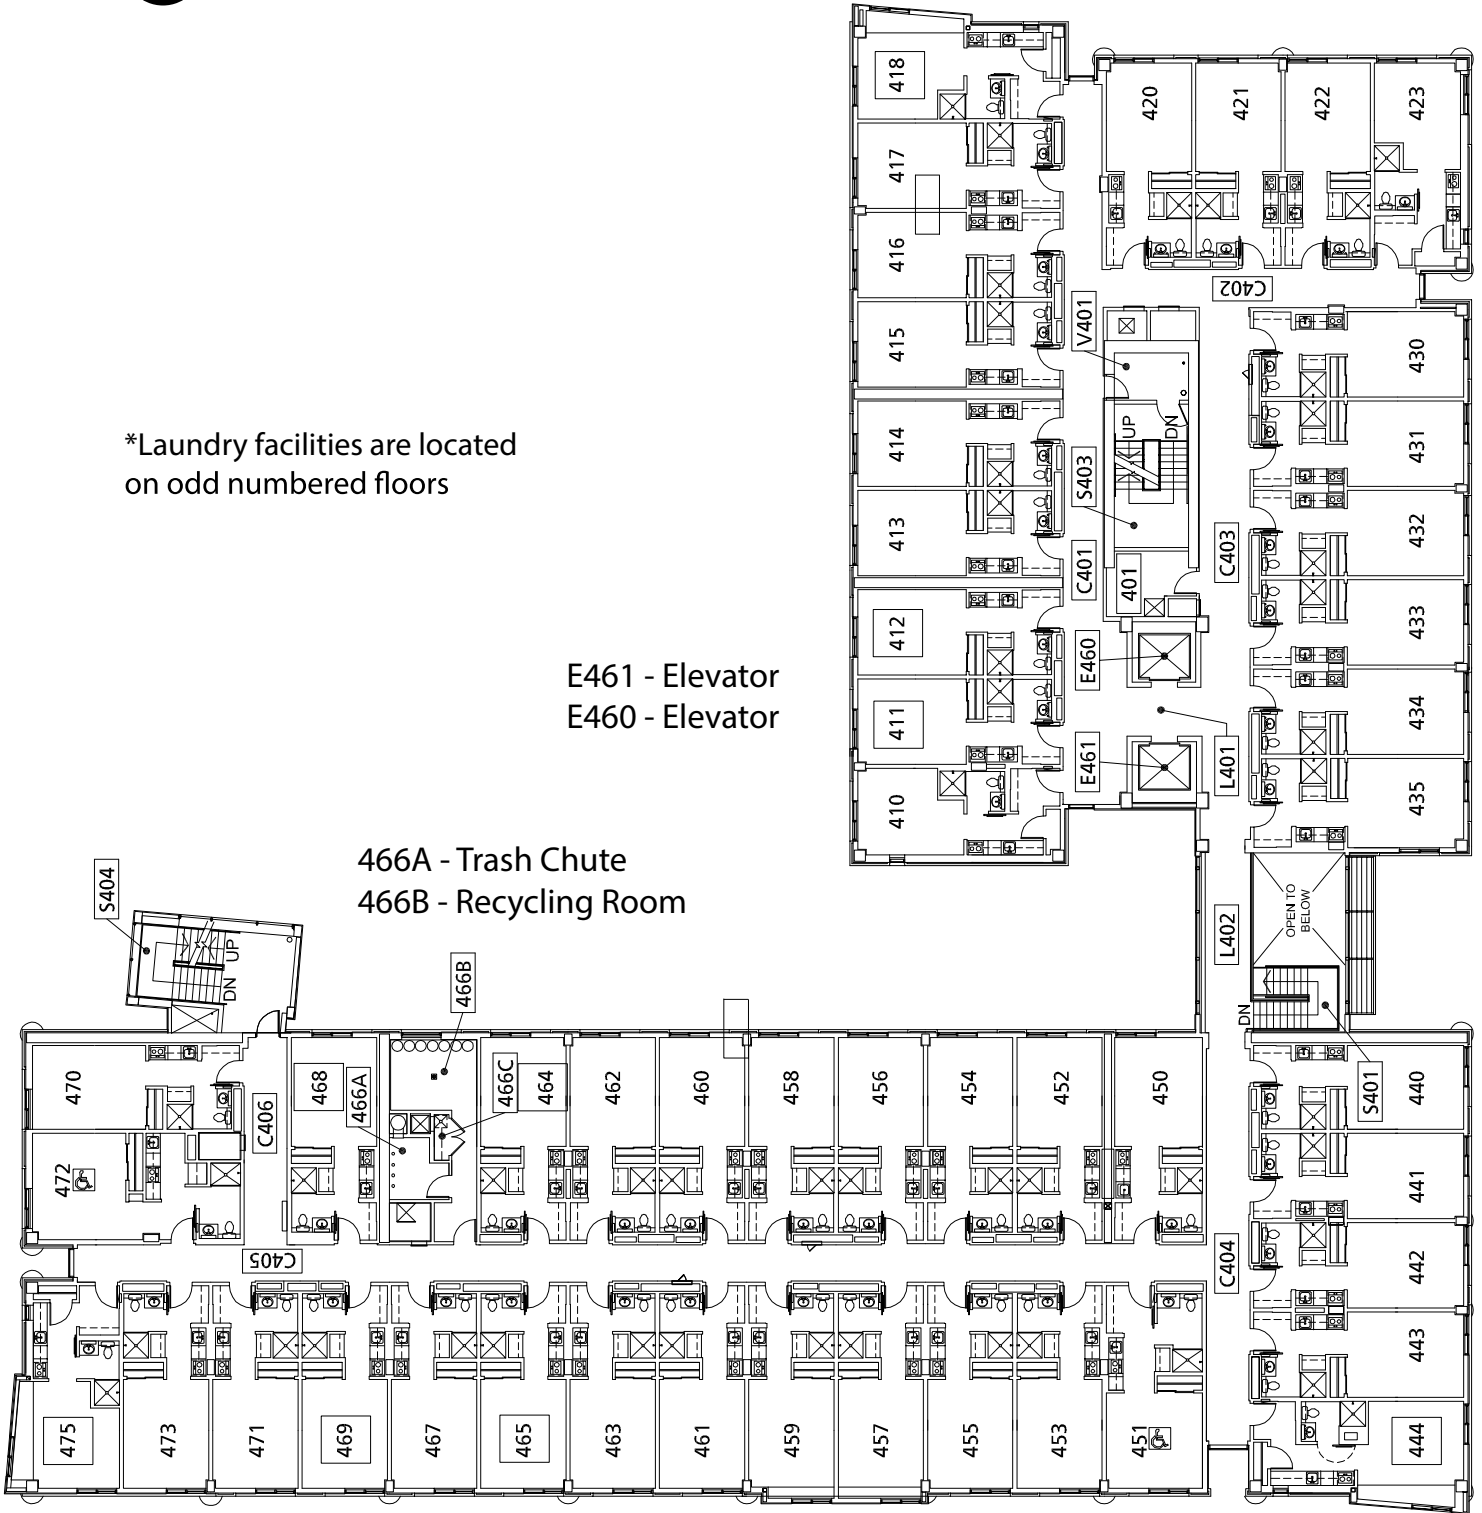

Broadway

THIRD FLOOR PLAN

SW Sixth Avenue

E361 - Elevator
E360 - Elevator

366A - Trash Chute
366B - Laundry

Lounge

SW Broadway

Broadway

FOURTH FLOOR PLAN*

SW Sixth Avenue

*Laundry facilities are located on odd numbered floors

E461 - Elevator
E460 - Elevator

466A - Trash Chute
466B - Recycling Room

SW Broadway

Broadway

FIFTH FLOOR PLAN

SW Sixth Avenue

E561 - Elevator
E560 - Elevator

566A - Trash Chute
566B - Laundry

Lounge

SW Broadway

Broadway

SIXTH FLOOR PLAN*

SW Sixth Avenue

*Laundry facilities are located on odd numbered floors

E661 - Elevator
E660 - Elevator

666A - Trash Chute
666B - Recycling Room

SW Broadway

Broadway

SEVENTH FLOOR PLAN

SW Sixth Avenue

E761 - Elevator
E760 - Elevator