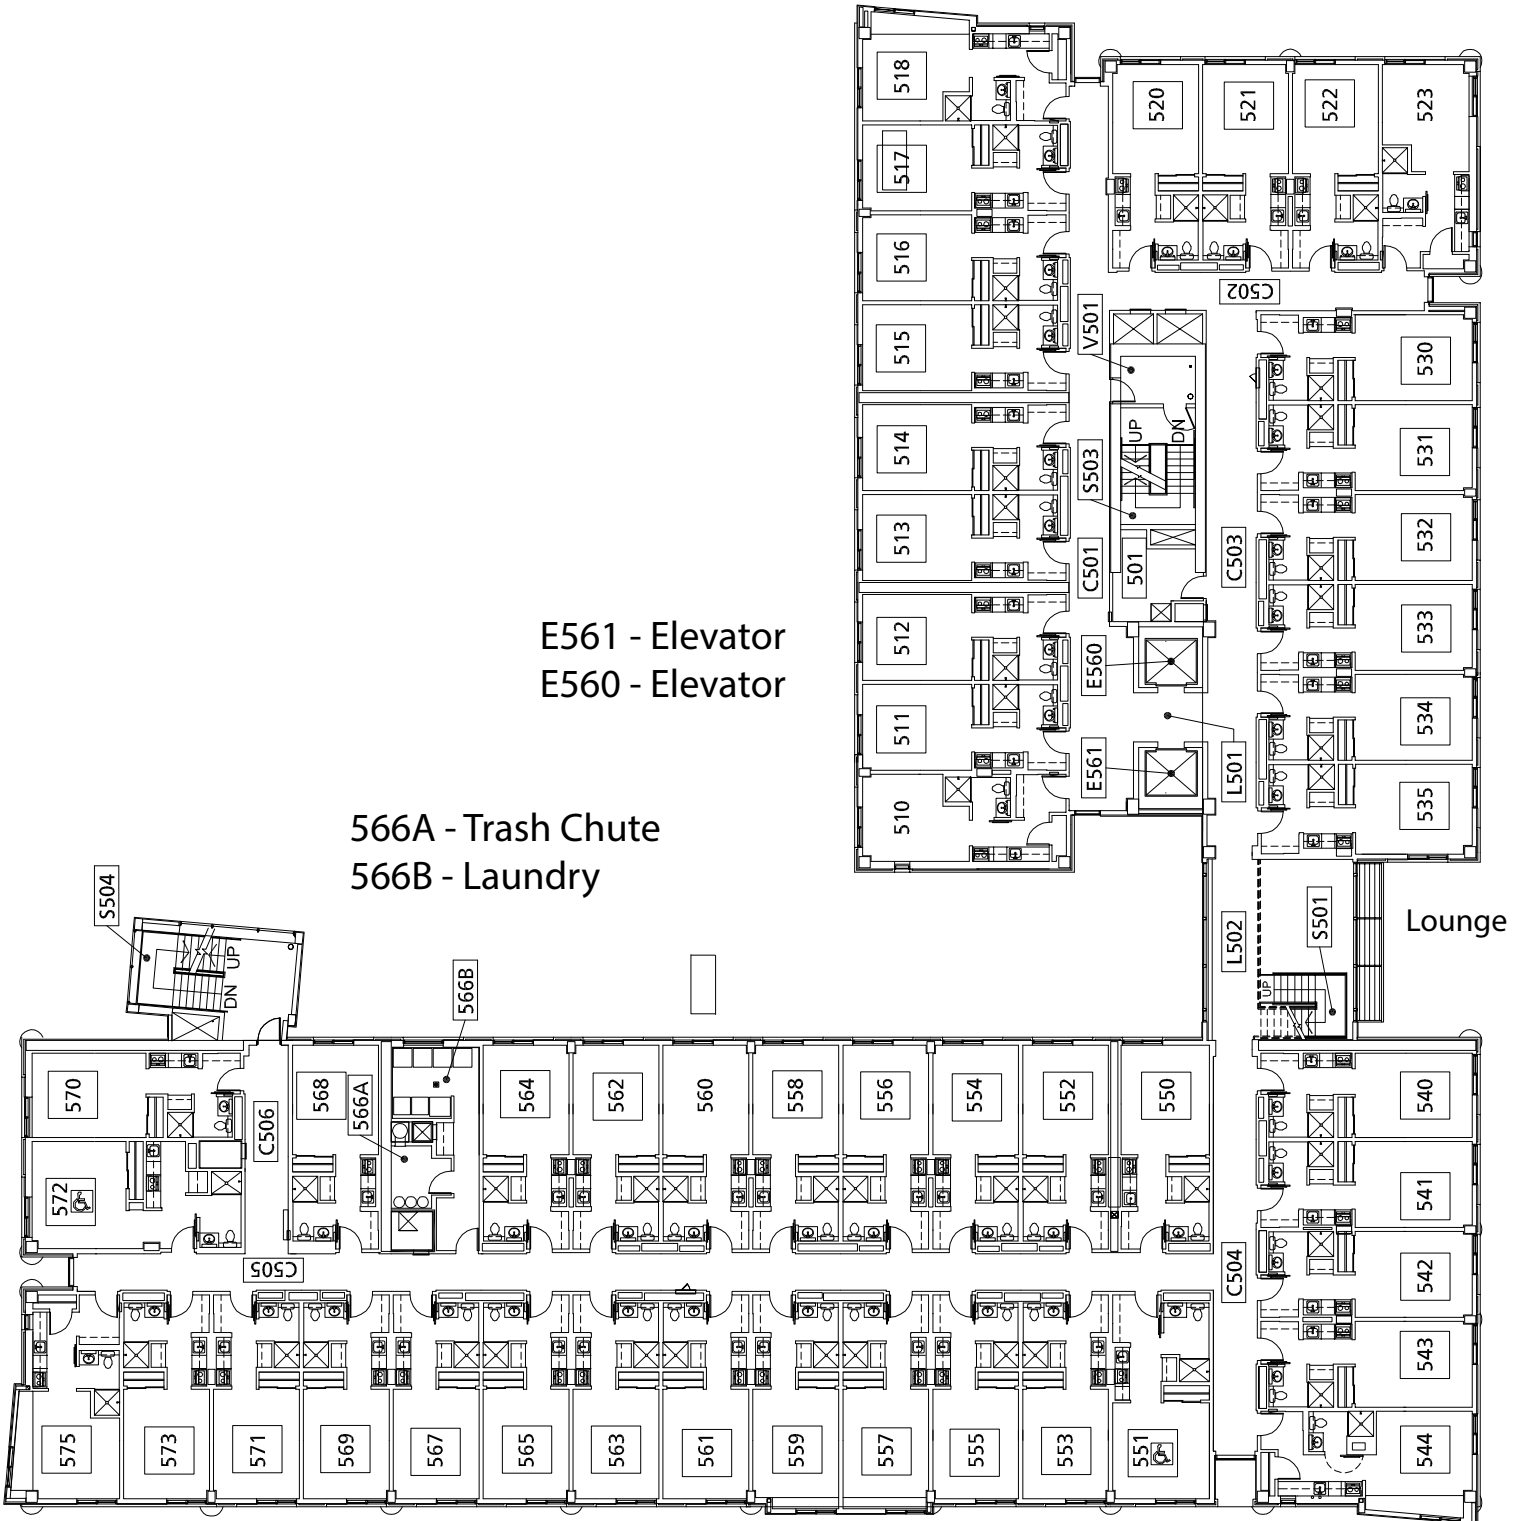

Broadway

THIRD FLOOR PLAN

SW Sixth Avenue

E361 - Elevator
E360 - Elevator

366A - Trash Chute
366B - Laundry

Lounge

SW Broadway

Broadway

FOURTH FLOOR PLAN*

SW Sixth Avenue

*Laundry facilities are located on odd numbered floors

E461 - Elevator
E460 - Elevator

466A - Trash Chute
466B - Recycling Room

SW Broadway

Broadway

FIFTH FLOOR PLAN

SW Sixth Avenue

E561 - Elevator
E560 - Elevator

566A - Trash Chute
566B - Laundry

Lounge

SW Broadway

Broadway

SIXTH FLOOR PLAN*

SW Sixth Avenue

*Laundry facilities are located on odd numbered floors

E661 - Elevator
E660 - Elevator

666A - Trash Chute
666B - Recycling Room

SW Broadway

Broadway

SEVENTH FLOOR PLAN

SW Sixth Avenue

E761 - Elevator
E760 - Elevator