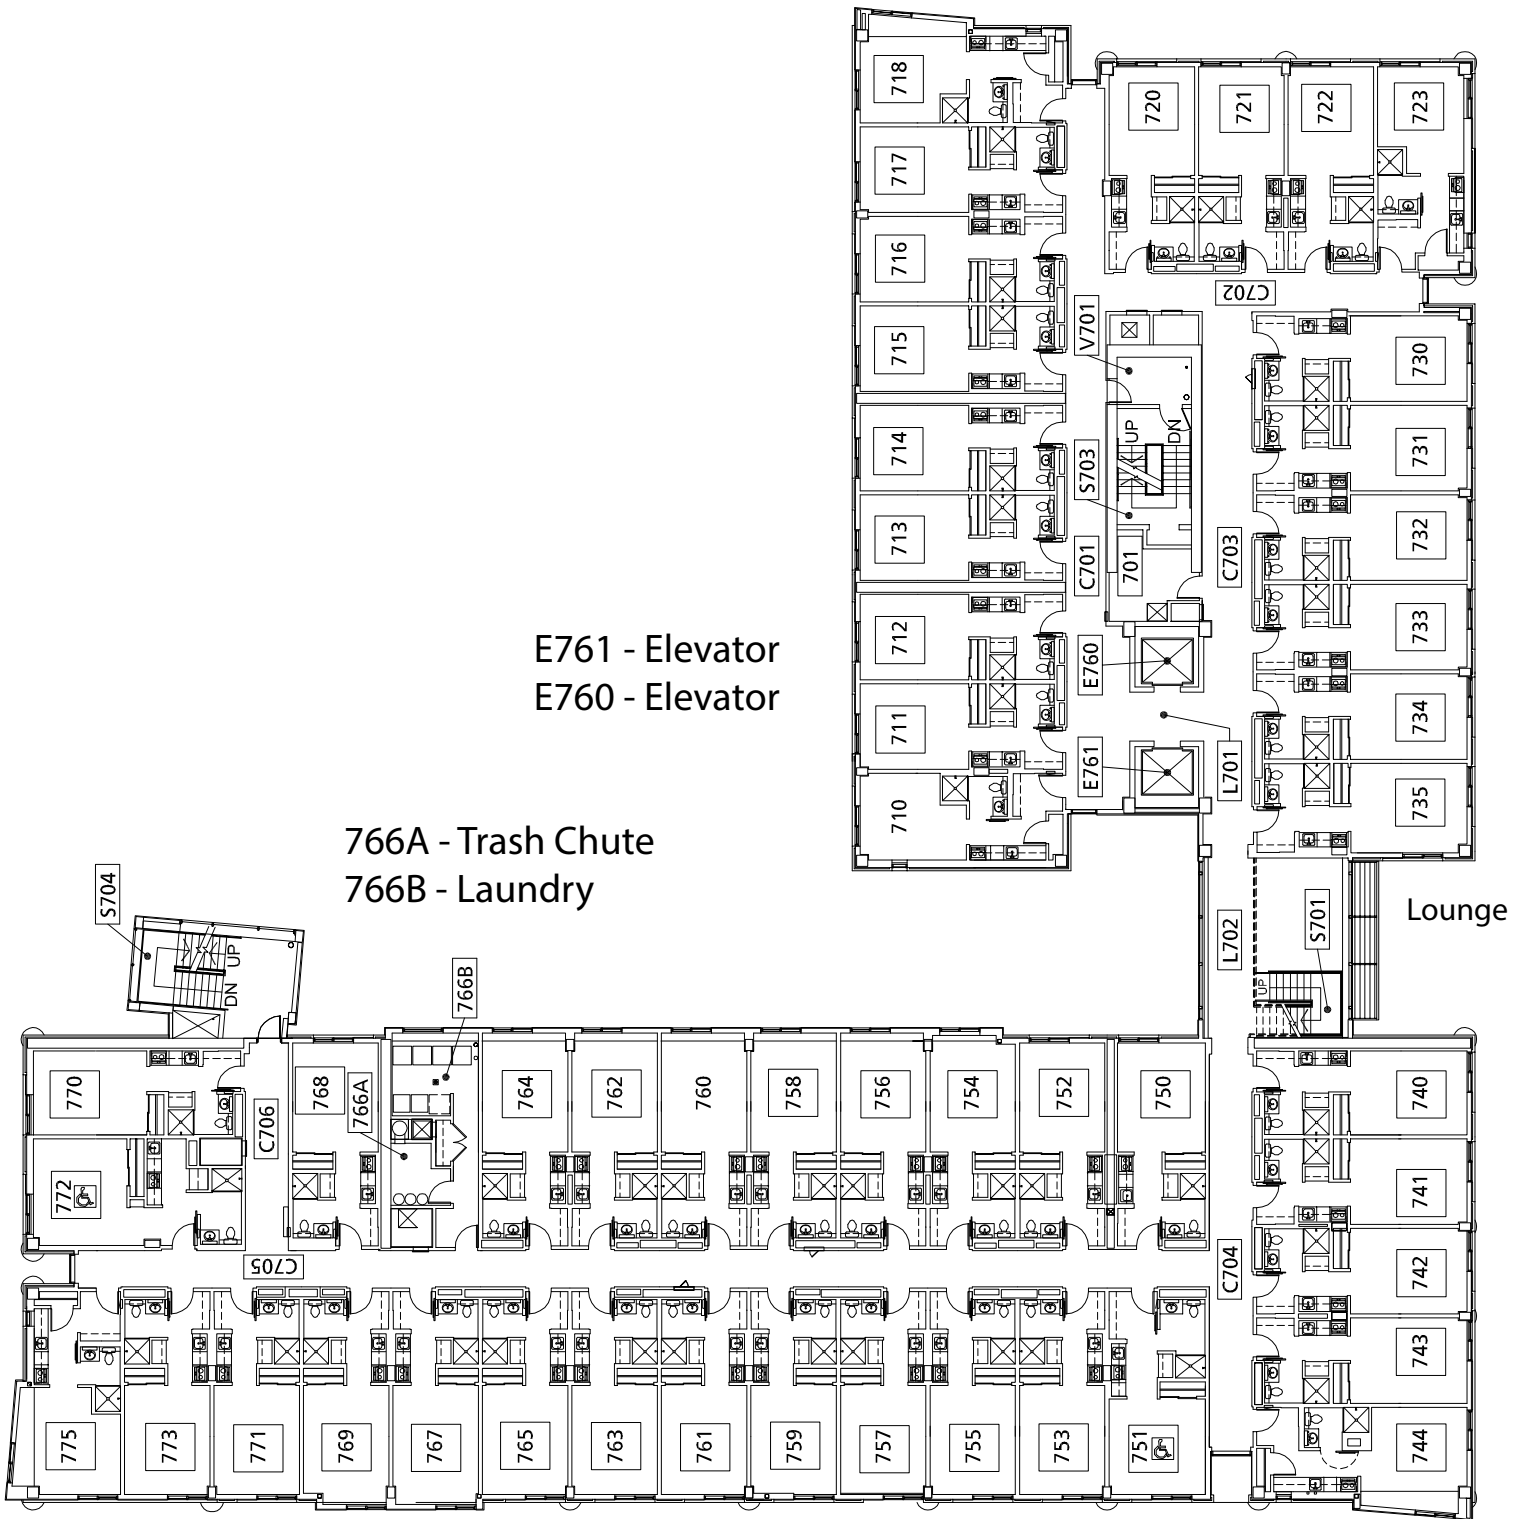

Broadway

THIRD FLOOR PLAN

SW Sixth Avenue

E361 - Elevator
E360 - Elevator

366A - Trash Chute
366B - Laundry

Lounge

SW Broadway

Broadway

FOURTH FLOOR PLAN*

SW Sixth Avenue

*Laundry facilities are located on odd numbered floors

E461 - Elevator
E460 - Elevator

466A - Trash Chute
466B - Recycling Room

SW Broadway

Broadway

FIFTH FLOOR PLAN

*Laundry facilities are located on odd numbered floors

E661 - Elevator
E660 - Elevator

666A - Trash Chute
666B - Recycling Room

SW Broadway

Broadway

SEVENTH FLOOR PLAN

SW Sixth Avenue

E761 - Elevator
E760 - Elevator

766A - Trash Chute
766B - Laundry

Lounge

SW Broadway

Broadway

EIGHTH FLOOR PLAN*

SW Sixth Avenue

*Laundry facilities are located on odd numbered floors

E861 - Elevator
E860 - Elevator