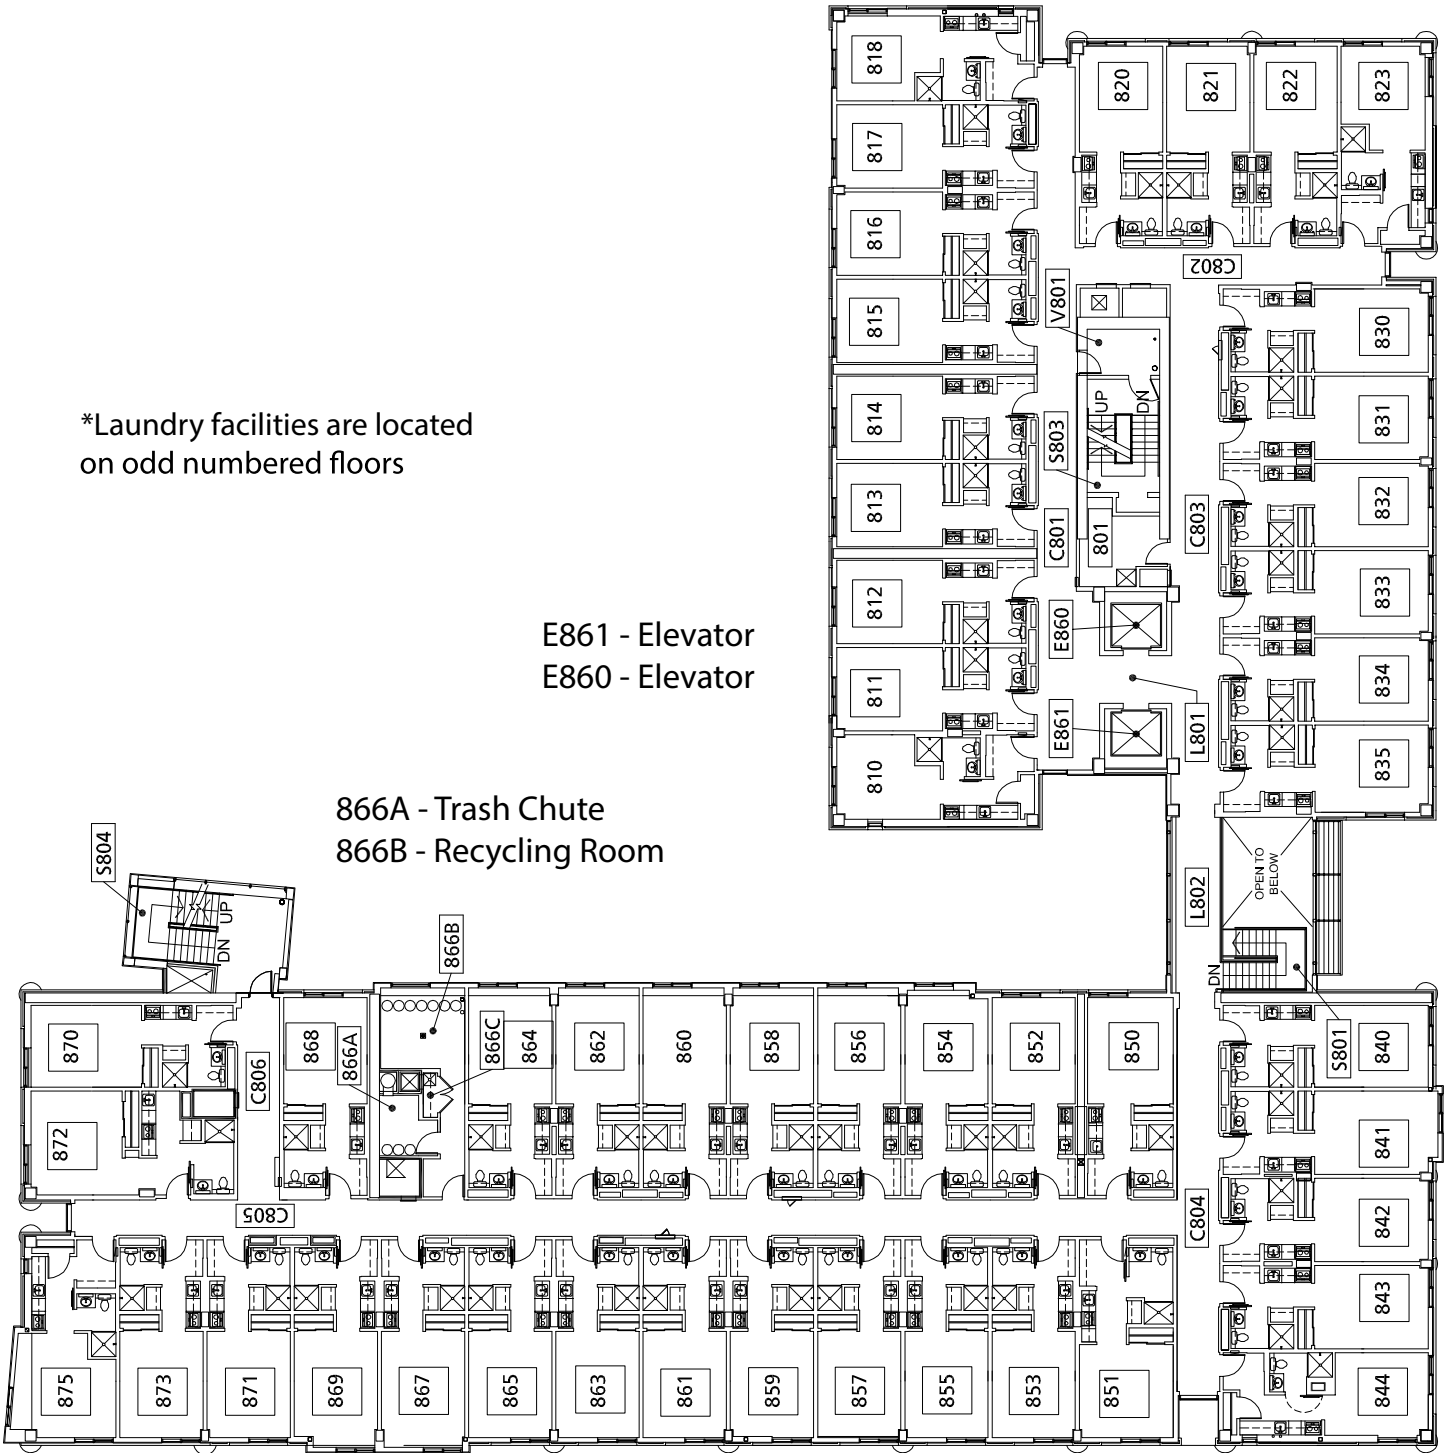

FOURTH FLOOR PLAN*

SW Sixth Avenue

*Laundry facilities are located on odd numbered floors

E461 - Elevator
E460 - Elevator

466A - Trash Chute
466B - Recycling Room

SW Broadway

Broadway

FIFTH FLOOR PLAN

*Laundry facilities are located on odd numbered floors

E661 - Elevator
E660 - Elevator

666A - Trash Chute
666B - Recycling Room

SW Broadway

Broadway

SEVENTH FLOOR PLAN

SW Sixth Avenue

E761 - Elevator
E760 - Elevator

766A - Trash Chute
766B - Laundry

Lounge

SW Broadway

Broadway

EIGHTH FLOOR PLAN*

SW Sixth Avenue

*Laundry facilities are located on odd numbered floors

E861 - Elevator
E860 - Elevator

866A - Trash Chute
866B - Recycling Room

SW Broadway

Broadway

NINTH FLOOR PLAN

SW Sixth Avenue

E961 - Elevator
E960 - Elevator

966A - Trash Chute
966B - Laundry

Lounge