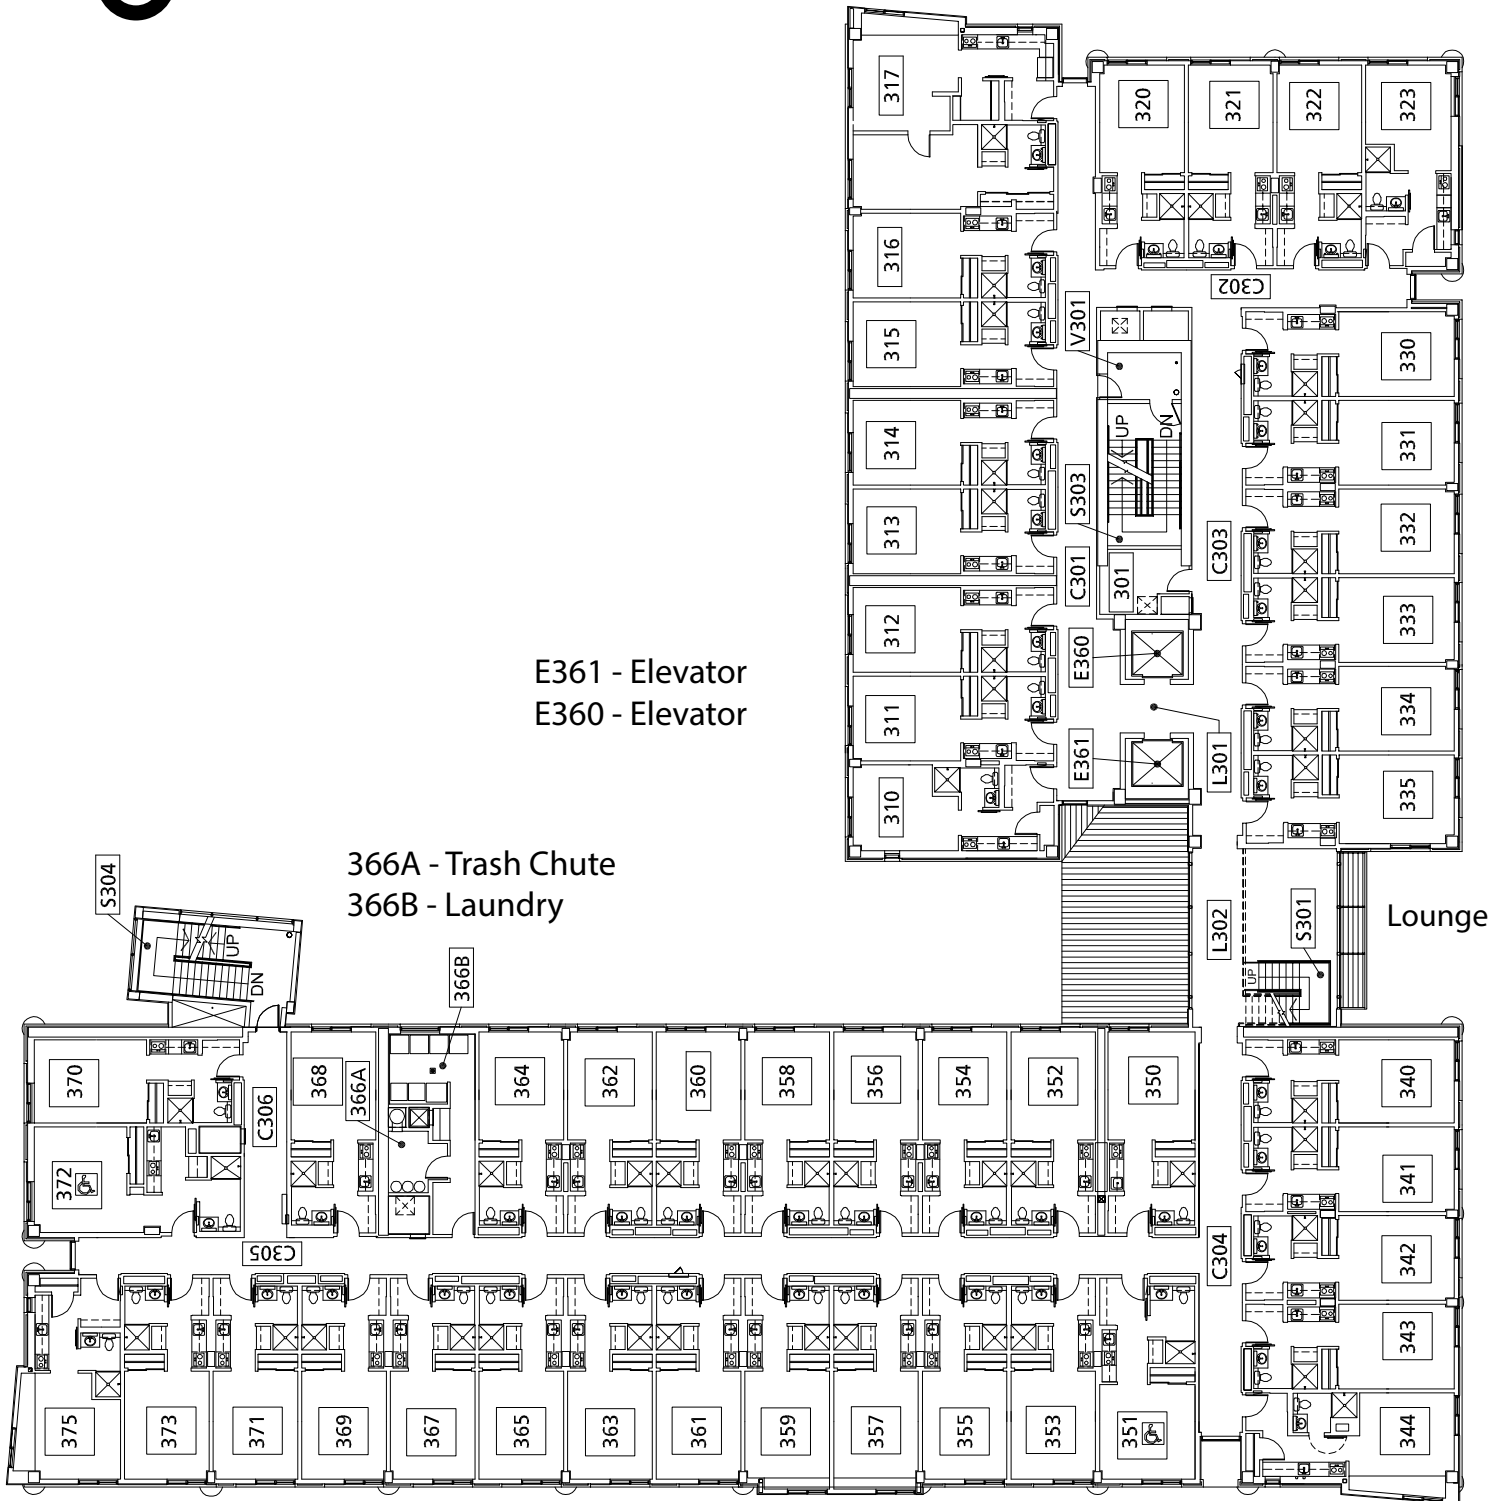

Broadway

THIRD FLOOR PLAN

SW Sixth Avenue

E361 - Elevator
E360 - Elevator

366A - Trash Chute
366B - Laundry

Lounge

SW Broadway

Broadway

FOURTH FLOOR PLAN*

SW Sixth Avenue

*Laundry facilities are located on odd numbered floors

E461 - Elevator
E460 - Elevator

466A - Trash Chute
466B - Recycling Room

SW Broadway

Broadway

FIFTH FLOOR PLAN

SW Sixth Avenue

E561 - Elevator
E560 - Elevator

566A - Trash Chute
566B - Laundry

Lounge

SW Broadway

Broadway

SIXTH FLOOR PLAN*

SW Sixth Avenue