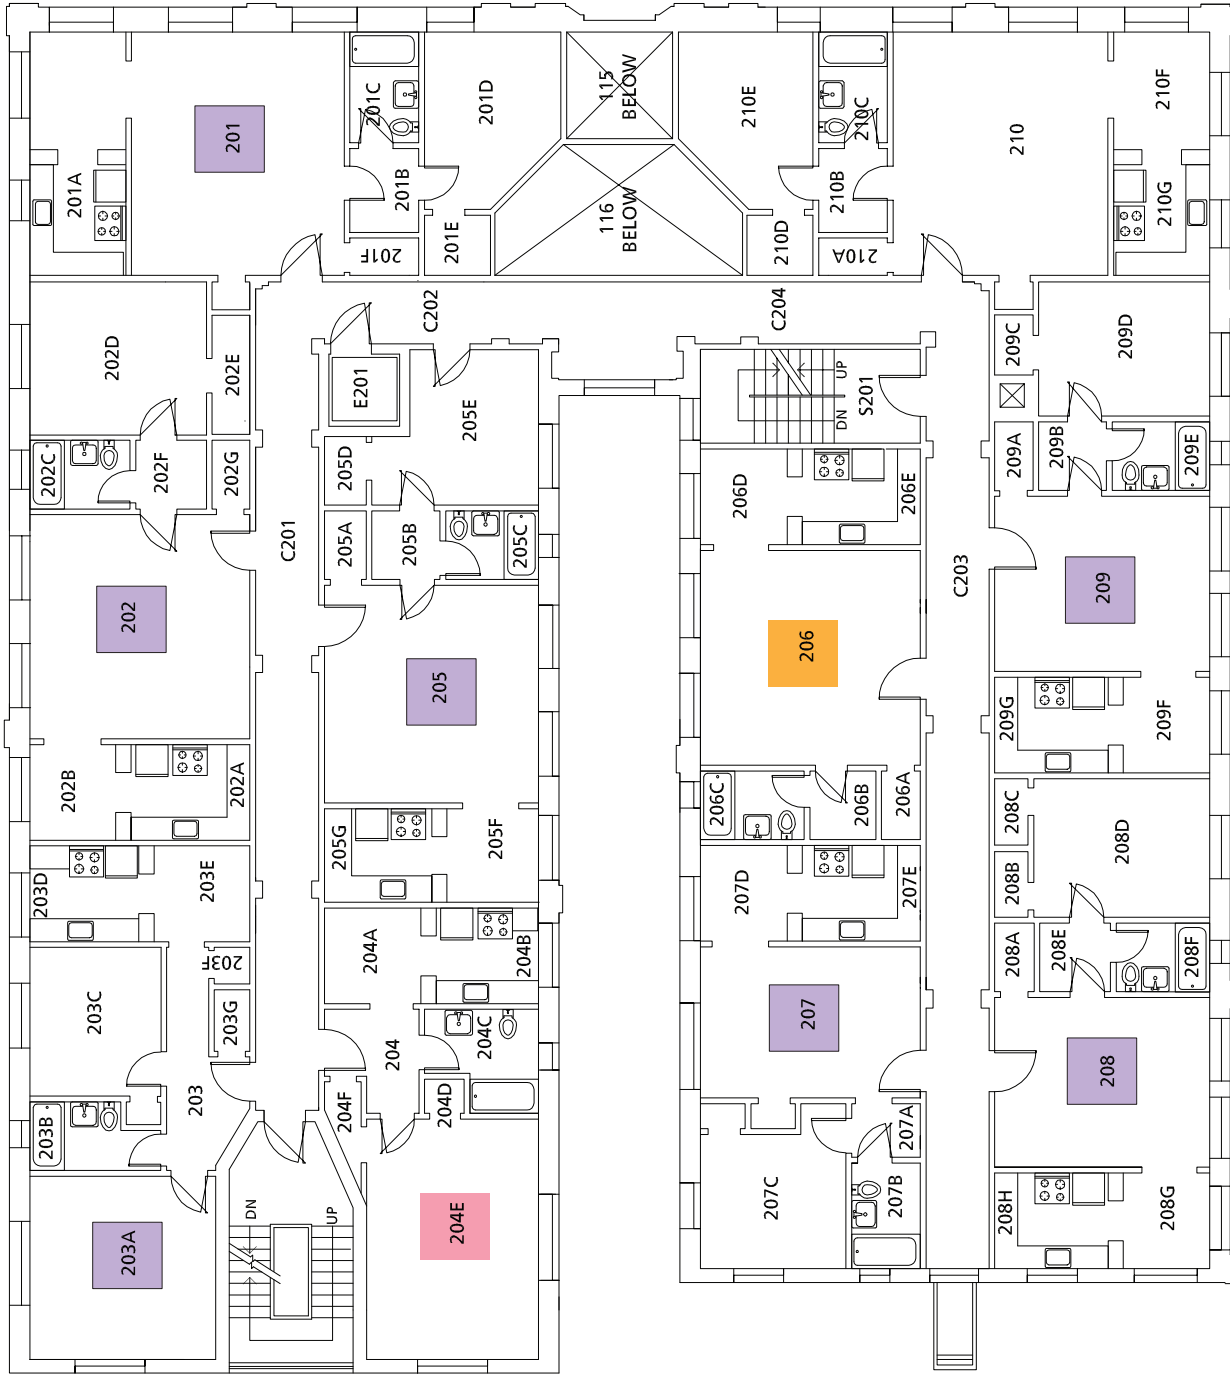

Blackstone

SECOND FLOOR PLAN *

1 BEDROOM

STUDIO

Class 1

Class 2

Class 3

Class 4

Class 5

SW Park Avenue

SW Harrison Street

Montgomery Court

*Laundry facilities, bike storage and lounge spaces are located on the 1st floor

Blackstone

THIRD FLOOR PLAN *

1 BEDROOM

STUDIO

- Class 1
- Class 2
- Class 3
- Class 4
- Class 5

SW Park Avenue

SW Harrison Street

Montgomery Court

*Laundry facilities, bike storage and lounge spaces are located on the 1st floor

Blackstone

FOURTH FLOOR PLAN*

FIFTH FLOOR PLAN*

1 BEDROOM

STUDIO

- Class 1
- Class 2
- Class 3
- Class 4
- Class 5

SW Park Avenue

SW Harrison Street

Montgomery Court

*Laundry facilities, bike storage and lounge spaces are located on the 1st floor