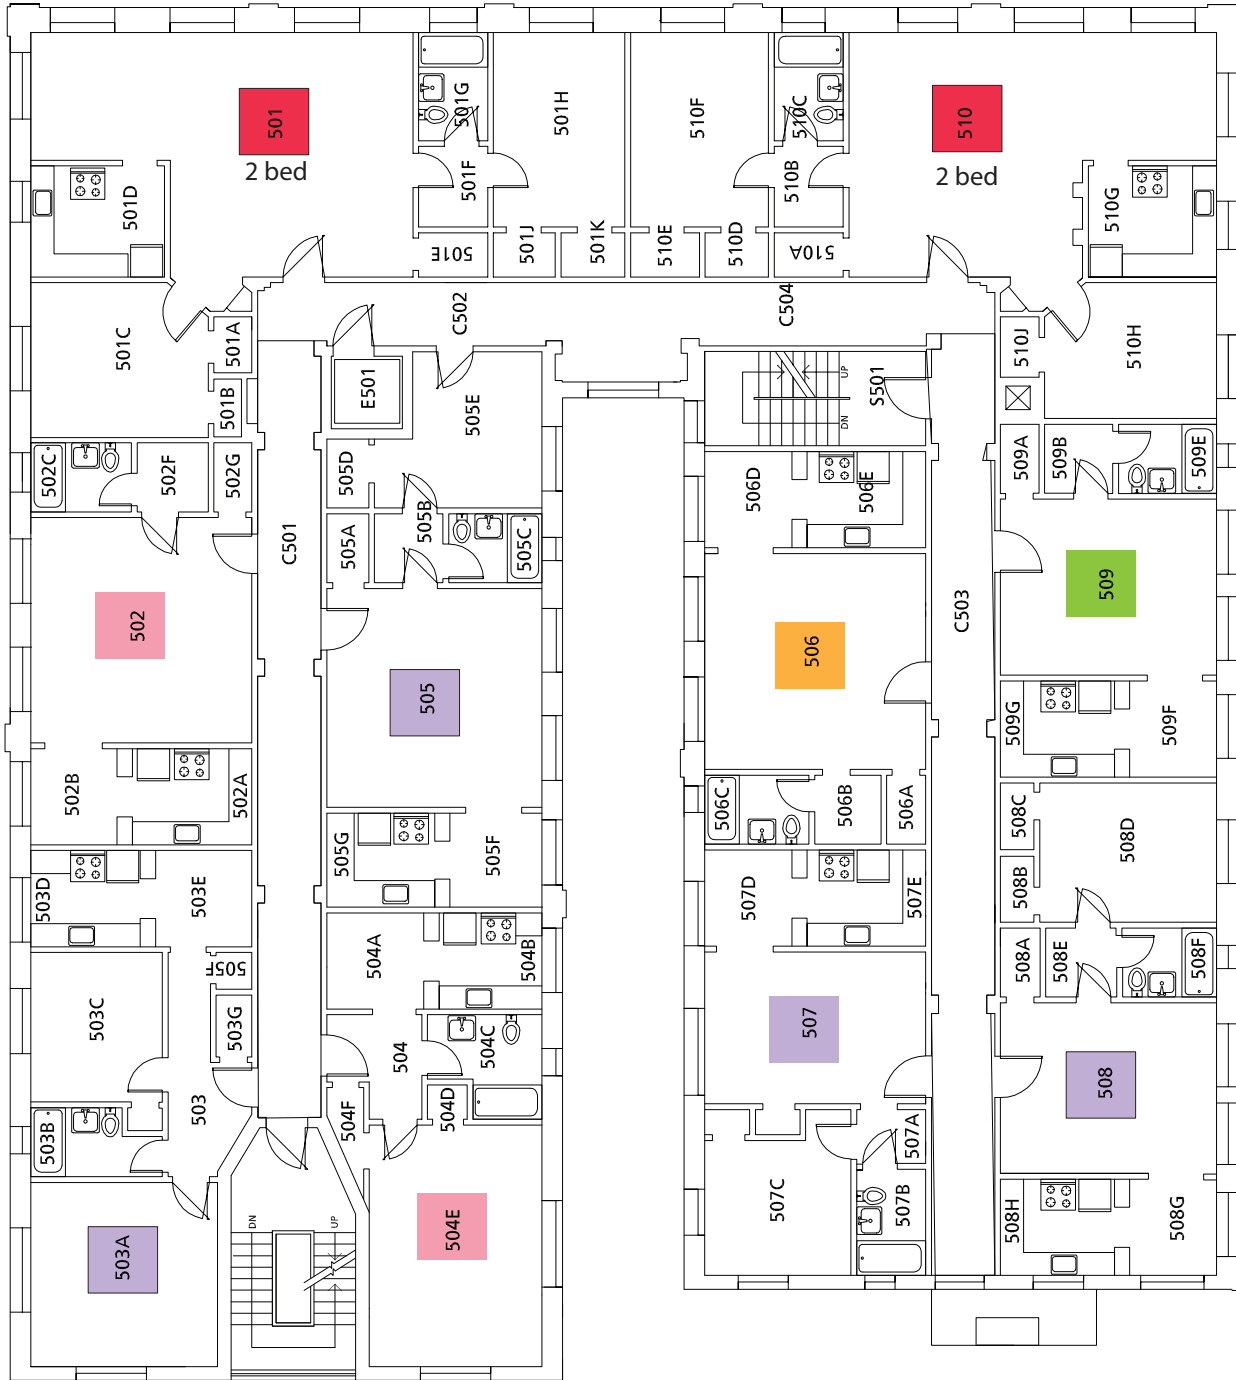

Class 5

SW Park Avenue

SW Harrison Street

Montgomery Court

*Laundry facilities, bike storage and lounge spaces are located on the 1st floor

Blackstone

THIRD FLOOR PLAN *

1 BEDROOM

STUDIO

- Class 1
- Class 2
- Class 3
- Class 4
- Class 5

SW Park Avenue

SW Harrison Street

Montgomery Court

*Laundry facilities, bike storage and lounge spaces are located on the 1st floor

Blackstone

FOURTH FLOOR PLAN*

1 BEDROOM

STUDIO

- Class 1
- Class 2
- Class 3
- Class 4
- Class 5

SW Park Avenue

SW Harrison Street

Montgomery Court

*Laundry facilities, bike storage and lounge spaces are located on the 1st floor

Blackstone

FIFTH FLOOR PLAN*

1 BEDROOM

STUDIO

- Class 1
- Class 2
- Class 3
- Class 4
- Class 5

SW Park Avenue

SW Harrison Street

Montgomery Court

*Laundry facilities, bike storage and lounge spaces are located on the 1st floor