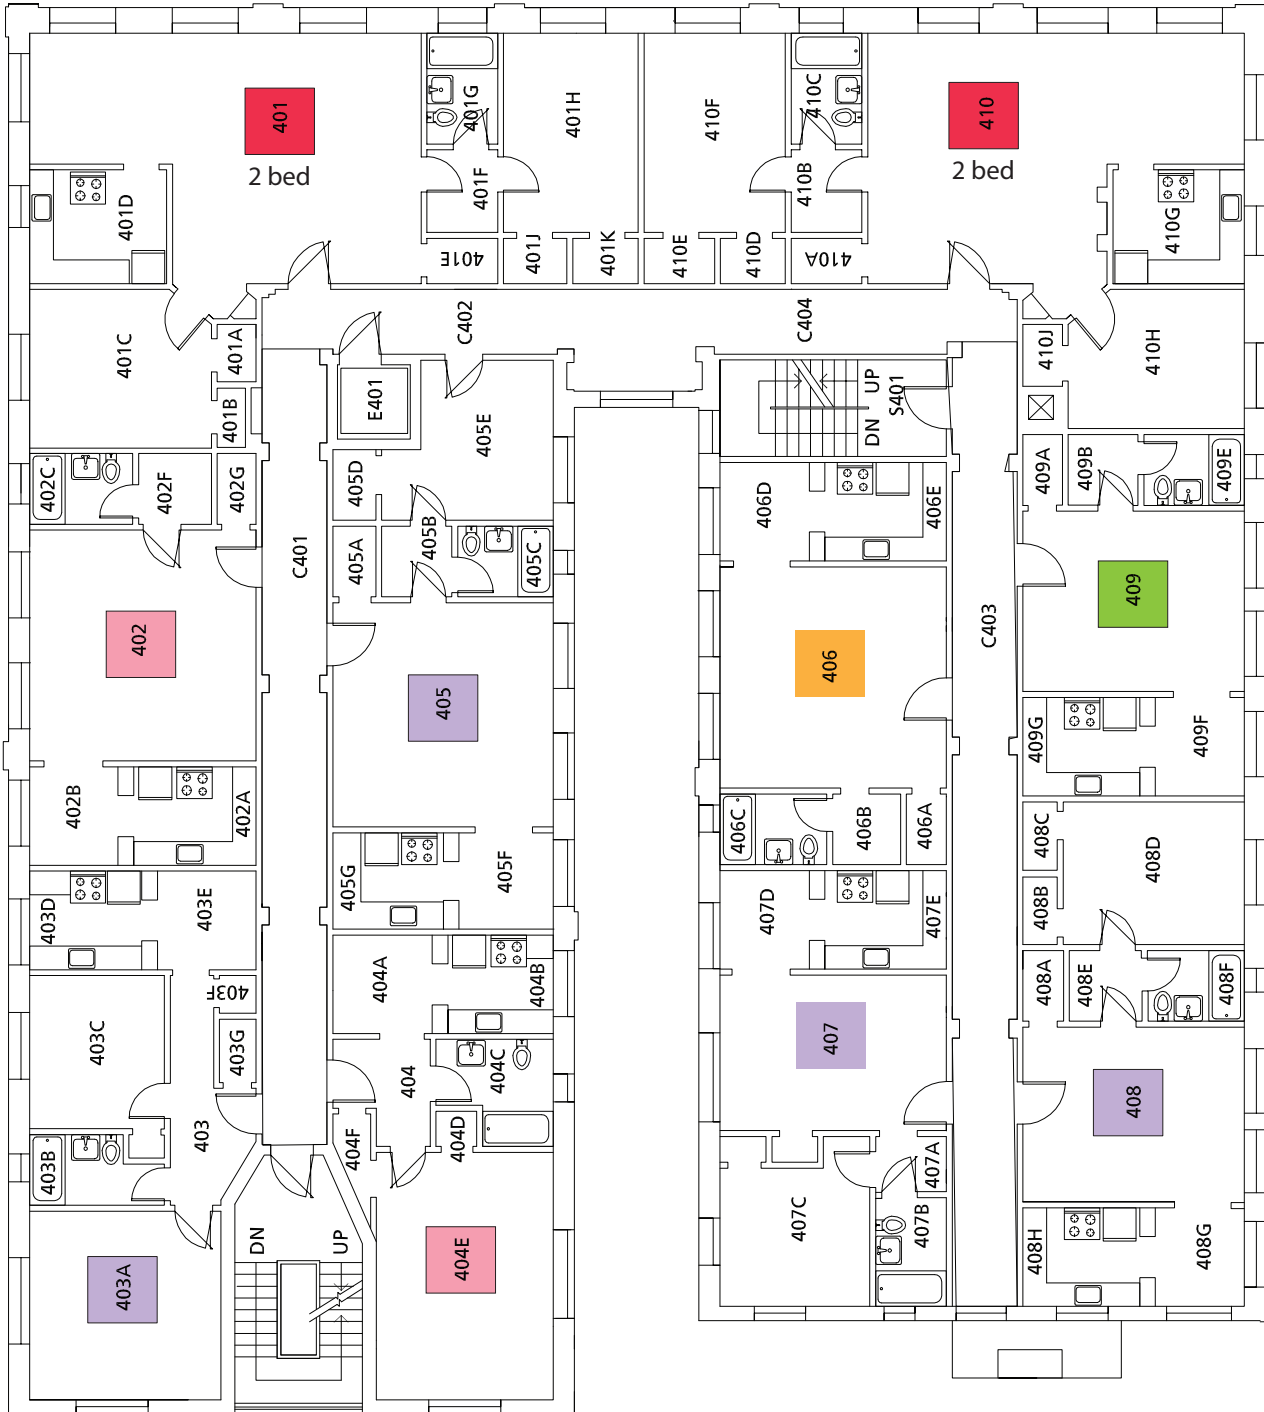

Class 5

SW Park Avenue

SW Harrison Street

Montgomery Court

*Laundry facilities, bike storage and lounge spaces are located on the 1st floor

Blackstone

THIRD FLOOR PLAN *

1 BEDROOM

STUDIO

- Class 1
- Class 2
- Class 3
- Class 4
- Class 5

SW Park Avenue

SW Harrison Street

Montgomery Court

*Laundry facilities, bike storage and lounge spaces are located on the 1st floor

Blackstone

FOURTH FLOOR PLAN*

1 BEDROOM

STUDIO

- Class 1
- Class 2
- Class 3
- Class 4
- Class 5

SW Park Avenue

SW Harrison Street

Montgomery Court

*Laundry facilities, bike storage and lounge spaces are located on the 1st floor

Blackstone

FIFTH FLOOR PLAN*

1 BEDROOM

STUDIO

- Class 1
- Class 2
- Class 3
- Class 4
- Class 5

SW Park Avenue

SW Harrison Street

Montgomery Court

*Laundry facilities, bike storage and lounge spaces are located on the 1st floor