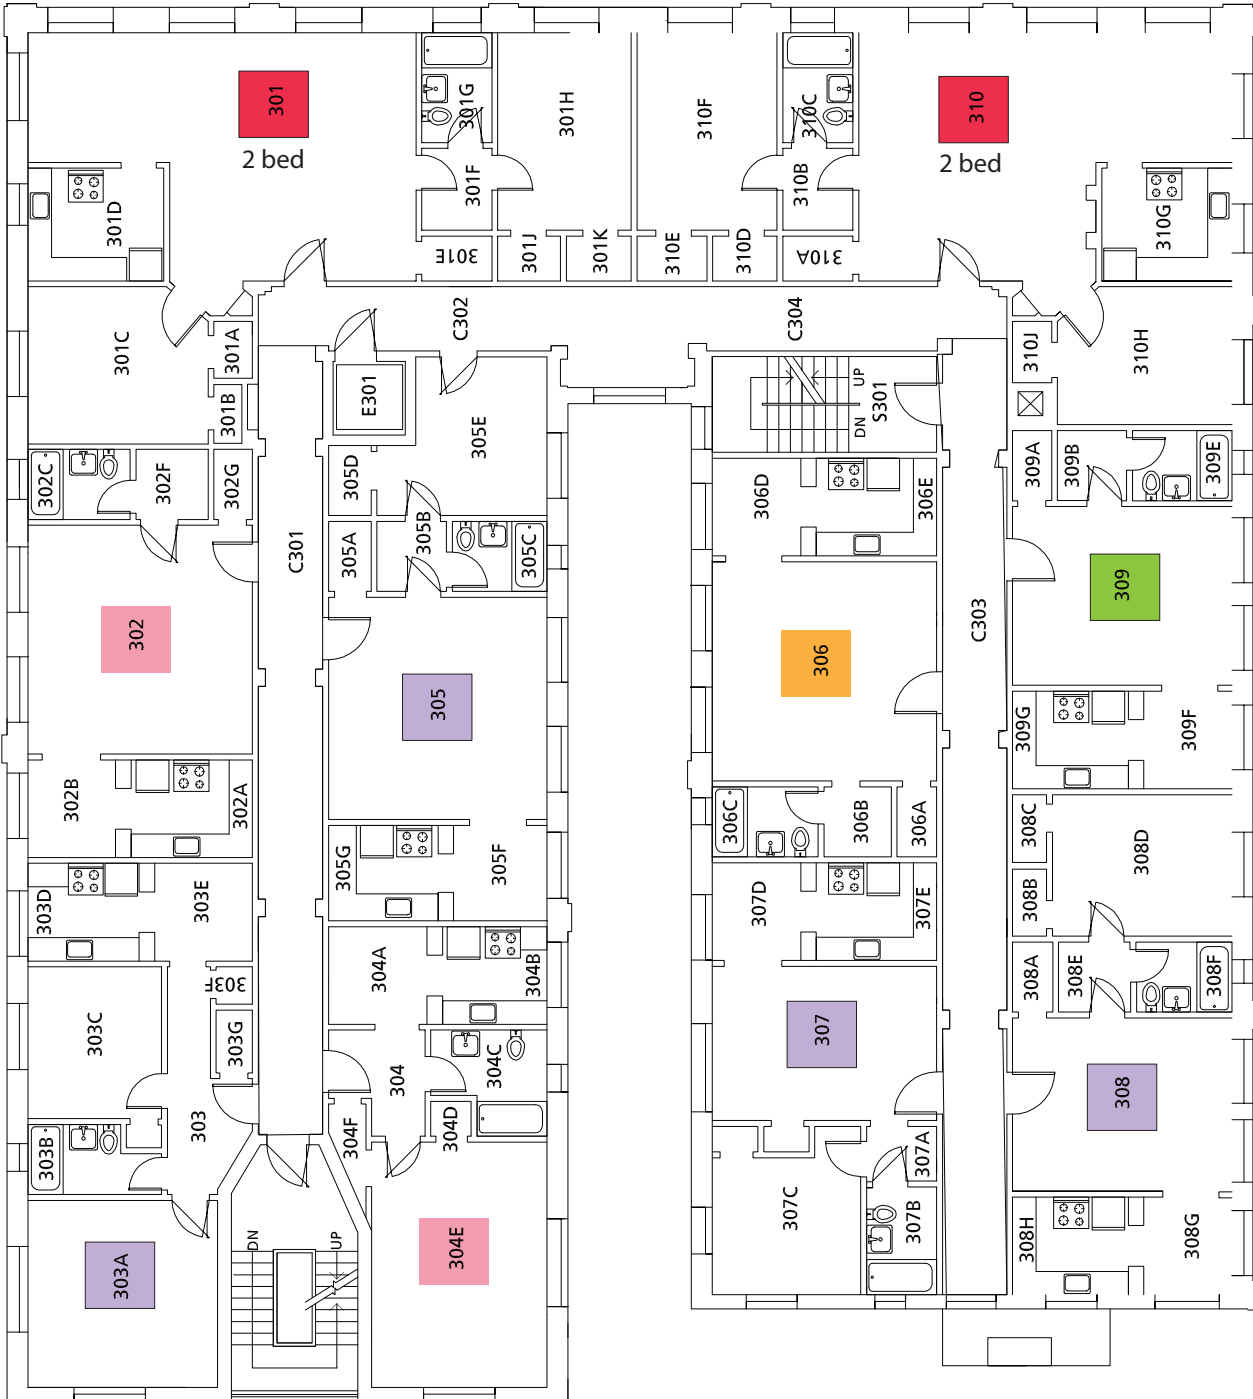

Class 5

SW Park Avenue

SW Harrison Street

Montgomery Court

*Laundry facilities, bike storage and lounge spaces are located on the 1st floor

Blackstone

THIRD FLOOR PLAN *

1 BEDROOM

STUDIO

- Class 1
- Class 2
- Class 3
- Class 4
- Class 5

SW Park Avenue

SW Harrison Street

Montgomery Court

*Laundry facilities, bike storage and lounge spaces are located on the 1st floor

Blackstone

FOURTH FLOOR PLAN*

1 BEDROOM

STUDIO

- Class 1
- Class 2
- Class 3
- Class 4
- Class 5

SW Park Avenue

SW Harrison Street

Montgomery Court

*Laundry facilities, bike storage and lounge spaces are located on the 1st floor

Blackstone

FIFTH FLOOR PLAN*

1 BEDROOM

STUDIO

- Class 1
- Class 2
- Class 3
- Class 4
- Class 5

SW Park Avenue

SW Harrison Street

Montgomery Court

*Laundry facilities, bike storage and lounge spaces are located on the 1st floor