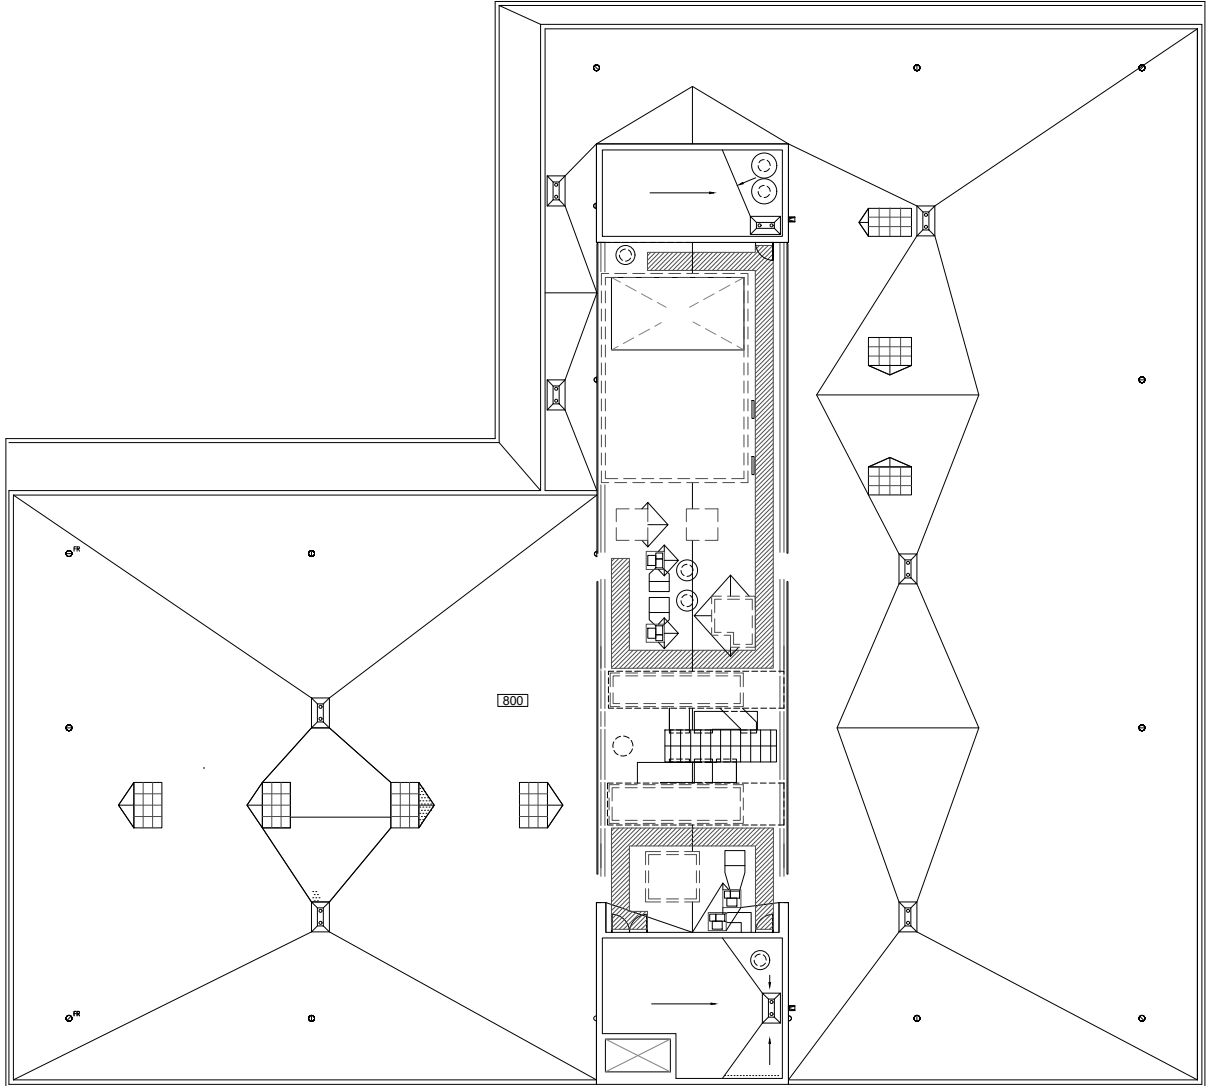

DRAWN BY:
 ASL
 DATE:
 07/2020

161_A08

Scale

1/32" = 1'-0"

Penthouse
 Academic and Student Recreation Center
 1800 SW 6th Ave Portland, OR 97201

DRAWN BY:
 ASL
 DATE:
 07/2020

161_A09

Scale
 1/32" = 1'-0"

Roof
 Academic and Student Recreation Center
 1800 SW 6th Ave Portland, OR 97201

DRAWN BY:
 ASL
DATE:
 07/2020

161_A10