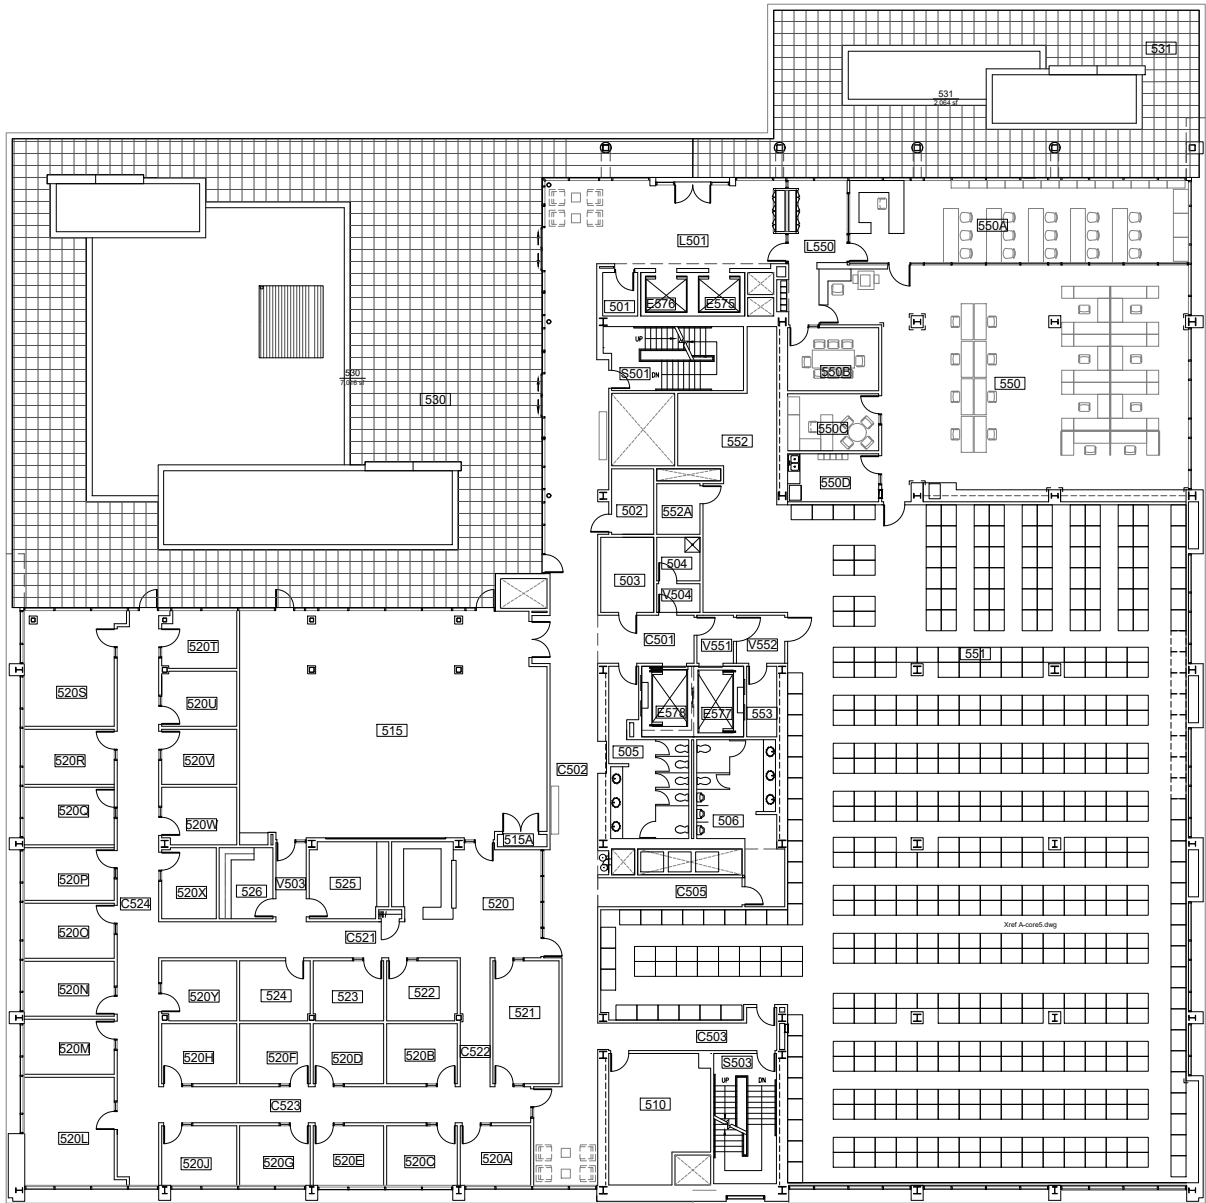

DRAWN BY:
 ASL

DATE:
 07/2020

161_A03

Scale
 $1/32" = 1'-0"$

Second Floor
 Academic and Student Recreation Center
 1800 SW 6th Ave Portland, OR 97201

DRAWN BY:
 HH
 DATE:
 01/2021

161_A04

Scale
 1/32" = 1'-0"

Third Floor
 Academic and Student Recreation Center
 1800 SW 6th Ave Portland, OR 97201

DRAWN BY:
 ASL
 DATE:
 07/2020

161_A05

Scale
 1/32" = 1'-0"

Fourth Floor
 Academic and Student Recreation Center
 1800 SW 6th Ave Portland, OR 97201

DRAWN BY:
 ASL
 DATE:
 07/2020

Scale
 1/32" = 1'-0"

Fifth Floor
 Academic and Student Recreation Center
 1800 SW 6th Ave Portland, OR 97201

DRAWN BY:
 ASL
 DATE:
 07/2020

161_A07

Scale

1/32" = 1'-0"

Sixth Floor
 Academic and Student Recreation Center
 1800 SW 6th Ave Portland, OR 97201