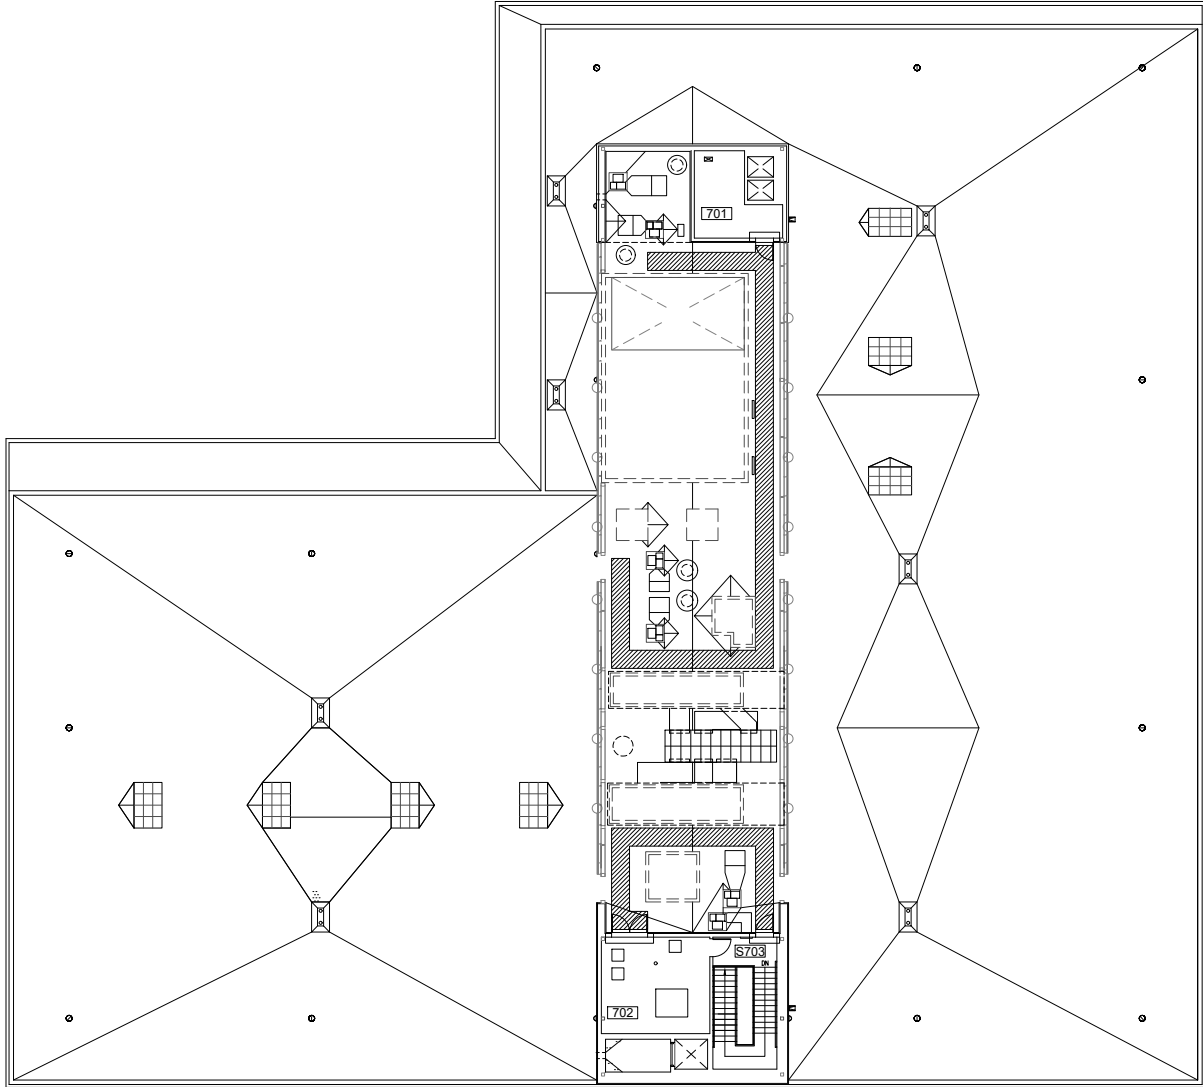

DRAWN BY:
 ASL
 DATE:
 07/2020

Scale
 1/32" = 1'-0"

Fifth Floor
 Academic and Student Recreation Center
 1800 SW 6th Ave Portland, OR 97201

DRAWN BY:
 ASL
 DATE:
 07/2020

161_A07

Scale

1/32" = 1'-0"

Sixth Floor
 Academic and Student Recreation Center
 1800 SW 6th Ave Portland, OR 97201

DRAWN BY:
 ASL
 DATE:
 07/2020

161_A08

Scale

1/32" = 1'-0"

Penthouse
 Academic and Student Recreation Center
 1800 SW 6th Ave Portland, OR 97201

DRAWN BY:
 ASL
 DATE:
 07/2020

161_A09

Scale
 1/32" = 1'-0"

Roof
 Academic and Student Recreation Center
 1800 SW 6th Ave Portland, OR 97201

DRAWN BY:
 ASL
DATE:
 07/2020

161_A10