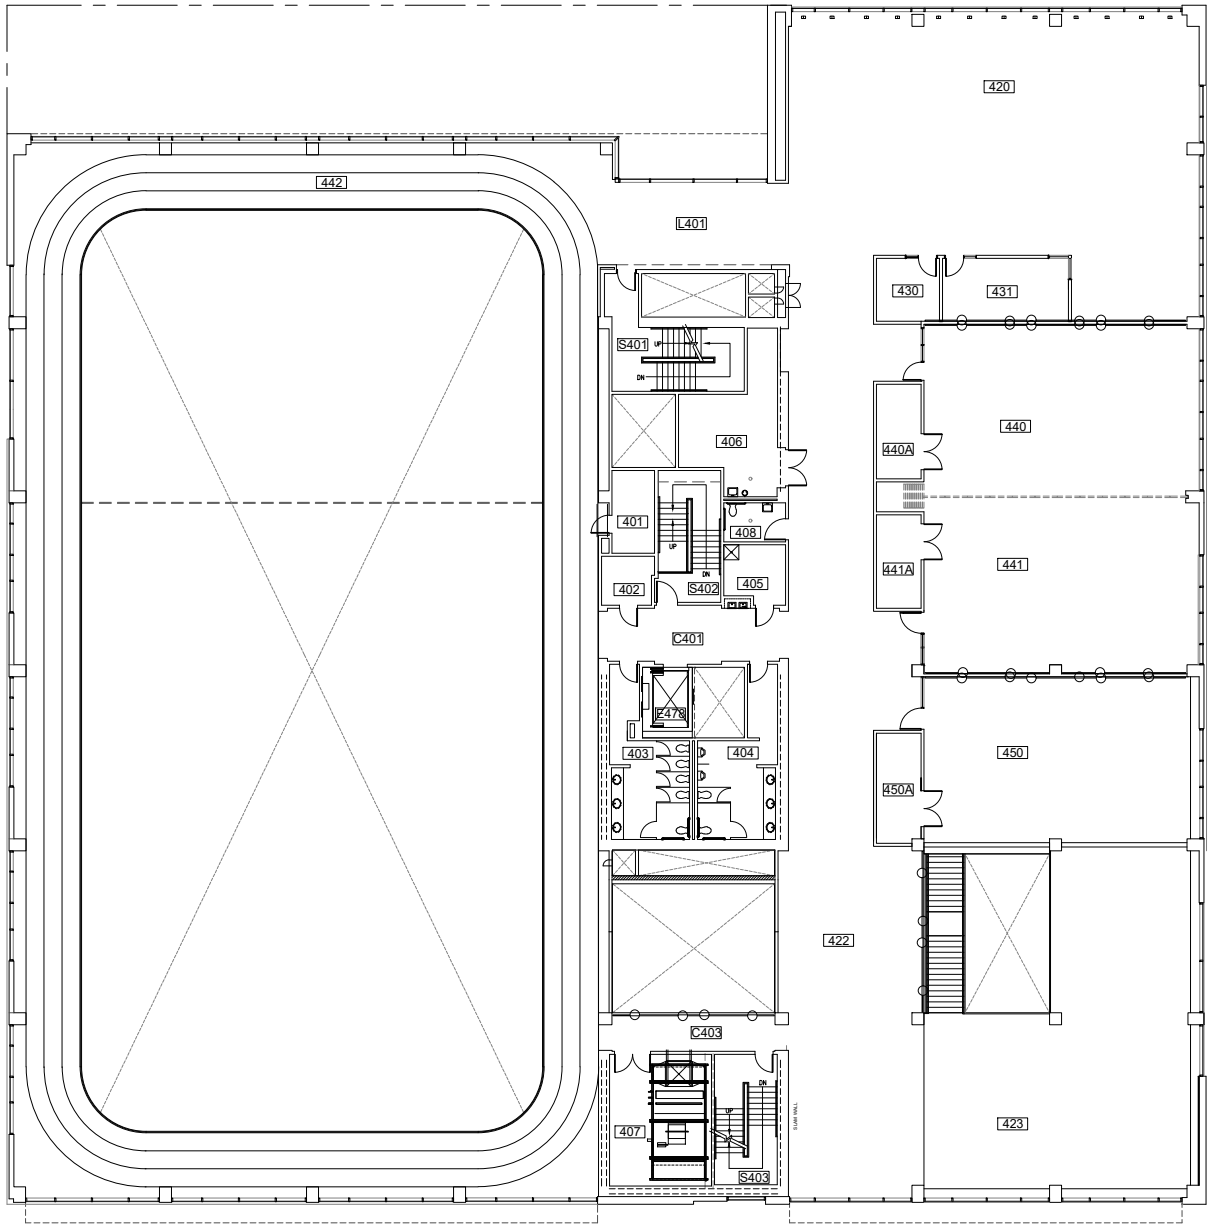

First Floor
 Academic and Student Recreation Center
 1800 SW 6th Ave Portland, OR 97201

DRAWN BY:
 ASL
 DATE:
 07/2020

161_A02

Scale

1/32" = 1'-0"

First Floor Mezzanine
 Academic and Student Recreation Center
 1800 SW 6th Ave Portland, OR 97201

DRAWN BY:
 ASL

DATE:
 07/2020

161_A03

Scale
 $1/32" = 1'-0"$

Second Floor
 Academic and Student Recreation Center
 1800 SW 6th Ave Portland, OR 97201

DRAWN BY:
 HH
 DATE:
 01/2021

161_A04

Scale
 1/32" = 1'-0"

Third Floor
 Academic and Student Recreation Center
 1800 SW 6th Ave Portland, OR 97201

DRAWN BY:
 ASL
 DATE:
 07/2020

161_A05

Scale
 1/32" = 1'-0"

Fourth Floor
 Academic and Student Recreation Center
 1800 SW 6th Ave Portland, OR 97201

DRAWN BY:
 ASL
 DATE:
 07/2020

Scale
 1/32" = 1'-0"

Fifth Floor
 Academic and Student Recreation Center
 1800 SW 6th Ave Portland, OR 97201

DRAWN BY:
 ASL
 DATE:
 07/2020

161_A07

Scale

1/32" = 1'-0"

Sixth Floor
 Academic and Student Recreation Center
 1800 SW 6th Ave Portland, OR 97201