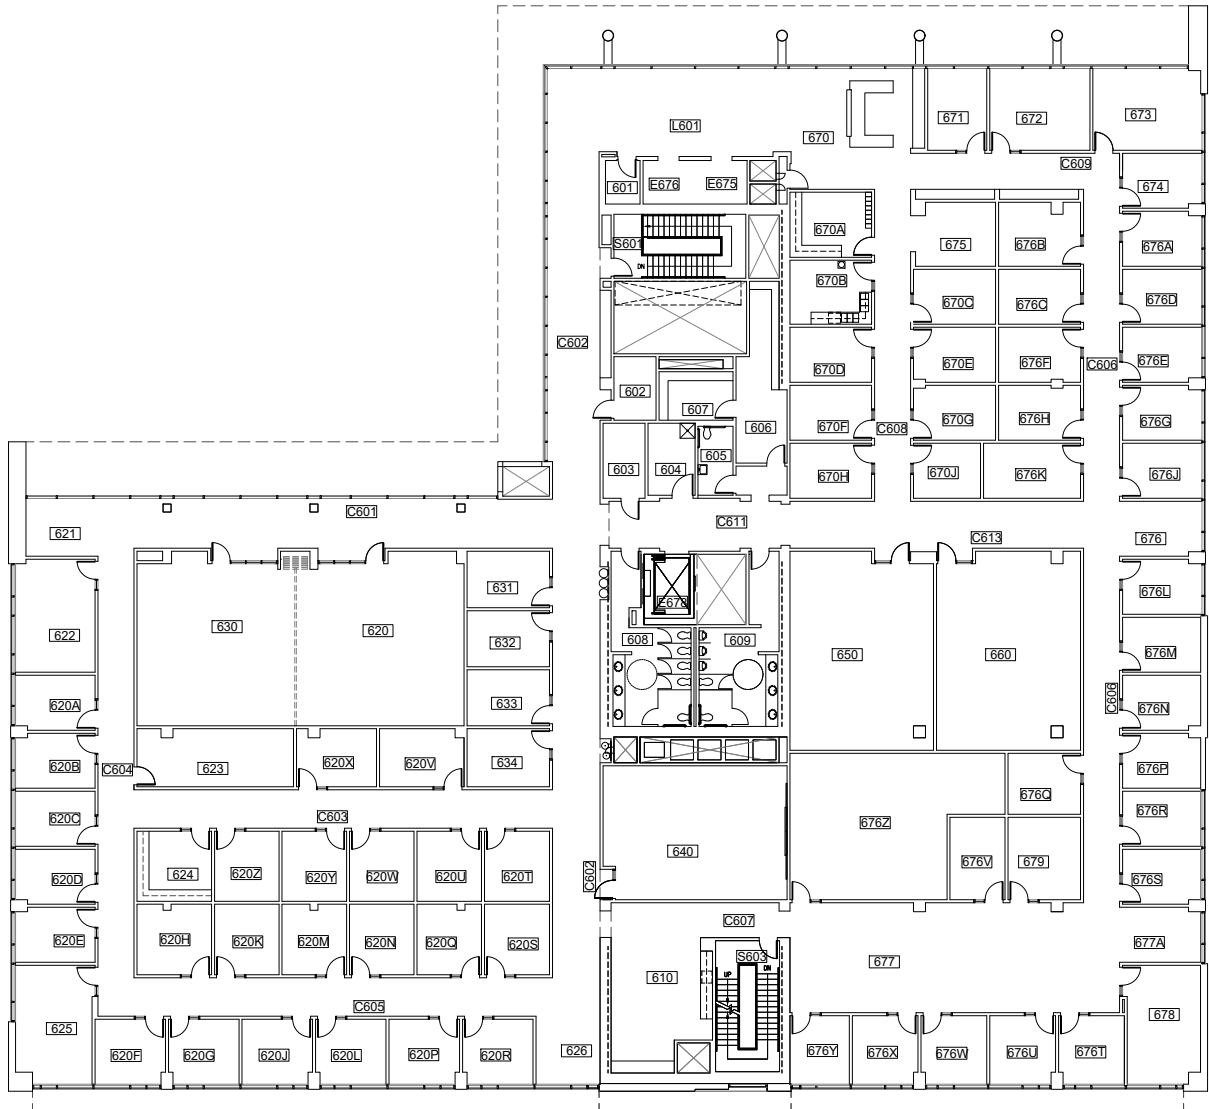

Third Floor
 Academic and Student Recreation Center
 1800 SW 6th Ave Portland, OR 97201

DRAWN BY:
 ASL
 DATE:
 07/2020

161_A05

Scale
 1/32" = 1'-0"

Fourth Floor
 Academic and Student Recreation Center
 1800 SW 6th Ave Portland, OR 97201

DRAWN BY:
 ASL
 DATE:
 07/2020

Scale
 1/32" = 1'-0"

Fifth Floor
 Academic and Student Recreation Center
 1800 SW 6th Ave Portland, OR 97201

DRAWN BY:
 ASL
 DATE:
 07/2020

161_A07

Scale

1/32" = 1'-0"

Sixth Floor
 Academic and Student Recreation Center
 1800 SW 6th Ave Portland, OR 97201

DRAWN BY:
 ASL
 DATE:
 07/2020

161_A08

Scale

1/32" = 1'-0"

Penthouse
 Academic and Student Recreation Center
 1800 SW 6th Ave Portland, OR 97201

DRAWN BY:
 ASL
 DATE:
 07/2020

161_A09

Scale
 1/32" = 1'-0"

Roof
 Academic and Student Recreation Center
 1800 SW 6th Ave Portland, OR 97201

DRAWN BY:
 ASL
DATE:
 07/2020

161_A10