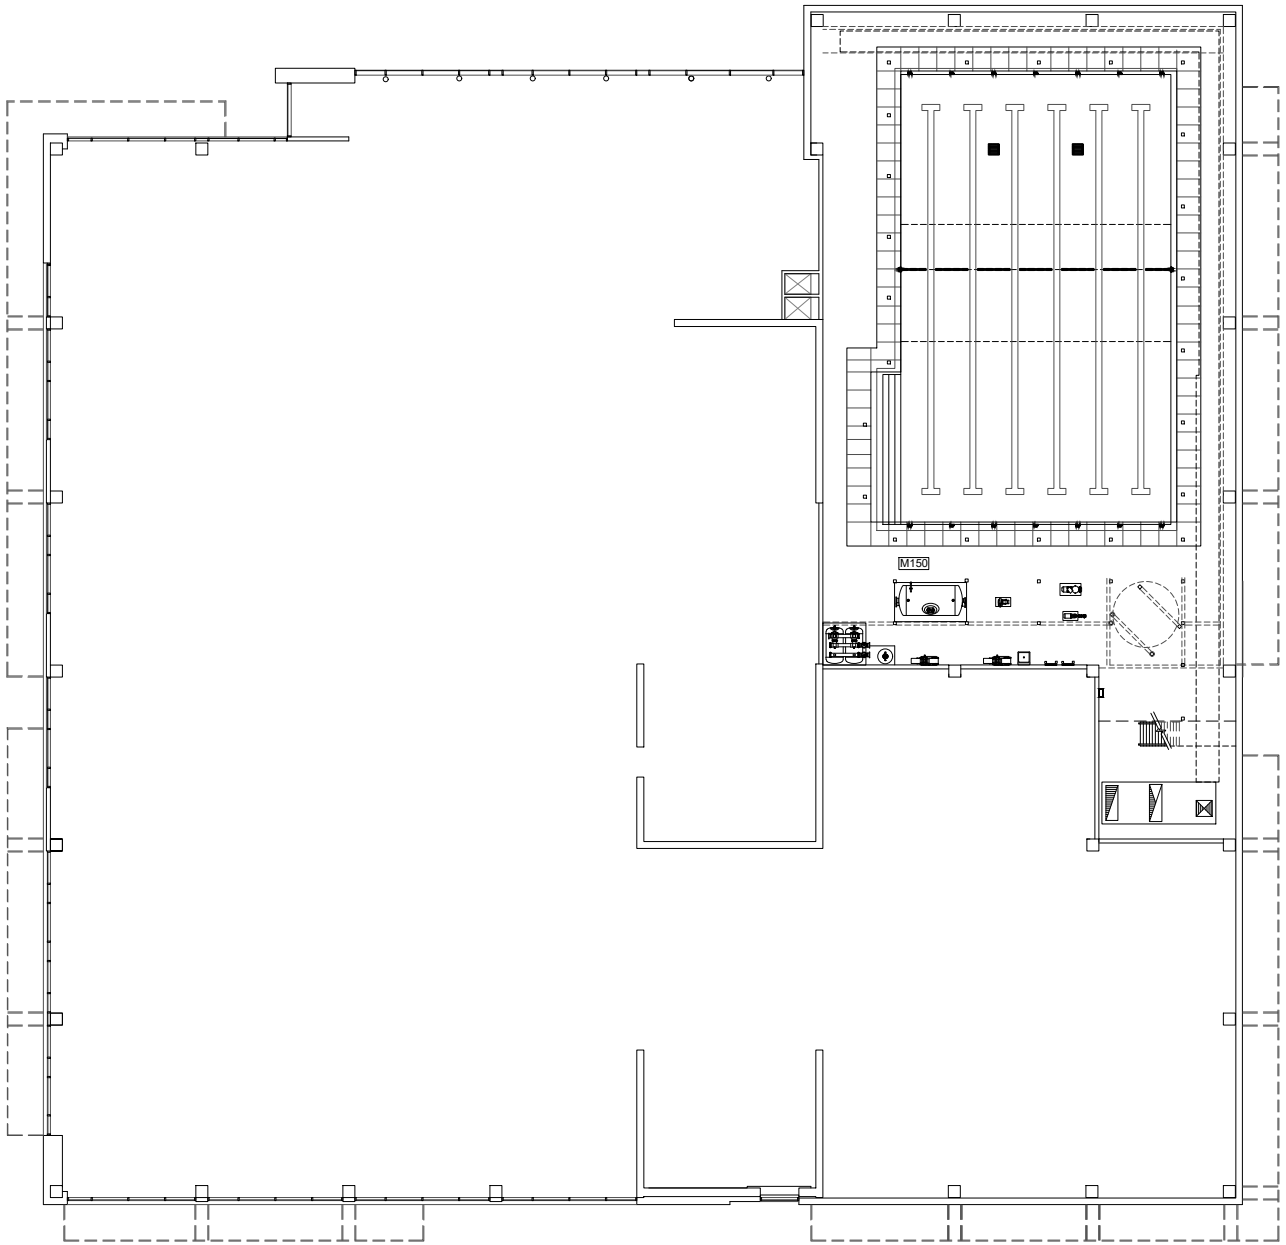

Scale
 1/32" = 1'-0"

Basement
 Academic and Student Recreation Center
 1800 SW 6th Ave Portland, OR 97201

DRAWN BY:
 ASL
DATE:
 07/2020

161_A01

Scale
 $1/32" = 1'-0"$

ELEVATOR ACCESS

WHEELCHAIR ACCESS

BUILDING ACCESS - NOT
 WHEELCHAIR ACCESSIBLE

First Floor
 Academic and Student Recreation Center
 1800 SW 6th Ave Portland, OR 97201

DRAWN BY:
 ASL
 DATE:
 07/2020

161_A02

Scale

1/32" = 1'-0"

First Floor Mezzanine
 Academic and Student Recreation Center
 1800 SW 6th Ave Portland, OR 97201

DRAWN BY:
 ASL

DATE:
 07/2020

161_A03

Scale
 $1/32" = 1'-0"$

Second Floor
 Academic and Student Recreation Center
 1800 SW 6th Ave Portland, OR 97201

DRAWN BY:
 HH
 DATE:
 01/2021

161_A04

Scale
 1/32" = 1'-0"