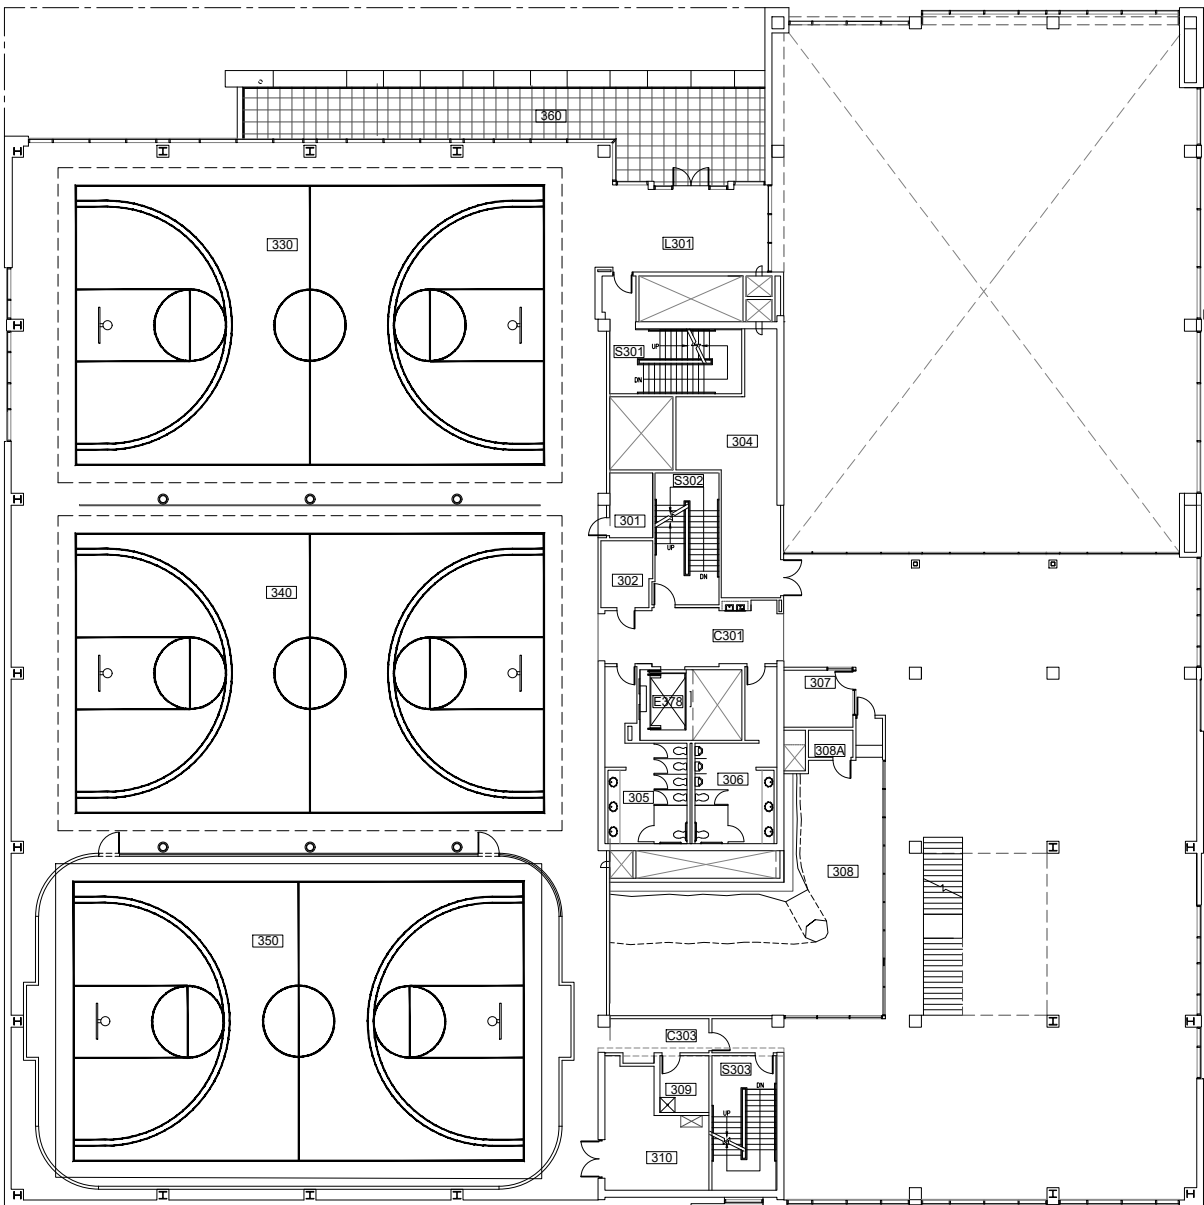

First Floor
 Academic and Student Recreation Center
 1800 SW 6th Ave Portland, OR 97201

DRAWN BY:
 ASL
 DATE:
 07/2020

161_A02

Scale

1/32" = 1'-0"

First Floor Mezzanine
 Academic and Student Recreation Center
 1800 SW 6th Ave Portland, OR 97201

DRAWN BY:
 ASL

DATE:
 07/2020

161_A03

Scale
 $1/32" = 1'-0"$

Second Floor
 Academic and Student Recreation Center
 1800 SW 6th Ave Portland, OR 97201

DRAWN BY:
 HH
 DATE:
 01/2021

161_A04

Scale
 1/32" = 1'-0"

Third Floor
 Academic and Student Recreation Center
 1800 SW 6th Ave Portland, OR 97201

DRAWN BY:
 ASL
 DATE:
 07/2020

161_A05

Scale
 1/32" = 1'-0"

Fourth Floor
 Academic and Student Recreation Center
 1800 SW 6th Ave Portland, OR 97201

DRAWN BY:
 ASL
 DATE:
 07/2020

Scale
 1/32" = 1'-0"

Fifth Floor
 Academic and Student Recreation Center
 1800 SW 6th Ave Portland, OR 97201

DRAWN BY:
 ASL
 DATE:
 07/2020

161_A07

Scale

1/32" = 1'-0"

Sixth Floor
 Academic and Student Recreation Center
 1800 SW 6th Ave Portland, OR 97201