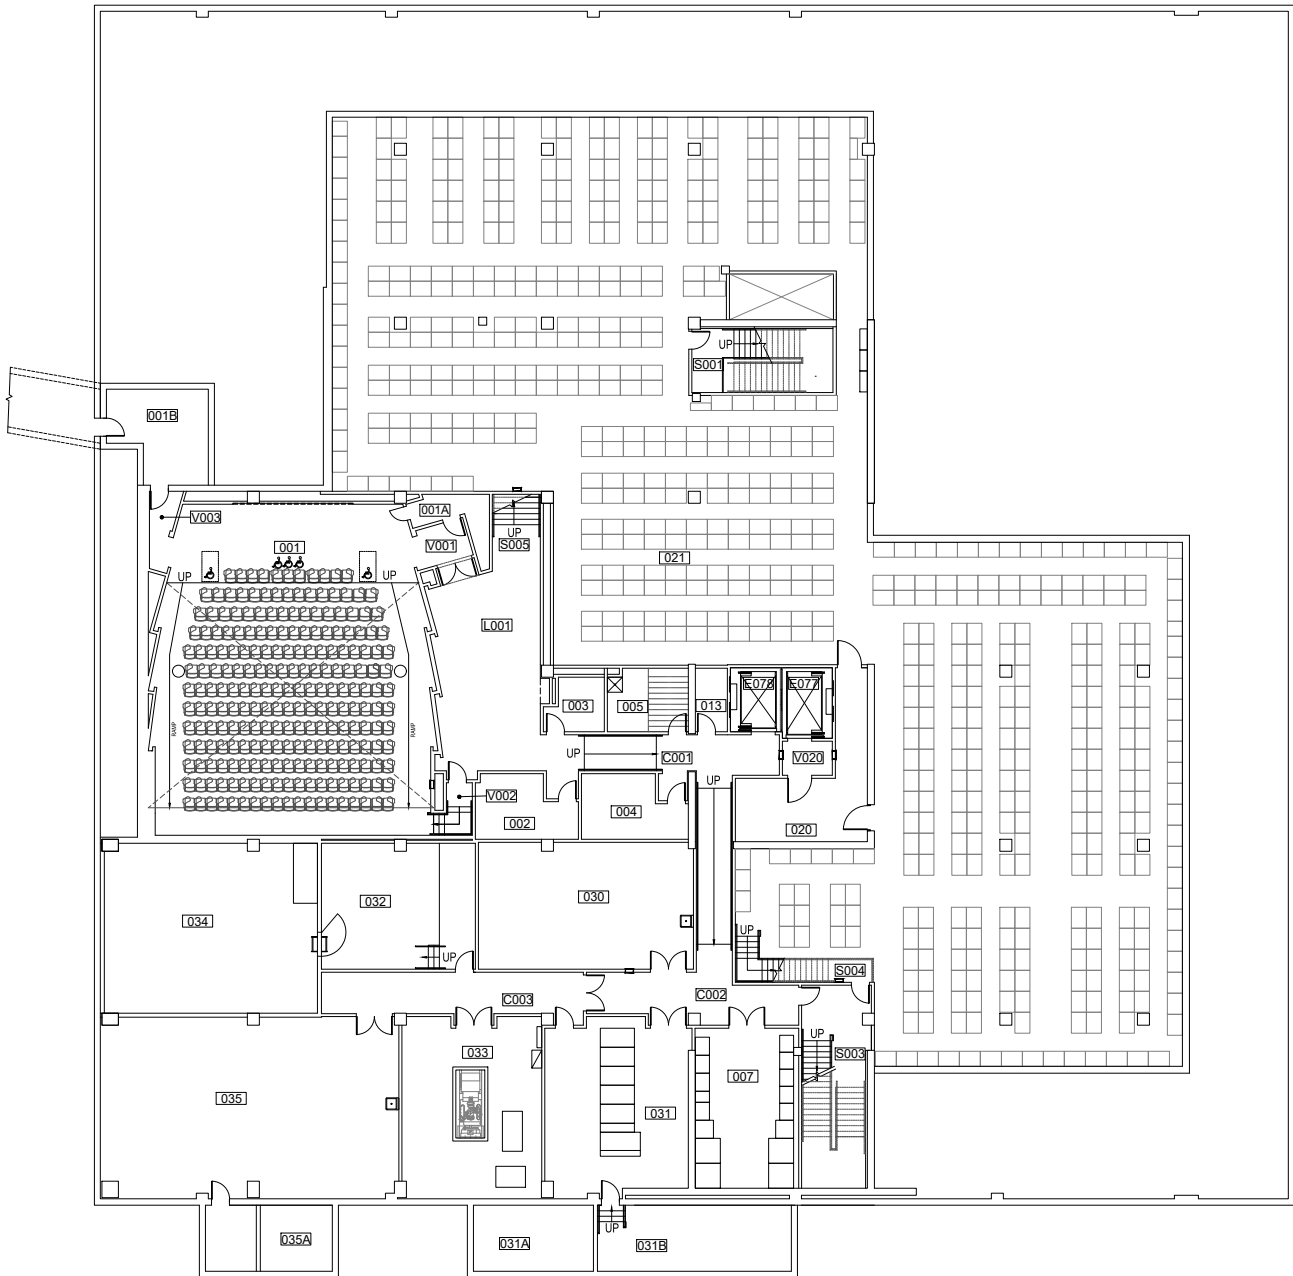

Scale
 1/32" = 1'-0"

Basement
 Academic and Student Recreation Center
 1800 SW 6th Ave Portland, OR 97201

DRAWN BY:
 ASL
DATE:
 07/2020

161_A01

Scale
 $1/32" = 1'-0"$

ELEVATOR ACCESS

WHEELCHAIR ACCESS

BUILDING ACCESS - NOT
 WHEELCHAIR ACCESSIBLE

First Floor
 Academic and Student Recreation Center
 1800 SW 6th Ave Portland, OR 97201

DRAWN BY:
 ASL
 DATE:
 07/2020

161_A02

Scale

1/32" = 1'-0"

First Floor Mezzanine
 Academic and Student Recreation Center
 1800 SW 6th Ave Portland, OR 97201

DRAWN BY:
 ASL

DATE:
 07/2020

161_A03

Scale
 $1/32" = 1'-0"$

Second Floor
 Academic and Student Recreation Center
 1800 SW 6th Ave Portland, OR 97201

DRAWN BY:
 HH
 DATE:
 01/2021

161_A04

Scale
 1/32" = 1'-0"