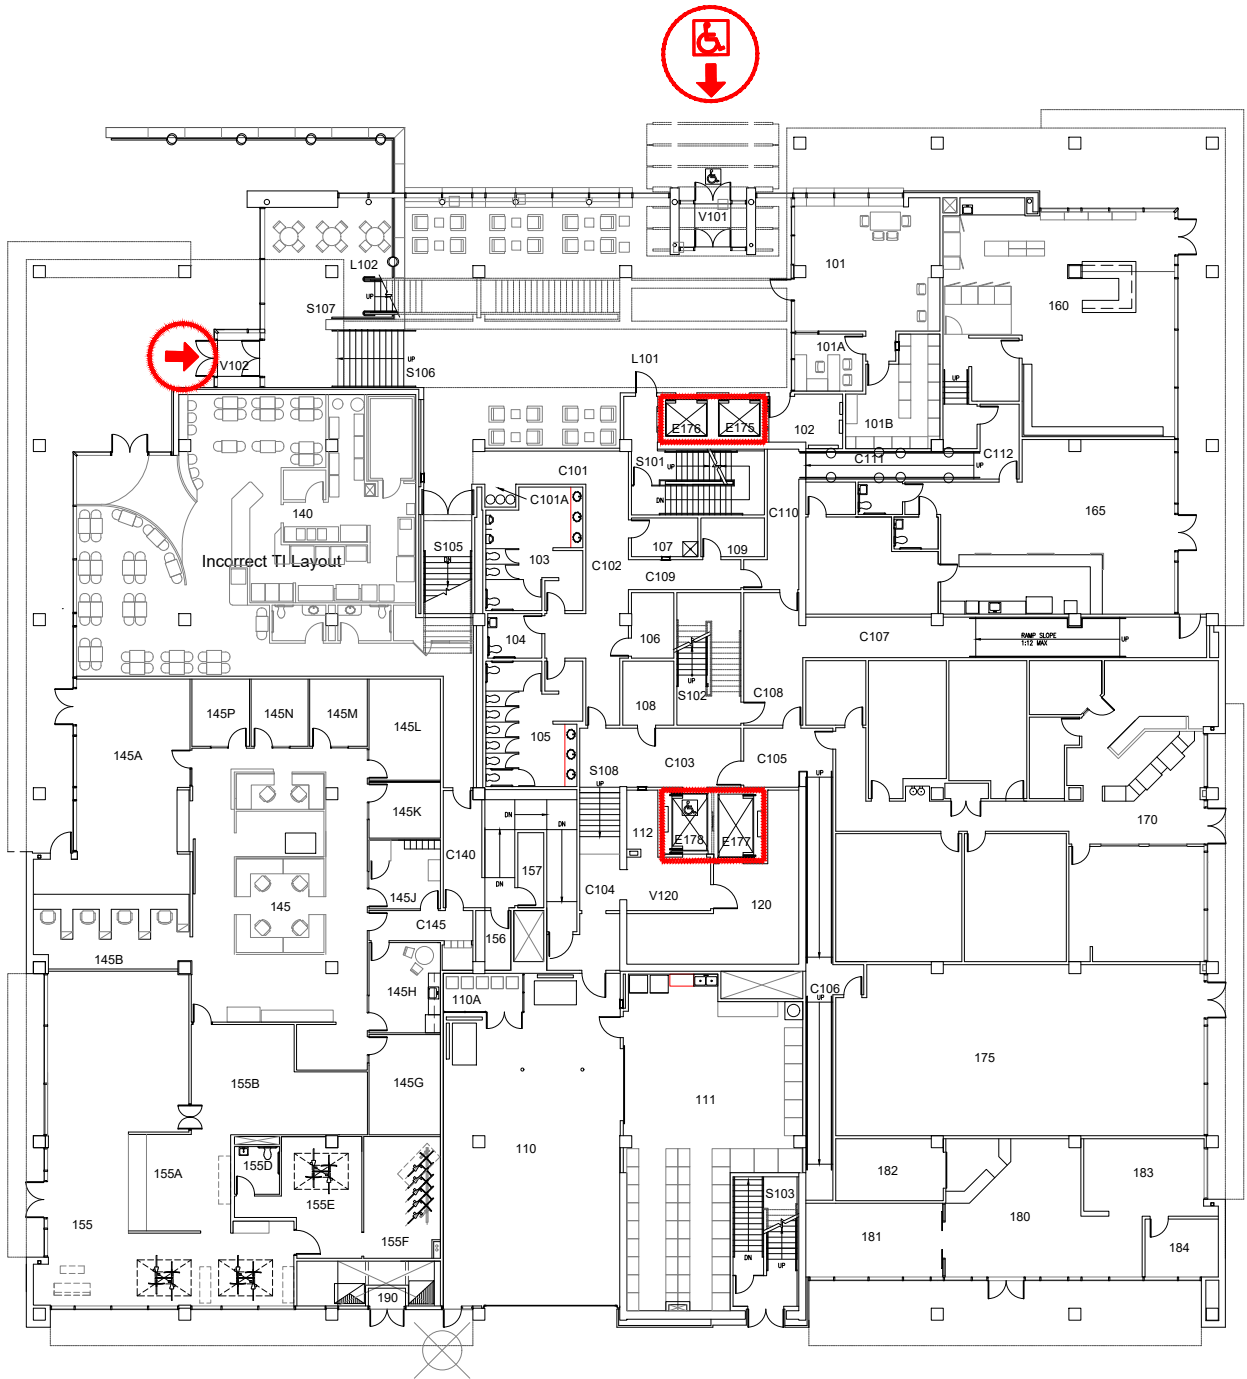

Scale
 1/32" = 1'-0"

Basement
 Academic and Student Recreation Center
 1800 SW 6th Ave Portland, OR 97201

DRAWN BY:
 ASL
DATE:
 07/2020

161_A01

Scale
 $1/32" = 1'-0"$

ELEVATOR ACCESS

WHEELCHAIR ACCESS

BUILDING ACCESS - NOT
 WHEELCHAIR ACCESSIBLE

First Floor
 Academic and Student Recreation Center
 1800 SW 6th Ave Portland, OR 97201

DRAWN BY:
 ASL
 DATE:
 07/2020

161_A02

Scale

1/32" = 1'-0"

First Floor Mezzanine
 Academic and Student Recreation Center
 1800 SW 6th Ave Portland, OR 97201

DRAWN BY:
 ASL

DATE:
 07/2020

161_A03

Scale
 $1/32" = 1'-0"$

Second Floor
 Academic and Student Recreation Center
 1800 SW 6th Ave Portland, OR 97201

DRAWN BY:
 HH
 DATE:
 01/2021

161_A04

Scale
 1/32" = 1'-0"