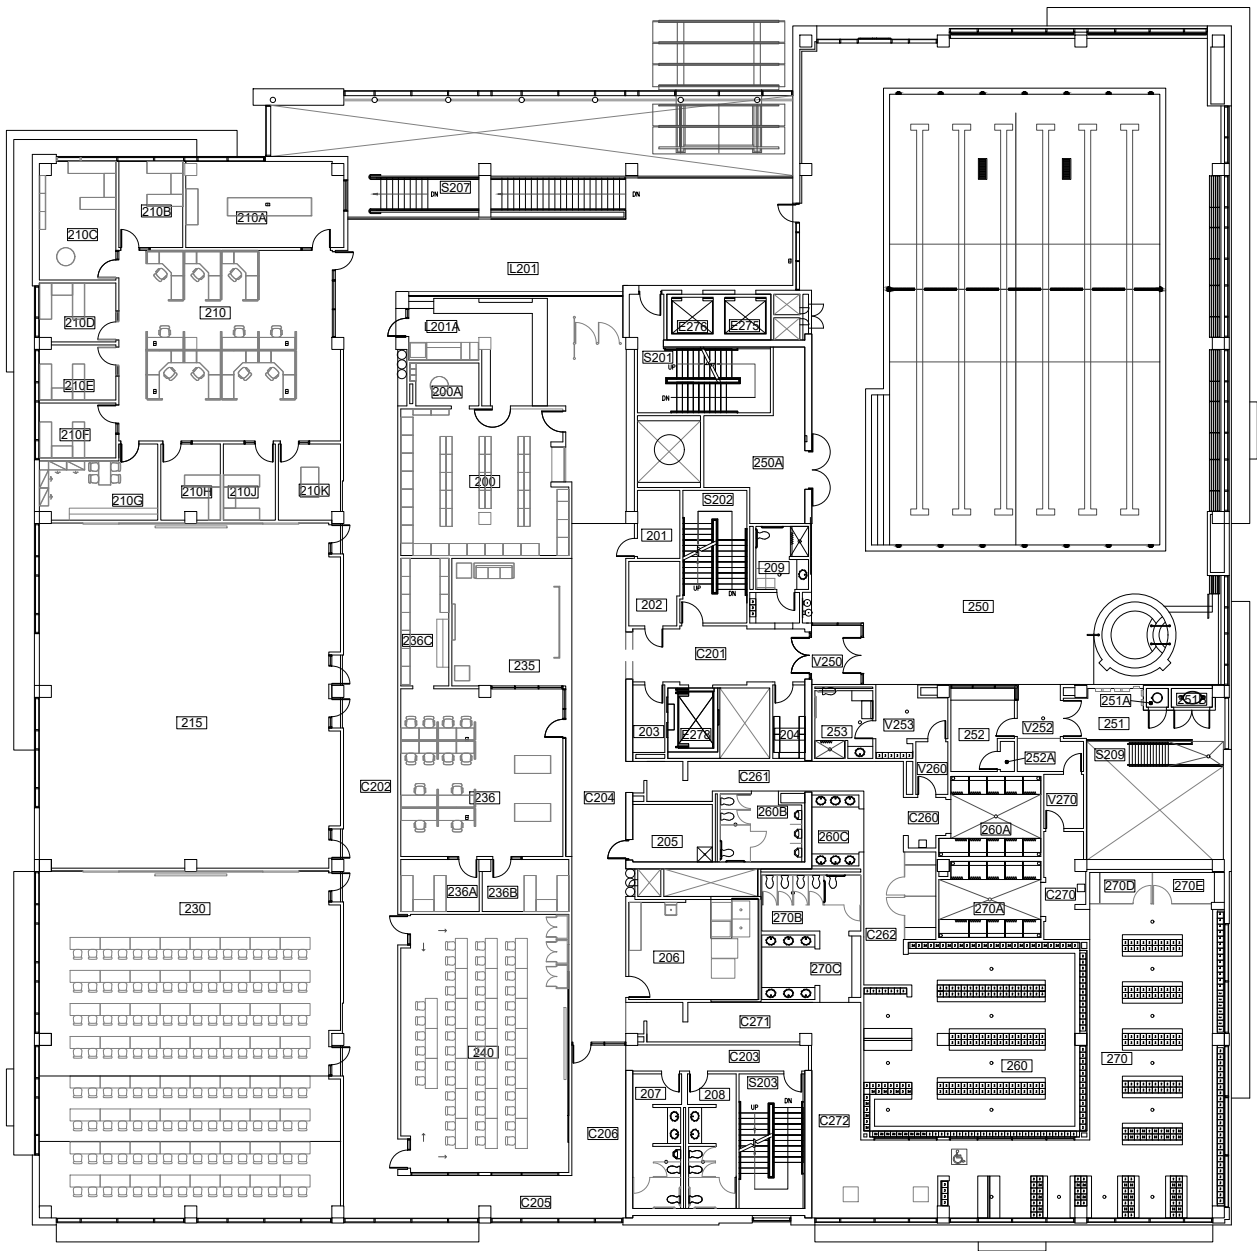

Scale
 1/32" = 1'-0"

Basement
 Academic and Student Recreation Center
 1800 SW 6th Ave Portland, OR 97201

DRAWN BY:
 ASL
DATE:
 07/2020

161_A01

Scale
 $1/32" = 1'-0"$

ELEVATOR ACCESS

WHEELCHAIR ACCESS

BUILDING ACCESS - NOT
 WHEELCHAIR ACCESSIBLE

First Floor
 Academic and Student Recreation Center
 1800 SW 6th Ave Portland, OR 97201

DRAWN BY:
 ASL
 DATE:
 07/2020

161_A02

Scale

1/32" = 1'-0"

First Floor Mezzanine
 Academic and Student Recreation Center
 1800 SW 6th Ave Portland, OR 97201

DRAWN BY:
 ASL

DATE:
 07/2020

161_A03

Scale
 $1/32" = 1'-0"$

Second Floor
 Academic and Student Recreation Center
 1800 SW 6th Ave Portland, OR 97201

DRAWN BY:
 HH
 DATE:
 01/2021

161_A04

Scale
 1/32" = 1'-0"

Third Floor
 Academic and Student Recreation Center
 1800 SW 6th Ave Portland, OR 97201

DRAWN BY:
 ASL
 DATE:
 07/2020

161_A05

Scale
 1/32" = 1'-0"

Fourth Floor
 Academic and Student Recreation Center
 1800 SW 6th Ave Portland, OR 97201