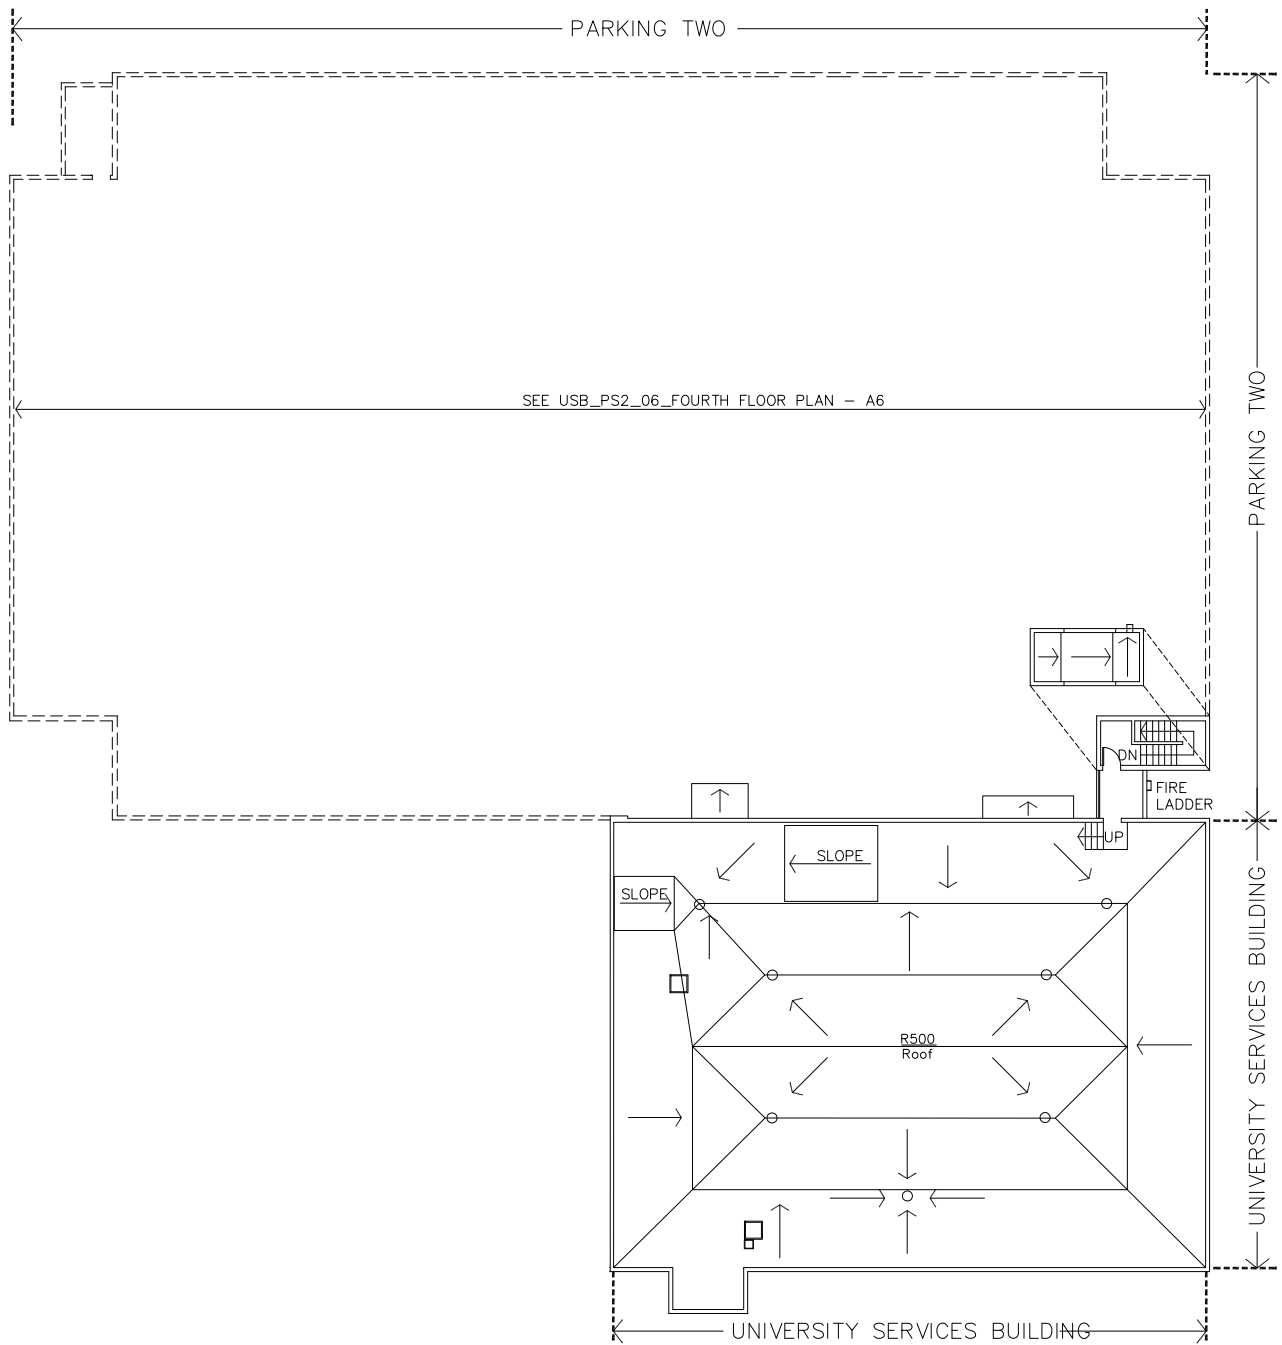

Fourth Floor Plan

617 SW Montgomery Street, Portland, Oregon 97201-5521

Print Date:

Last Modified Date: 12/2019

Campus Planning Office
<http://www.pdx.edu/campus-planning>

STANDARD SPACE REPORT

UNIVERSITY SERVICES BUILDING