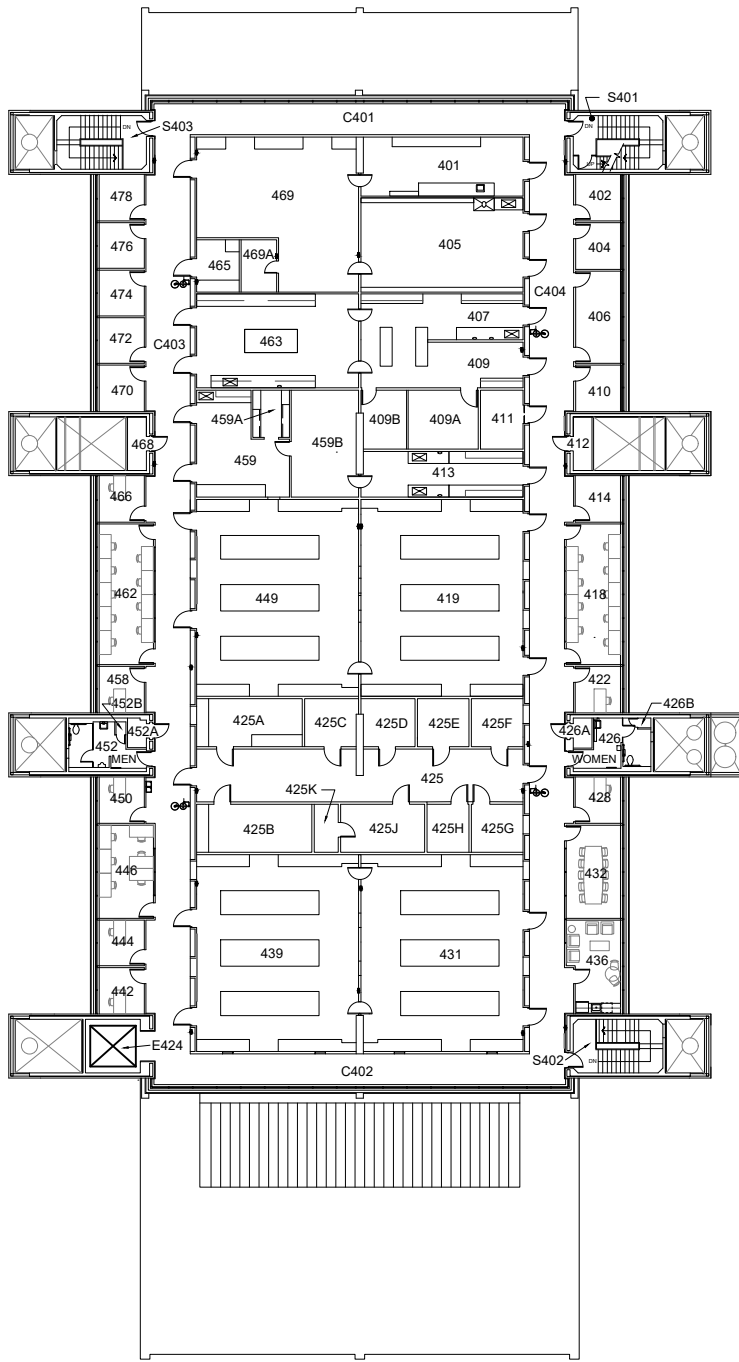

Scale
1" = 40'-0"

Scale
1" = 40'-0"

Lower Basement (B2)
Science Research and Teaching Center
1719 SW 10th, Portland, OR 97201

DRAWN BY:
JYL
DATE:
08/2020

241_A2

Scale
1" = 40'-0"

ELEVATOR ACCESS

WHEELCHAIR ACCESS

BUILDING ACCESS - NOT
WHEELCHAIR ACCESSIBLE

Scale
1" = 40'-0"

ELEVATOR ACCESS

WHEELCHAIR ACCESS

BUILDING ACCESS - NOT
WHEELCHAIR ACCESSIBLE

First Floor Plan
Science Research and Teaching Center
1719 SW 10th, Portland, OR 97201

DRAWN BY:
JYL
DATE:
08/2020

241_A4

Scale
1" = 40'-0"

ELEVATOR ACCESS

WHEELCHAIR ACCESS

BUILDING ACCESS - NOT
WHEELCHAIR ACCESSIBLE

Scale
1" = 40'-0"

Third Floor Plan
Science Research and Teaching Center
1719 SW 10th, Portland, OR 97201

DRAWN BY:
JYL
DATE:
08/2020

241_A6

Scale
1" = 40'-0"

Fourth Floor Plan
Science Research and Teaching Center
1719 SW 10th, Portland, OR 97201

DRAWN BY:
JYL
DATE:
08/2020

Scale
1" = 40'-0"

Roof Plan
Science Research and Teaching Center
1719 SW 10th, Portland, OR 97201