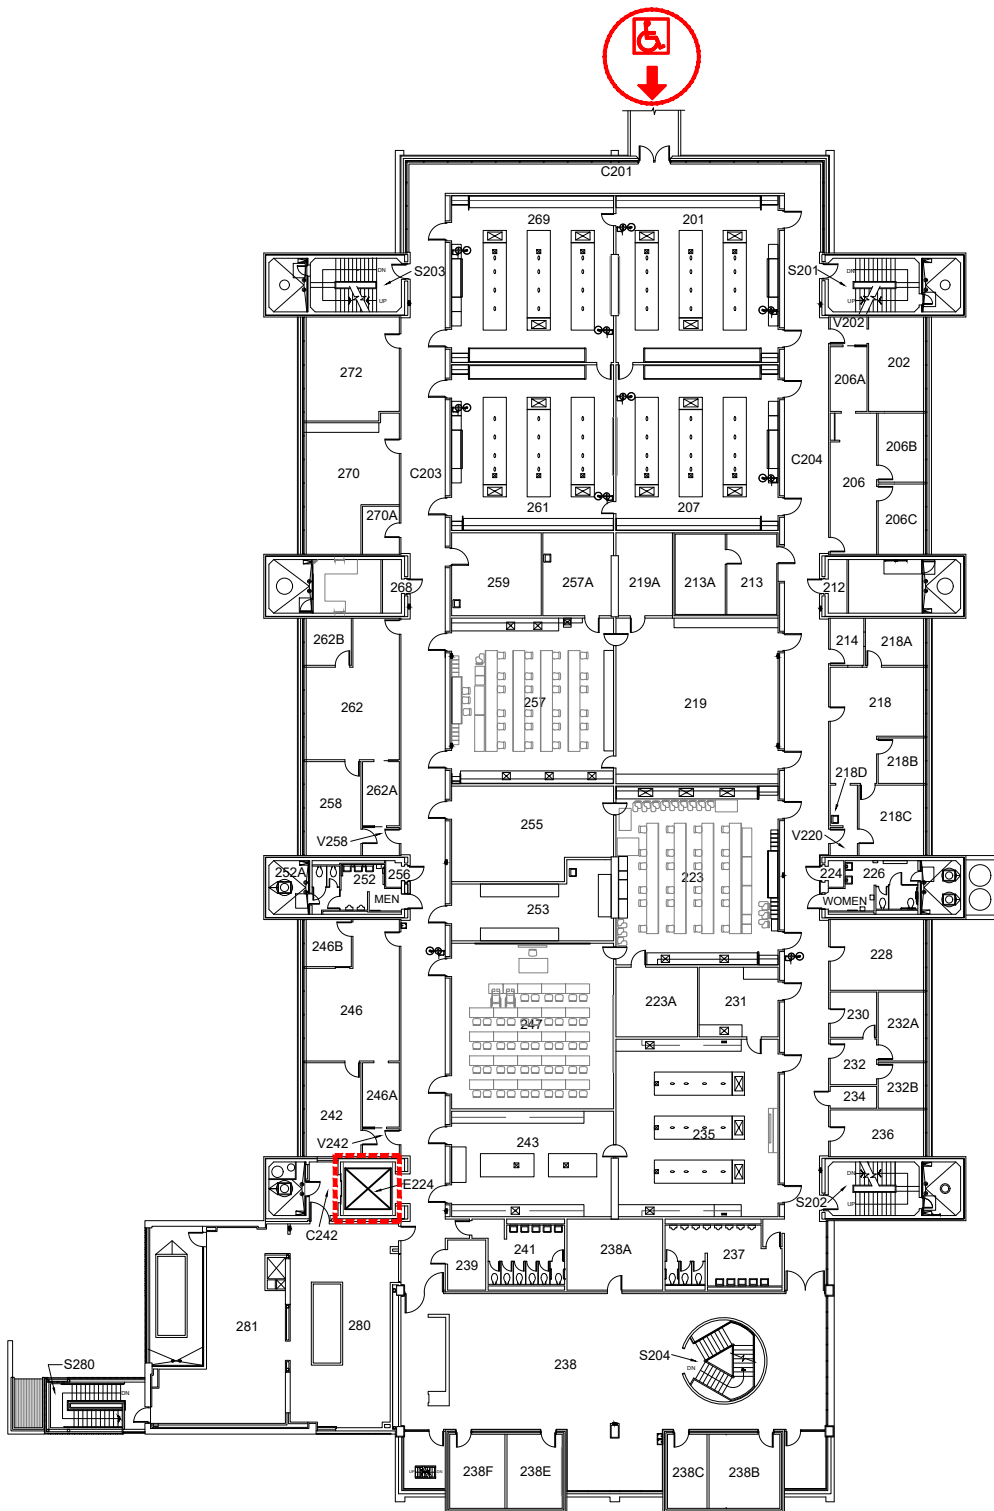

Scale
1" = 40'-0"

Scale
1" = 40'-0"

Lower Basement (B2)
Science Research and Teaching Center
1719 SW 10th, Portland, OR 97201

DRAWN BY:
JYL
DATE:
08/2020

241_A2

Scale
1" = 40'-0"

ELEVATOR ACCESS

WHEELCHAIR ACCESS

BUILDING ACCESS - NOT
WHEELCHAIR ACCESSIBLE

Scale
1" = 40'-0"

ELEVATOR ACCESS

WHEELCHAIR ACCESS

BUILDING ACCESS - NOT
WHEELCHAIR ACCESSIBLE

First Floor Plan
Science Research and Teaching Center
1719 SW 10th, Portland, OR 97201

DRAWN BY:
JYL
DATE:
08/2020

241_A4

Scale
1" = 40'-0"

ELEVATOR ACCESS

WHEELCHAIR ACCESS

BUILDING ACCESS - NOT
WHEELCHAIR ACCESSIBLE

Scale
1" = 40'-0"

Third Floor Plan
Science Research and Teaching Center
1719 SW 10th, Portland, OR 97201

DRAWN BY:
JYL
DATE:
08/2020

241_A6

Scale
1" = 40'-0"

Fourth Floor Plan
Science Research and Teaching Center
1719 SW 10th, Portland, OR 97201

DRAWN BY:
JYL
DATE:
08/2020

Scale
1" = 40'-0"

Roof Plan
Science Research and Teaching Center
1719 SW 10th, Portland, OR 97201