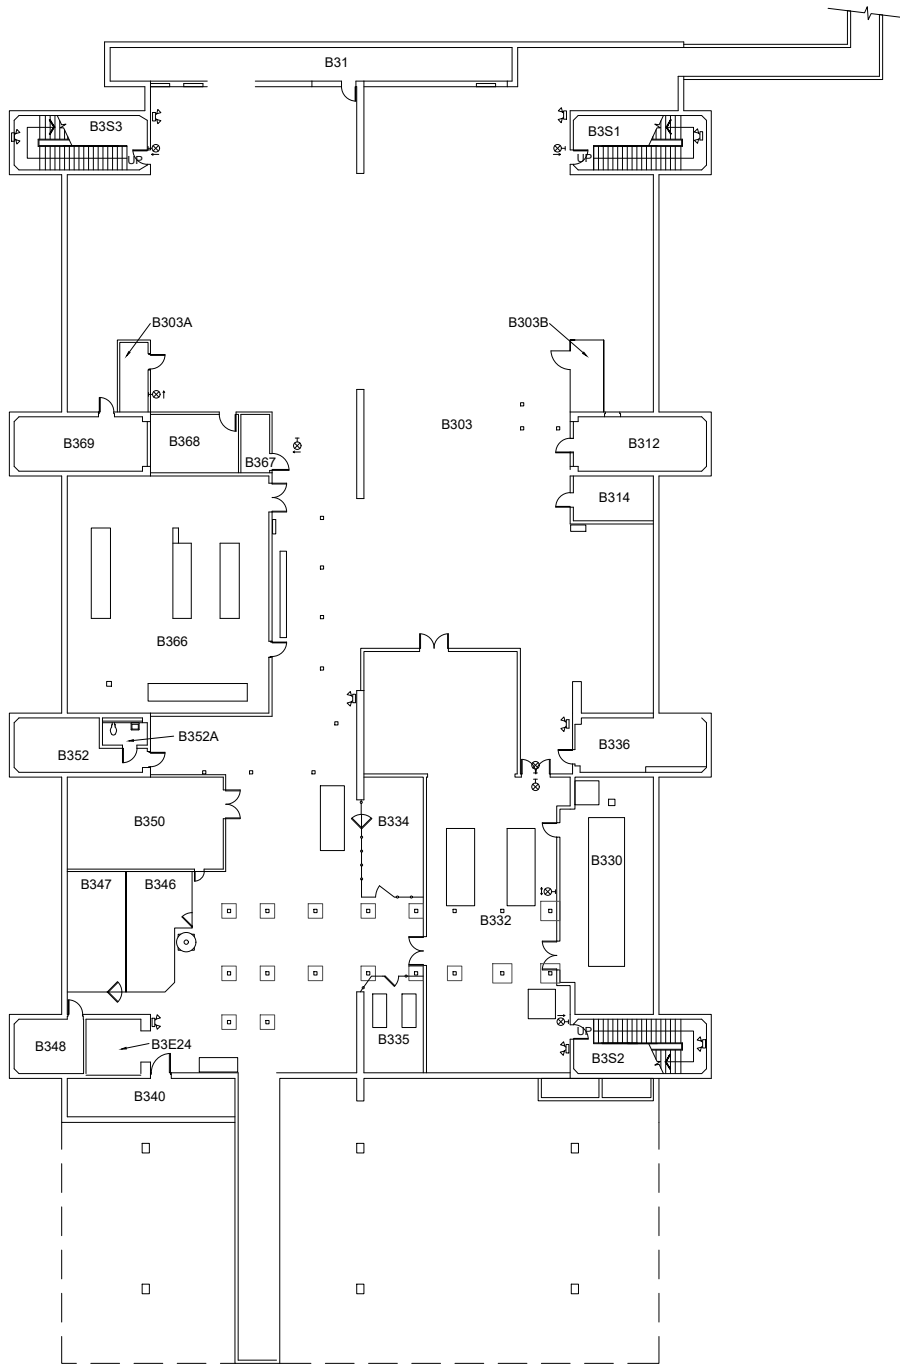

Scale
1" = 40'-0"

Scale
1" = 40'-0"

Lower Basement (B2)
Science Research and Teaching Center
1719 SW 10th, Portland, OR 97201

DRAWN BY:
JYL
DATE:
08/2020

241_A2

Scale
1" = 40'-0"

ELEVATOR ACCESS

WHEELCHAIR ACCESS

BUILDING ACCESS - NOT
WHEELCHAIR ACCESSIBLE

Scale
1" = 40'-0"

ELEVATOR ACCESS

WHEELCHAIR ACCESS

BUILDING ACCESS - NOT
WHEELCHAIR ACCESSIBLE

First Floor Plan
Science Research and Teaching Center
1719 SW 10th, Portland, OR 97201

DRAWN BY:
JYL
DATE:
08/2020

241_A4

Scale
1" = 40'-0"

ELEVATOR ACCESS

WHEELCHAIR ACCESS

BUILDING ACCESS - NOT
WHEELCHAIR ACCESSIBLE

Scale
1" = 40'-0"

Third Floor Plan
Science Research and Teaching Center
1719 SW 10th, Portland, OR 97201

DRAWN BY:
JYL
DATE:
08/2020

241_A6

Scale
1" = 40'-0"

Fourth Floor Plan
Science Research and Teaching Center
1719 SW 10th, Portland, OR 97201

DRAWN BY:
JYL
DATE:
08/2020

Scale
1" = 40'-0"

Roof Plan
Science Research and Teaching Center
1719 SW 10th, Portland, OR 97201