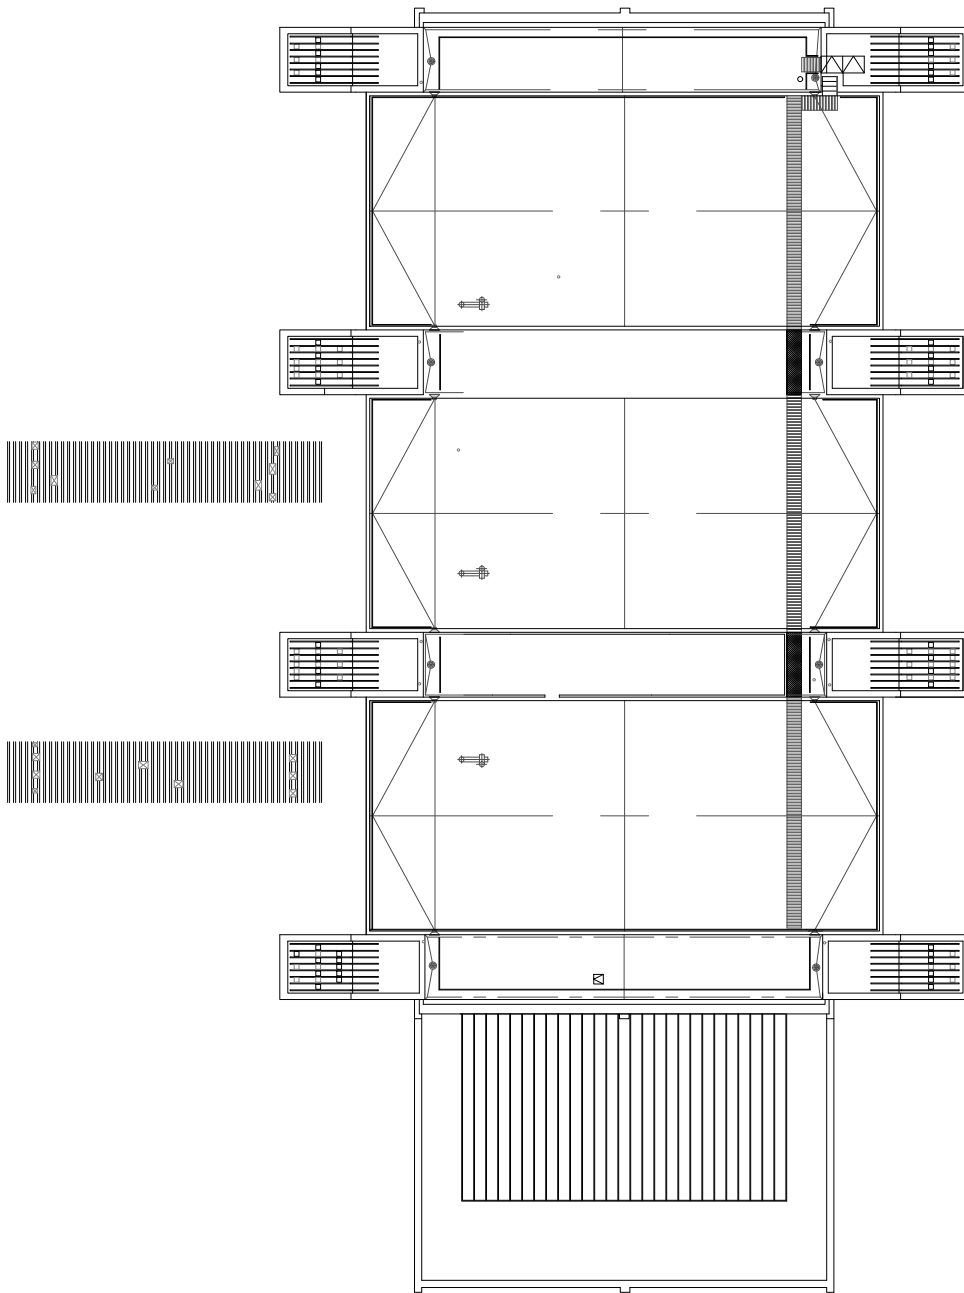

DRAWN BY:
JYL
DATE:
08/2020

241_A4

Scale
1" = 40'-0"

ELEVATOR ACCESS

WHEELCHAIR ACCESS

BUILDING ACCESS - NOT
WHEELCHAIR ACCESSIBLE

Scale
1" = 40'-0"

Third Floor Plan
Science Research and Teaching Center
1719 SW 10th, Portland, OR 97201

DRAWN BY:
JYL
DATE:
08/2020

241_A6

Scale
1" = 40'-0"

Fourth Floor Plan
Science Research and Teaching Center
1719 SW 10th, Portland, OR 97201

DRAWN BY:
JYL
DATE:
08/2020

Scale
1" = 40'-0"

Roof Plan
Science Research and Teaching Center
1719 SW 10th, Portland, OR 97201