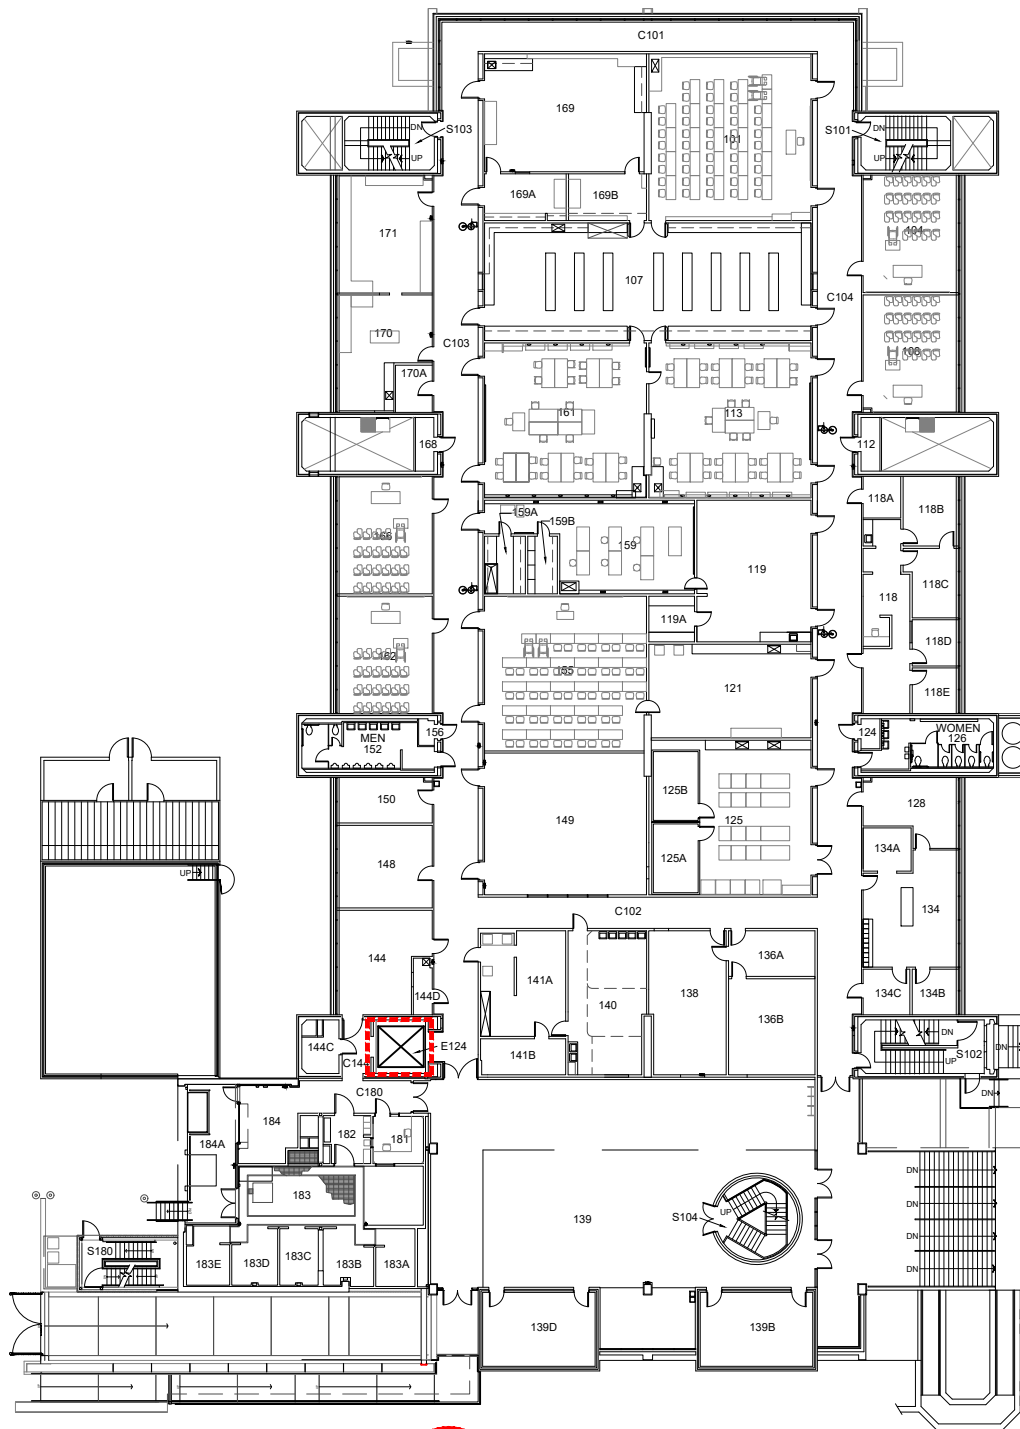

Scale
1" = 40'-0"

Scale
1" = 40'-0"

Lower Basement (B2)
Science Research and Teaching Center
1719 SW 10th, Portland, OR 97201

DRAWN BY:
JYL
DATE:
08/2020

241_A2

Scale
1" = 40'-0"

ELEVATOR ACCESS

WHEELCHAIR ACCESS

BUILDING ACCESS - NOT
WHEELCHAIR ACCESSIBLE

Scale
1" = 40'-0"

ELEVATOR ACCESS

WHEELCHAIR ACCESS

BUILDING ACCESS - NOT
WHEELCHAIR ACCESSIBLE

First Floor Plan
Science Research and Teaching Center
1719 SW 10th, Portland, OR 97201

DRAWN BY:
JYL
DATE:
08/2020

241_A4

Scale
1" = 40'-0"

ELEVATOR ACCESS

WHEELCHAIR ACCESS

BUILDING ACCESS - NOT
WHEELCHAIR ACCESSIBLE

Scale
1" = 40'-0"

Third Floor Plan
Science Research and Teaching Center
1719 SW 10th, Portland, OR 97201

DRAWN BY:
JYL
DATE:
08/2020

241_A6

Scale
1" = 40'-0"

Fourth Floor Plan
Science Research and Teaching Center
1719 SW 10th, Portland, OR 97201

DRAWN BY:
JYL
DATE:
08/2020

Scale
1" = 40'-0"

Roof Plan
Science Research and Teaching Center
1719 SW 10th, Portland, OR 97201