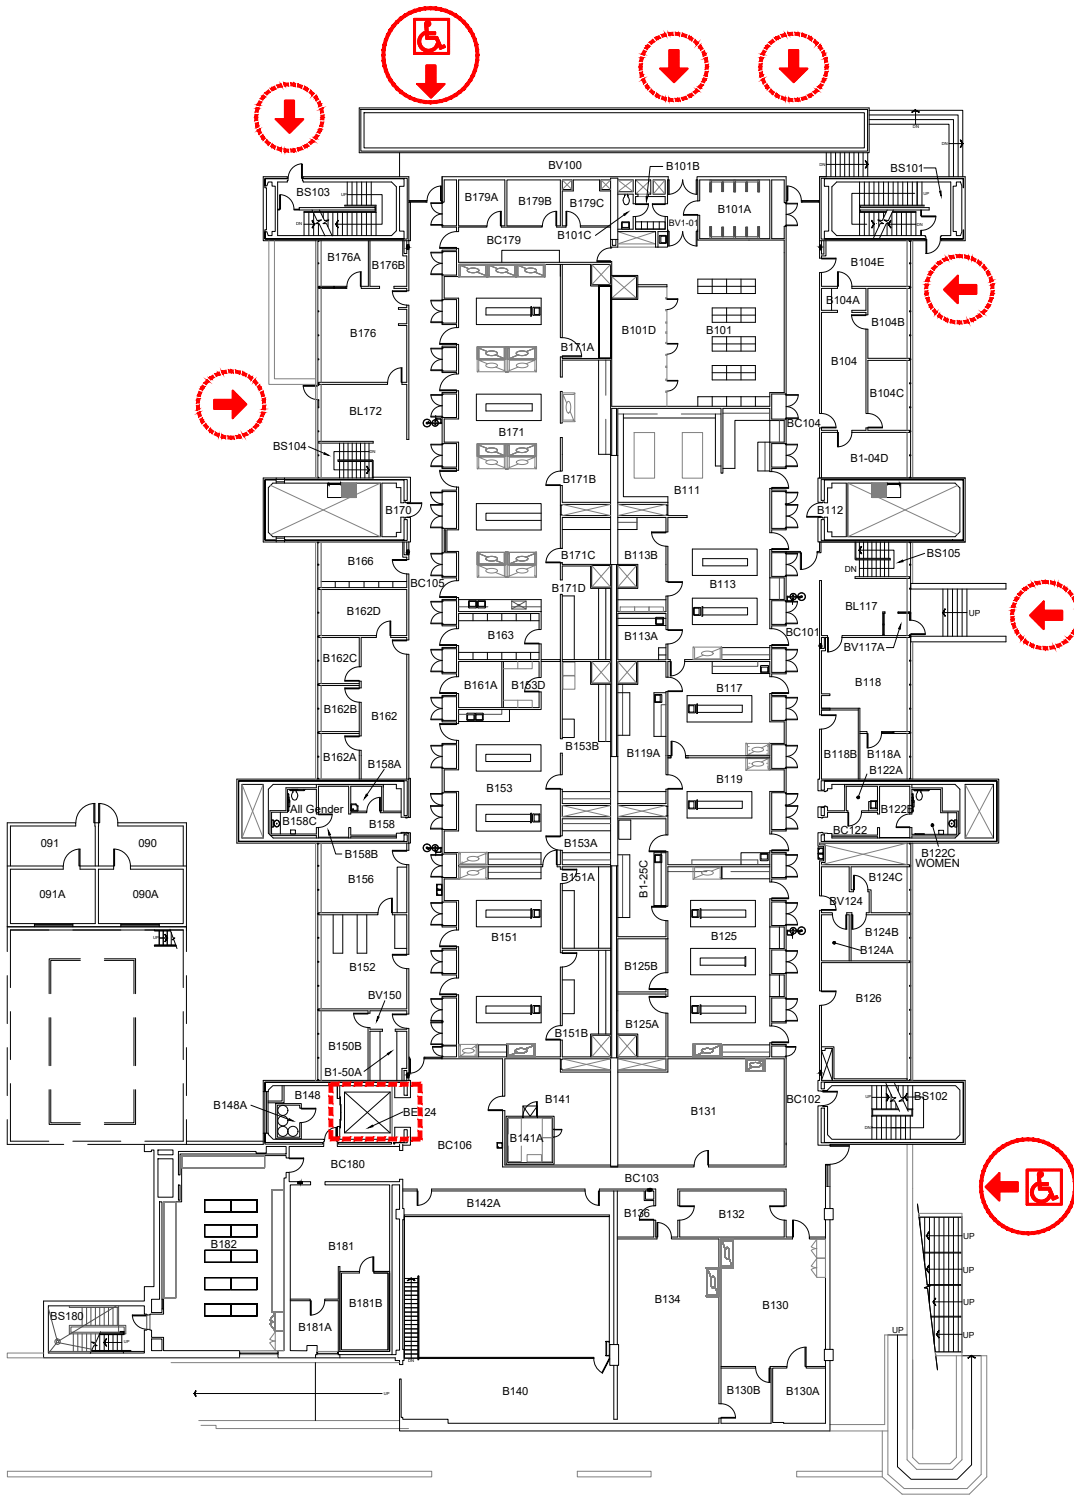

Scale
1" = 40'-0"

Scale
1" = 40'-0"

Lower Basement (B2)
Science Research and Teaching Center
1719 SW 10th, Portland, OR 97201

DRAWN BY:
JYL
DATE:
08/2020

241_A2

Scale
1" = 40'-0"

ELEVATOR ACCESS

WHEELCHAIR ACCESS

BUILDING ACCESS - NOT
WHEELCHAIR ACCESSIBLE

Scale
1" = 40'-0"

ELEVATOR ACCESS

WHEELCHAIR ACCESS

BUILDING ACCESS - NOT
WHEELCHAIR ACCESSIBLE

First Floor Plan
Science Research and Teaching Center
1719 SW 10th, Portland, OR 97201

DRAWN BY:
JYL
DATE:
08/2020

241_A4

Scale
1" = 40'-0"

ELEVATOR ACCESS

WHEELCHAIR ACCESS

BUILDING ACCESS - NOT
WHEELCHAIR ACCESSIBLE

Scale
1" = 40'-0"

Third Floor Plan
Science Research and Teaching Center
1719 SW 10th, Portland, OR 97201

DRAWN BY:
JYL
DATE:
08/2020

241_A6

Scale
1" = 40'-0"

Fourth Floor Plan
Science Research and Teaching Center
1719 SW 10th, Portland, OR 97201

DRAWN BY:
JYL
DATE:
08/2020

Scale
1" = 40'-0"

Roof Plan
Science Research and Teaching Center
1719 SW 10th, Portland, OR 97201