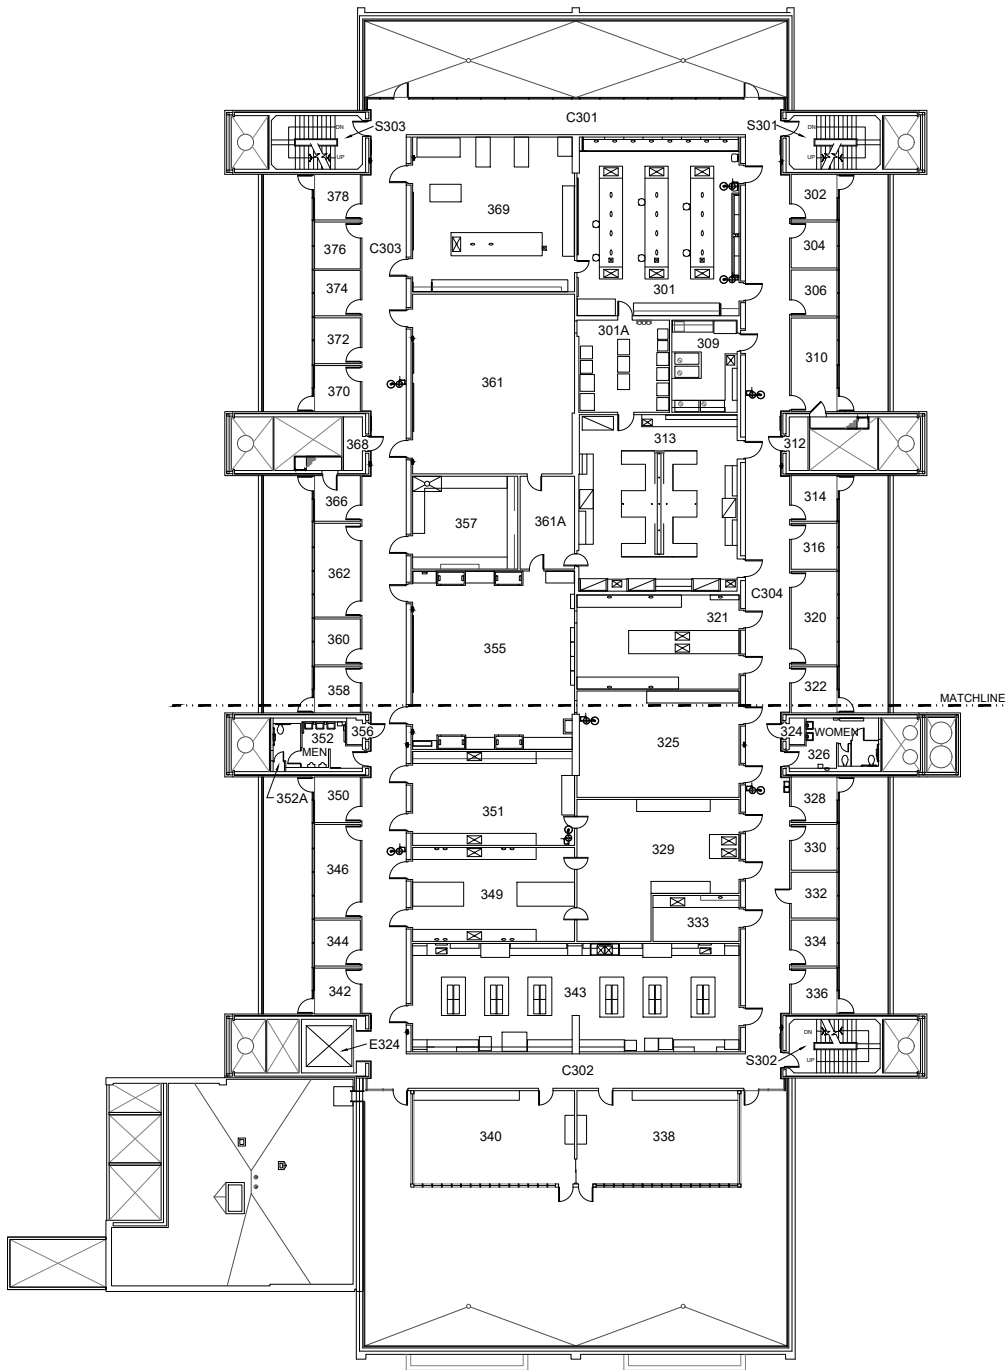

Scale
1" = 40'-0"

Scale
1" = 40'-0"

Lower Basement (B2)
Science Research and Teaching Center
1719 SW 10th, Portland, OR 97201

DRAWN BY:
JYL
DATE:
08/2020

241_A2

Scale
1" = 40'-0"

ELEVATOR ACCESS

WHEELCHAIR ACCESS

BUILDING ACCESS - NOT
WHEELCHAIR ACCESSIBLE

Scale
1" = 40'-0"

ELEVATOR ACCESS

WHEELCHAIR ACCESS

BUILDING ACCESS - NOT
WHEELCHAIR ACCESSIBLE

First Floor Plan
Science Research and Teaching Center
1719 SW 10th, Portland, OR 97201

DRAWN BY:
JYL
DATE:
08/2020

241_A4

Scale
1" = 40'-0"

ELEVATOR ACCESS

WHEELCHAIR ACCESS

BUILDING ACCESS - NOT
WHEELCHAIR ACCESSIBLE

Scale
1" = 40'-0"

Third Floor Plan
Science Research and Teaching Center
1719 SW 10th, Portland, OR 97201

DRAWN BY:
JYL
DATE:
08/2020

241_A6

Scale
1" = 40'-0"

Fourth Floor Plan
Science Research and Teaching Center
1719 SW 10th, Portland, OR 97201

DRAWN BY:
JYL
DATE:
08/2020

Scale
1" = 40'-0"

Roof Plan
Science Research and Teaching Center
1719 SW 10th, Portland, OR 97201