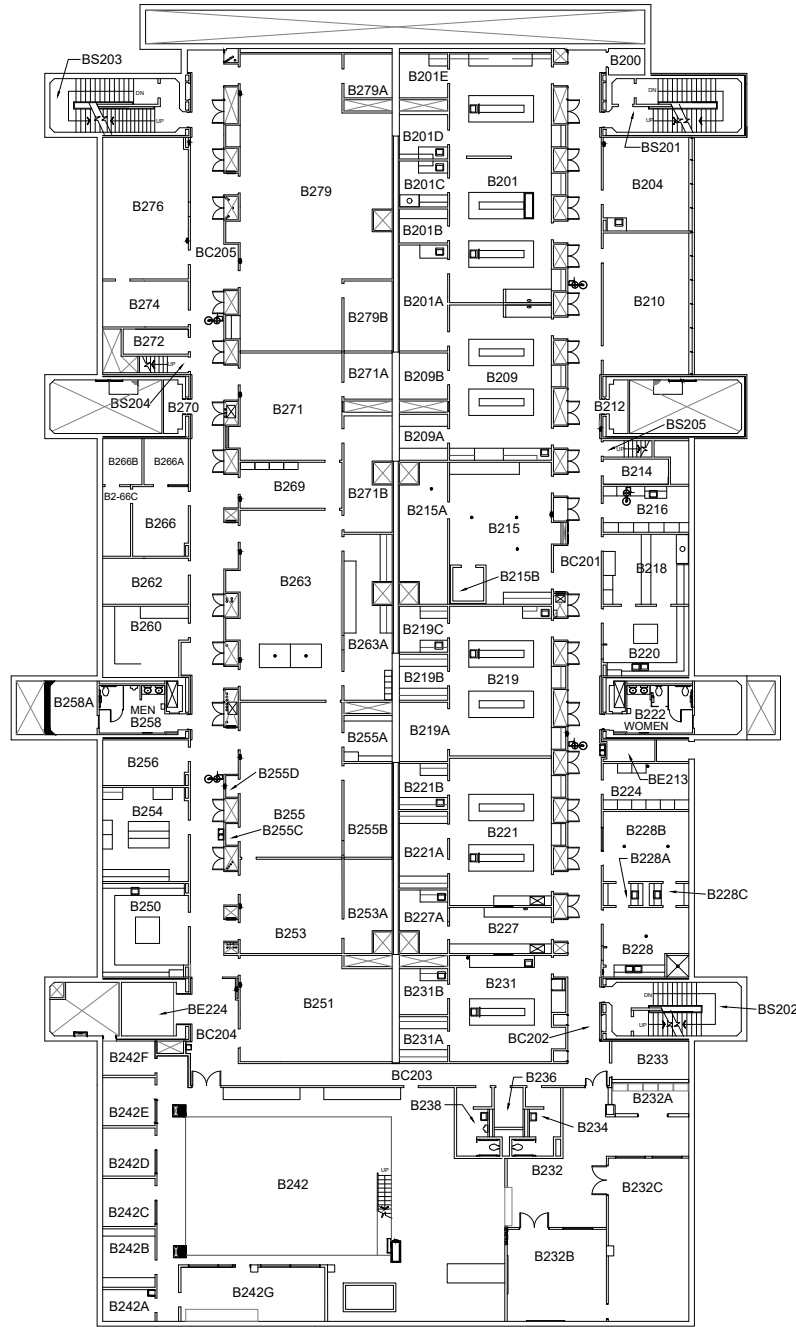

Scale
1" = 40'-0"

Scale
1" = 40'-0"

Lower Basement (B2)
Science Research and Teaching Center
1719 SW 10th, Portland, OR 97201

DRAWN BY:
JYL
DATE:
08/2020

241_A2

Scale
1" = 40'-0"

ELEVATOR ACCESS

WHEELCHAIR ACCESS

BUILDING ACCESS - NOT
WHEELCHAIR ACCESSIBLE

Scale
1" = 40'-0"

ELEVATOR ACCESS

WHEELCHAIR ACCESS

BUILDING ACCESS - NOT
WHEELCHAIR ACCESSIBLE

First Floor Plan
Science Research and Teaching Center
1719 SW 10th, Portland, OR 97201

DRAWN BY:
JYL
DATE:
08/2020

241_A4

Scale
1" = 40'-0"

ELEVATOR ACCESS

WHEELCHAIR ACCESS

BUILDING ACCESS - NOT
WHEELCHAIR ACCESSIBLE

Scale
1" = 40'-0"

Third Floor Plan
Science Research and Teaching Center
1719 SW 10th, Portland, OR 97201

DRAWN BY:
JYL
DATE:
08/2020

241_A6

Scale
1" = 40'-0"

Fourth Floor Plan
Science Research and Teaching Center
1719 SW 10th, Portland, OR 97201

DRAWN BY:
JYL
DATE:
08/2020

Scale
1" = 40'-0"

Roof Plan
Science Research and Teaching Center
1719 SW 10th, Portland, OR 97201