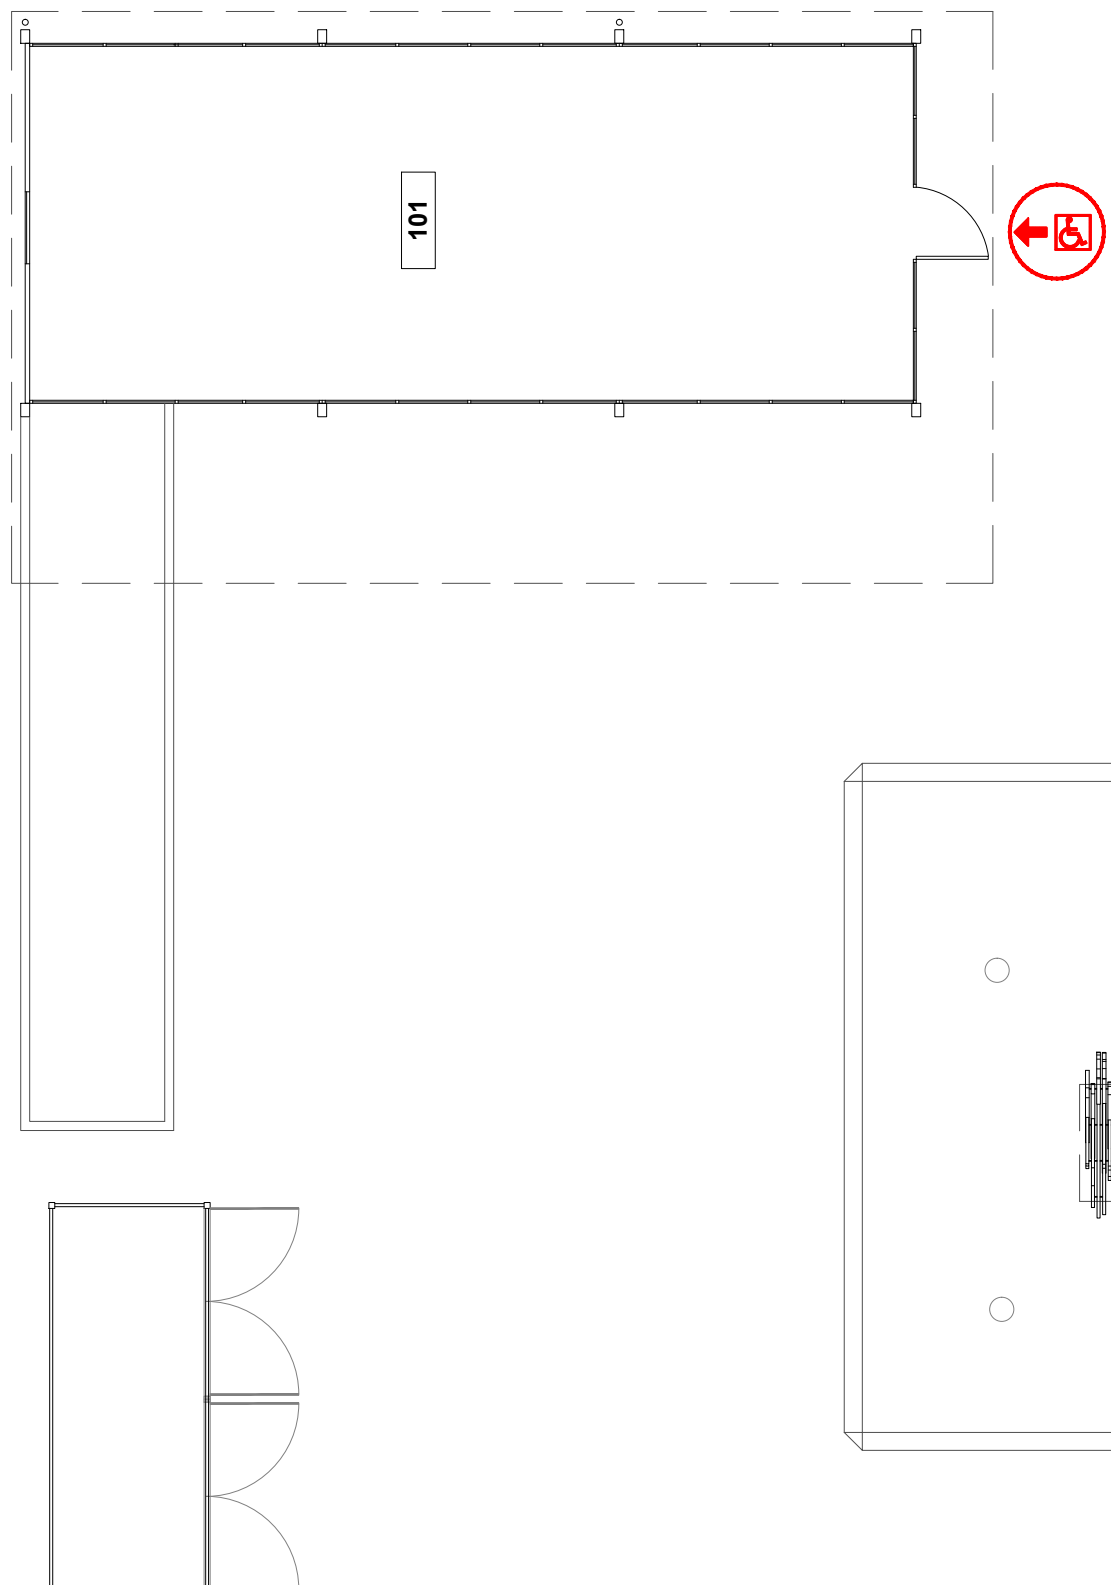

Millar Library Bike Garage (LBG)

MAIN ENTRANCE ON FIRST FLOOR

If you need assistance, or an accommodation to access an office or classroom please contact:
For Student - Disability Resource Center at (503) 725-4150
For Employees - Human Resources at (503) 725-4926

Scale
 $3/32" = 1'-0"$

- 
 ELEVATOR ACCESS
- 
 WHEELCHAIR ACCESS
- 
 BUILDING ACCESS - NOT WHEELCHAIR ACCESSIBLE

First Floor Plan
 Millar Library Bike Garage
 979 SW Harrison St

DRAWN BY:
 ASL
 DATE:
 09/2020