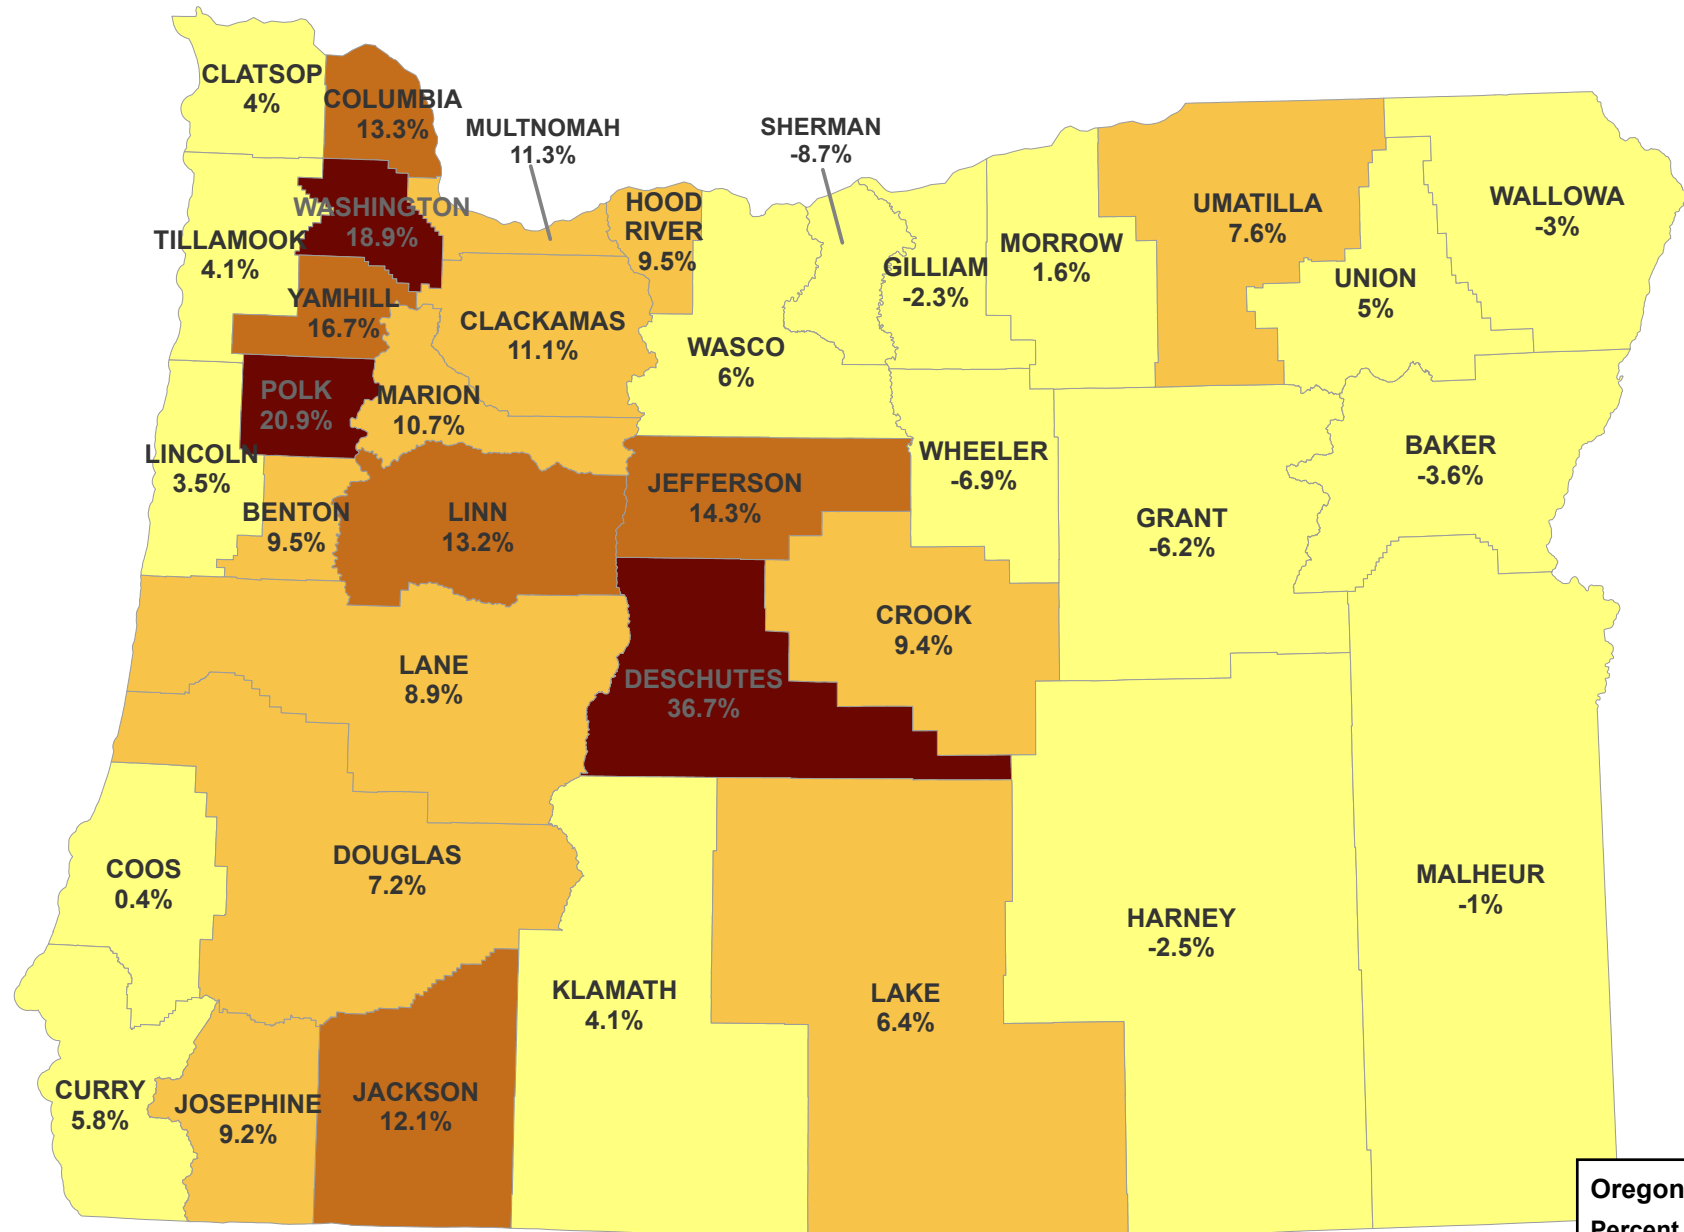

# Percent Change in Population, Oregon Counties, 2000-2010

Population Research Center

Sources:  
 US Census Bureau, 2000 and 2010;  
 Oregon Geospatial Enterprise Office, Spatial Data Library.  
 Map prepared by: Vivian Siu, October, 2011

Oregon growth - 12.0%

Oregon Counties Percent Change	
	-8.7% - 6.0%
	6.1% - 12.0%
	12.1% - 18.0%
	18.1% - 36.7%