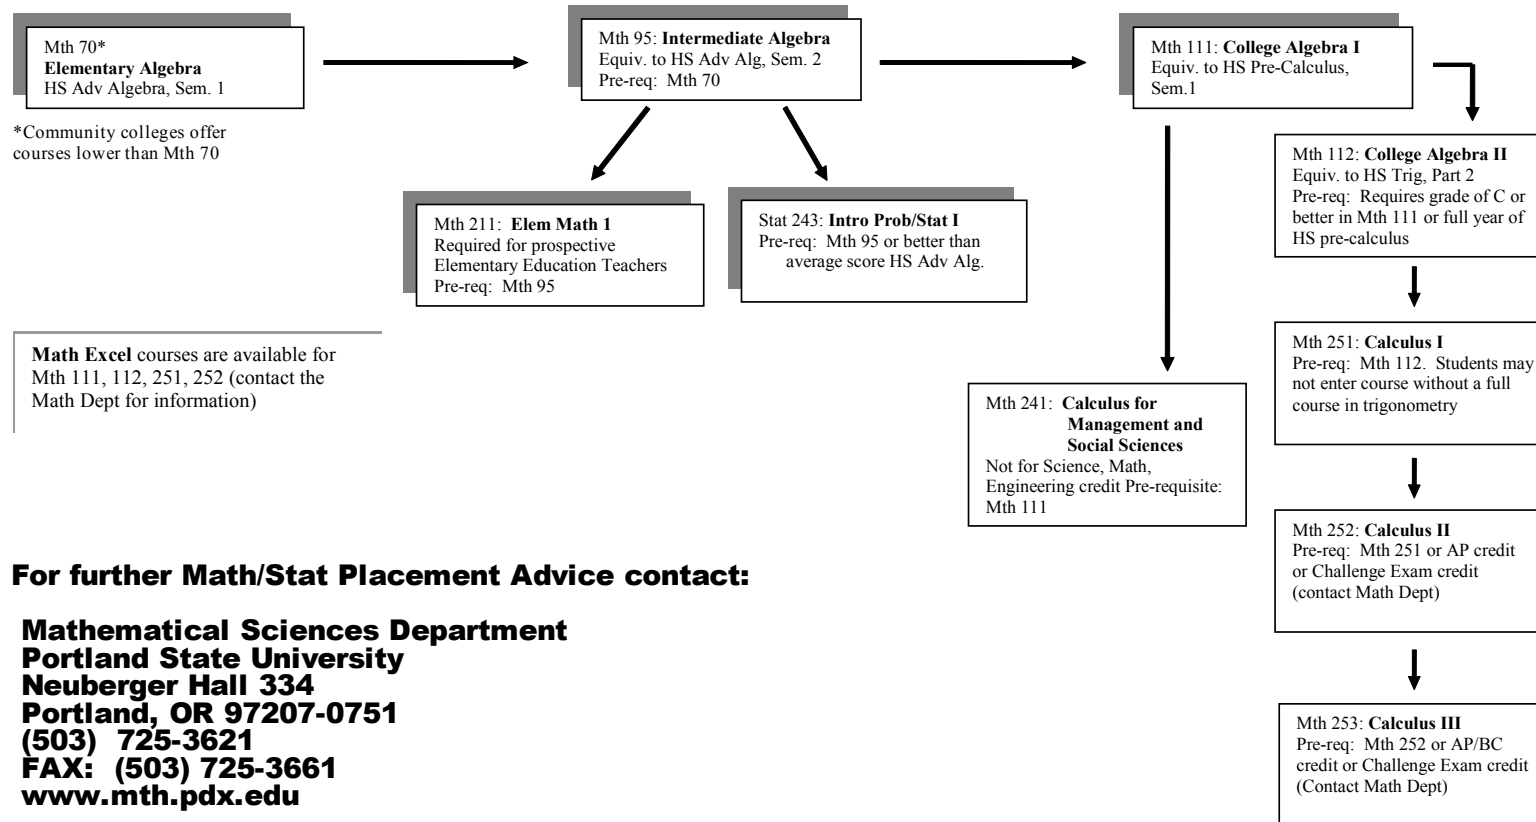

Mathematics and Statistics Placement Guide

Portland State University

Entry-Level Courses are in shaded boxes:

For further Math/Stat Placement Advice contact:

Mathematical Sciences Department
Portland State University
Neuberger Hall 334
Portland, OR 97207-0751
(503) 725-3621
FAX: (503) 725-3661
www.mth.pdx.edu