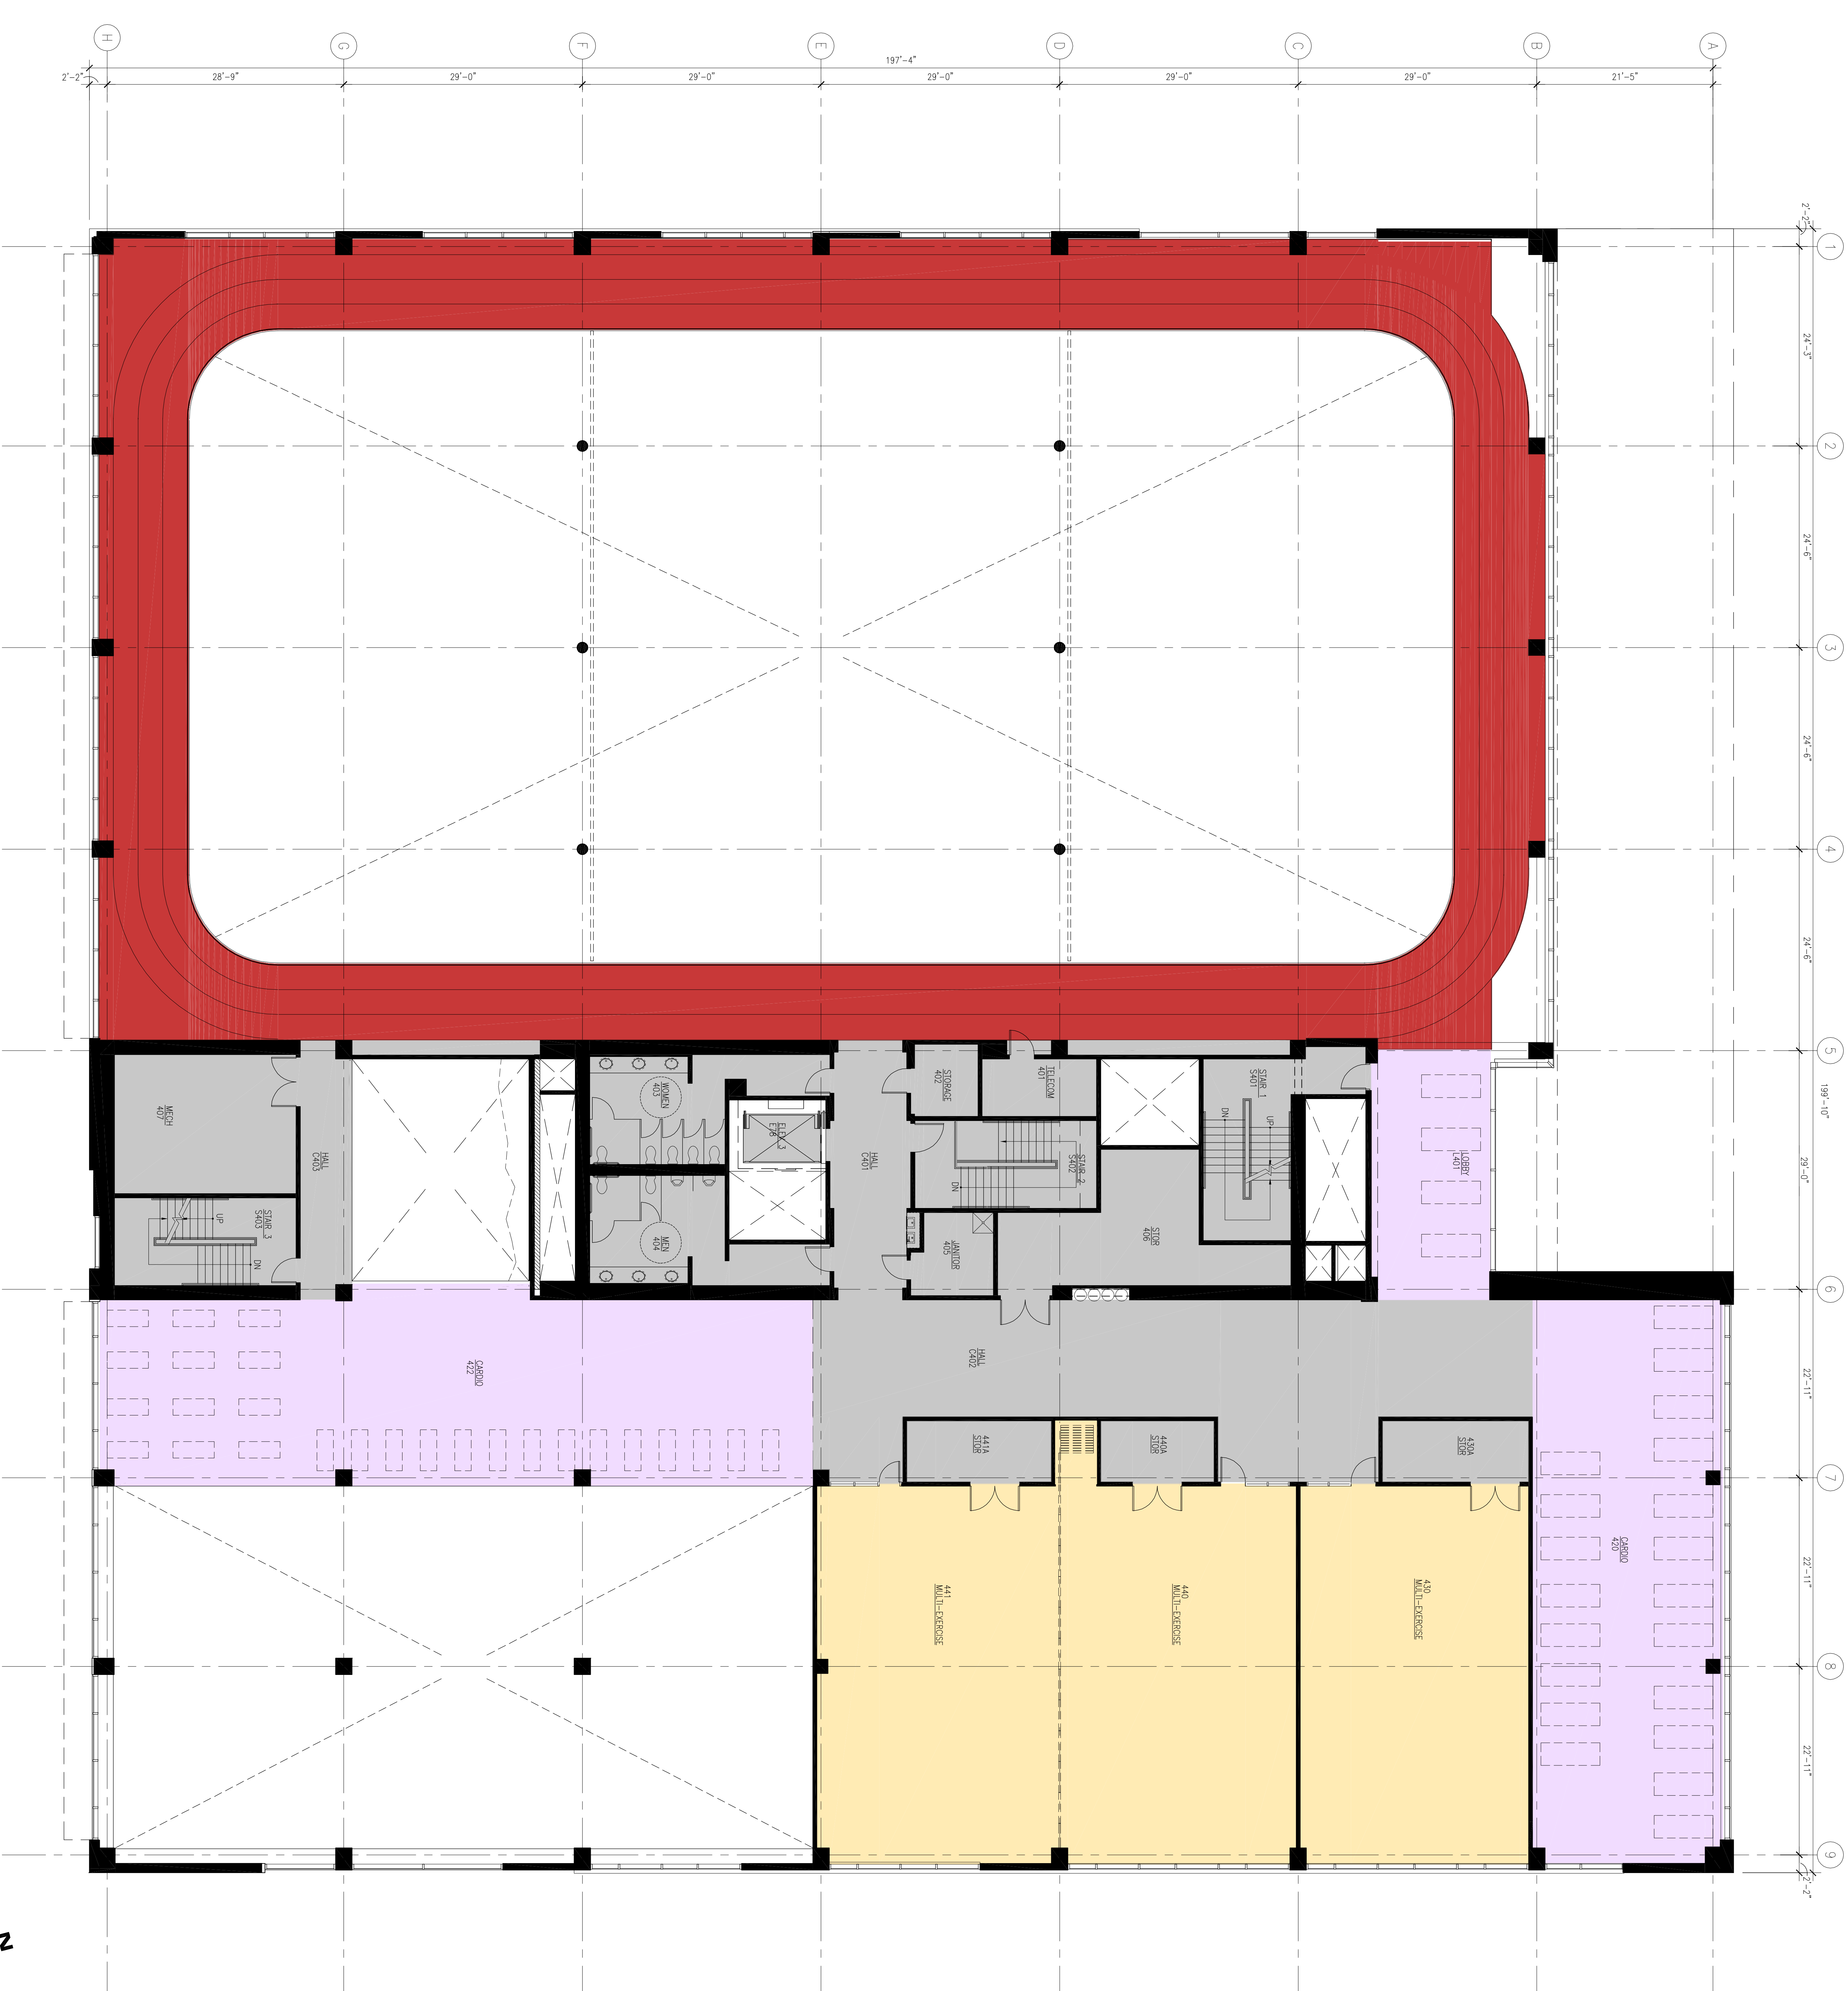

1 FLOOR PLAN — LEVEL 4
1/8" = 1'-0"

LEGEND

AC	ARCHITECTURAL CONCRETE FLOOR
CPT-1	CARPET TILE
CPT-2	CARPET TILE
CPT-3	WALK-OFF MAT
CPT-4	BROADLOOM CARPET
CT-1	CERAMIC TILE
LINO-1	LINOLEUM FLOOR
MAF-1	MODULAR-ATHLETIC FLOOR
RAF-1	RESILANT ATHLETIC FLOOR
AMF-1	ATHLETIC WOOD FLOOR-GYM COURT
AMF-2	ATHLETIC WOOD FLOOR-MULTI-PURPOSE ROOM
RAF-2	RESILANT ATHLETIC FLOOR-RUNNING TRACK
B-3/4	BRICK FIELD/ACCENT TILE