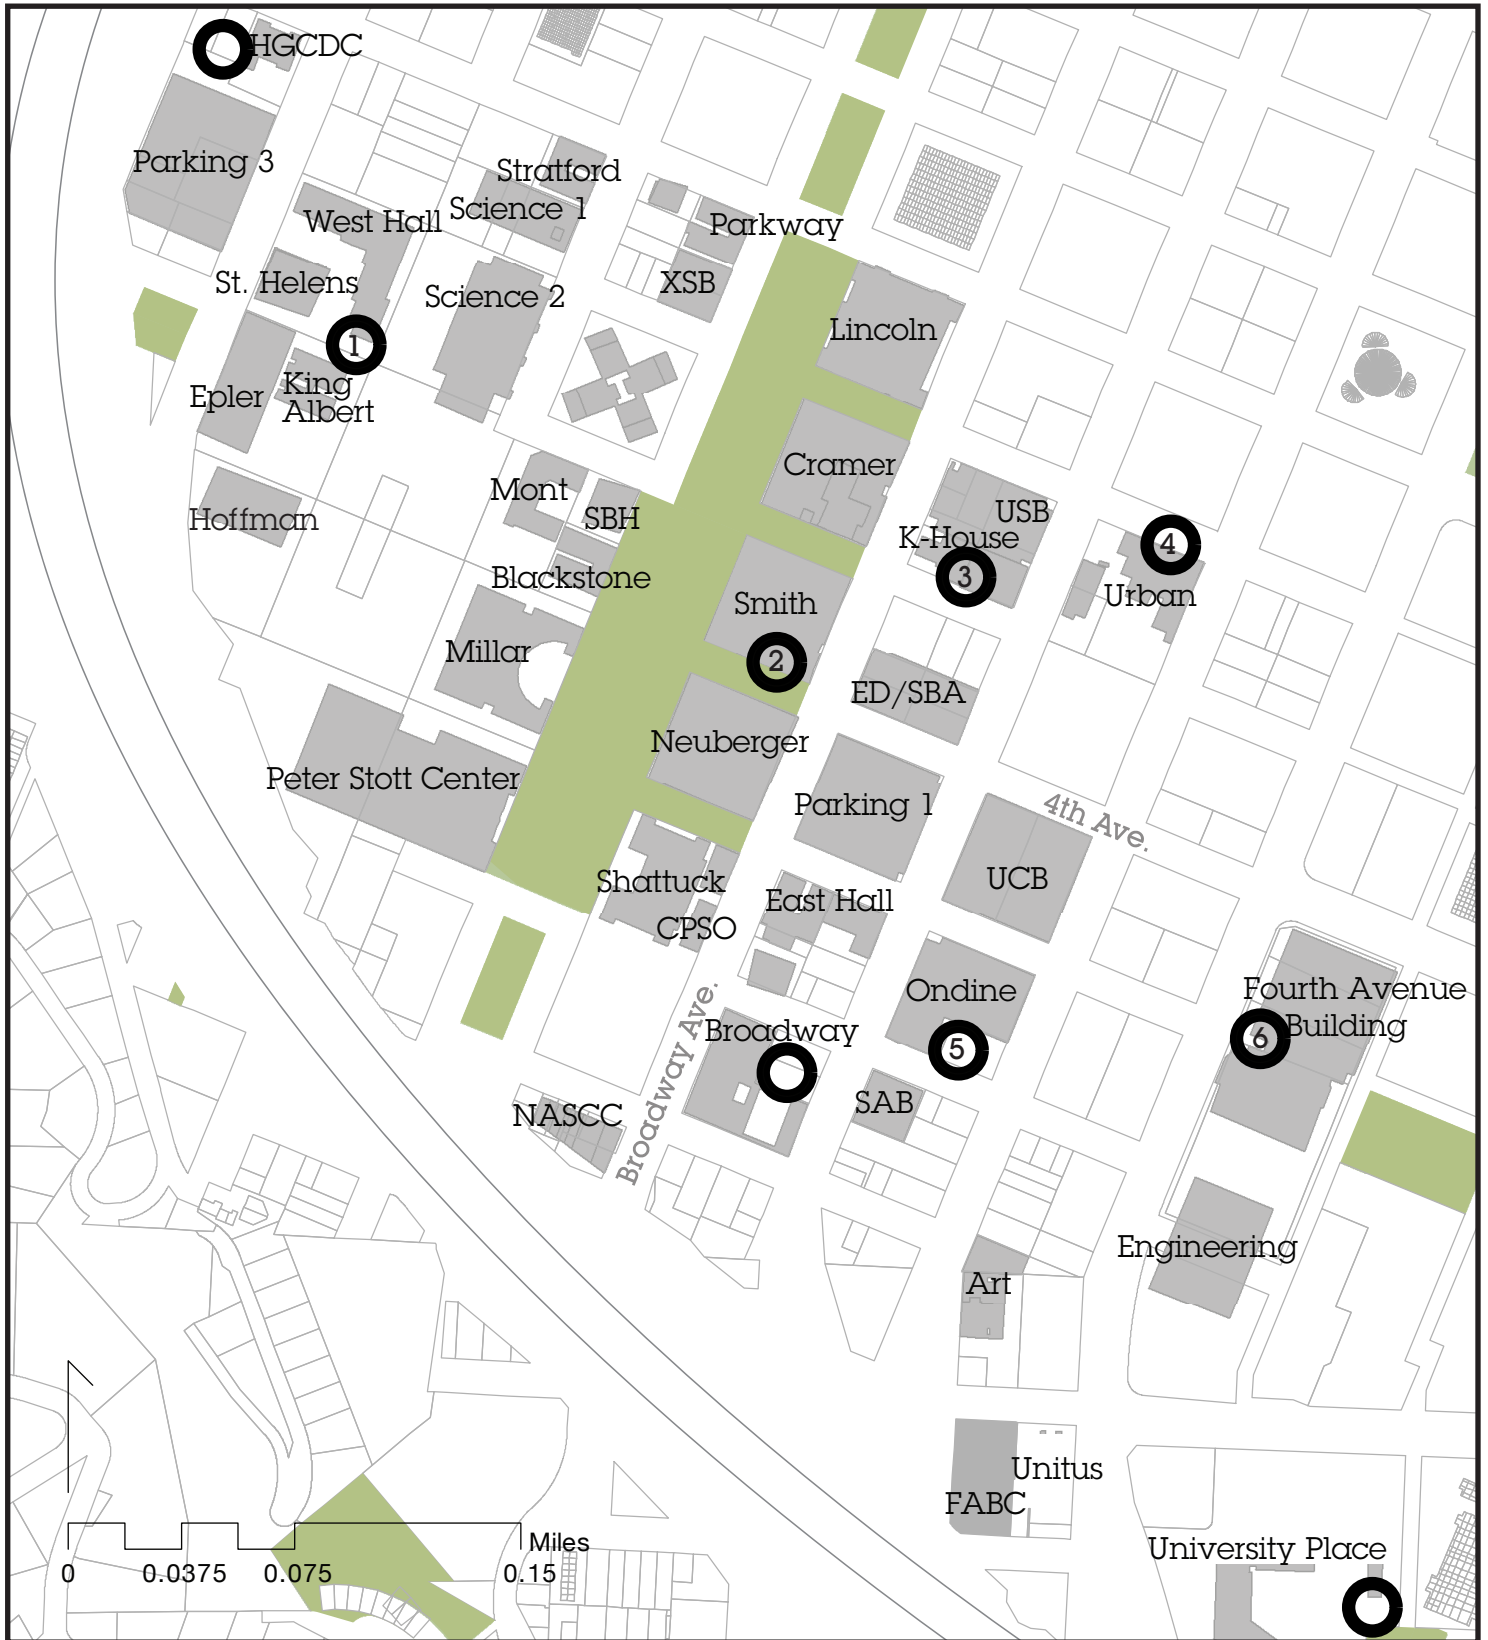

PSU Campus Composting Map

- 1- Ask for the key to the green roll cart at Meetro Cafe
- 2- Smith loading dock accessible by elevator or garage door with code
- 3- Green roll cart located in alleyway on Montgomery St. next to USB
- 4- Green roll cart located in loading dock on Mill St.
- 5- Contact Debbie Peck, Victor s Dining Hall manager @ 5-4563
- 6- Located in the trash/recycling area on 4th Ave.