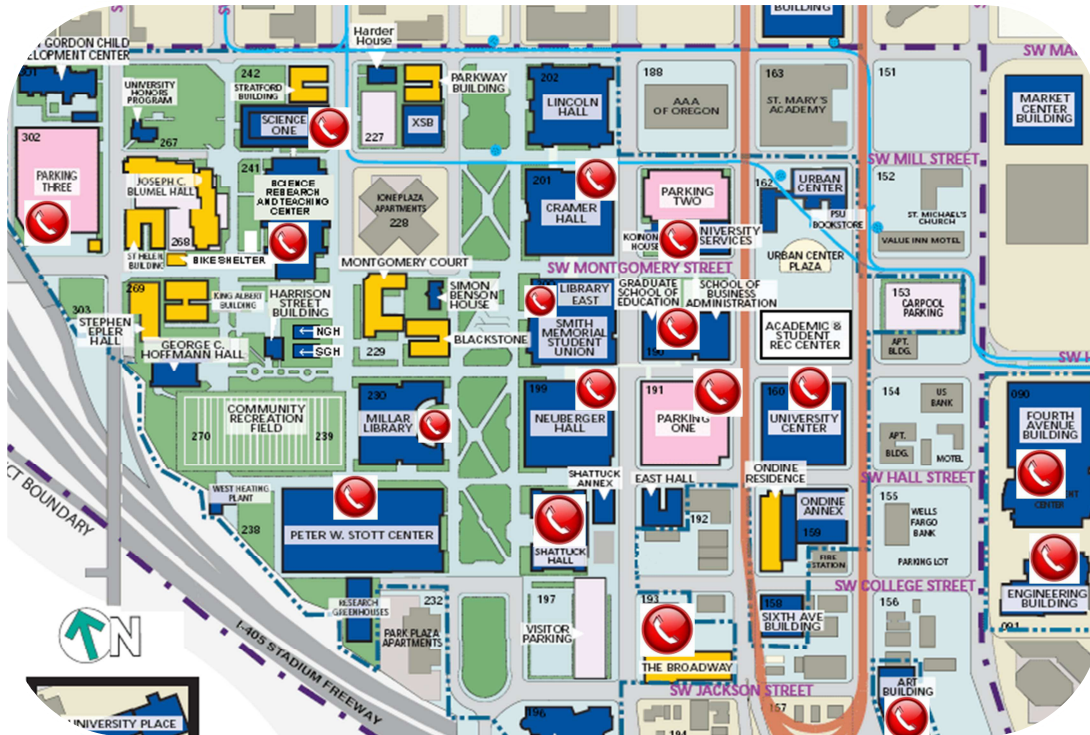

University District

Emergency Phones

They are located inside buildings and automatically connects to campus dispatch

- Art Building- Elevator
- Broadway - Elevators
- Cramer Hall - Elevators
- Distance Learning Center - Elevator
- Engineering Building - Elevators
- Fourth Ave Building - Elevators, P-1
- Millar Library - 2nd Floor, 3rd Floor, 4th Floor, 5th Floor, Elevator
- Neuberger Hall - 2nd Floor, Elevator
- Parking Structure 1 - Elevator
- Parking Structure 3 - Elevator
- Peter W. Stott Center - Pool
- School of Education/School of Business Admin - Elevators
- Science Building 1 - 2nd Fl., 3rd Fl., 4th Fl., 5th Fl., Basement, Elevator
- Science Building 2 - 2nd Fl. (East & West), 3rd Fl. (East & West), Elevator
- Shattuck Hall - 1st Floor, Elevator
- Smith Memorial Building - 2nd Fl., 4th Fl., Basement, Elevator
- University Center Building - 1st Floor, Elevator
- University Service Building - Elevator
- Urban Center - 2nd Floor, Elevator