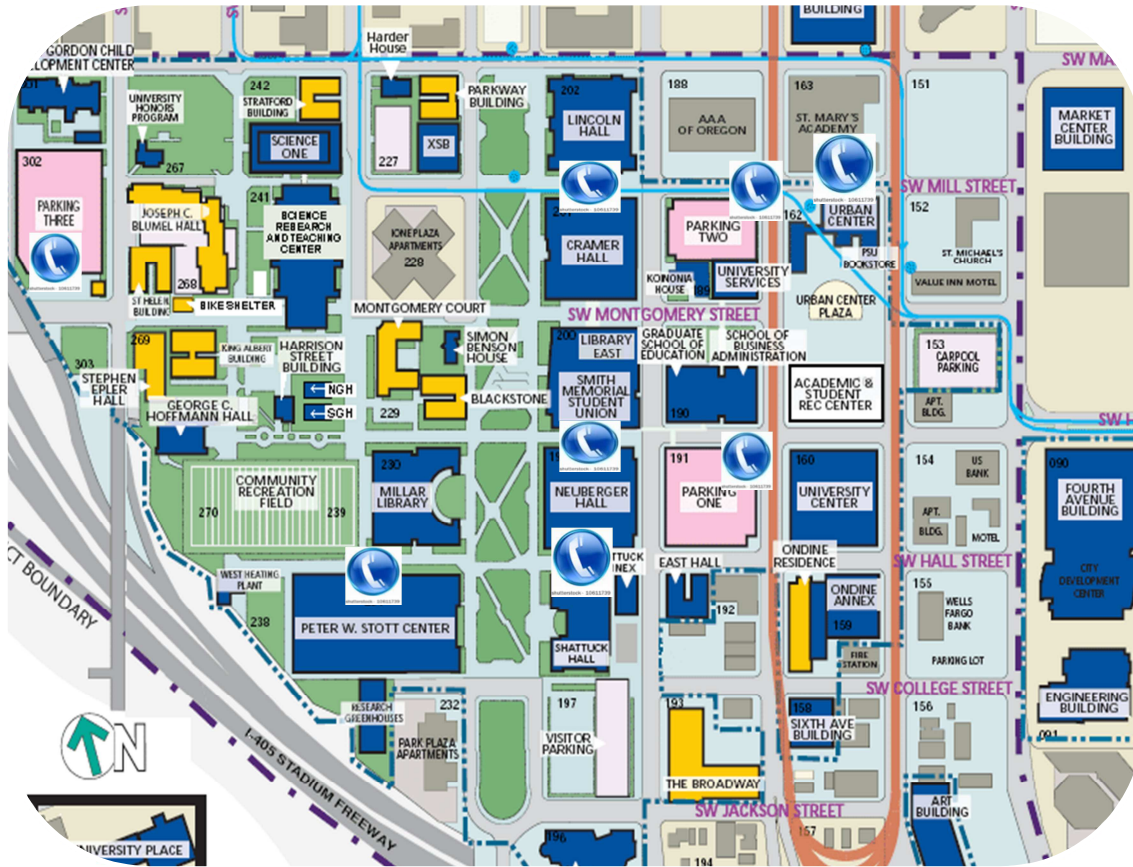

University District

Blue Light Phones

They are located Outside of Buildings for Immediate Emergency Dispatch of Officers

Outside - Cramer Hall/Lincoln Hall

Outside - Neuberger Hall/Smith Memorial Student Union

Outside - Shattuck Hall/Neuberger Hall

Outside - Urban Center

Parking Structure 1 - 1st Fl. 6th Ave, 1st Fl. (SW), 2nd Fl., 4th Fl., 6th Fl.

Parking Structure 2 - 1st Level, 4th Level

Parking Structure 3 - 1st Floor, 3rd Floor

Peter W. Stott Center – Outside