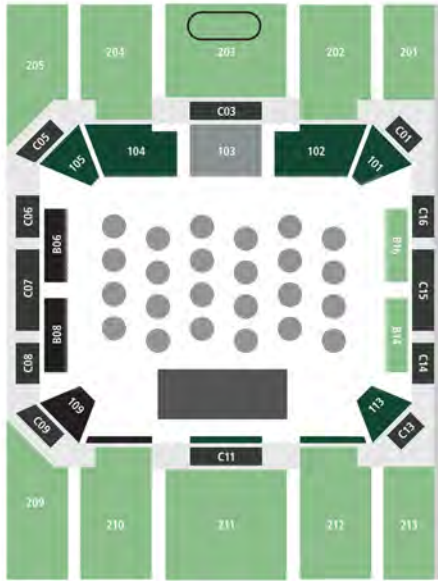

Sample rounds arena set-up