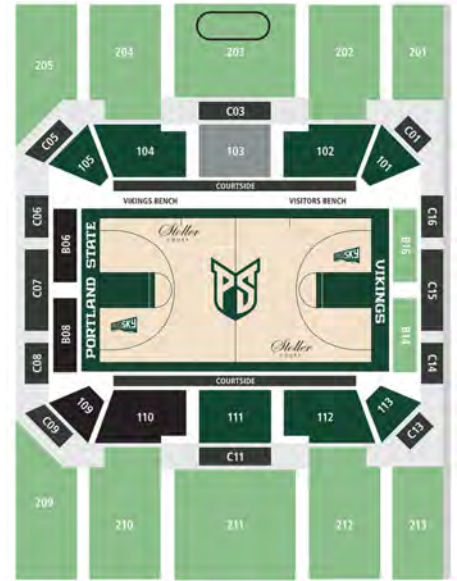

## AT THE PETER W. STOTT CENTER

Viking has 14,000 square feet of arena floor space with multi-media display boards plus an elegant concourse, versatile cafe and catering, six AV-equipped meeting rooms and multipurpose spaces.

## AT THE PETER W. STOTT CENTER

Contact: Portland State Campus Events & Student Union  
503-725-2663 | [conferences@pdx.edu](mailto:conferences@pdx.edu)

Sample rounds arena set-up

Sample stage arena set-up

Sample sports arena set-up